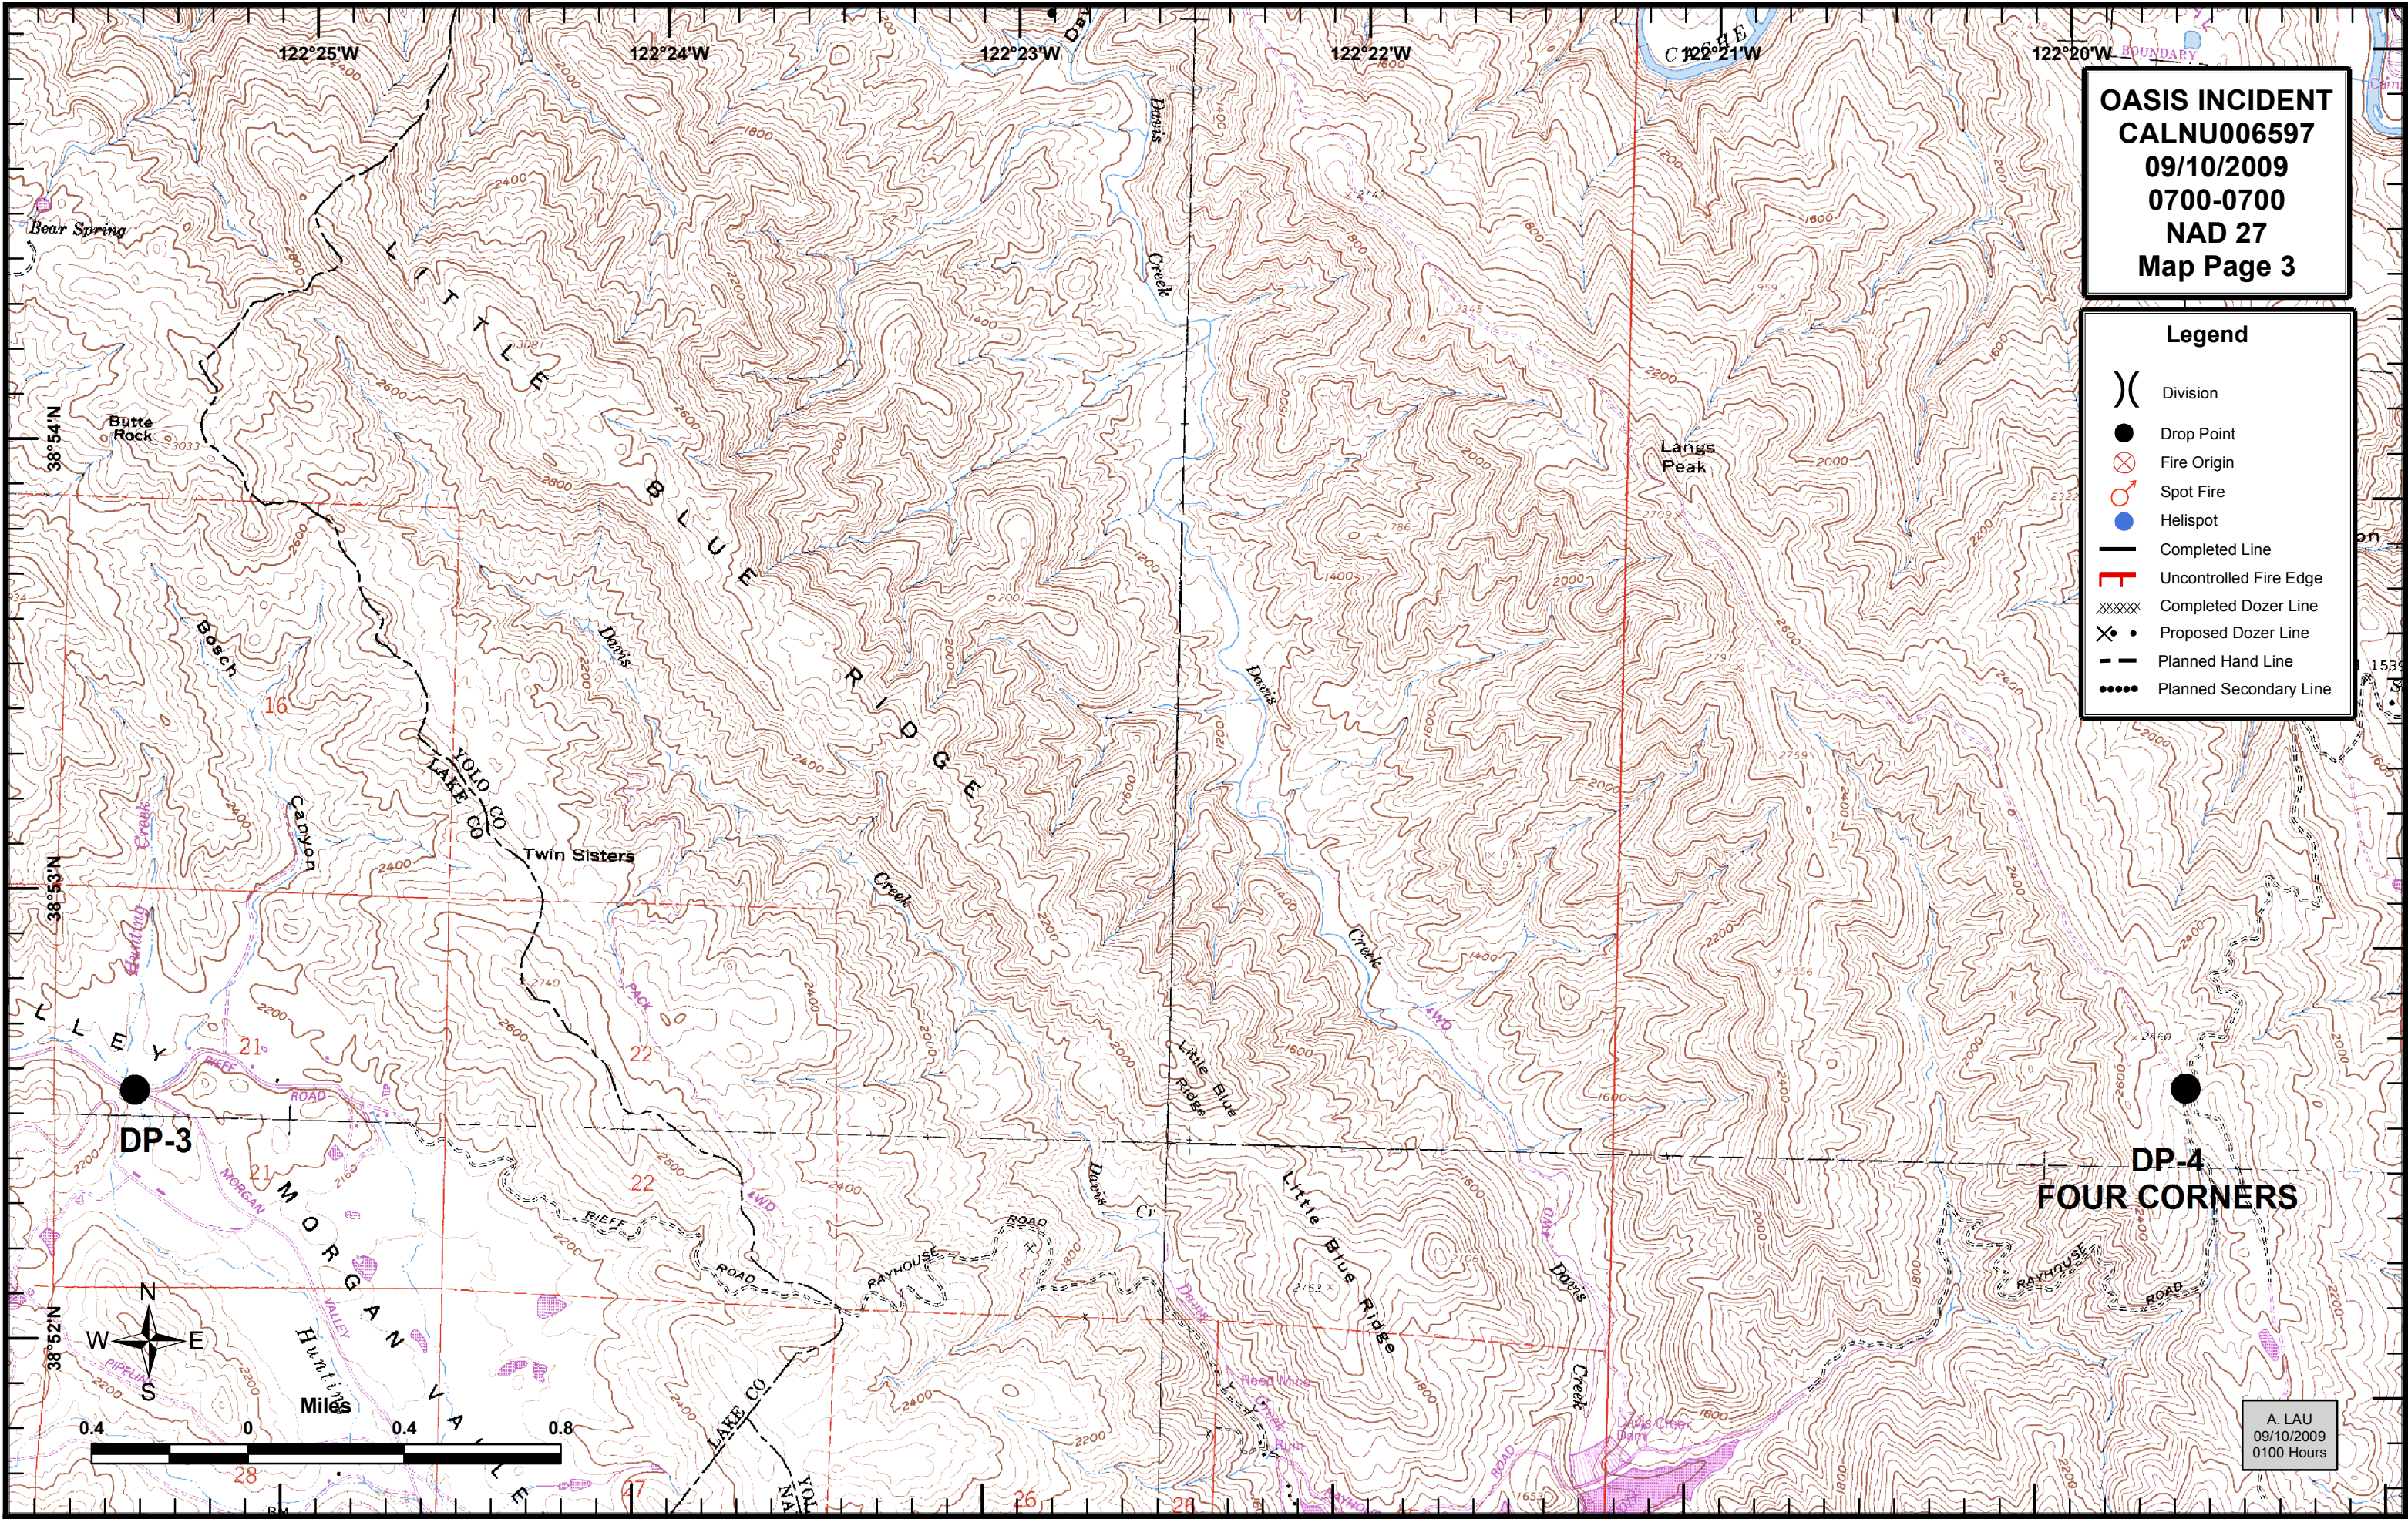

OASIS INCIDENT
CALNU006597
09/10/2009
0700-0700
NAD 27
Map Page 3

Legend

- () Division
- Drop Point
- ⊗ Fire Origin
- ♂ Spot Fire
- Helisport
- Completed Line
- Uncontrolled Fire Edge
- XXXXX Completed Dozer Line
- ⊗ Proposed Dozer Line
- - - Planned Hand Line
- Planned Secondary Line