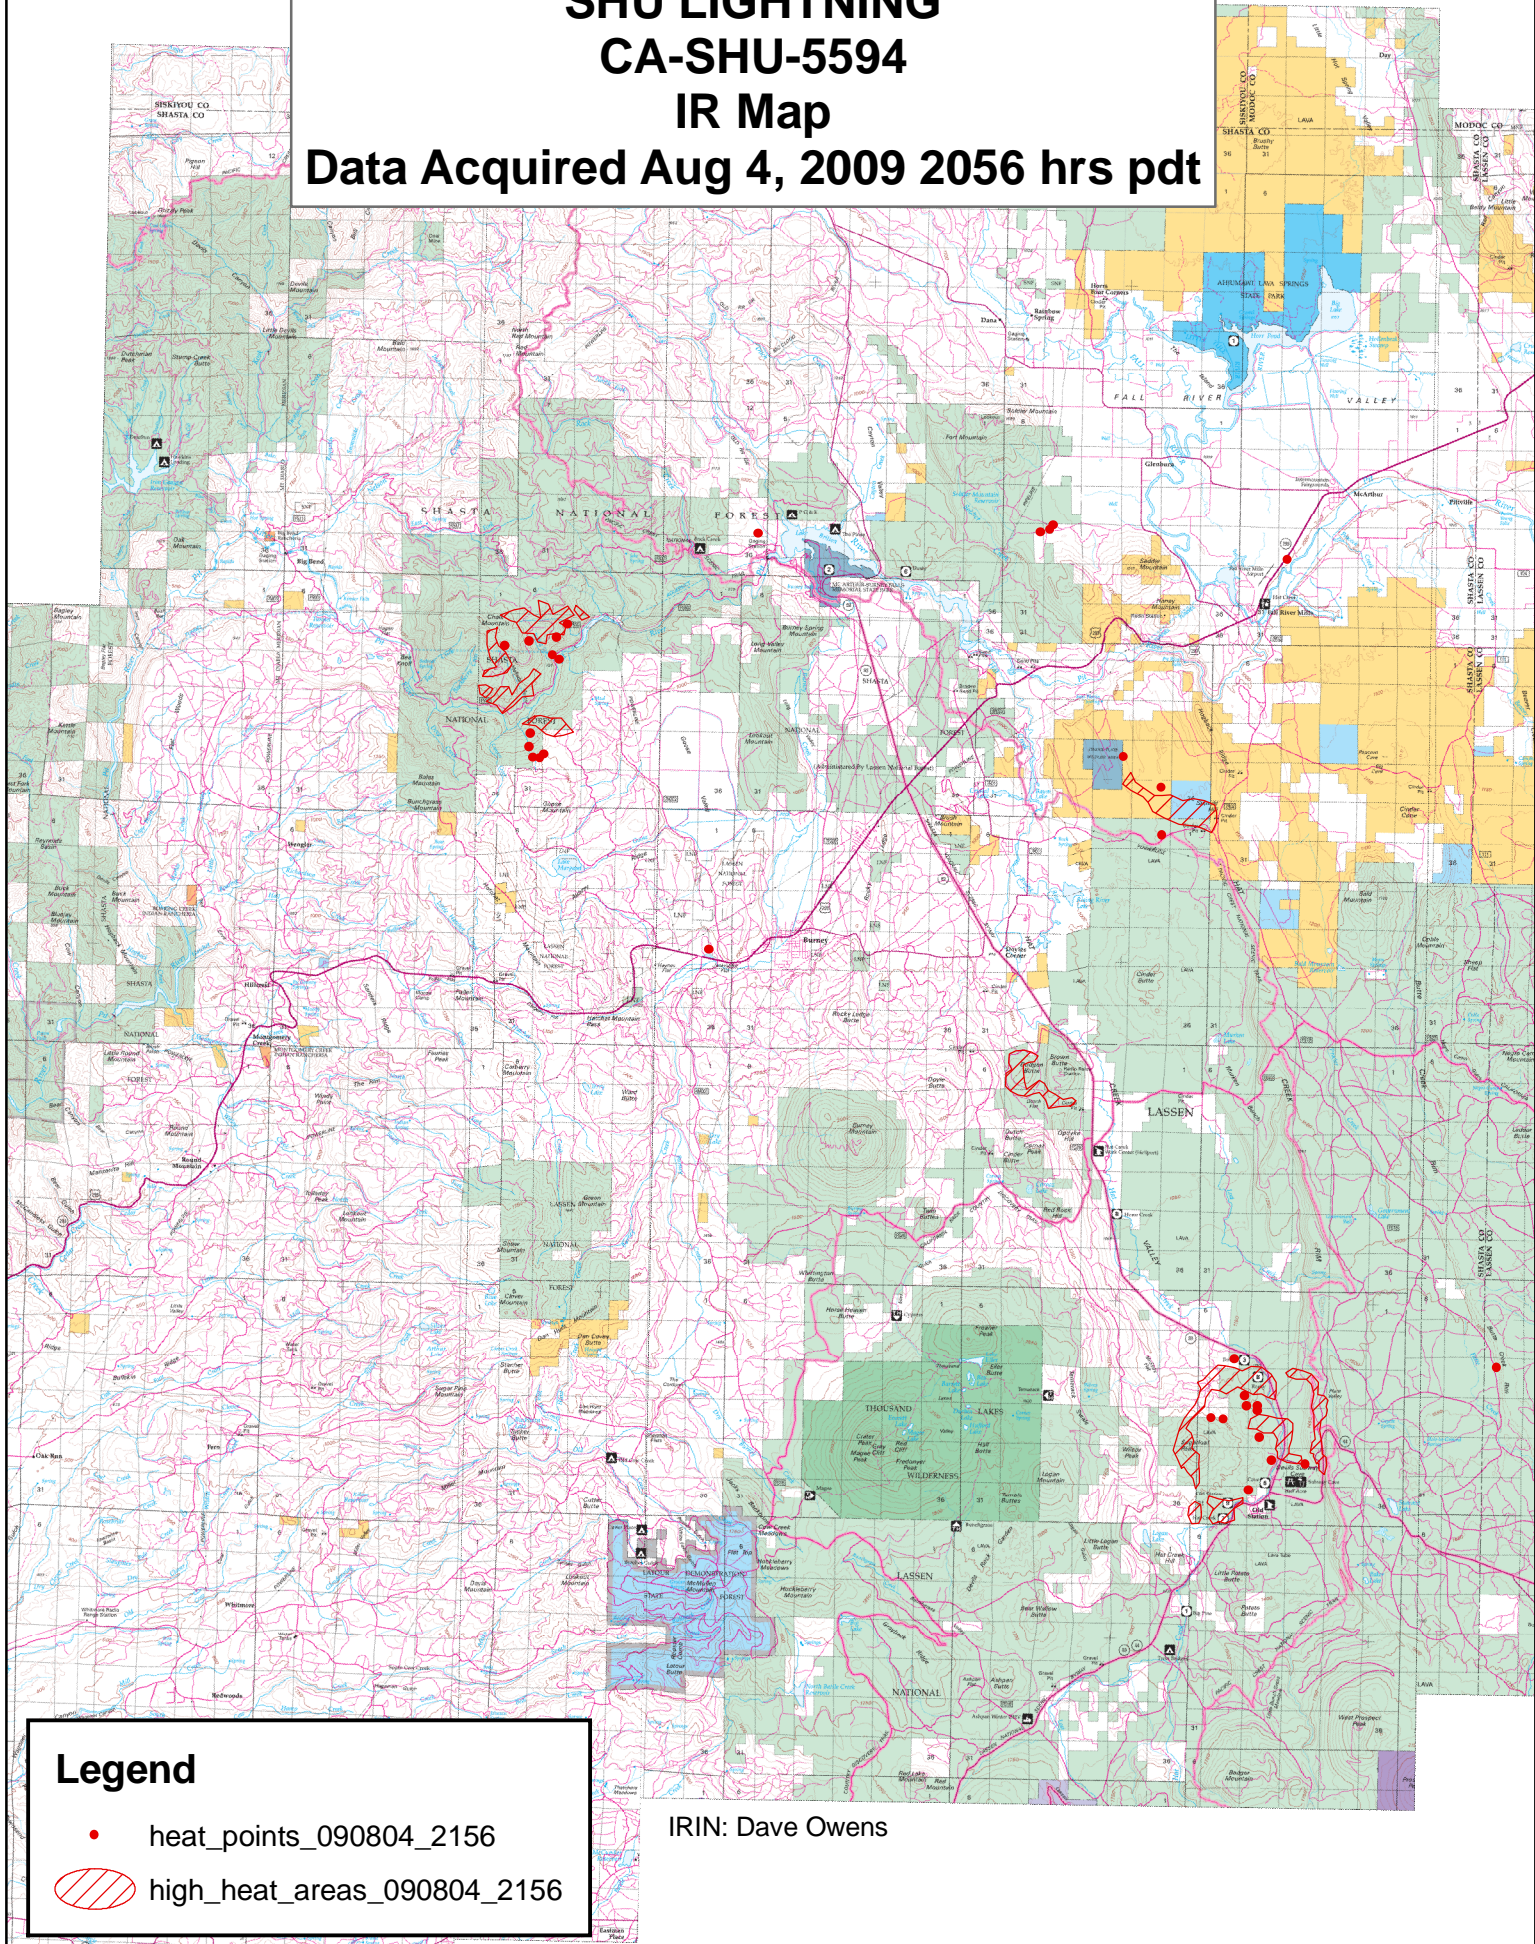

SHU LIGHTNING CA-SHU-5594 IR Map Data Acquired Aug 4, 2009 2056 hrs pdt

Legend

- heat_points_090804_2156
- ▨ high_heat_areas_090804_2156

IRIN: Dave Owens