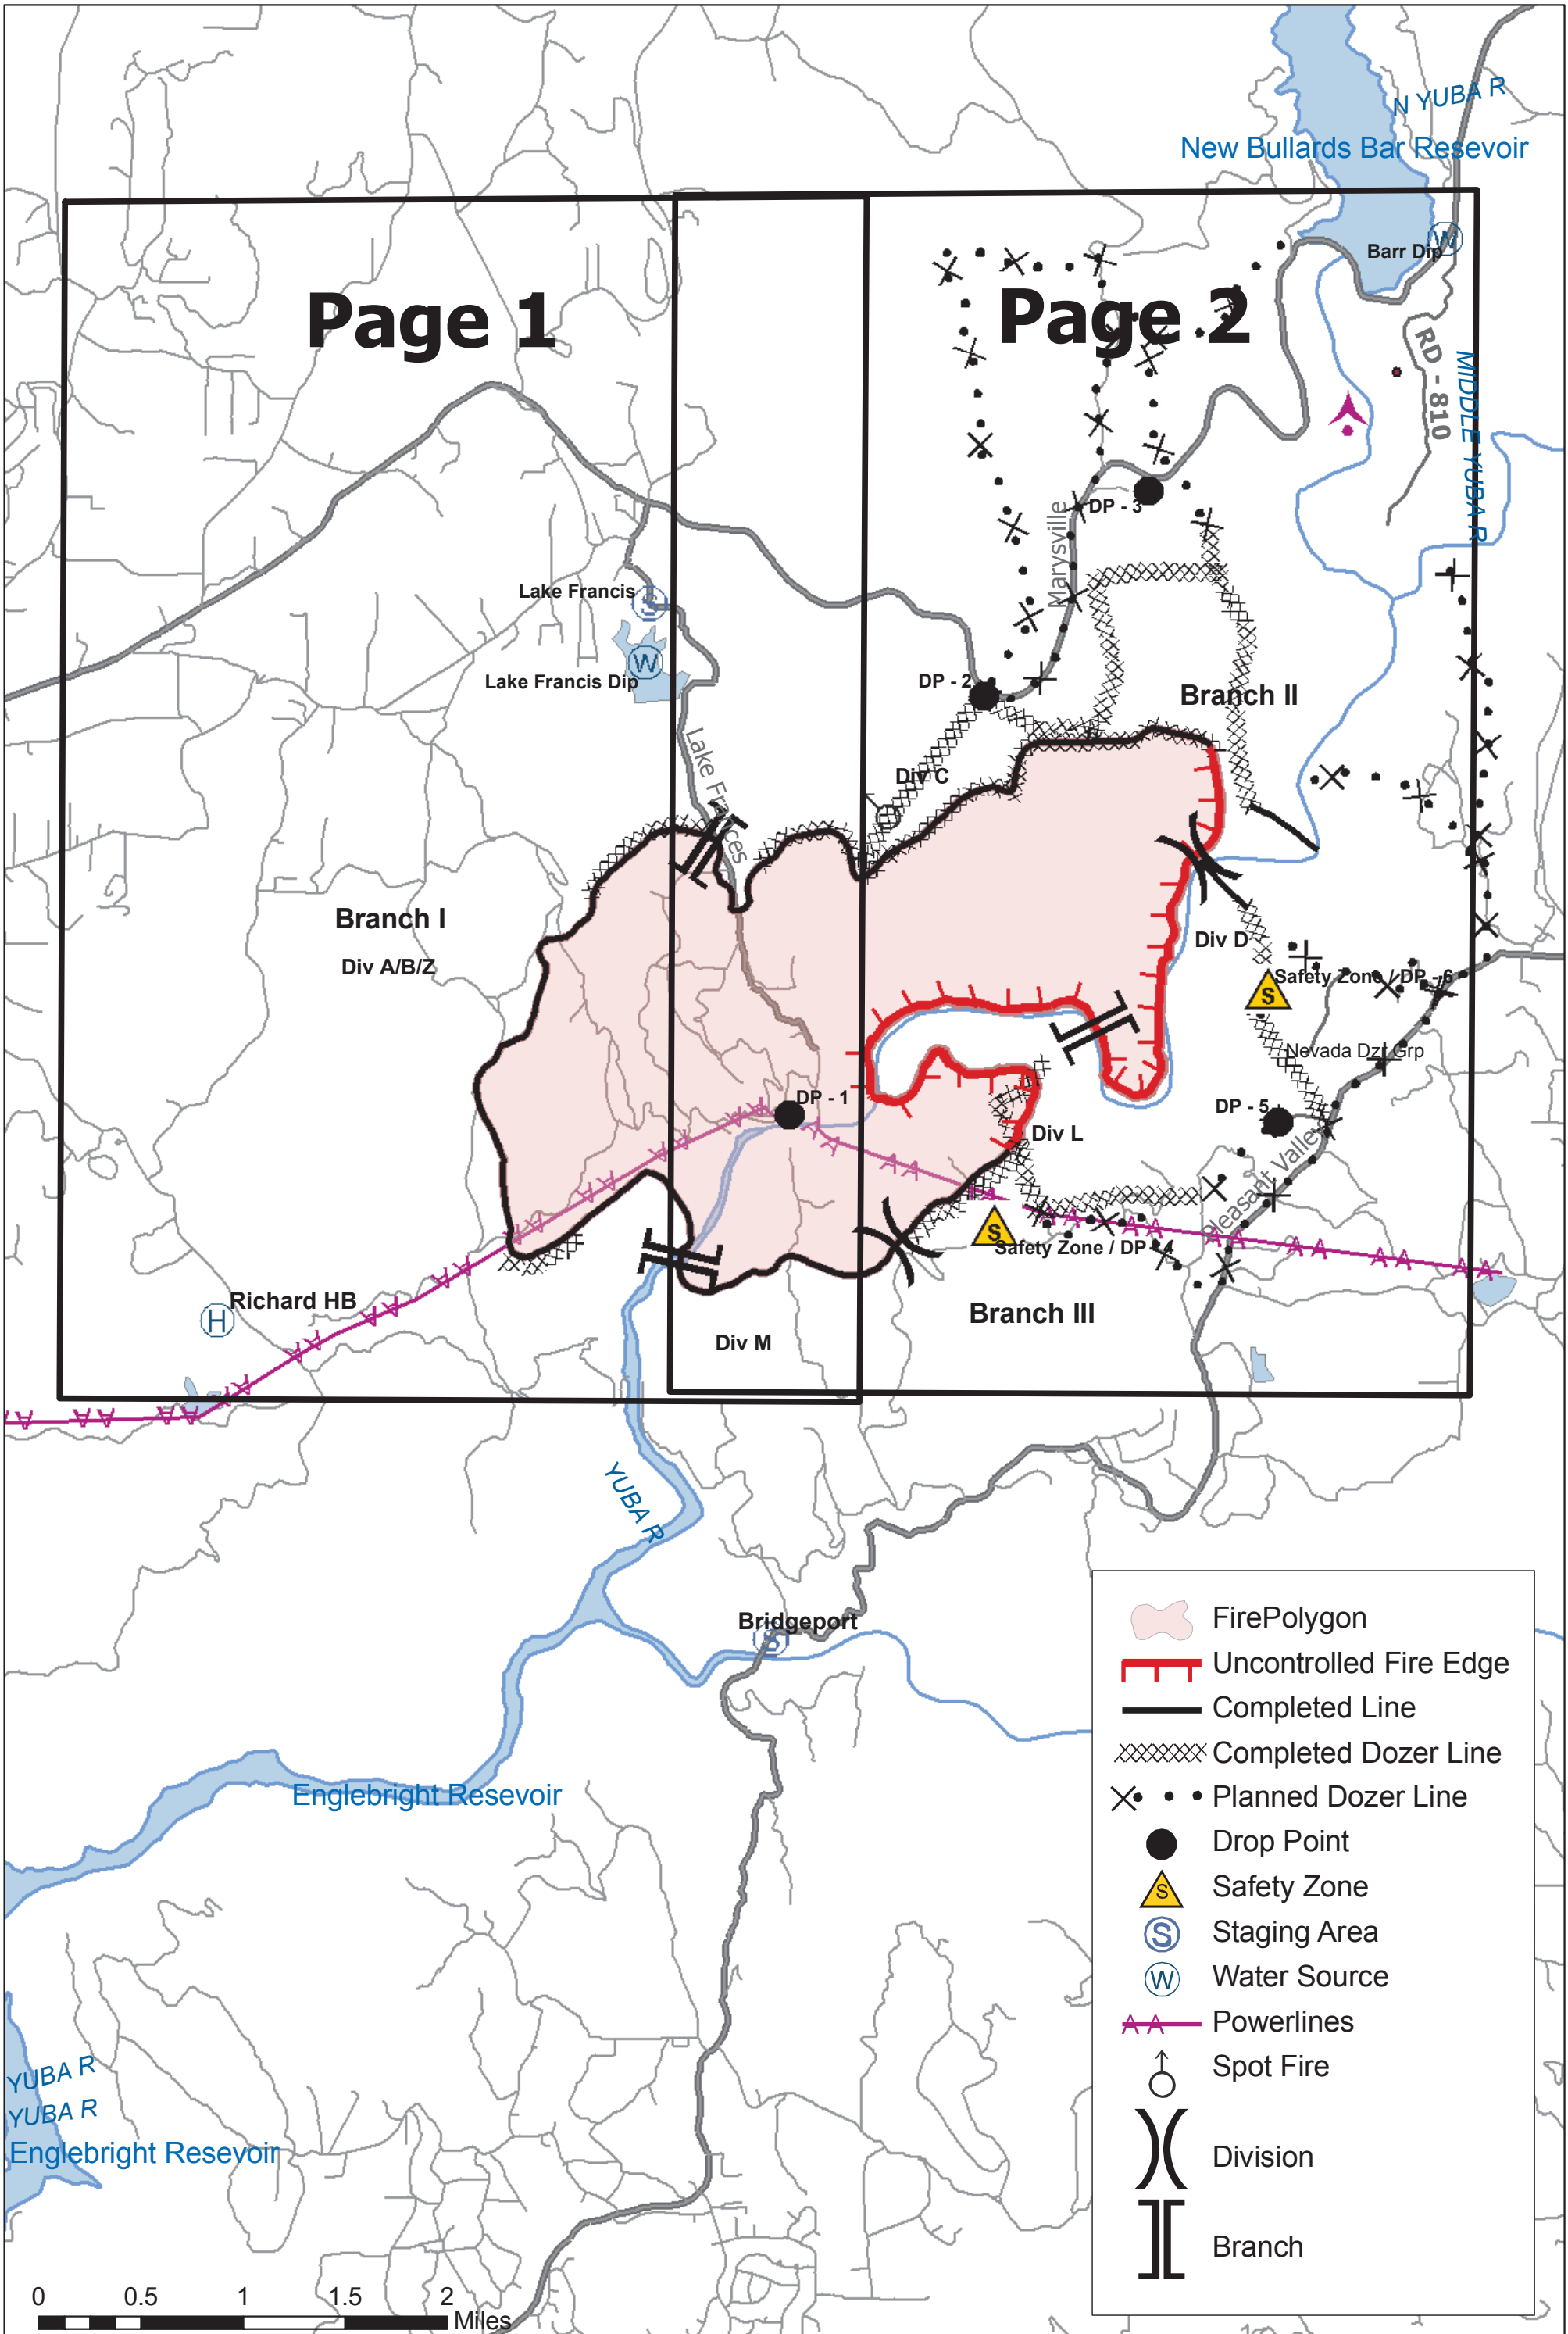

Page 1

Page 2

	FirePolygon
	Uncontrolled Fire Edge
	Completed Line
	Completed Dozer Line
	Planned Dozer Line
	Drop Point
	Safety Zone
	Staging Area
	Water Source
	Powerlines
	Spot Fire
	Division
	Branch

N

 August 18, 2009

Yuba Fire IAP Map Index Page

CA - NEU - 16856