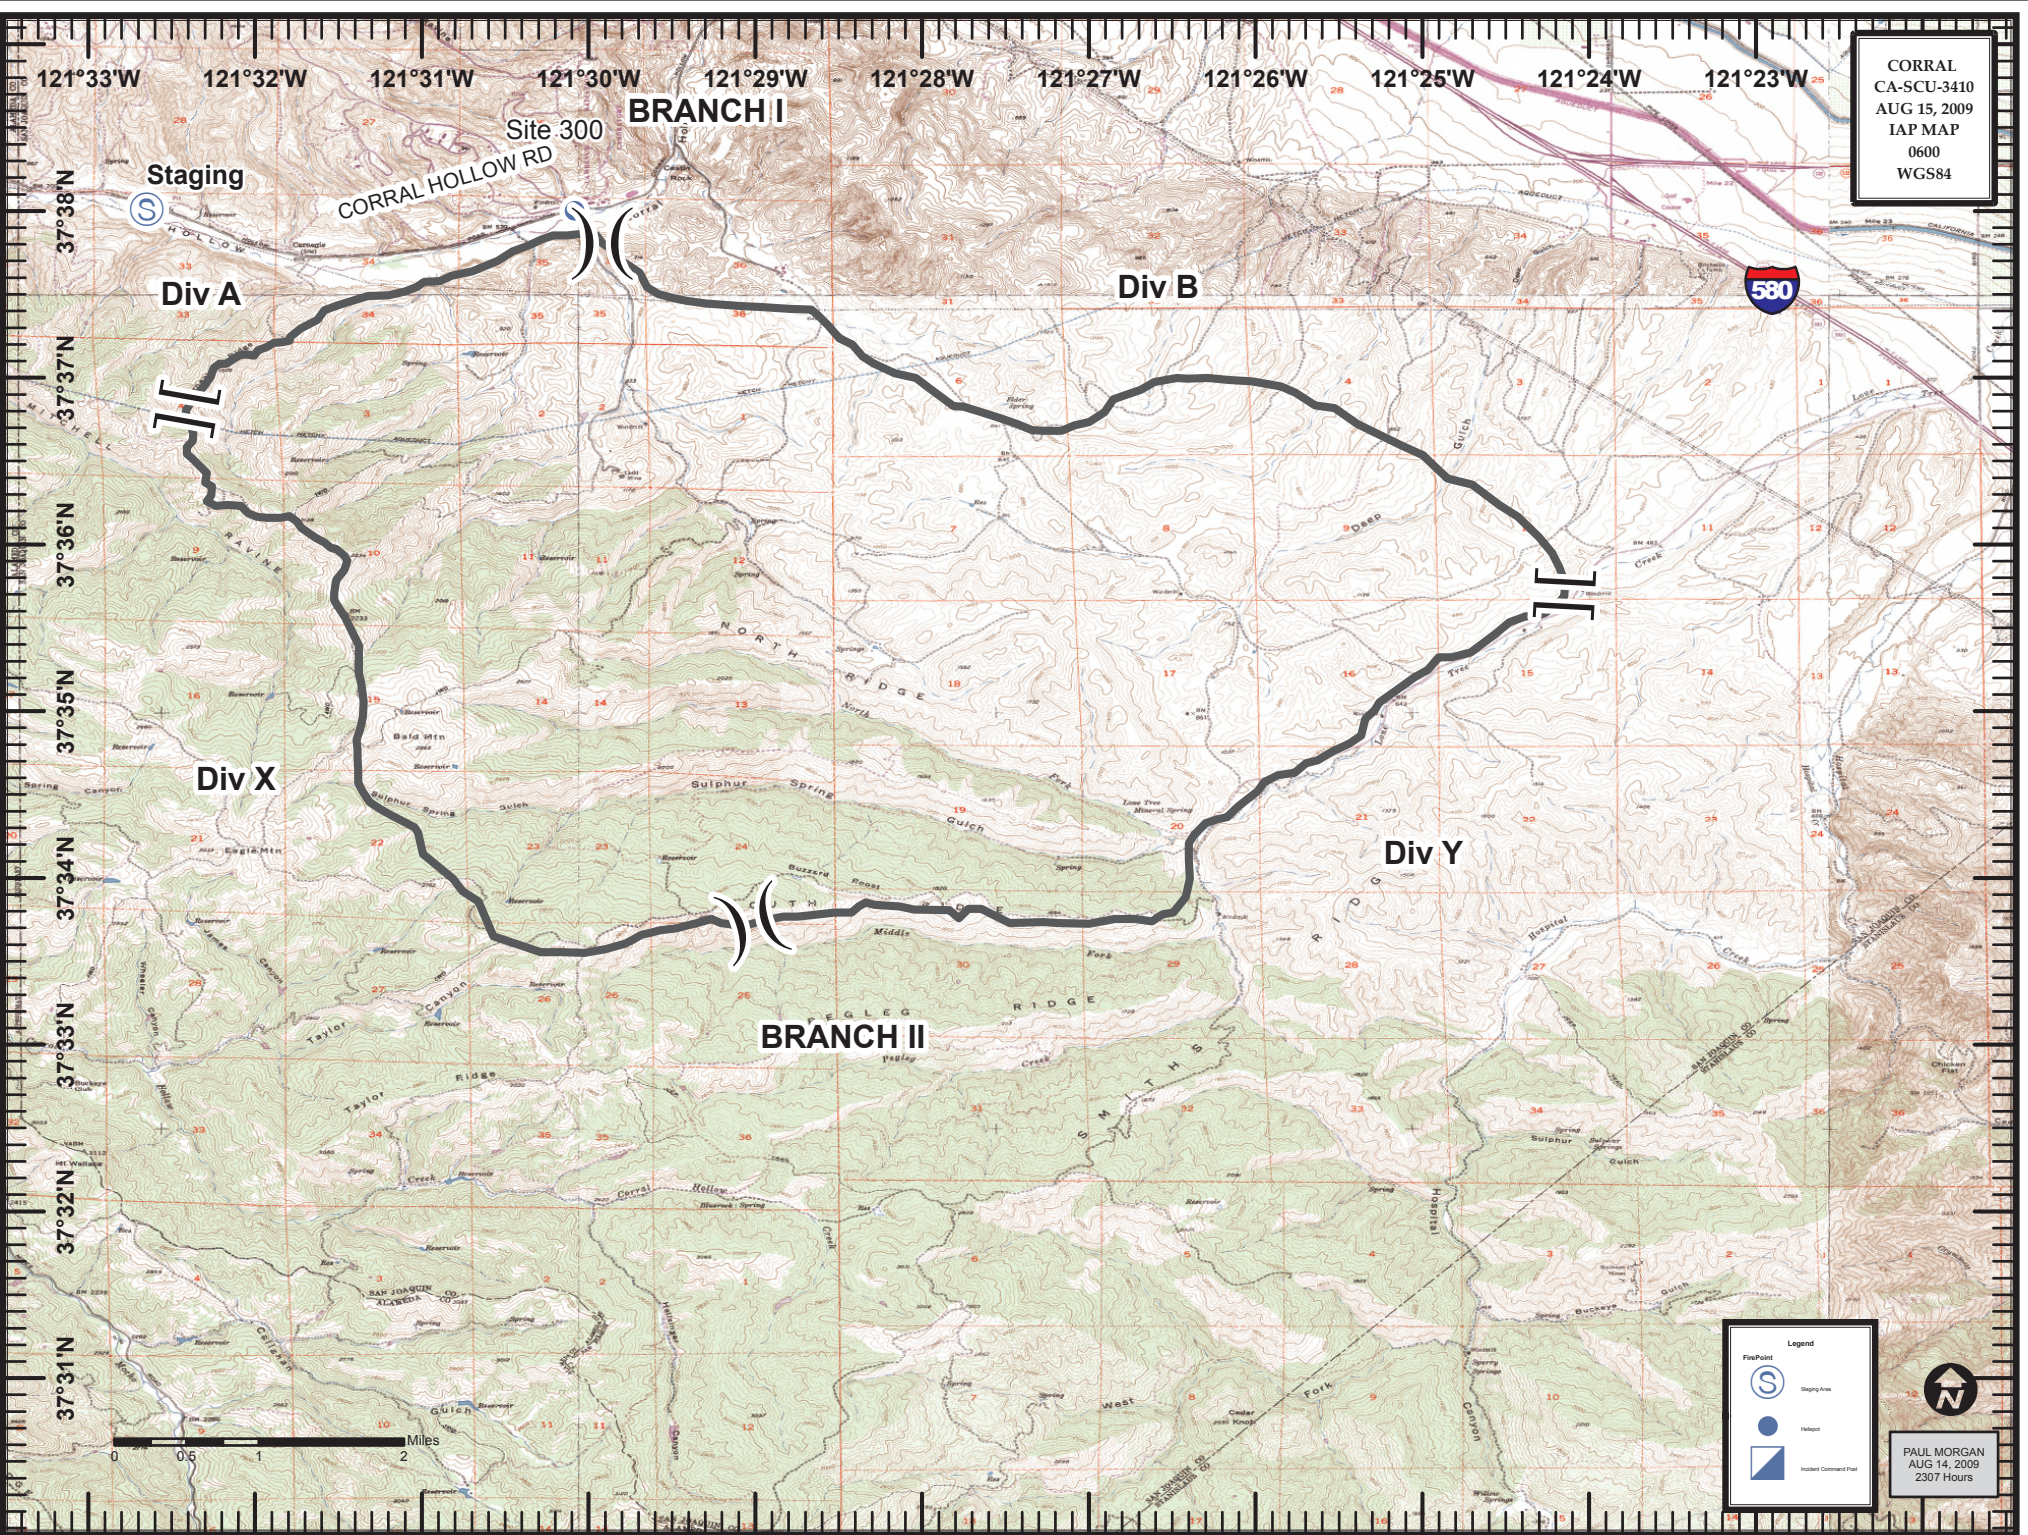

CORRAL  
CA-SCU-3410  
AUG 15, 2009  
IAP MAP  
0600  
WGS84

Legend

- FirePoint (S symbol)
- Staging Area (S symbol)
- Helipad (blue circle)
- Incident Command Post (blue square)

PAUL MORGAN  
AUG 14, 2009  
2307 Hours