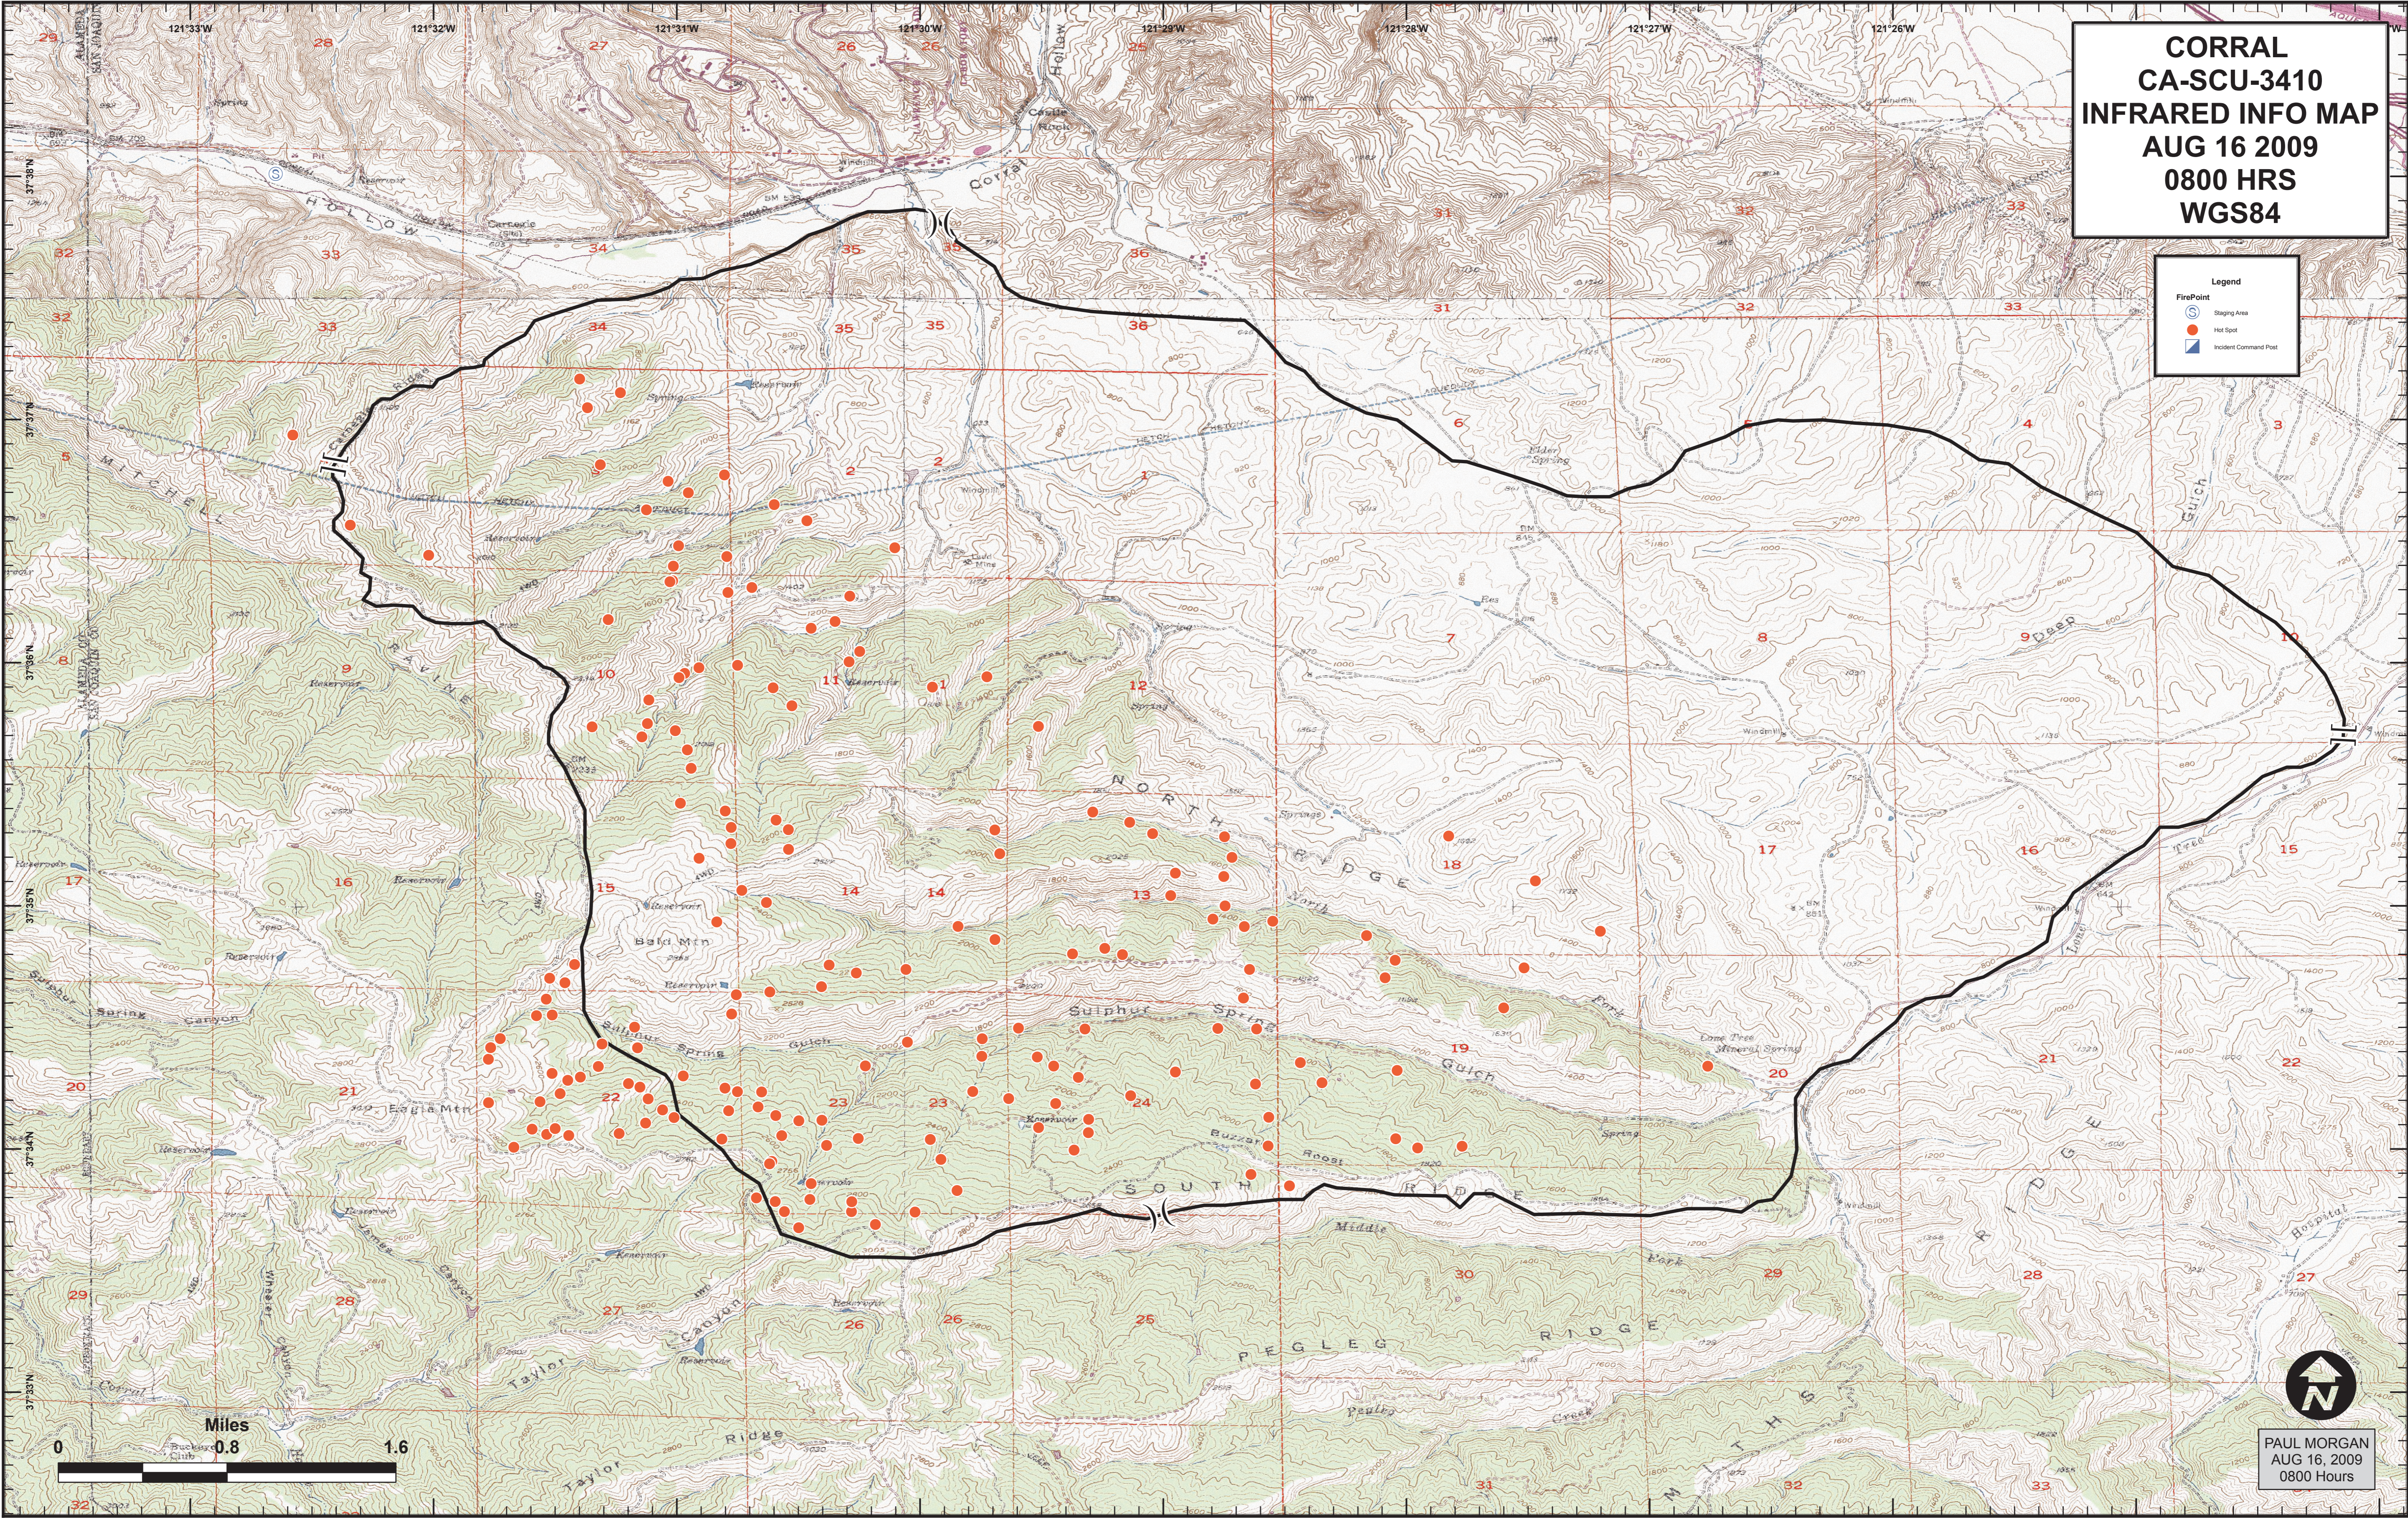

**CORRAL
CA-SCU-3410
INFRARED INFO MAP
AUG 16 2009
0800 HRS
WGS84**

Legend

- Staging Area
- Hot Spot
- Incident Command Post

PAUL MORGAN
AUG 16, 2009
0800 Hours