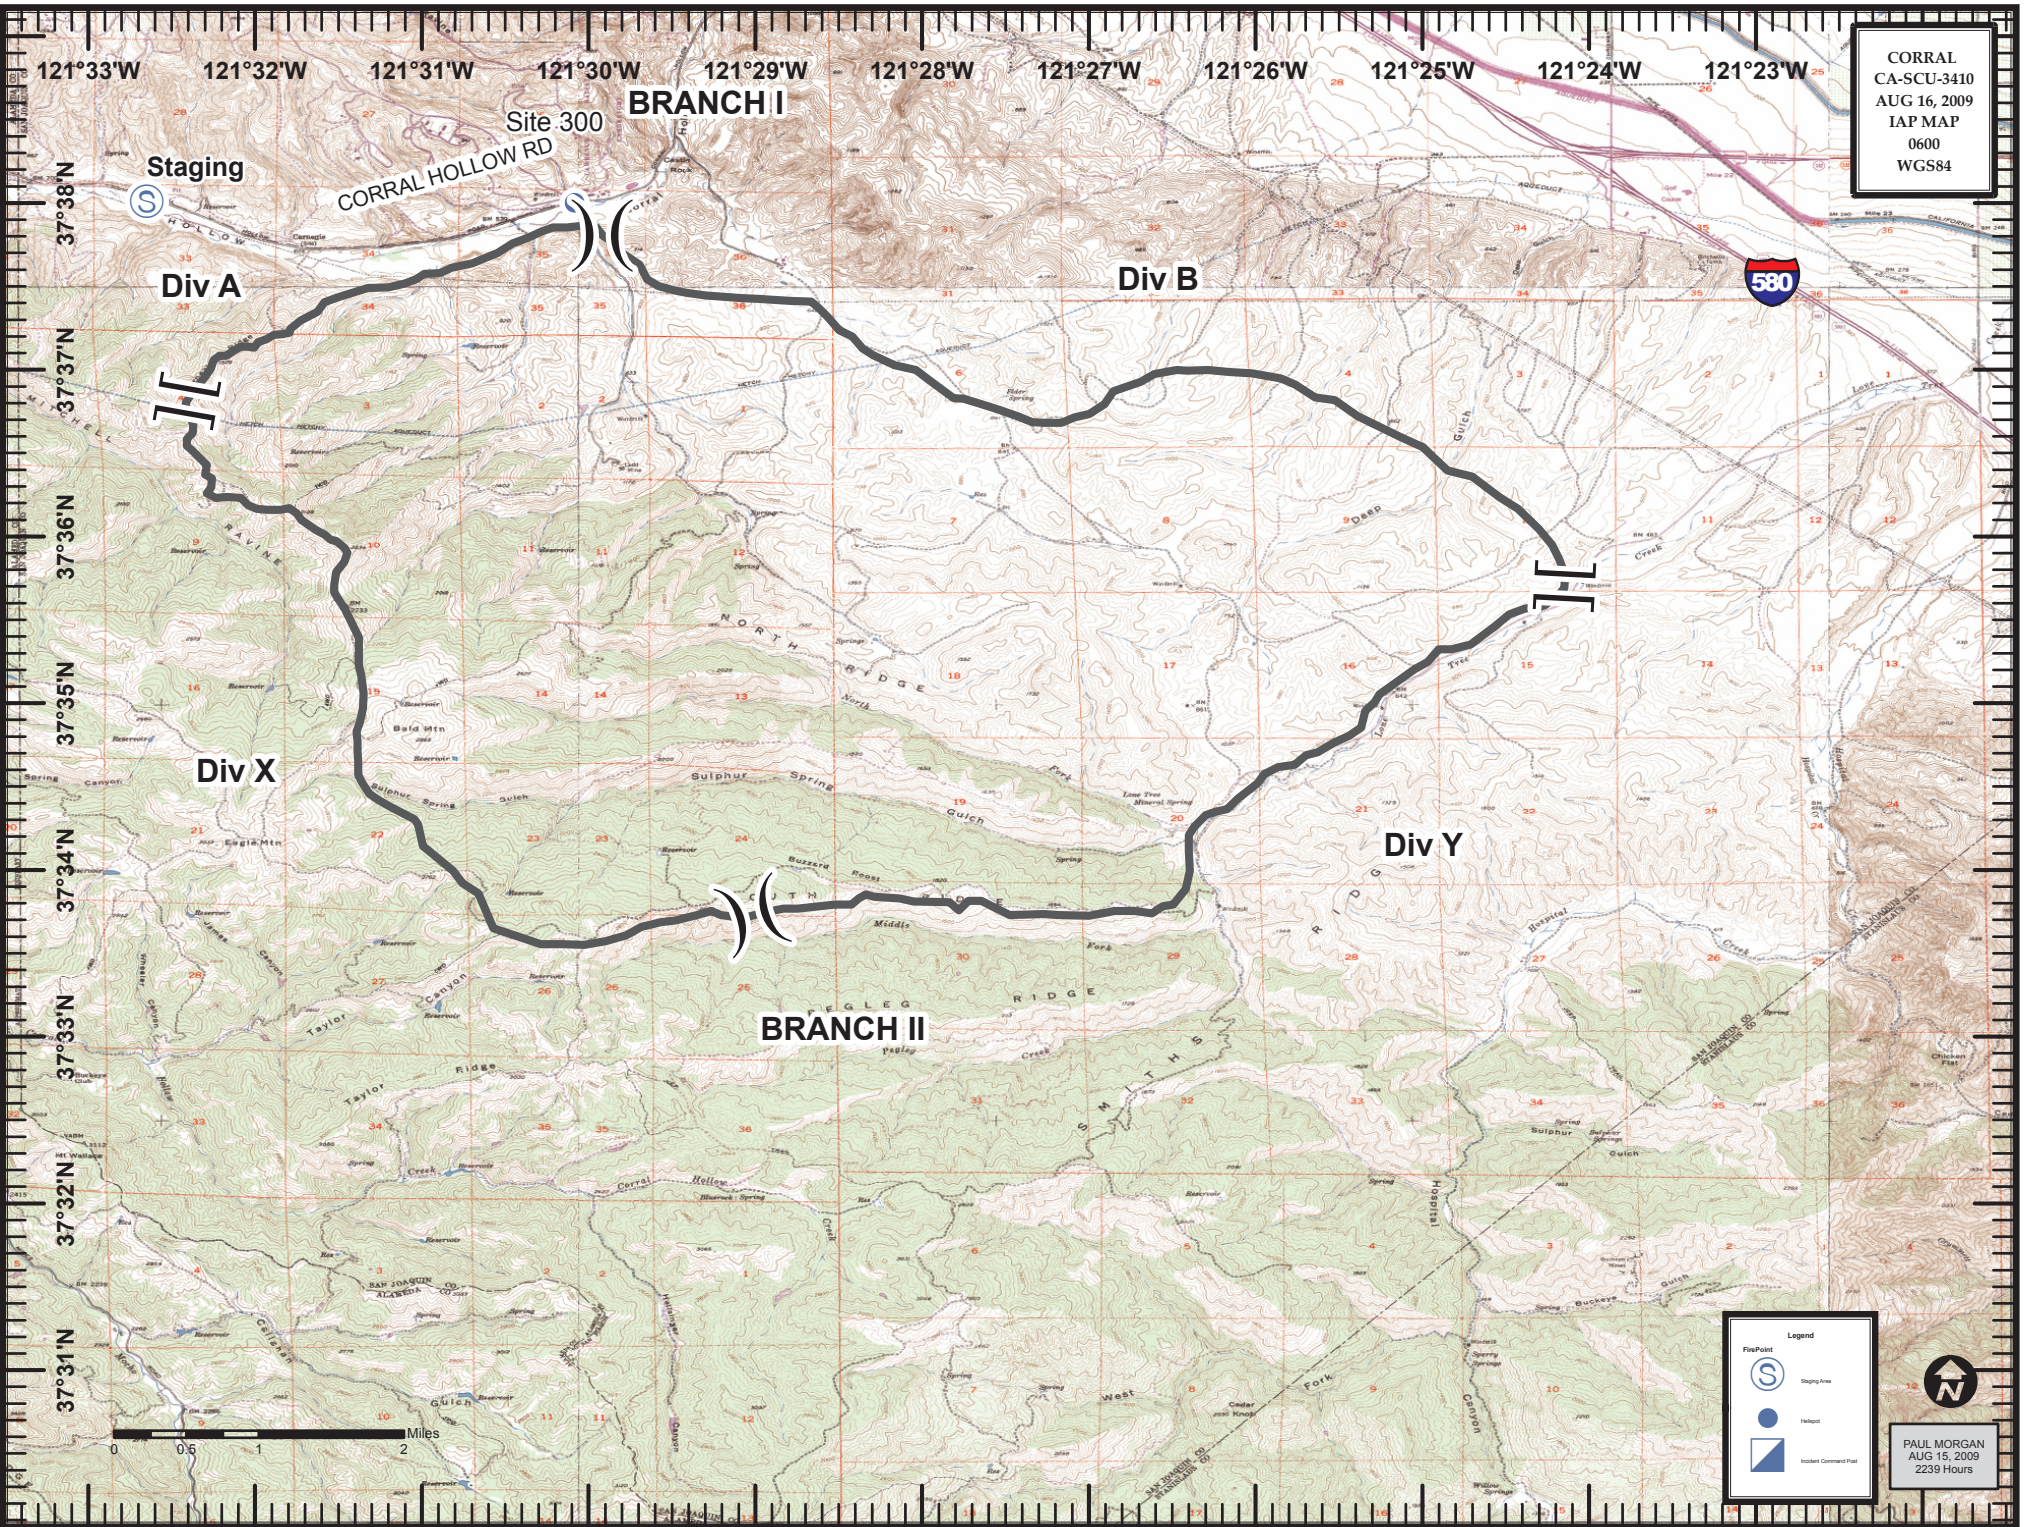

CORRAL
CA-SCU-3410
AUG 16, 2009
IAP MAP
0600
WGS84

Legend

- FirePoint (S)
- Staging Area
- Helipad
- Incident Command Post

PAUL MORGAN
AUG 15, 2009
2239 Hours