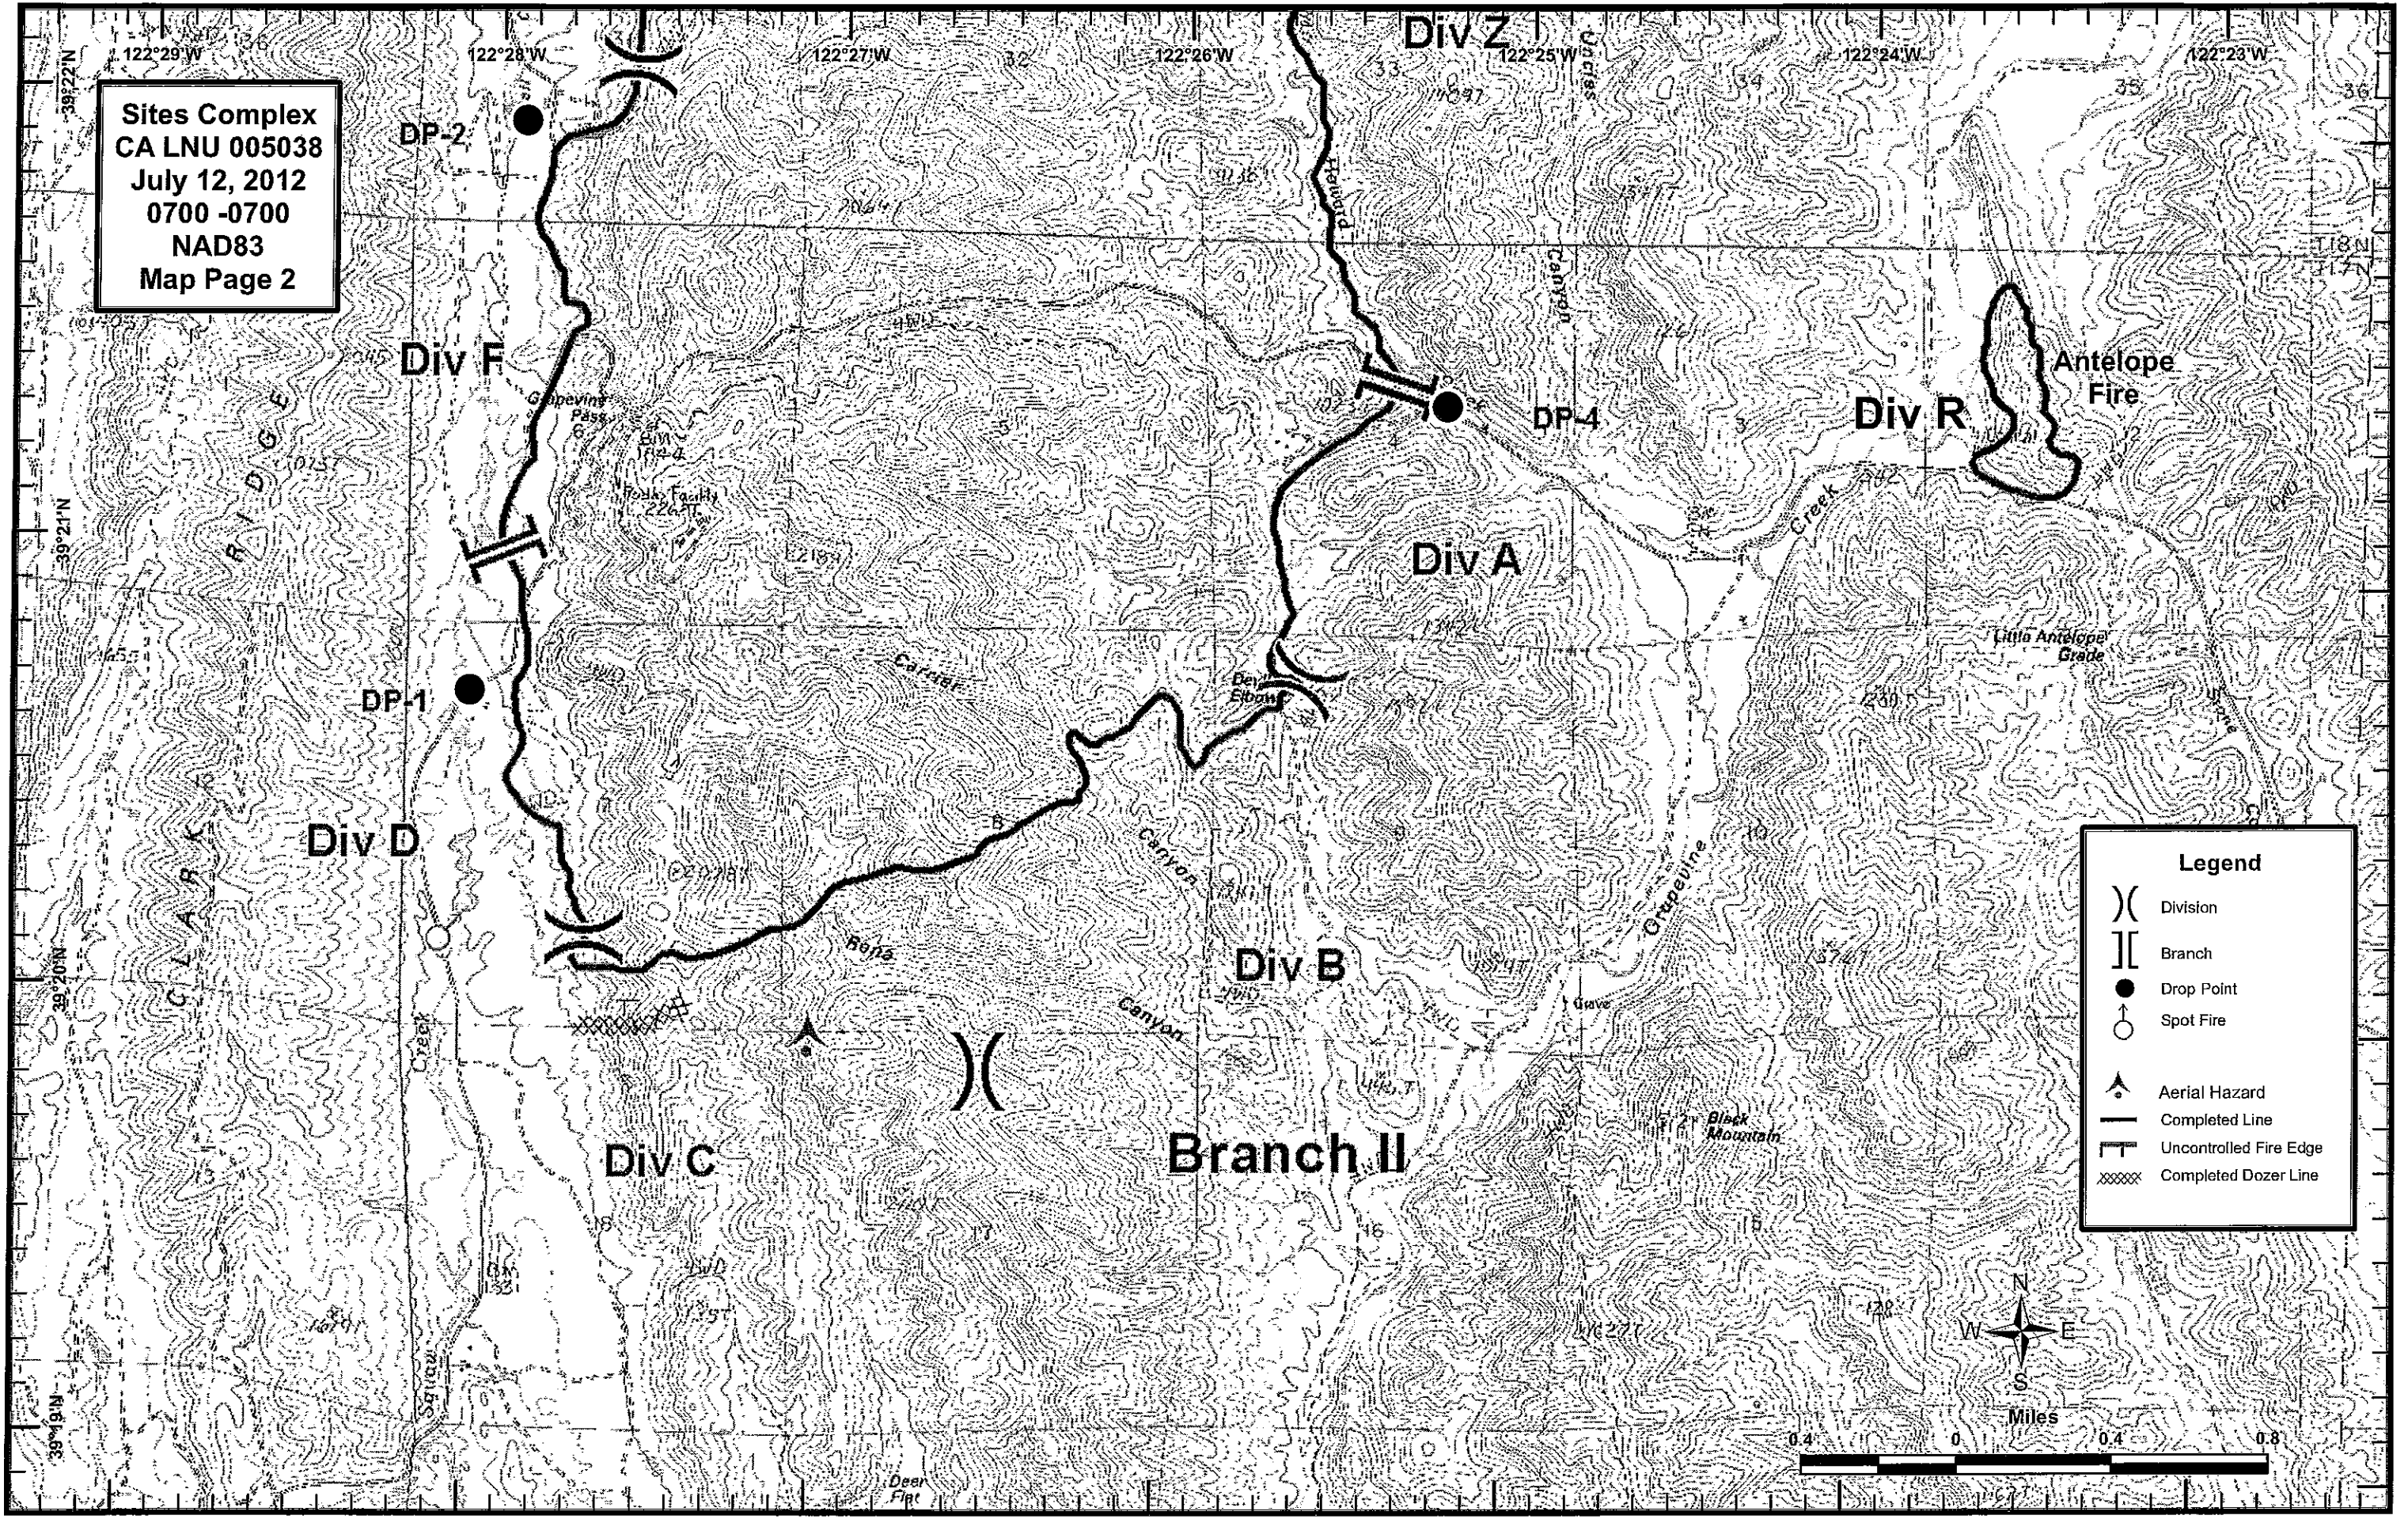

Sites Complex - CA LNU 005038

July 12, 2012

Legend	
()	Division
	Branch
●	Drop Point
⊕	Helibase
⊙	Staging
—	Completed Line
⌌	Uncontrolled Fire Edge
xxxxx	Completed Dozer Line
X•	Proposed Dozer Line

Sites Complex
CA LNU 005038
July 12, 2012
0700 -0700
NAD83
Map Page 1

Legend

- () Division
- || Branch
- Drop Point
- Spot Fire
- Completed Line
- ┌ Uncontrolled Fire Edge
- XXXXX Completed Dozer Line

Sites Complex
CA LNU 005038
July 12, 2012
0700 -0700
NAD83
Map Page 2

Legend

- () Division
- || Branch
- Drop Point
- Spot Fire
- ▲ Aerial Hazard
- Completed Line
- ┌ Uncontrolled Fire Edge
- xxxxx Completed Dozer Line

Sites Complex
CA LNU 005038
July 12, 2012
0700 -0700
NAD83
Map Page 3

Legend

- () Division
- [] Branch
- Drop Point
- ⊙ Staging Area
- ⊕ Helibase
- Completed Line

Four Bar Helibase