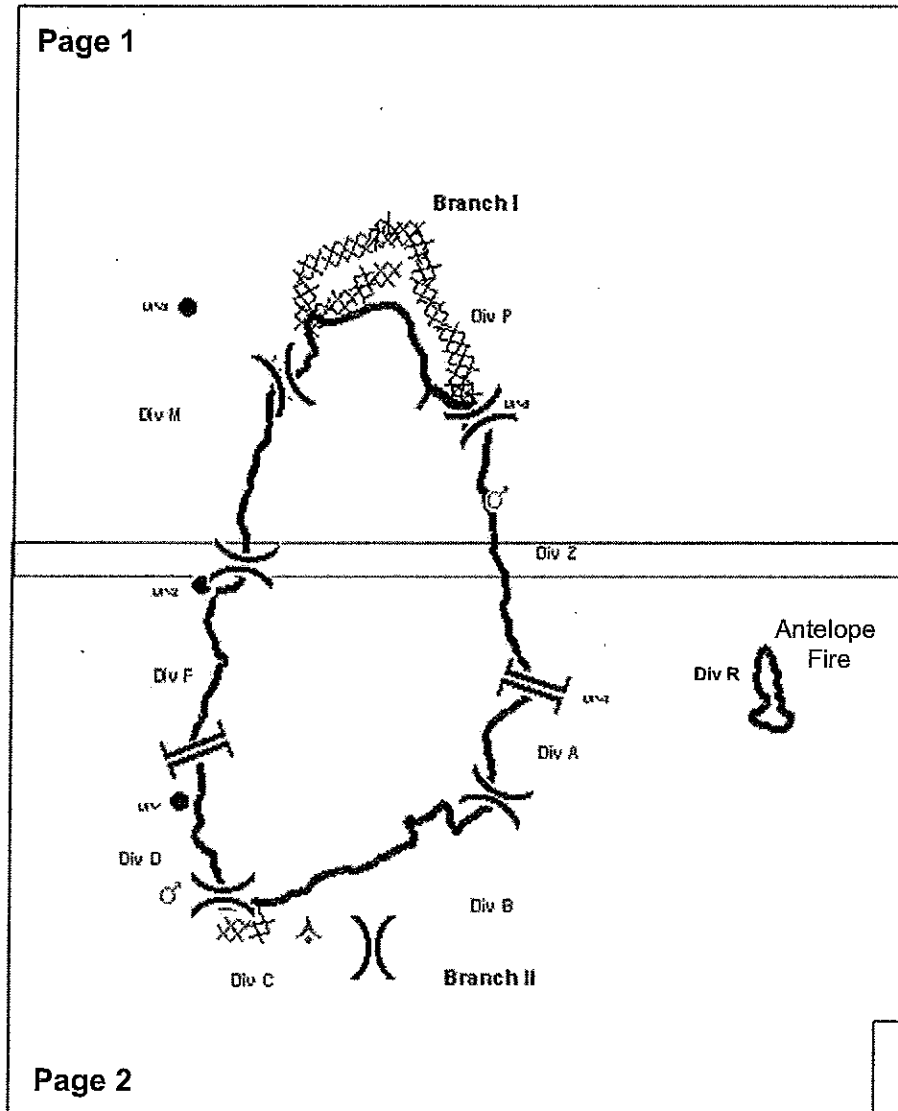

Sites Complex - CA LNU 005038

July 12, 2012

Legend	
()	Division
	Branch
●	Drop Point
⊕	Helibase
⊙	Staging
—	Completed Line
⌌	Uncontrolled Fire Edge
xxxxx	Completed Dozer Line
X•	Proposed Dozer Line

Sites Complex
CA LNU 005038
July 12, 2012
0700 -0700
NAD83
Map Page 1

Legend

- () Division
- || Branch
- Drop Point
- Spot Fire
- Completed Line
- ┌ Uncontrolled Fire Edge
- XXXXX Completed Dozer Line

Sites Complex
CA LNU 005038
July 12, 2012
0700 -0700
NAD83
Map Page 2

Legend

- () Division
- || Branch
- Drop Point
- Spot Fire
- ▲ Aerial Hazard
- Completed Line
- ┌ Uncontrolled Fire Edge
- xxxxx Completed Dozer Line

Sites Complex
CA LNU 005038
July 12, 2012
0700 -0700
NAD83
Map Page 3

Legend

- () Division
- [] Branch
- Drop Point
- ⊙ Staging Area
- ⊕ Helibase
- Completed Line

Four Bar Helibase