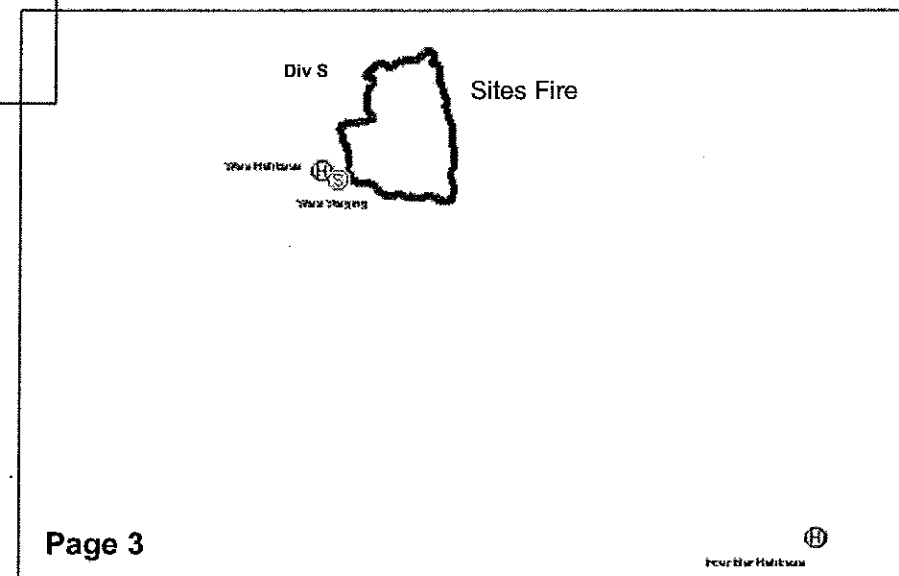

Sites Complex - CA LNU 005038

July 12, 2012

Legend	
()	Division
	Branch
●	Drop Point
⊕	Helibase
⊙	Staging
—	Completed Line
⌌	Uncontrolled Fire Edge
xxxxx	Completed Dozer Line
X•	Proposed Dozer Line

Sites Complex
CA LNU 005038
July 12, 2012
0700 -0700
NAD83
Map Page 1

Legend

- () Division
- || Branch
- Drop Point
- Spot Fire
- Completed Line
- ┌ Uncontrolled Fire Edge
- XXXXX Completed Dozer Line

Sites Complex
CA LNU 005038
July 12, 2012
0700 -0700
NAD83
Map Page 2

Legend

Legend

- () Division
- [] Branch
- Drop Point
- ⊙ Staging Area
- ⊕ Helibase
- Completed Line

Four Bar Helibase