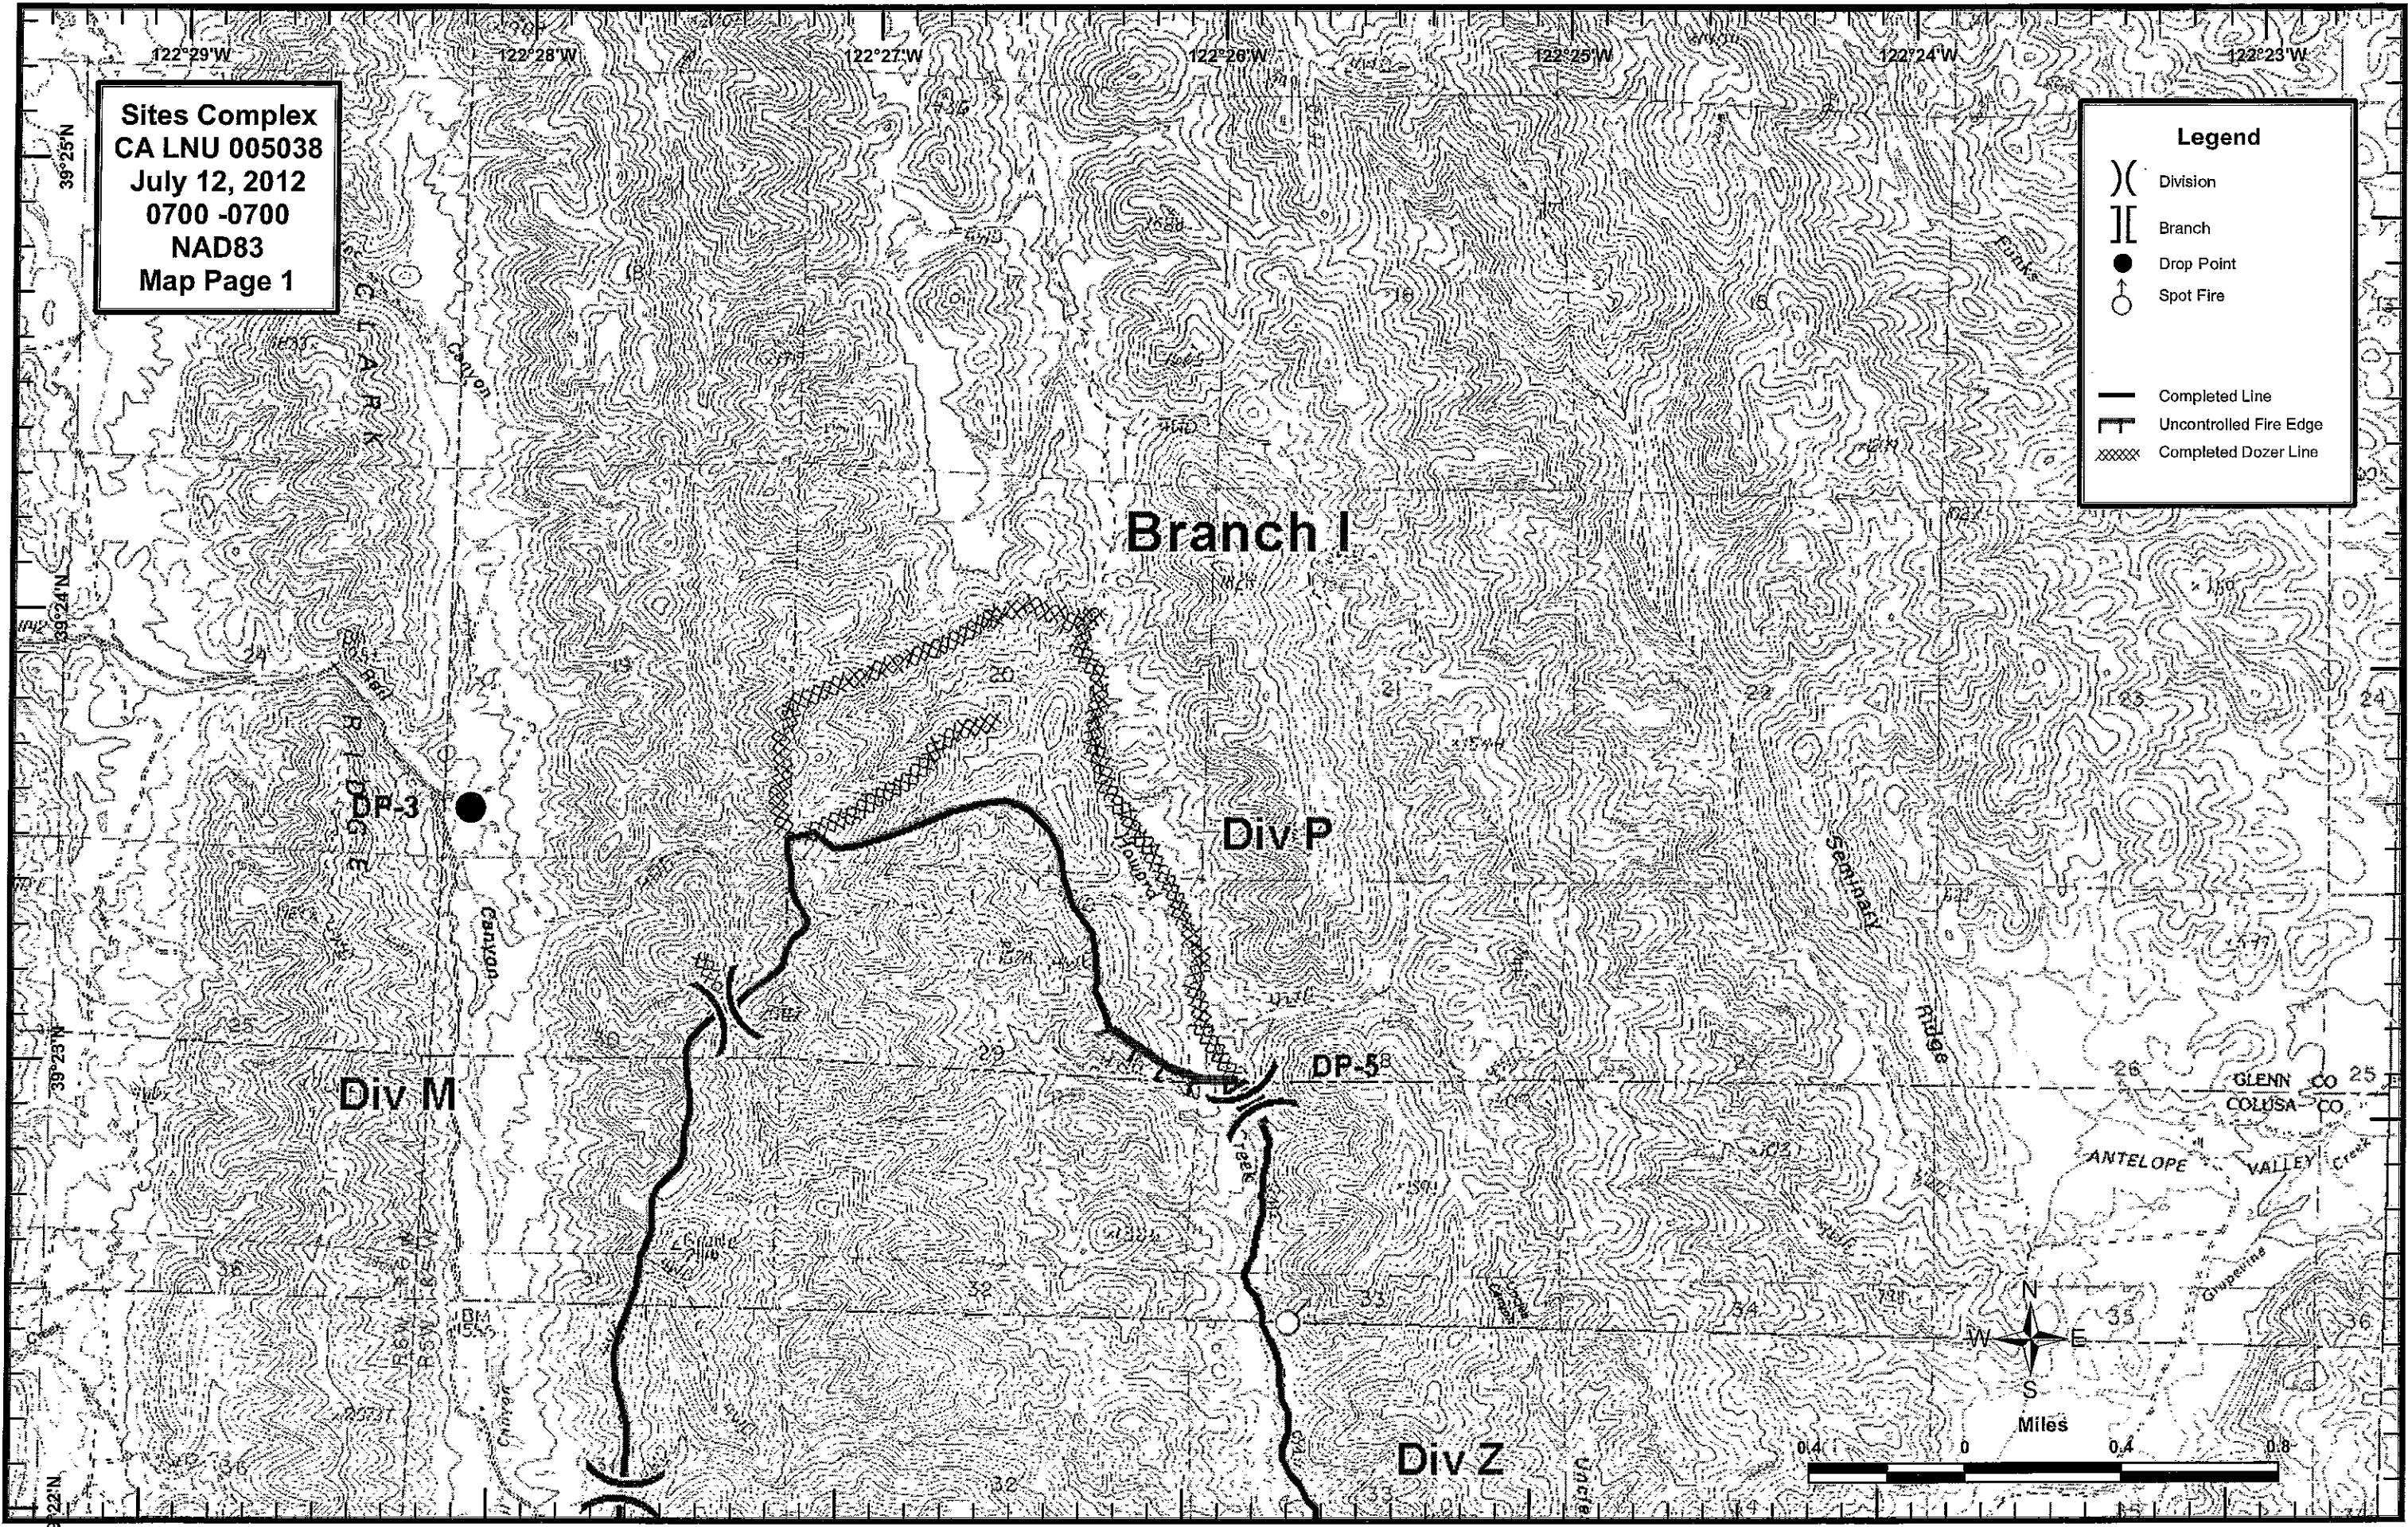

Sites Complex - CA LNU 005038

July 12, 2012

Legend	
()	Division
	Branch
●	Drop Point
⊕	Helibase
⊙	Staging
—	Completed Line
⌌	Uncontrolled Fire Edge
xxxxx	Completed Dozer Line
X•	Proposed Dozer Line

Sites Complex
CA LNU 005038
July 12, 2012
0700 -0700
NAD83
Map Page 1

Legend

- () Division
- || Branch
- Drop Point
- Spot Fire
- Completed Line
- ┌ Uncontrolled Fire Edge
- XXXXX Completed Dozer Line

Sites Complex
CA LNU 005038
July 12, 2012
0700 -0700
NAD83
Map Page 2

Legend

- () Division
- || Branch
- Drop Point
- Spot Fire
- ▲ Aerial Hazard
- Completed Line
- ┌ Uncontrolled Fire Edge
- xxxxx Completed Dozer Line

Sites Complex
CA LNU 005038
July 12, 2012
0700 -0700
NAD83
Map Page 3

Legend

- () Division
- [] Branch
- Drop Point
- ⊙ Staging Area
- ⊕ Helibase
- Completed Line

Four Bar Helibase