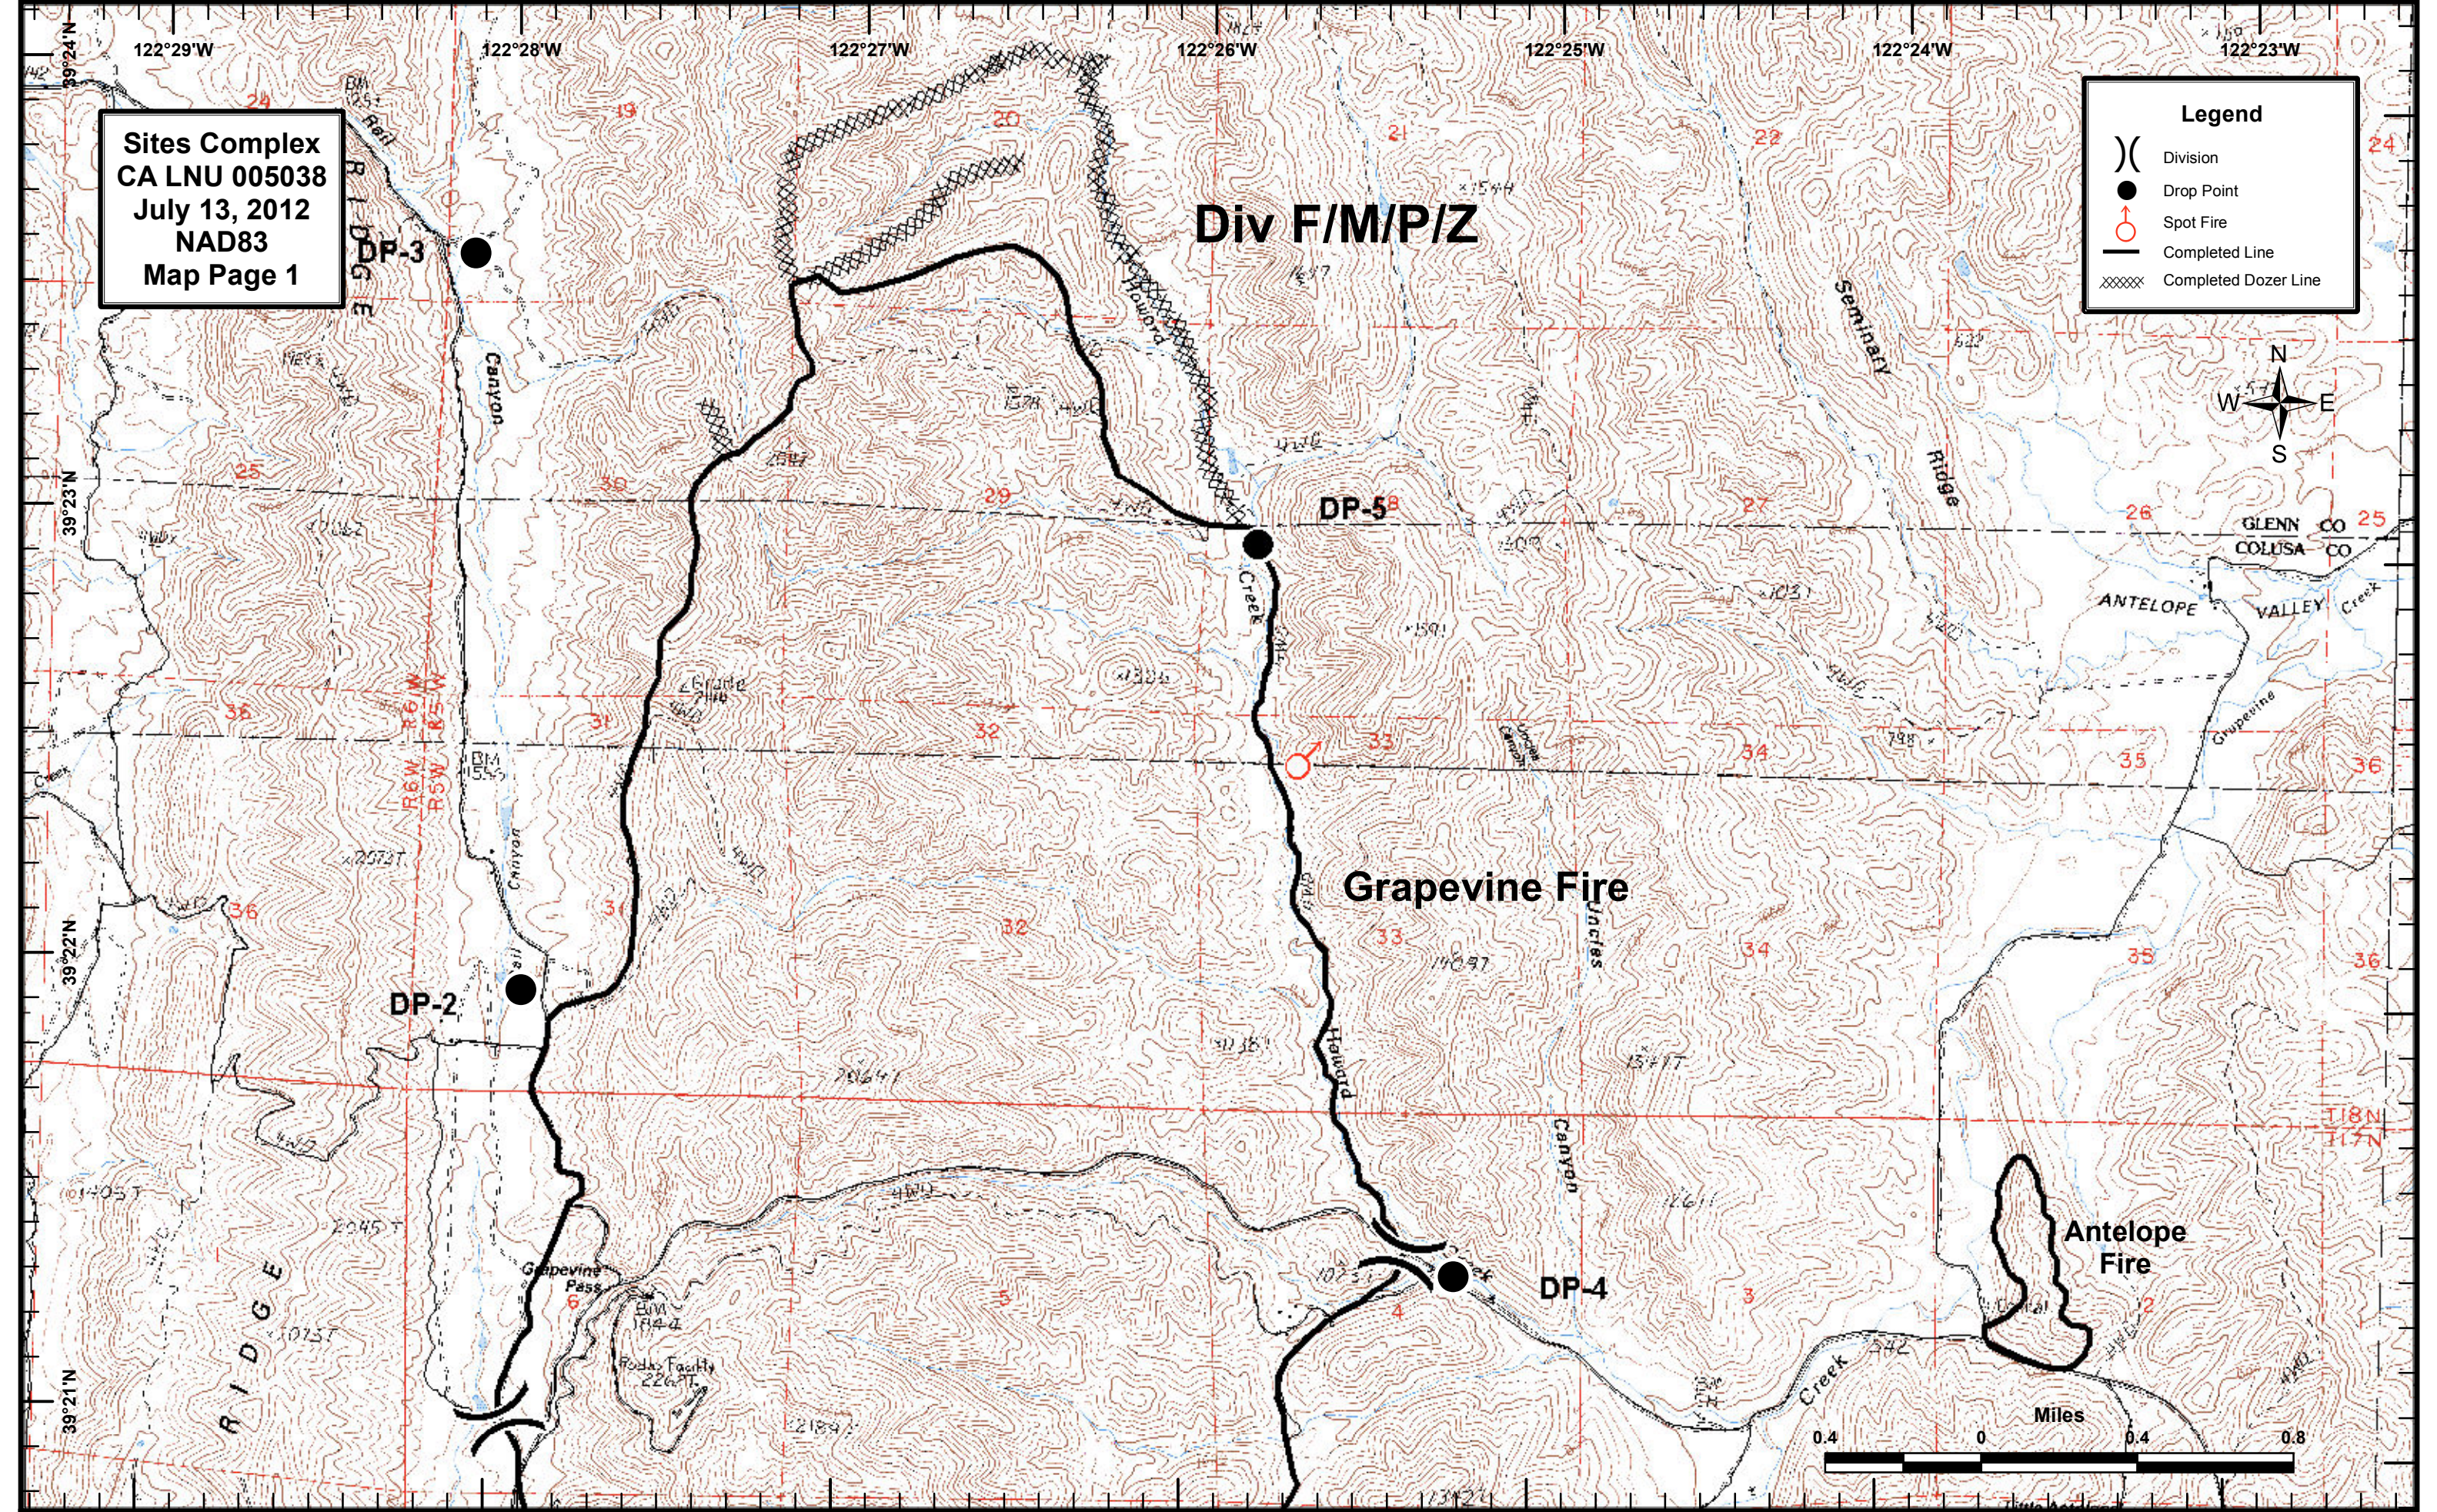

Sites Complex - CA LNU 005038

July 13, 2012

Legend	
	Division
	Drop Point
	Completed Line
	Completed Dozer Line
	Aerial Hazard

Sites Complex
CA LNU 005038
July 13, 2012
NAD83
Map Page 1

Legend

- () Division
- Drop Point
- ♂ Spot Fire
- Completed Line
- XXXXX Completed Dozer Line

Div F/M/P/Z

Grapevine Fire

Antelope Fire

Sites Complex
CA LNU 005038
July 13, 2012
NAD83
Map Page 2

Grapevine Fire 7

Antelope Fire

DP-1

DP-4

DP-2

Div A/B/C/D

Legend

- () Division
- Drop Point
- ♂ Spot Fire
- Completed Line
- XXXXX Completed Dozer Line