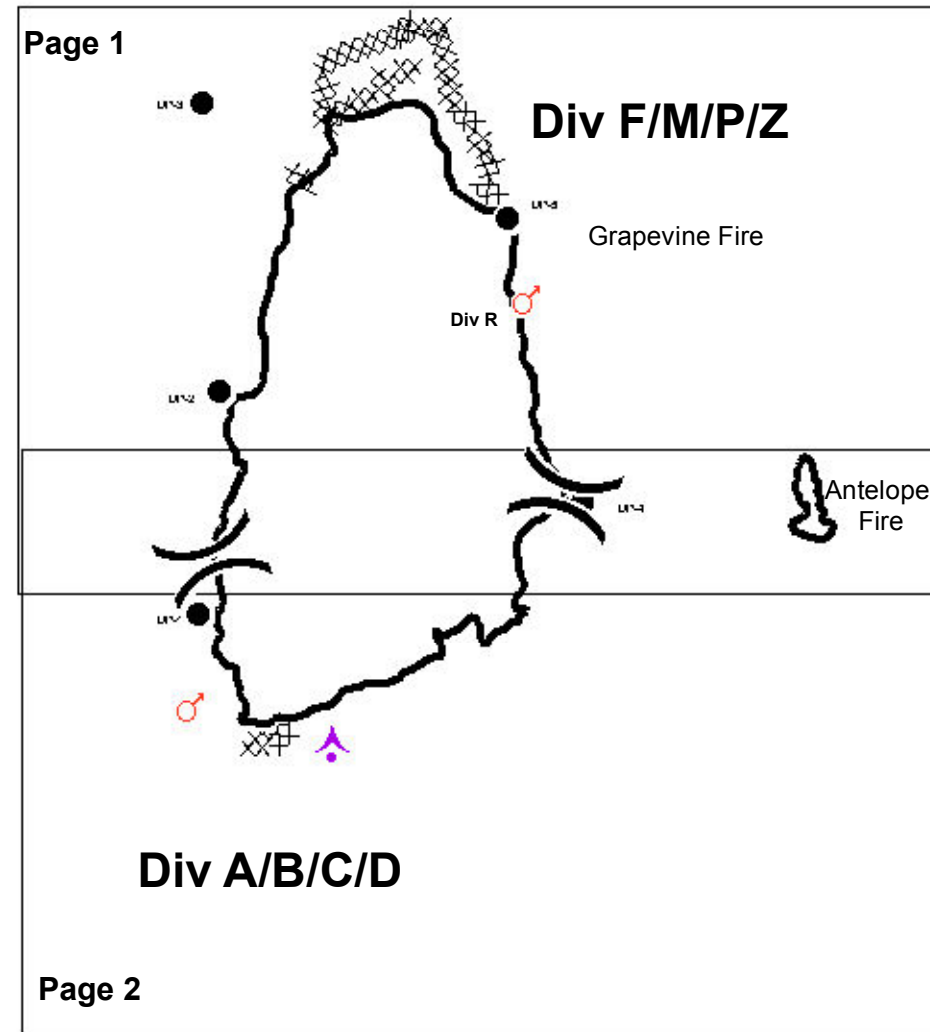

Sites Complex - CA LNU 005038

July 13, 2012

Legend	
	Division
	Drop Point
	Completed Line
	Completed Dozer Line
	Aerial Hazard

Sites Complex
CA LNU 005038
July 13, 2012
NAD83
Map Page 1

Legend

- () Division
- Drop Point
- ♂ Spot Fire
- Completed Line
- XXXXX Completed Dozer Line

Div F/M/P/Z

Grapevine Fire

Antelope Fire

Sites Complex
CA LNU 005038
July 13, 2012
NAD83
Map Page 2

Grapevine Fire 7

Antelope Fire

DP-1

DP-4

DP-2

Div A/B/C/D

Legend

- () Division
- Drop Point
- ♂ Spot Fire
- Completed Line
- XXXXX Completed Dozer Line