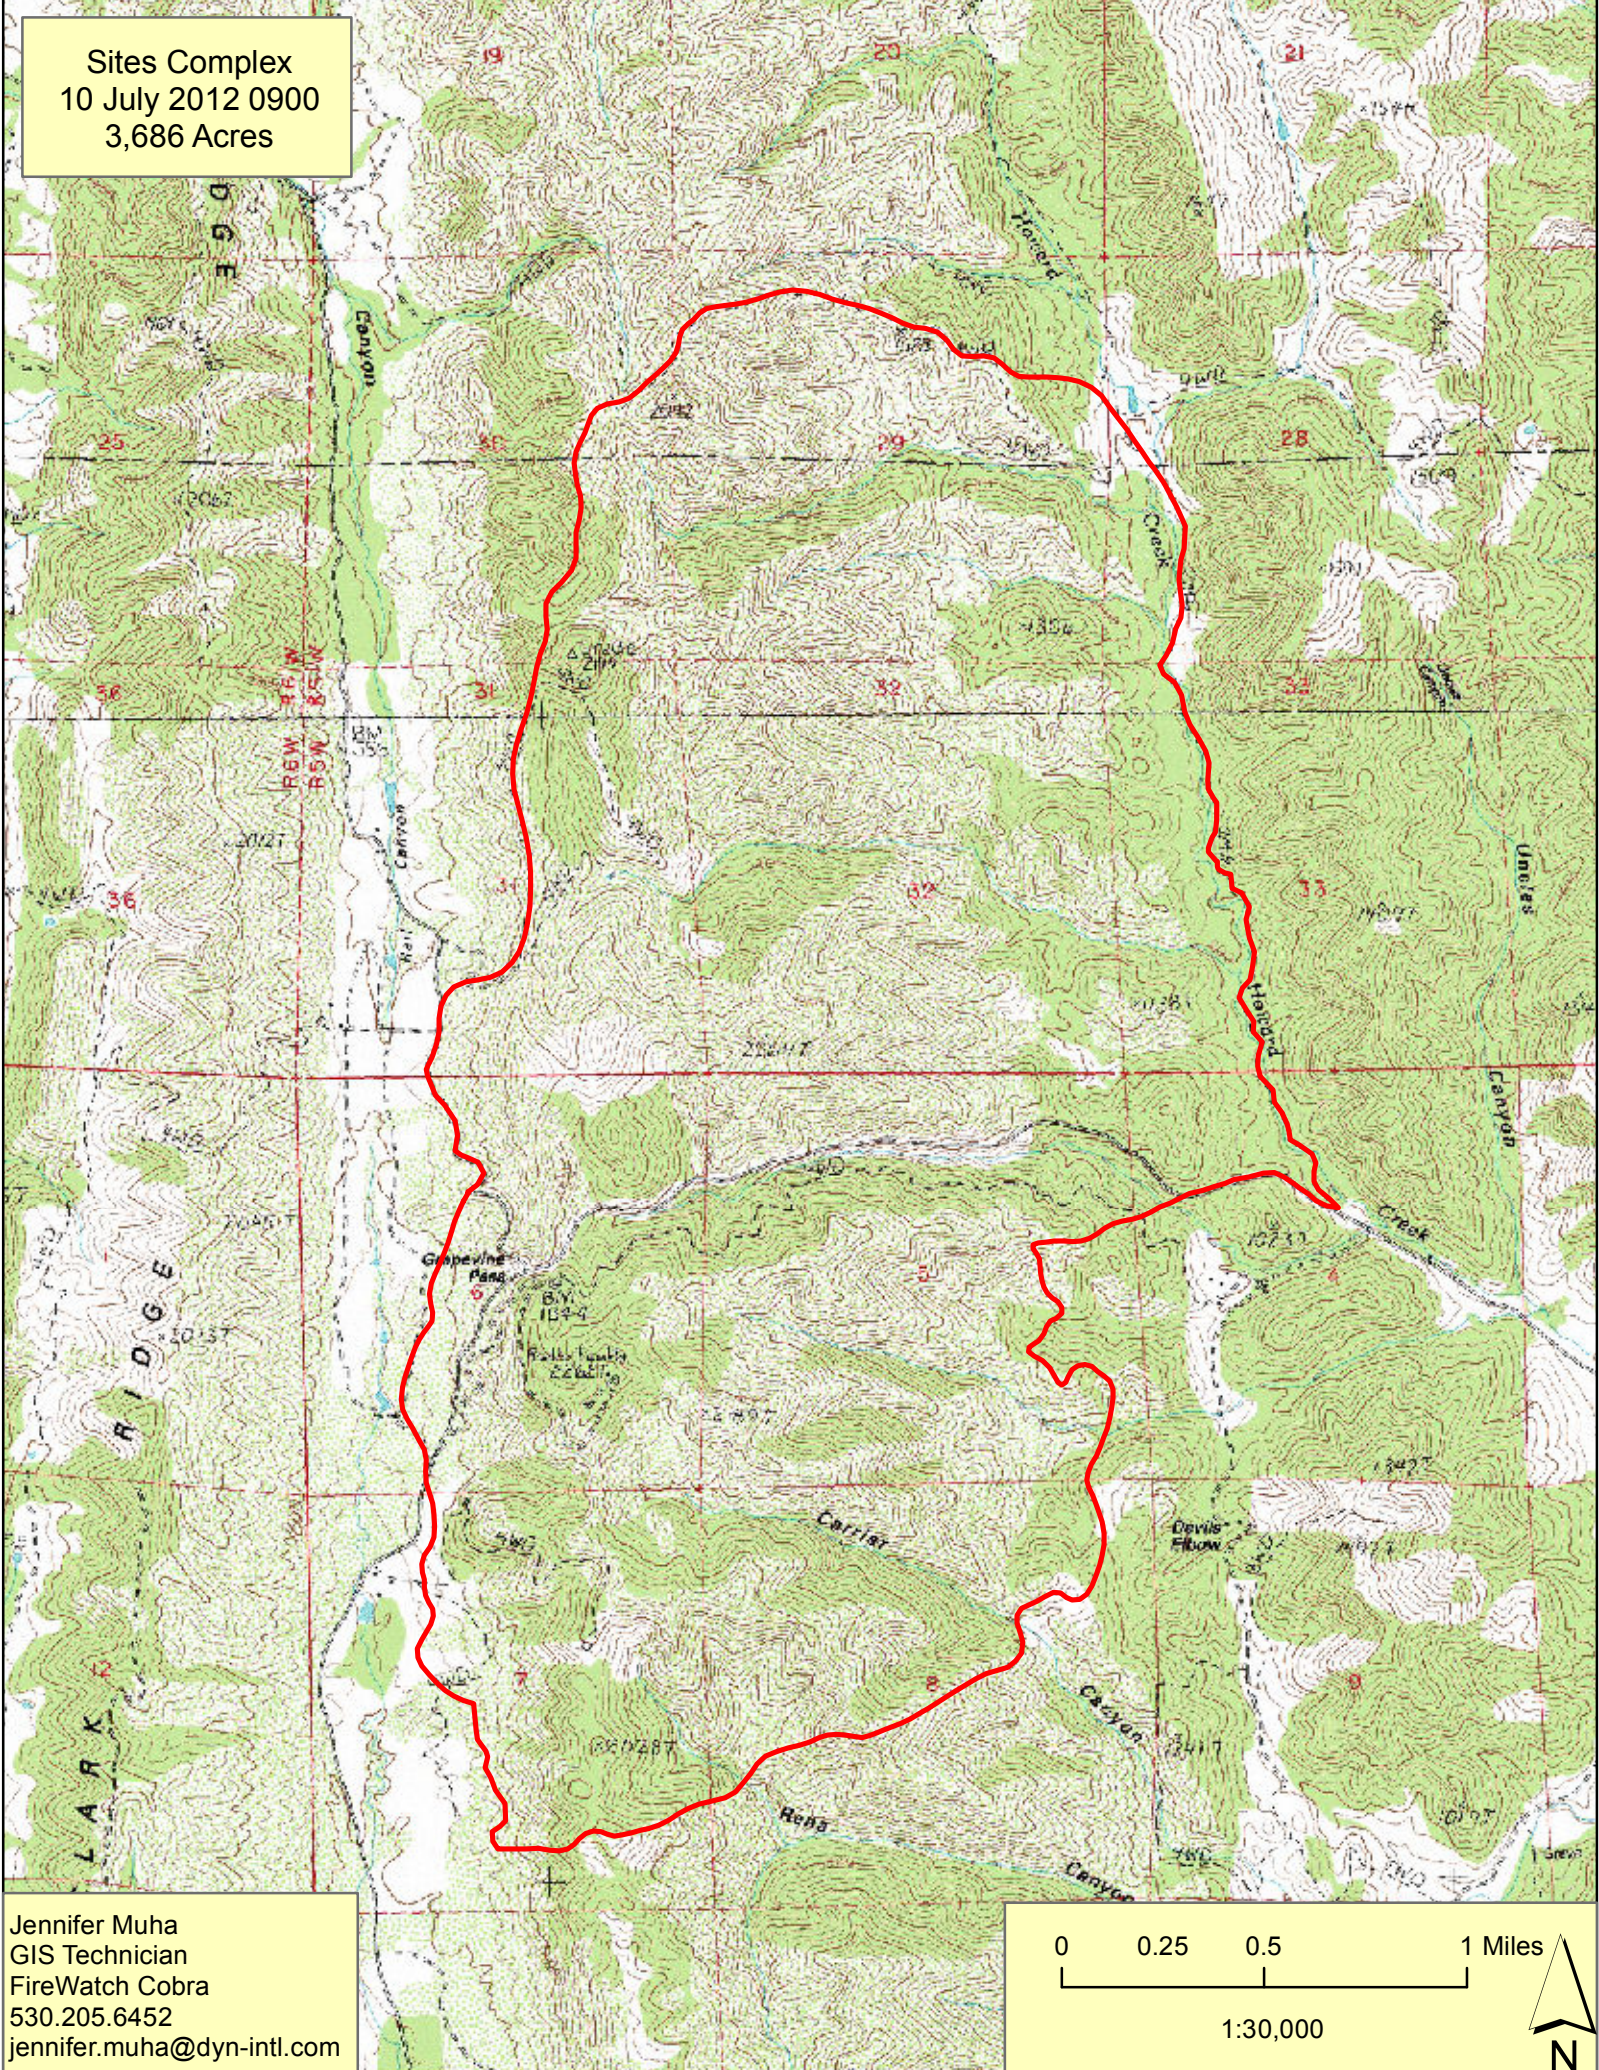

Sites Complex
10 July 2012 0900
3,686 Acres

Jennifer Muha
GIS Technician
FireWatch Cobra
530.205.6452
jennifer.muha@dyn-intl.com