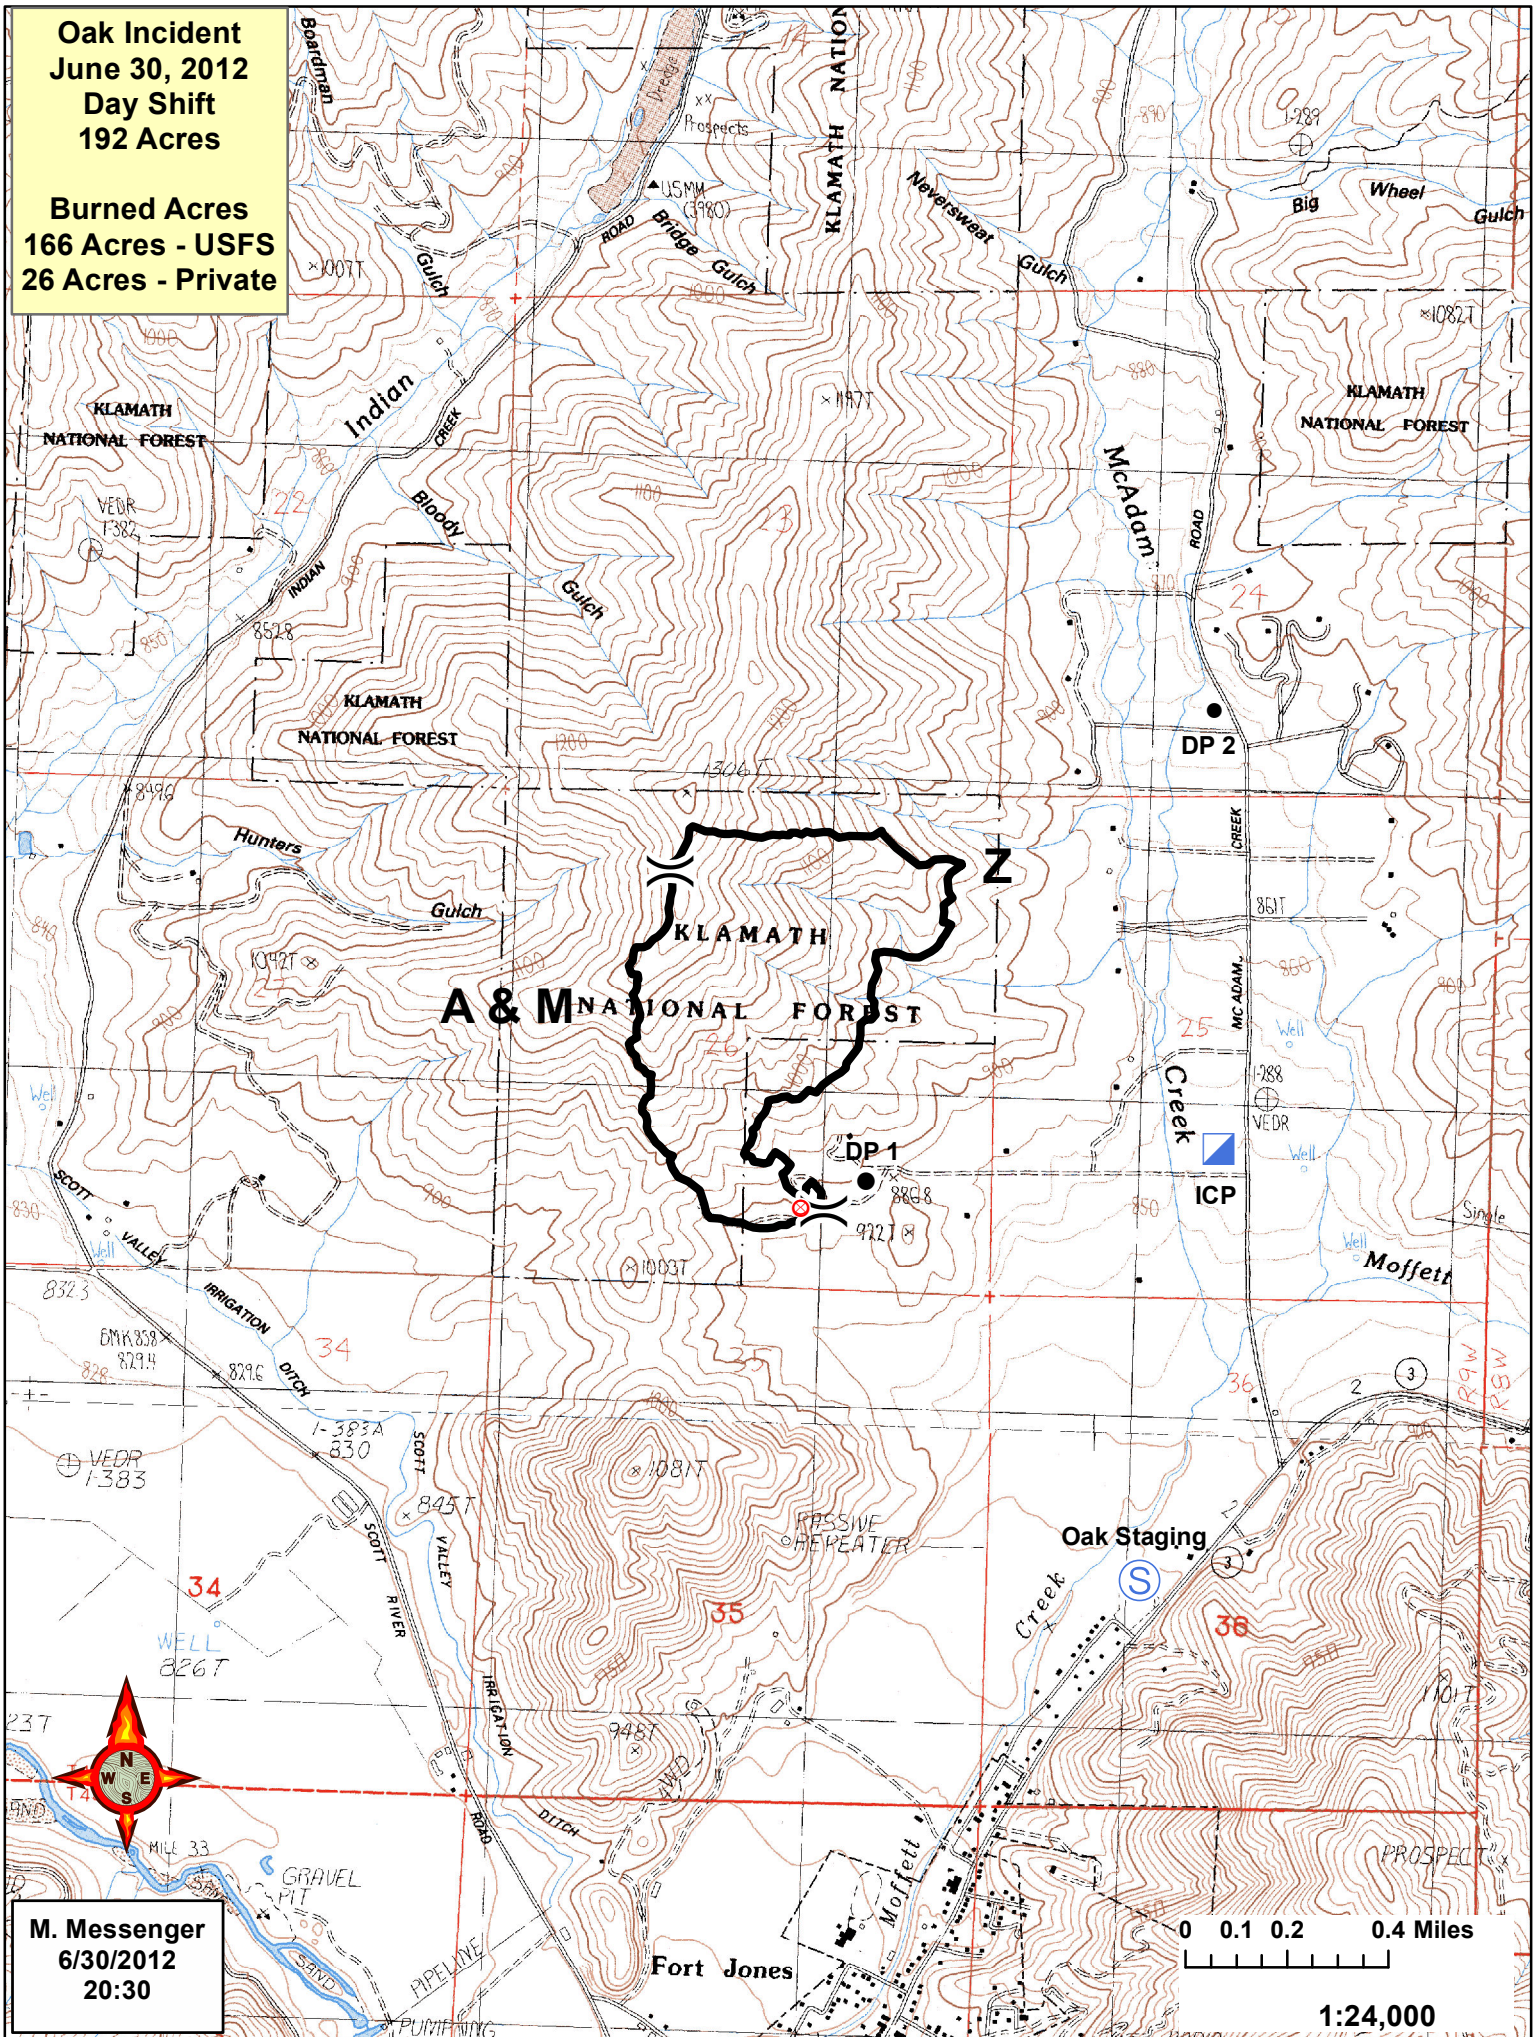

Oak Incident
June 30, 2012
Day Shift
192 Acres

Burned Acres
166 Acres - USFS
26 Acres - Private

M. Messenger
6/30/2012
20:30

1:24,000