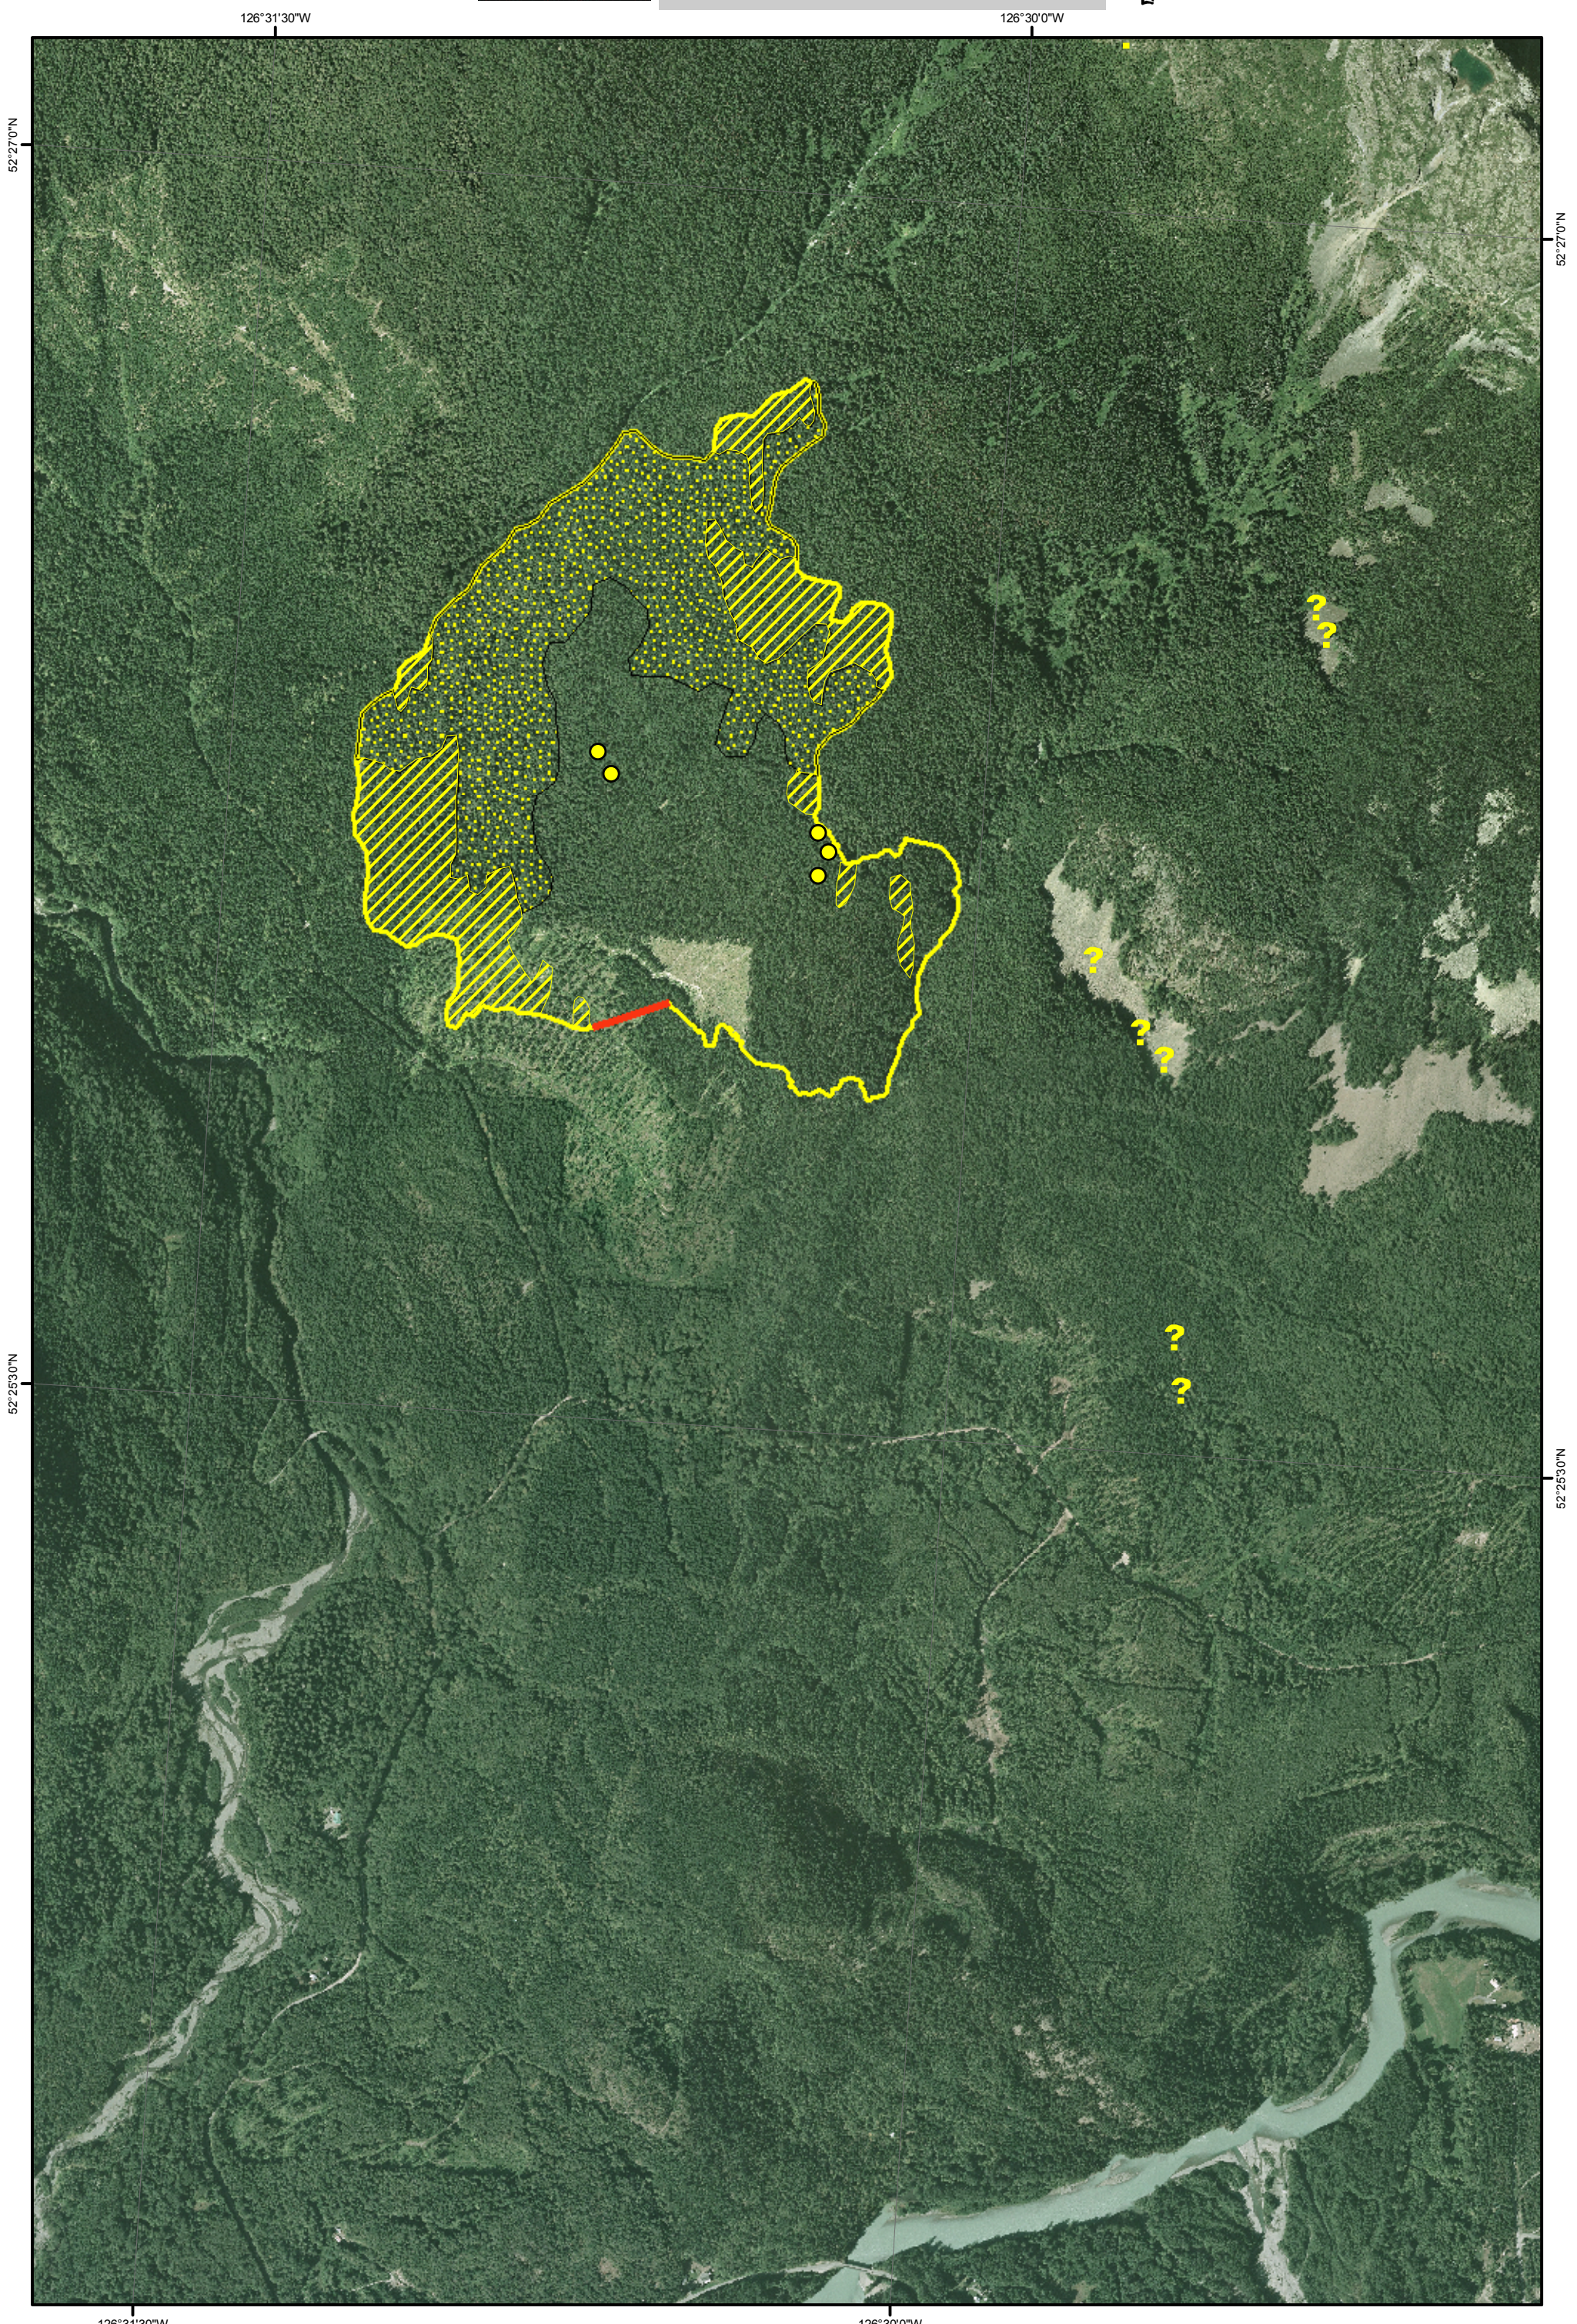

Fire VA1231

Imagery Acquired August 6, 2009
2153 MDT, 132 Hectares

Isolated Heat	Heat Perimeter
Intense Heat	Estimated Perimeter
Scattered Heat	Suspicious Heat

52°27'0"N

52°25'30"N

52°27'0"N

52°25'30"N

126°31'30"W

126°30'0"W

126°31'30"W

126°30'0"W