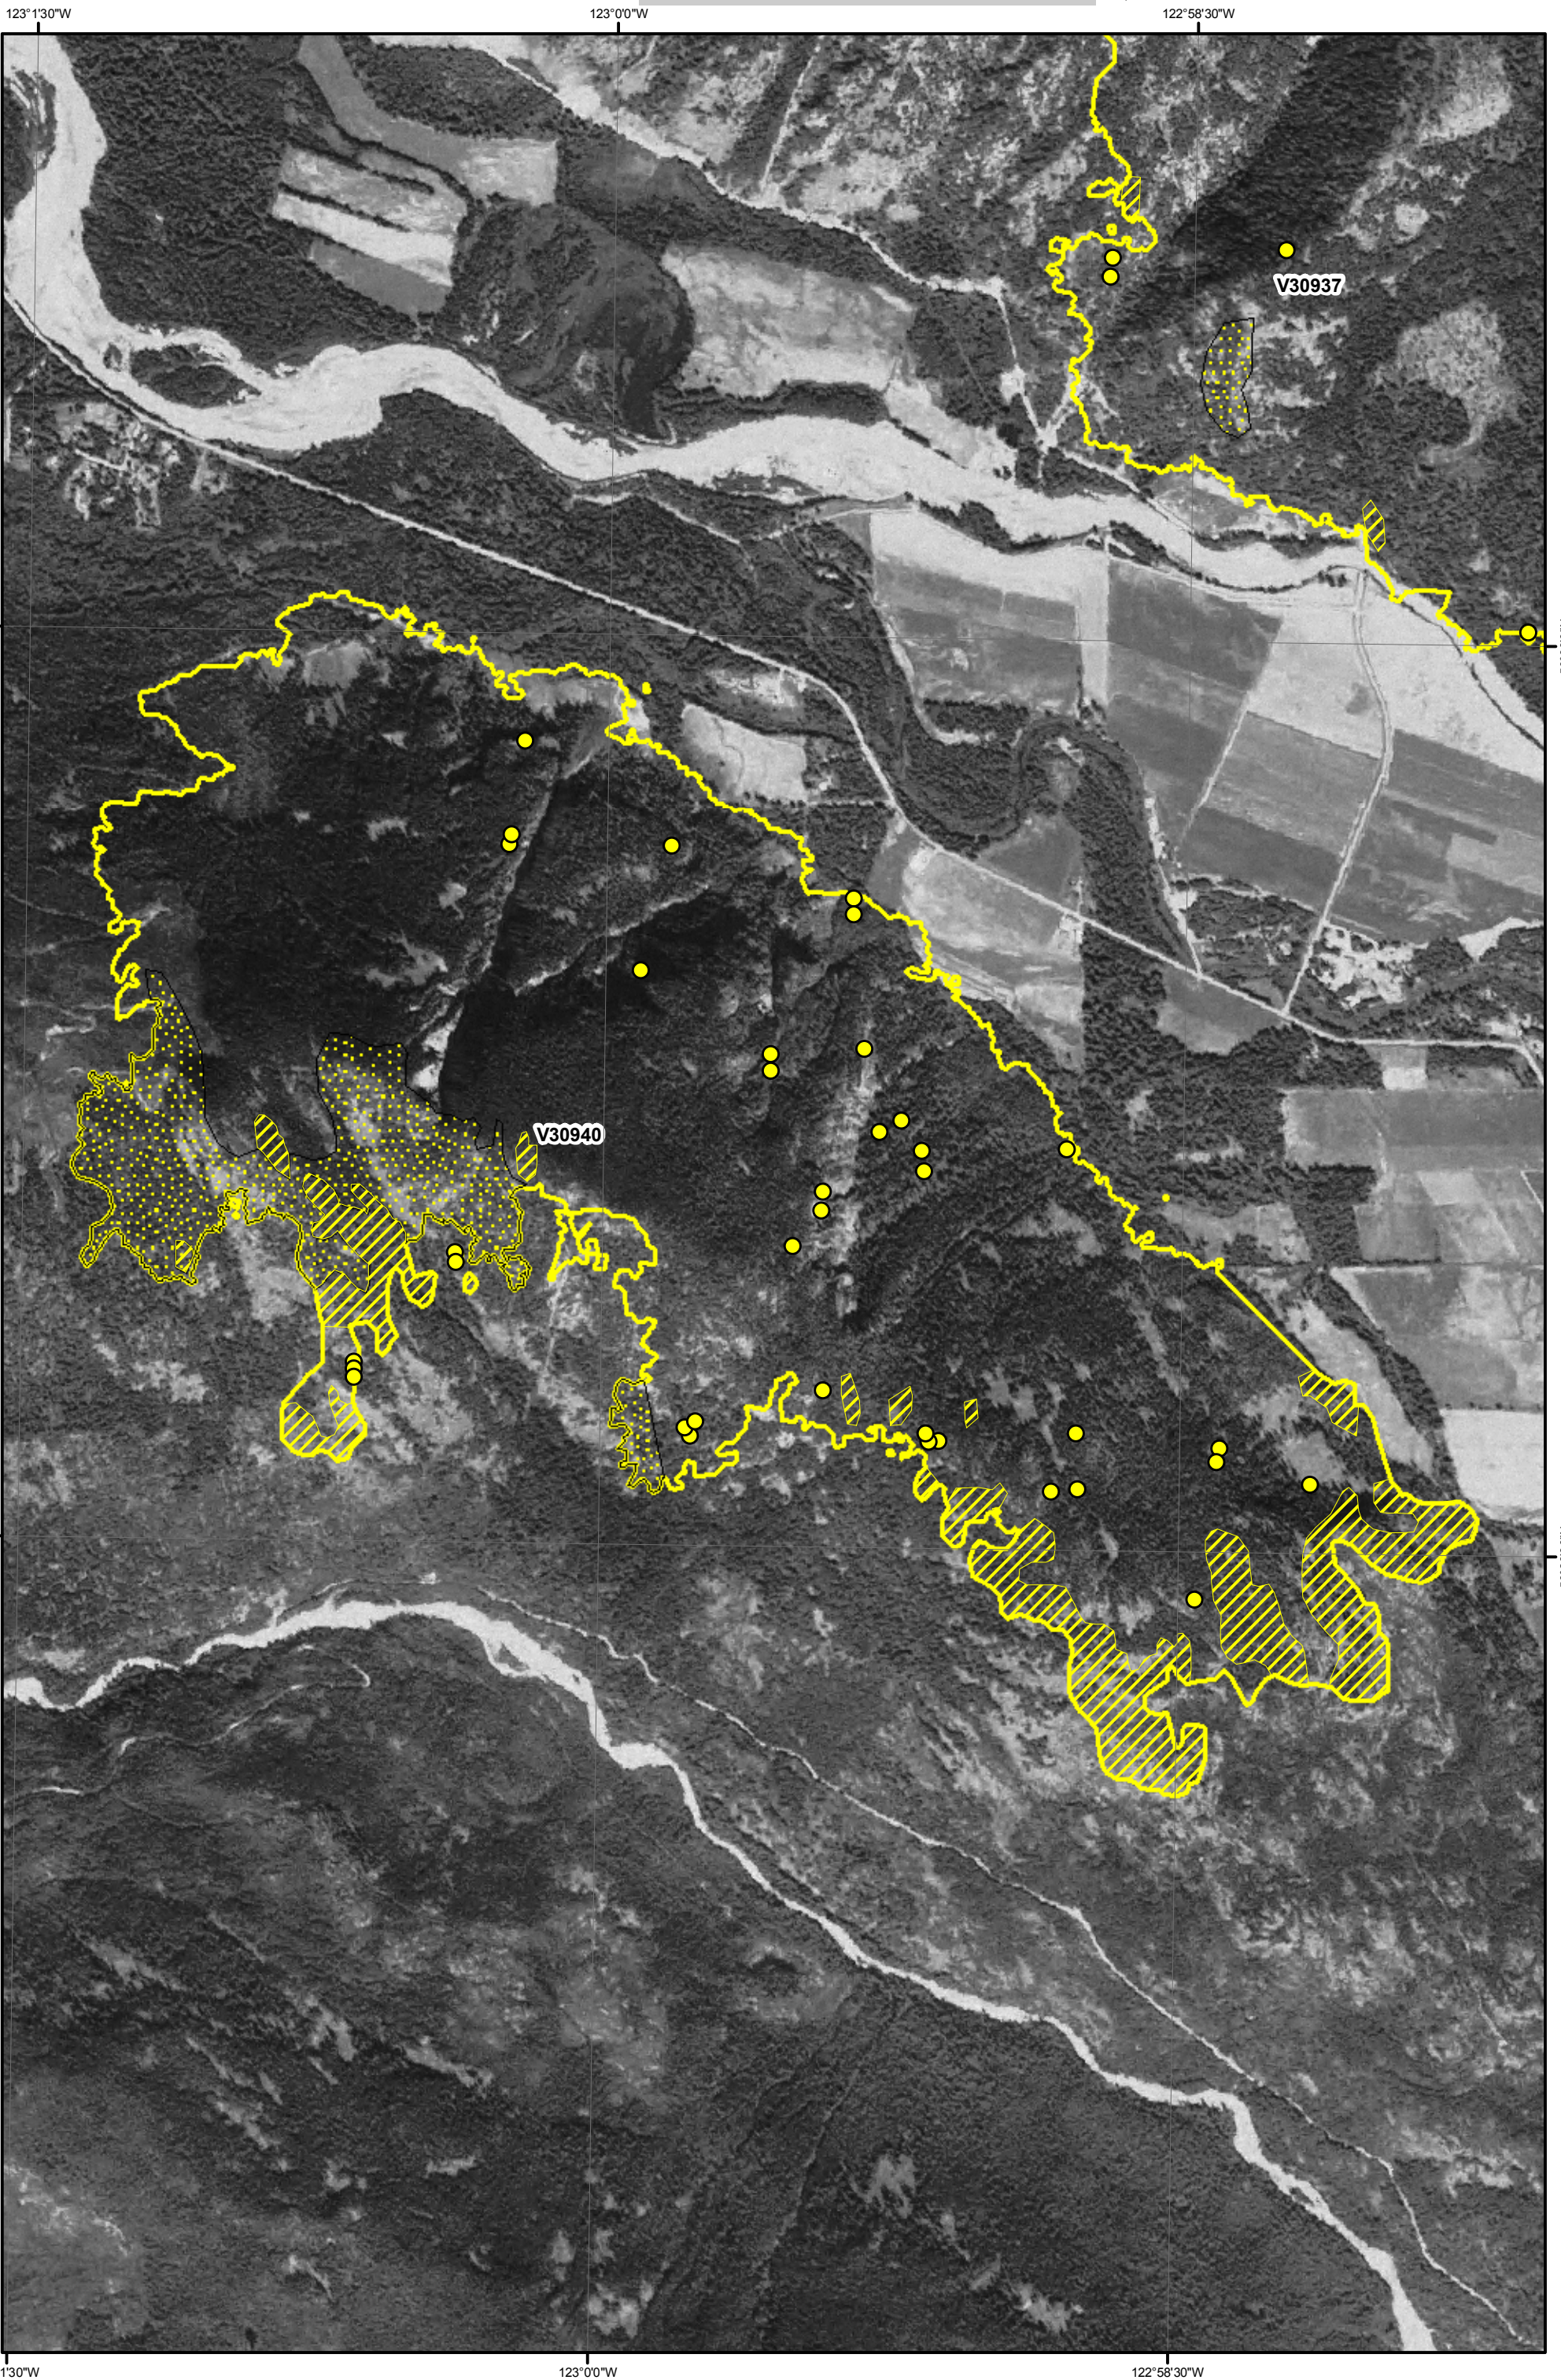

Fire V30940

Imagery Acquired August 7, 2009
2033 MDT, 516 Hectares

- Isolated Heat
- Intense Heat
- Scattered Heat
- Heat Perimeter

0.5 0.25 0
Kilometers

123°1'30"W

123°0'0"W

122°58'30"W

50°30'0"N

50°30'0"N

50°28'30"N

50°28'30"N

123°1'30"W

123°0'0"W

122°58'30"W