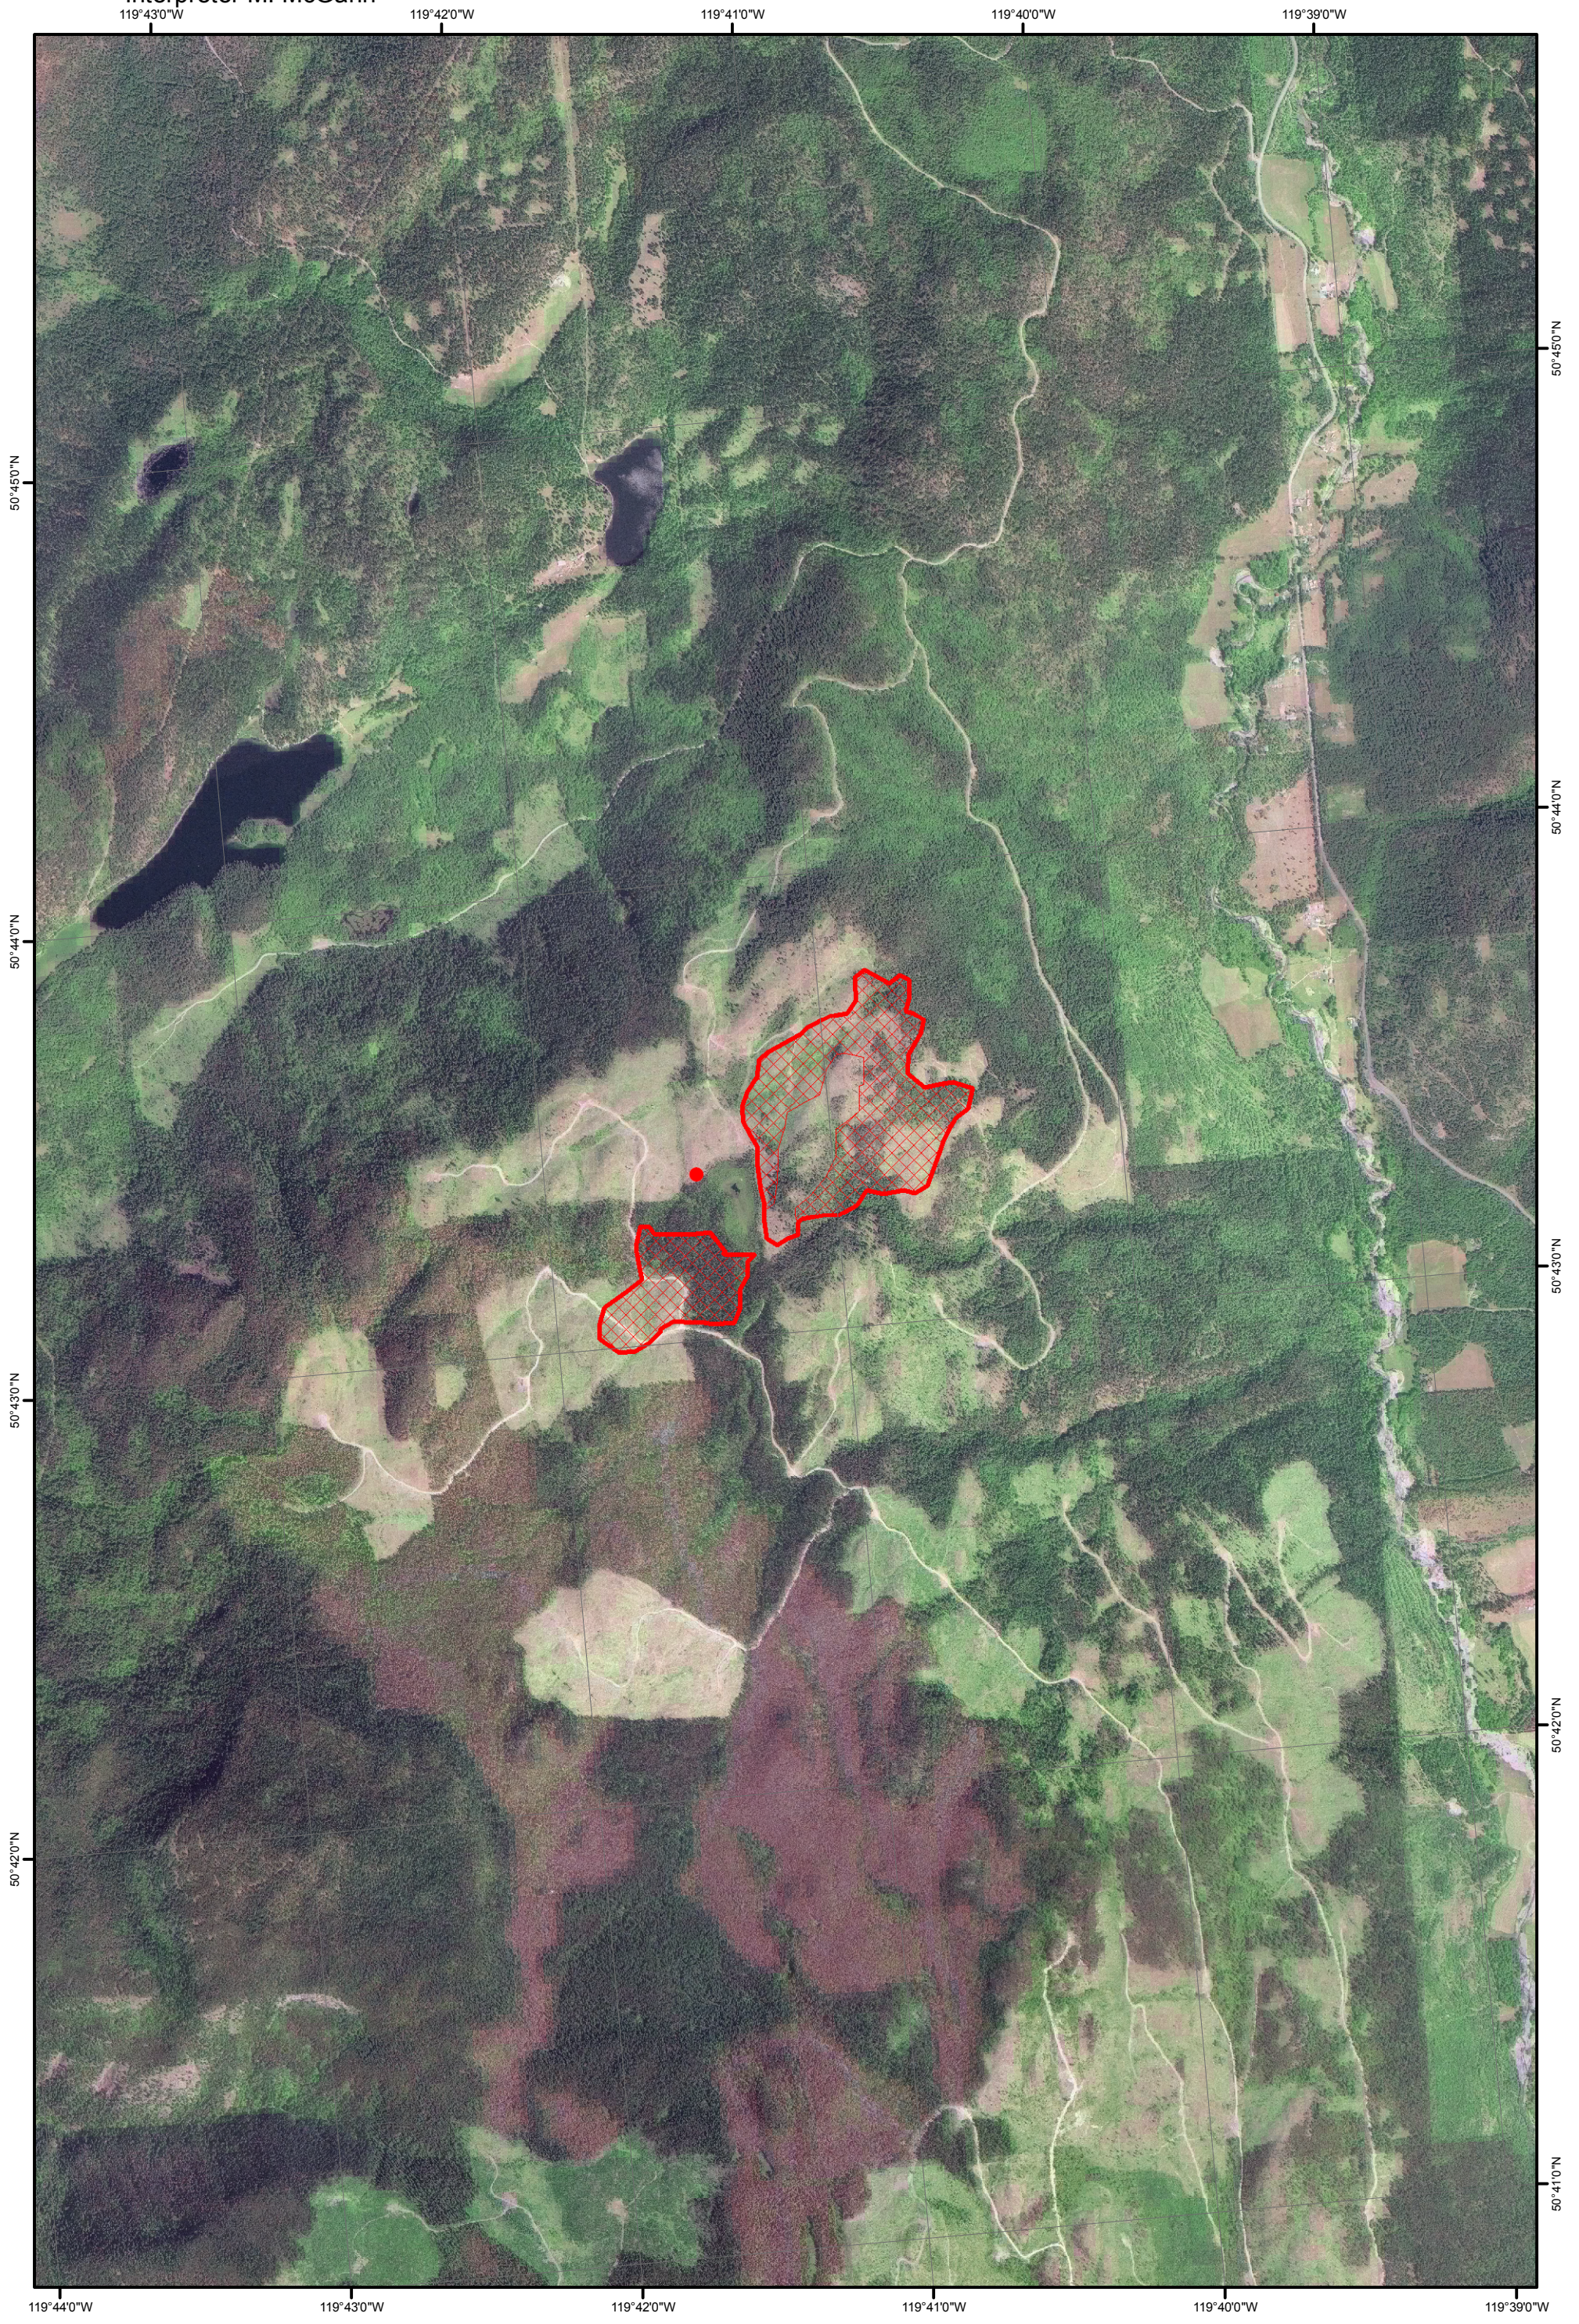

Fire K31585  
Imagery Acquired August 24, 2009 01:30  
MDT  
190 Acres  
Interpreter M. McGann

- Isolated Heat
- ▨ Intense Heat
- ▭ Heat Perimeter

0 0.2 0.4 0.8 Kilometers

50°45'0"N  
50°44'0"N  
50°43'0"N  
50°42'0"N

50°45'0"N  
50°44'0"N  
50°43'0"N  
50°42'0"N  
50°41'0"N

119°44'0"W 119°43'0"W 119°42'0"W 119°41'0"W 119°40'0"W 119°39'0"W