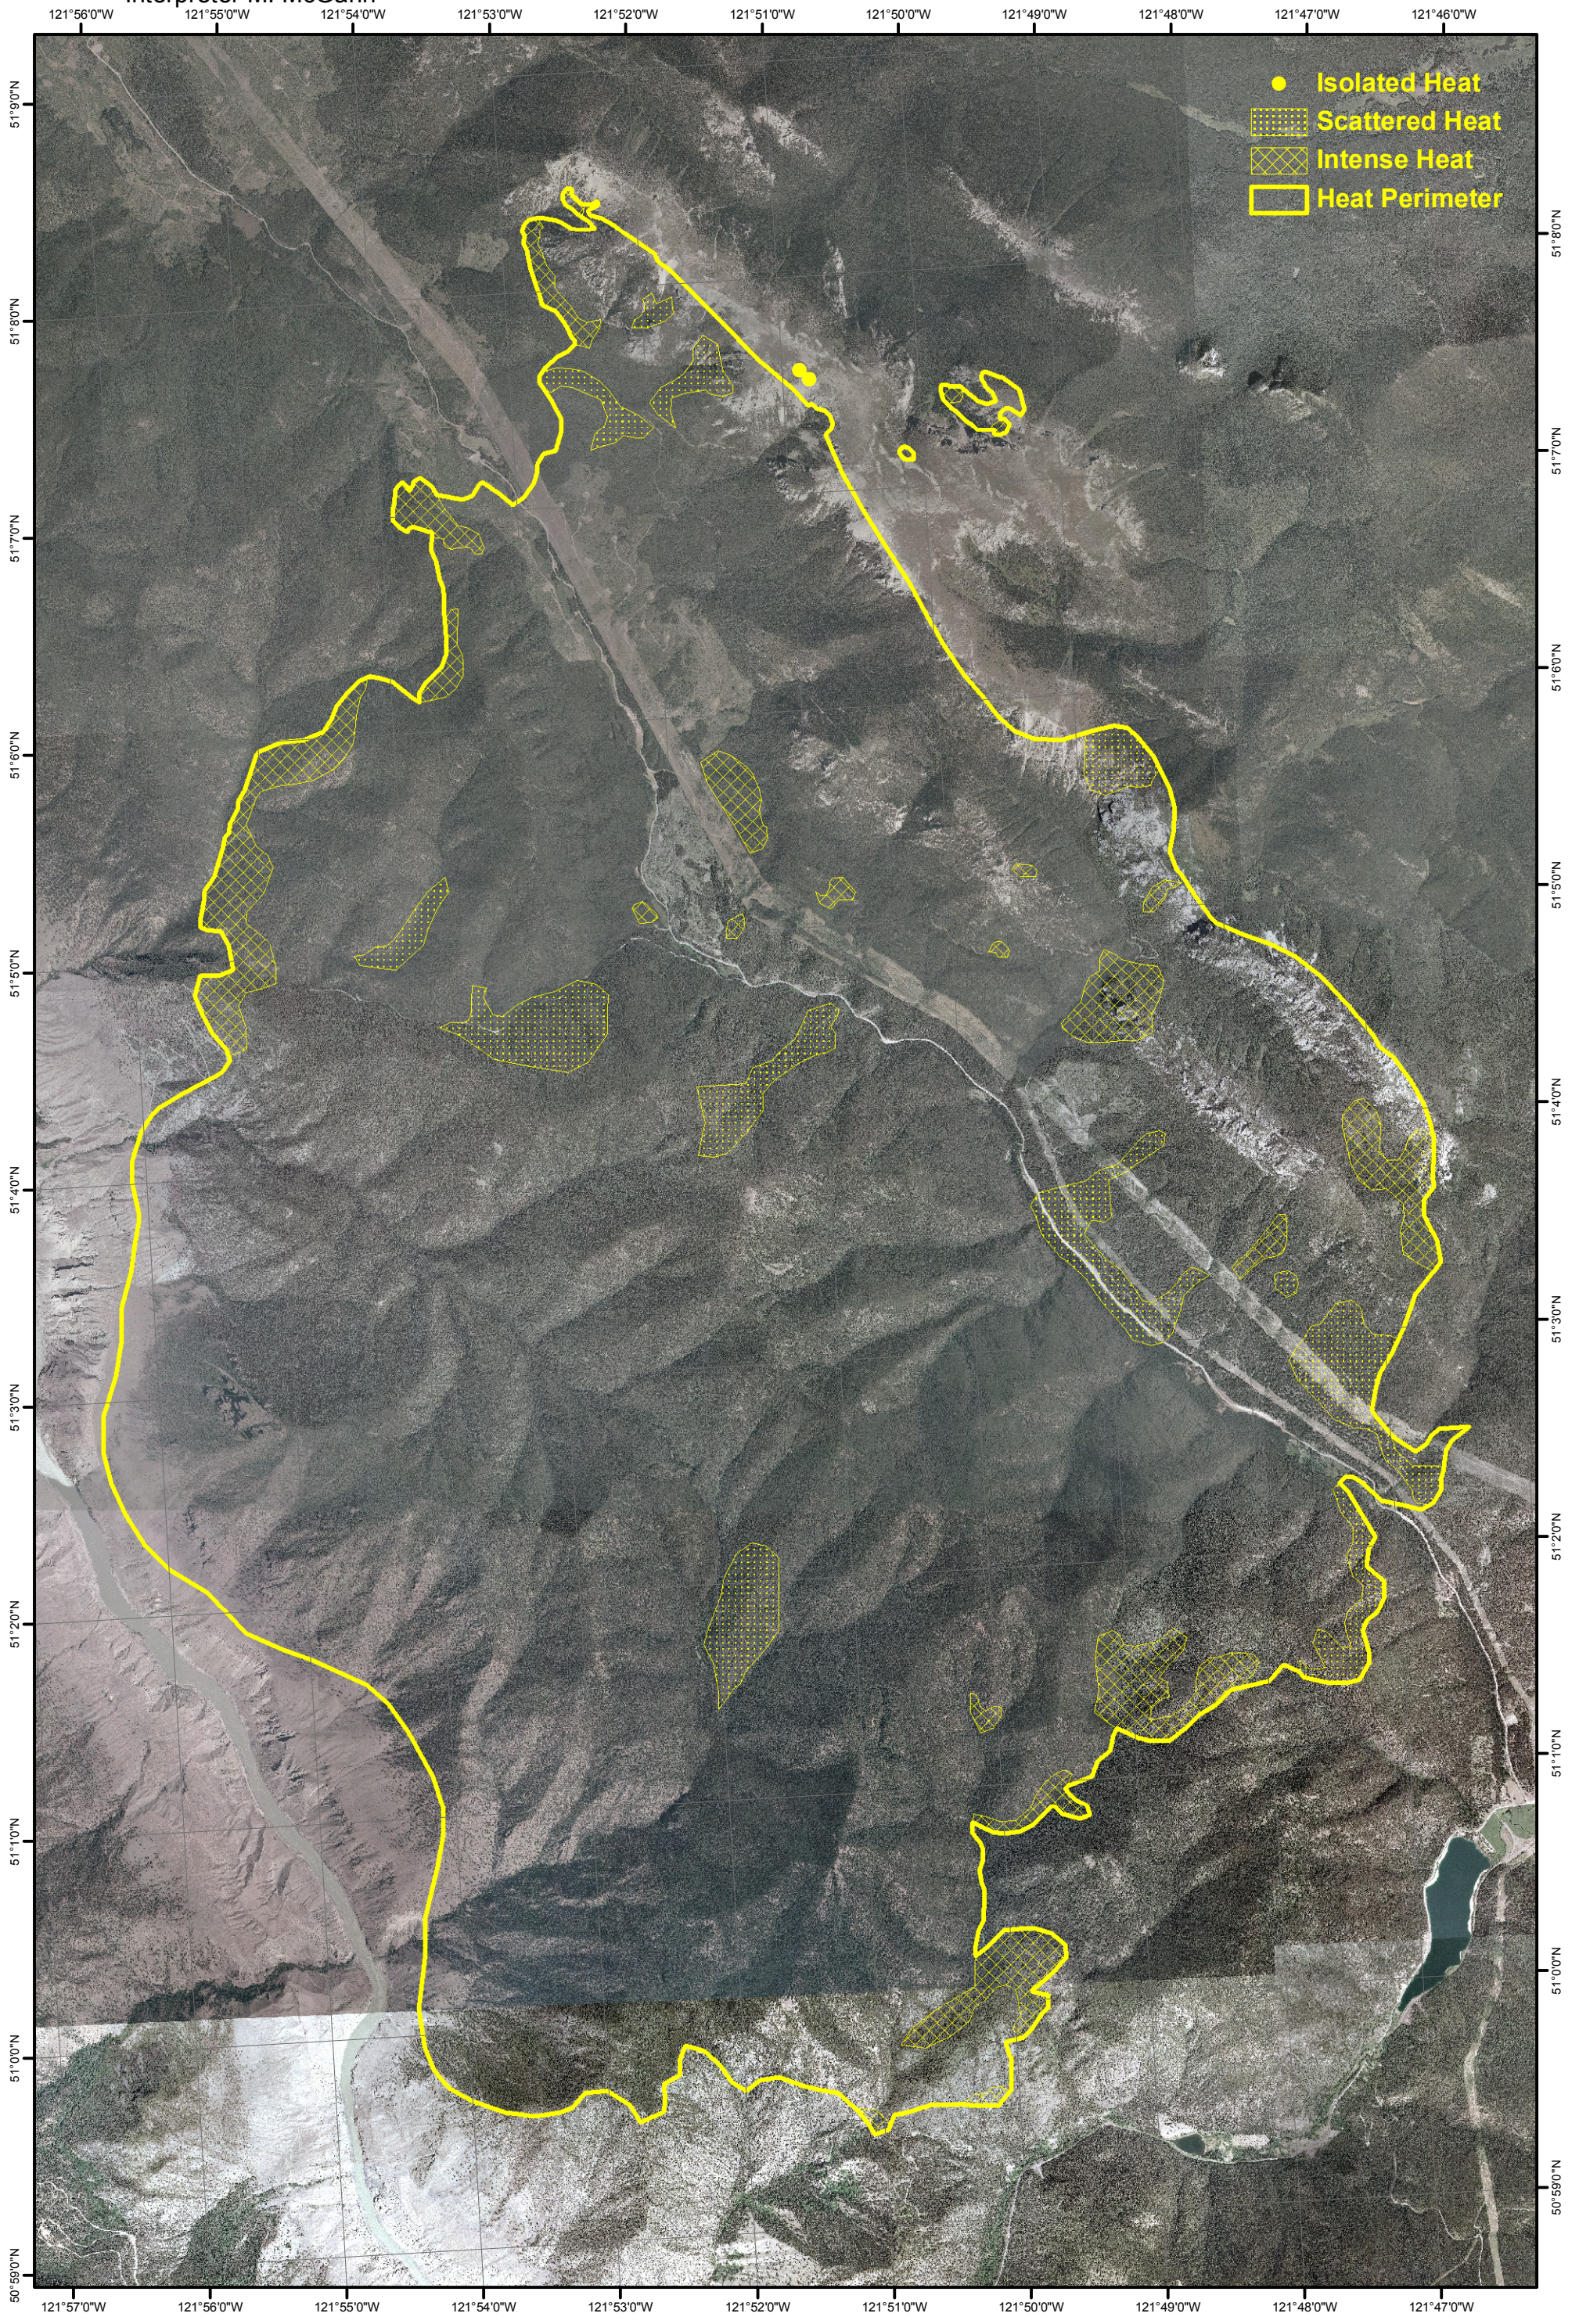

Fire C40429  
Imagery Acquired August 25, 2009 00:48  
MDT  
113,742 Hectares  
Interpreter M. McGann

- Isolated Heat
- ▤ Scattered Heat
- ▨ Intense Heat
- ▭ Heat Perimeter