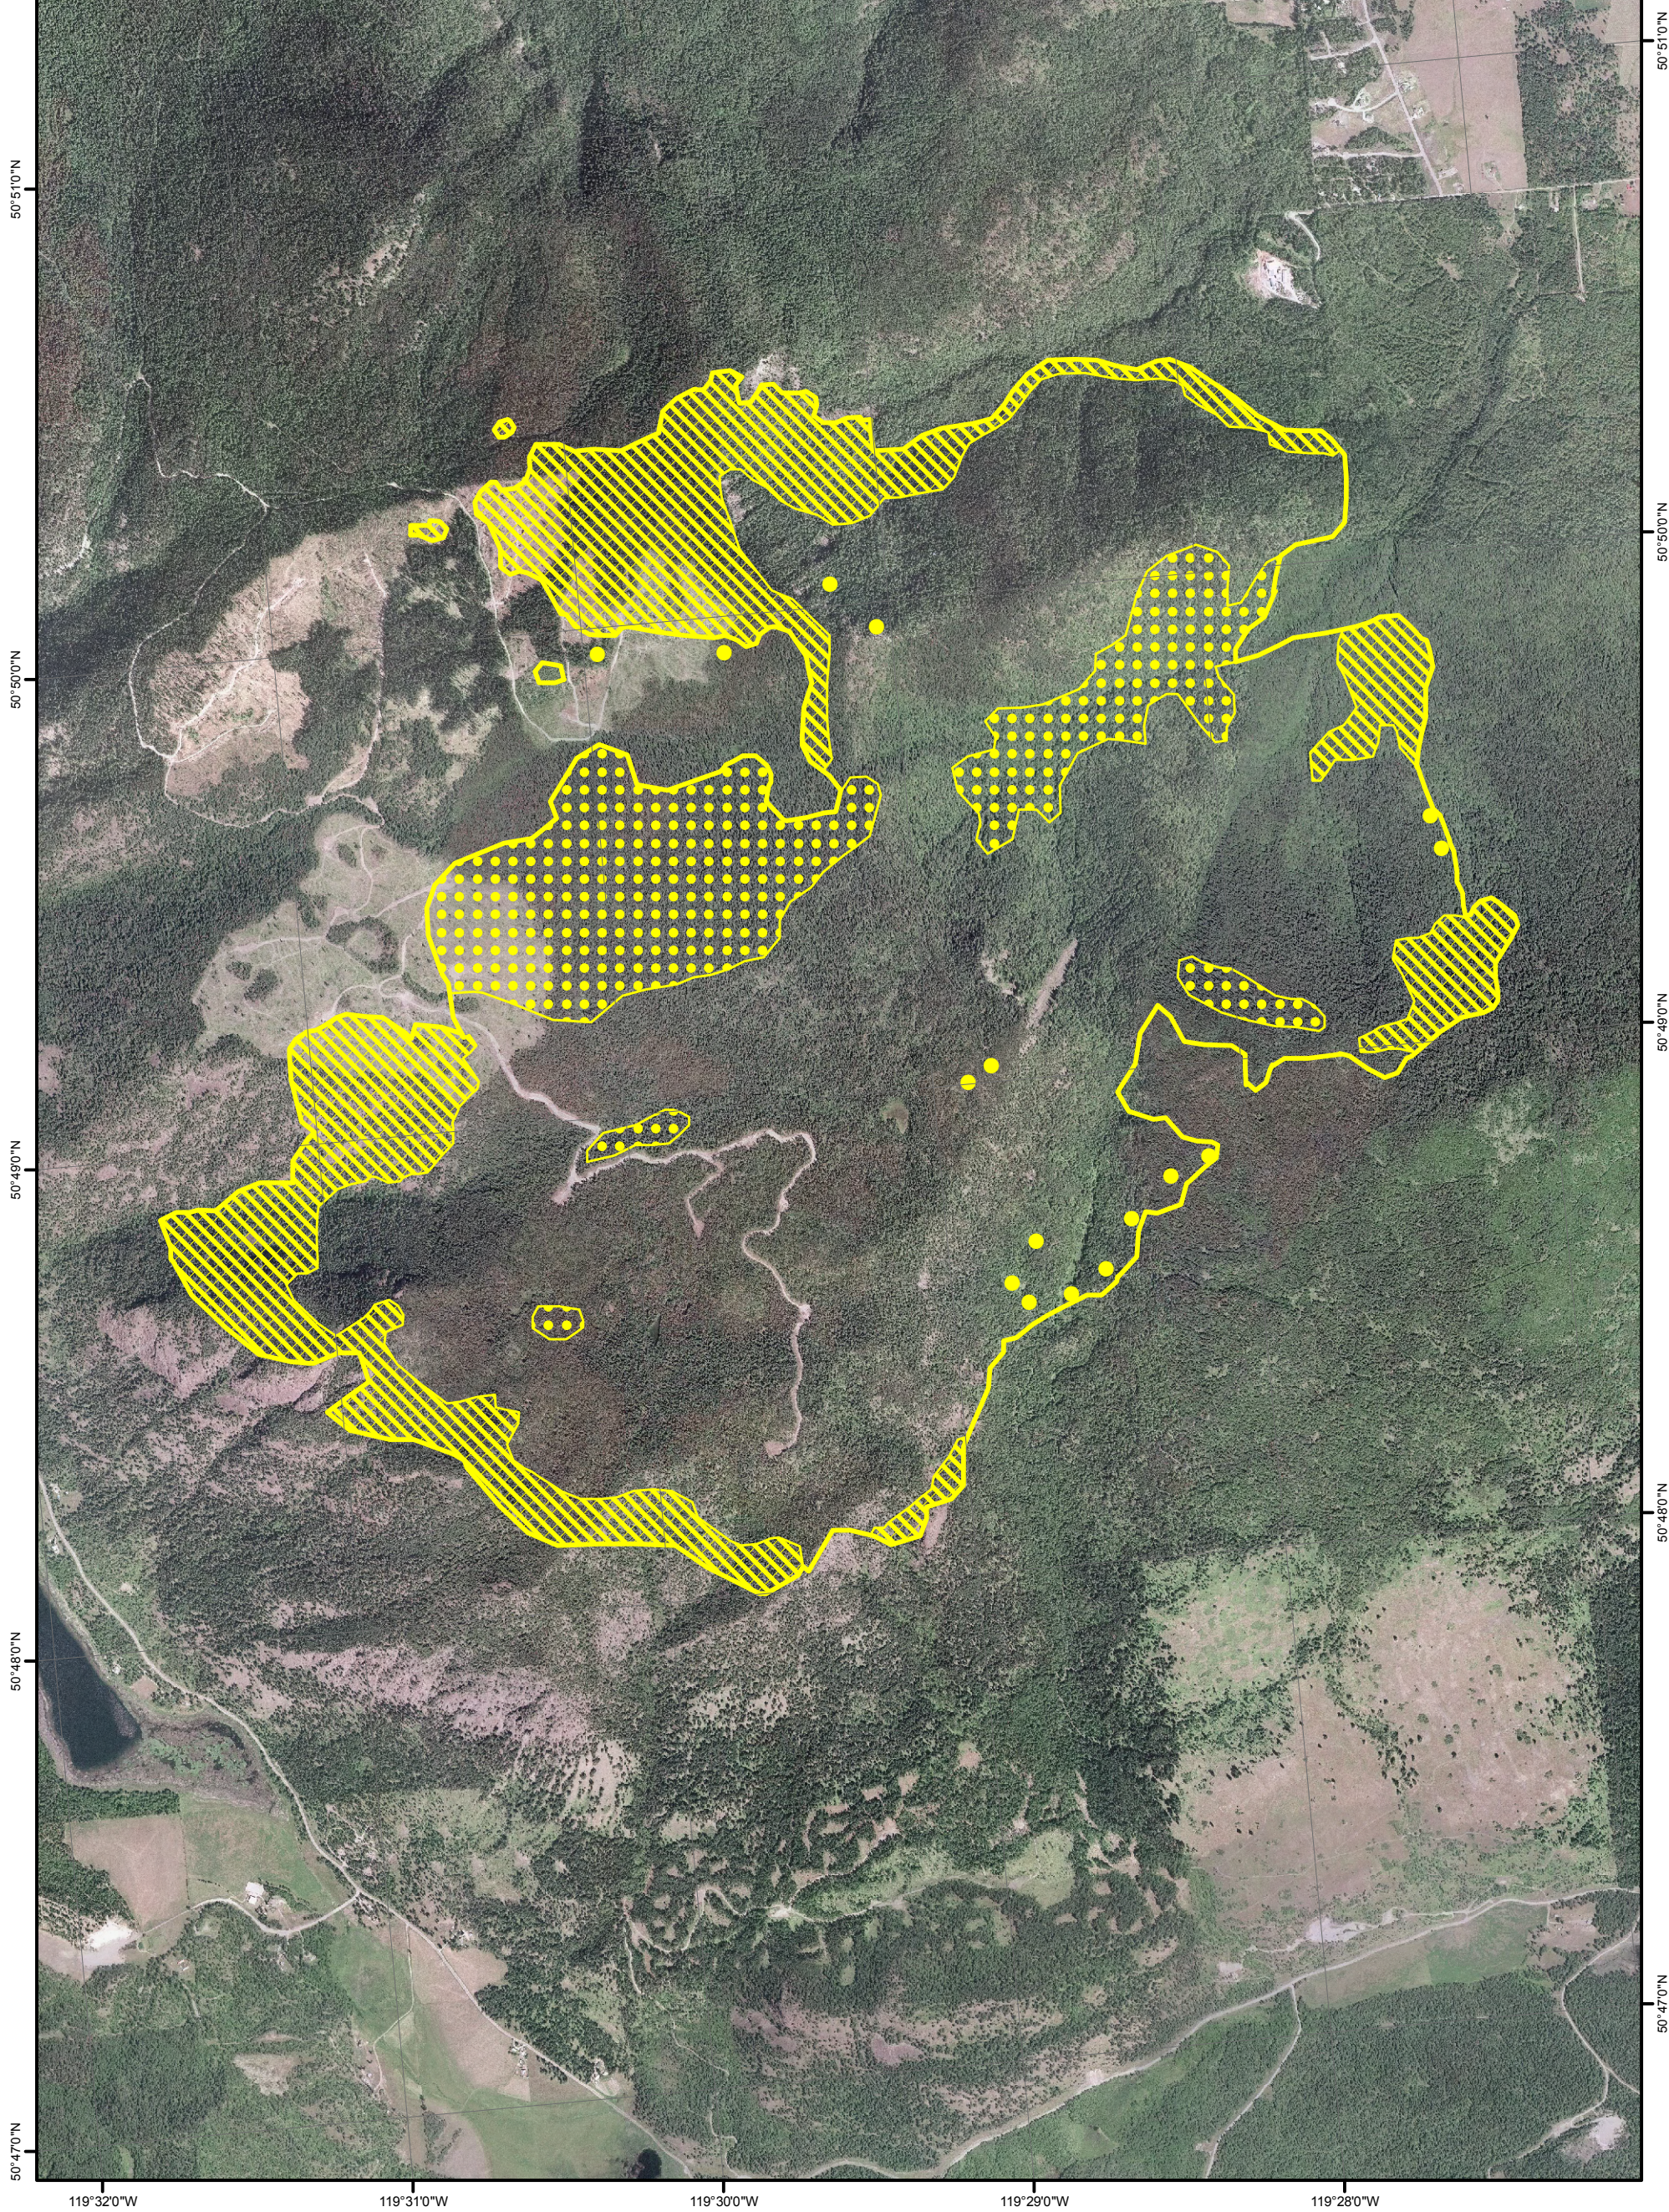

Fire K31483 Notch Hill
Thermal Image August 27, 2009 23:15
1,330 Hectares
Interpreter M. McGann

0 0.5 1 2 Kilometers

119°31'0"W 119°30'0"W 119°29'0"W 119°28'0"W 119°27'0"W

- Isolated Heat
- Scattered Heat
- ▨ Intense Heat
- ▭ Heat Perimeter

50°51'0"N

50°50'0"N

50°49'0"N

50°48'0"N

50°47'0"N

50°51'0"N

50°50'0"N

50°49'0"N

50°48'0"N

50°47'0"N

119°32'0"W 119°31'0"W 119°30'0"W 119°29'0"W 119°28'0"W