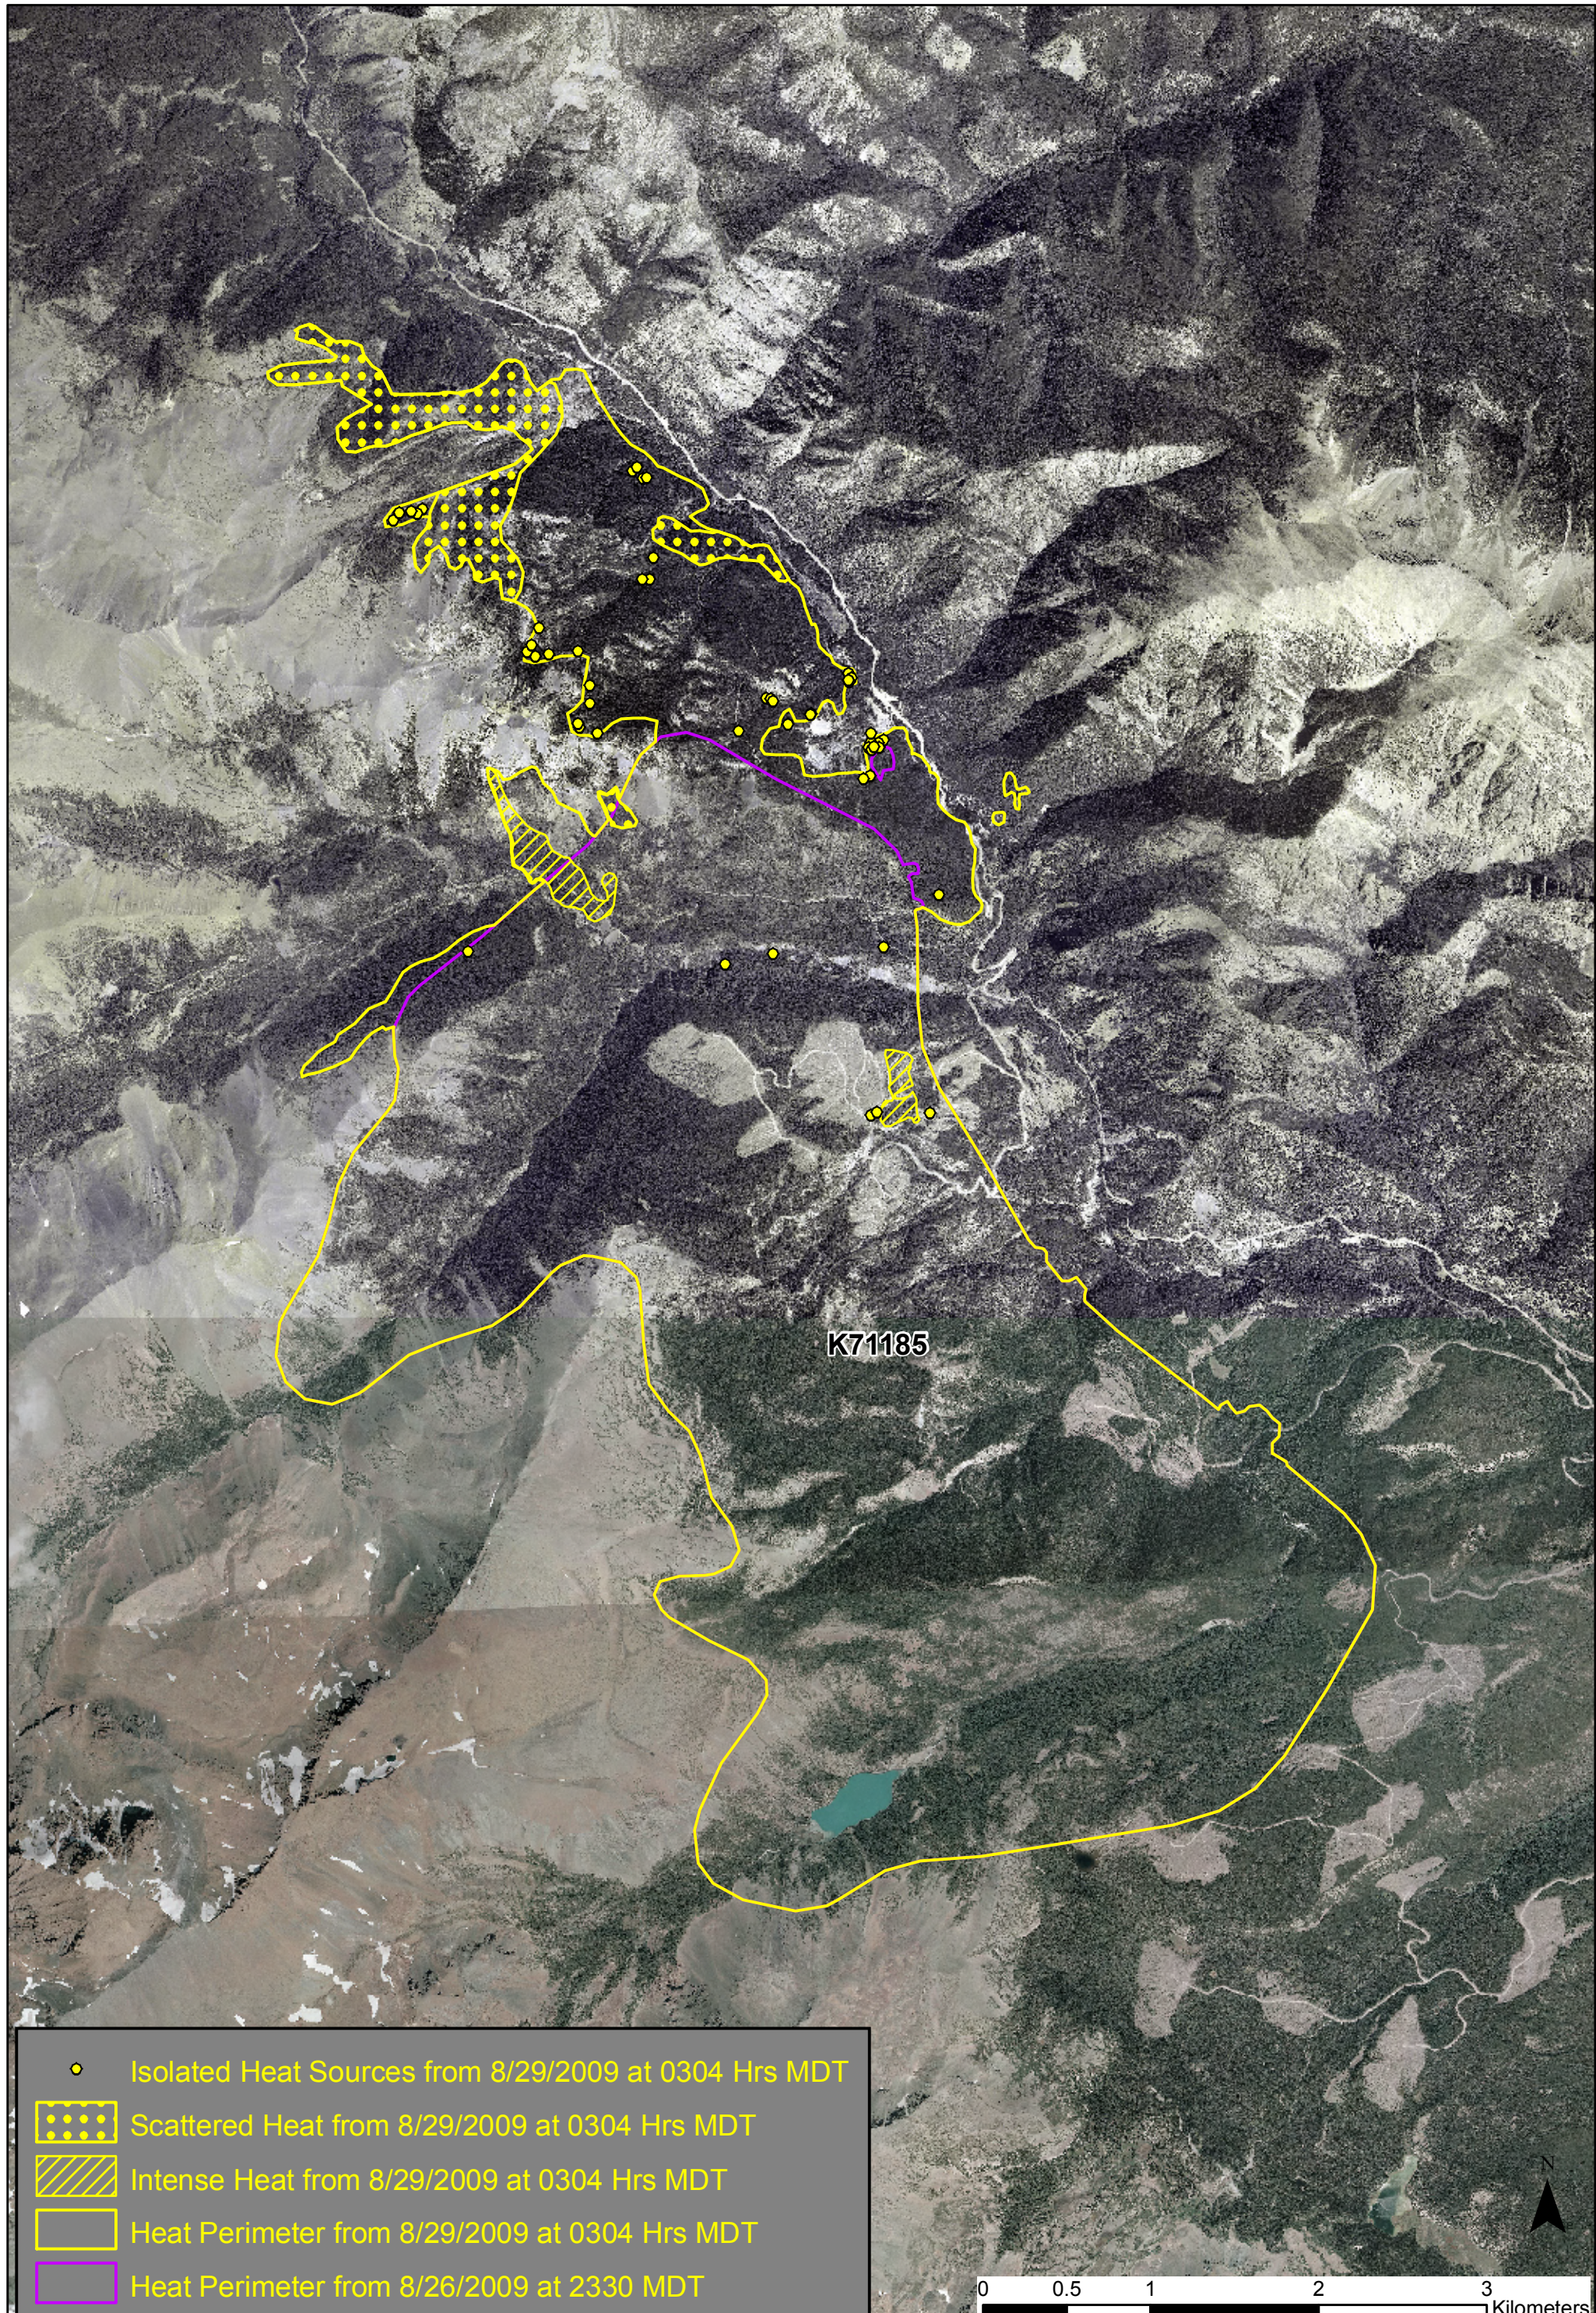

Infrared Map for K71185, Big Dog Mt
Flown at 0304 Hours MDT, August 29, 2009
IR Interpreter: Elise Bowne
2581 Hectares from IR Heat Perimeter

K71185

- Isolated Heat Sources from 8/29/2009 at 0304 Hrs MDT
- Scattered Heat from 8/29/2009 at 0304 Hrs MDT
- Intense Heat from 8/29/2009 at 0304 Hrs MDT
- Heat Perimeter from 8/29/2009 at 0304 Hrs MDT
- Heat Perimeter from 8/26/2009 at 2330 MDT