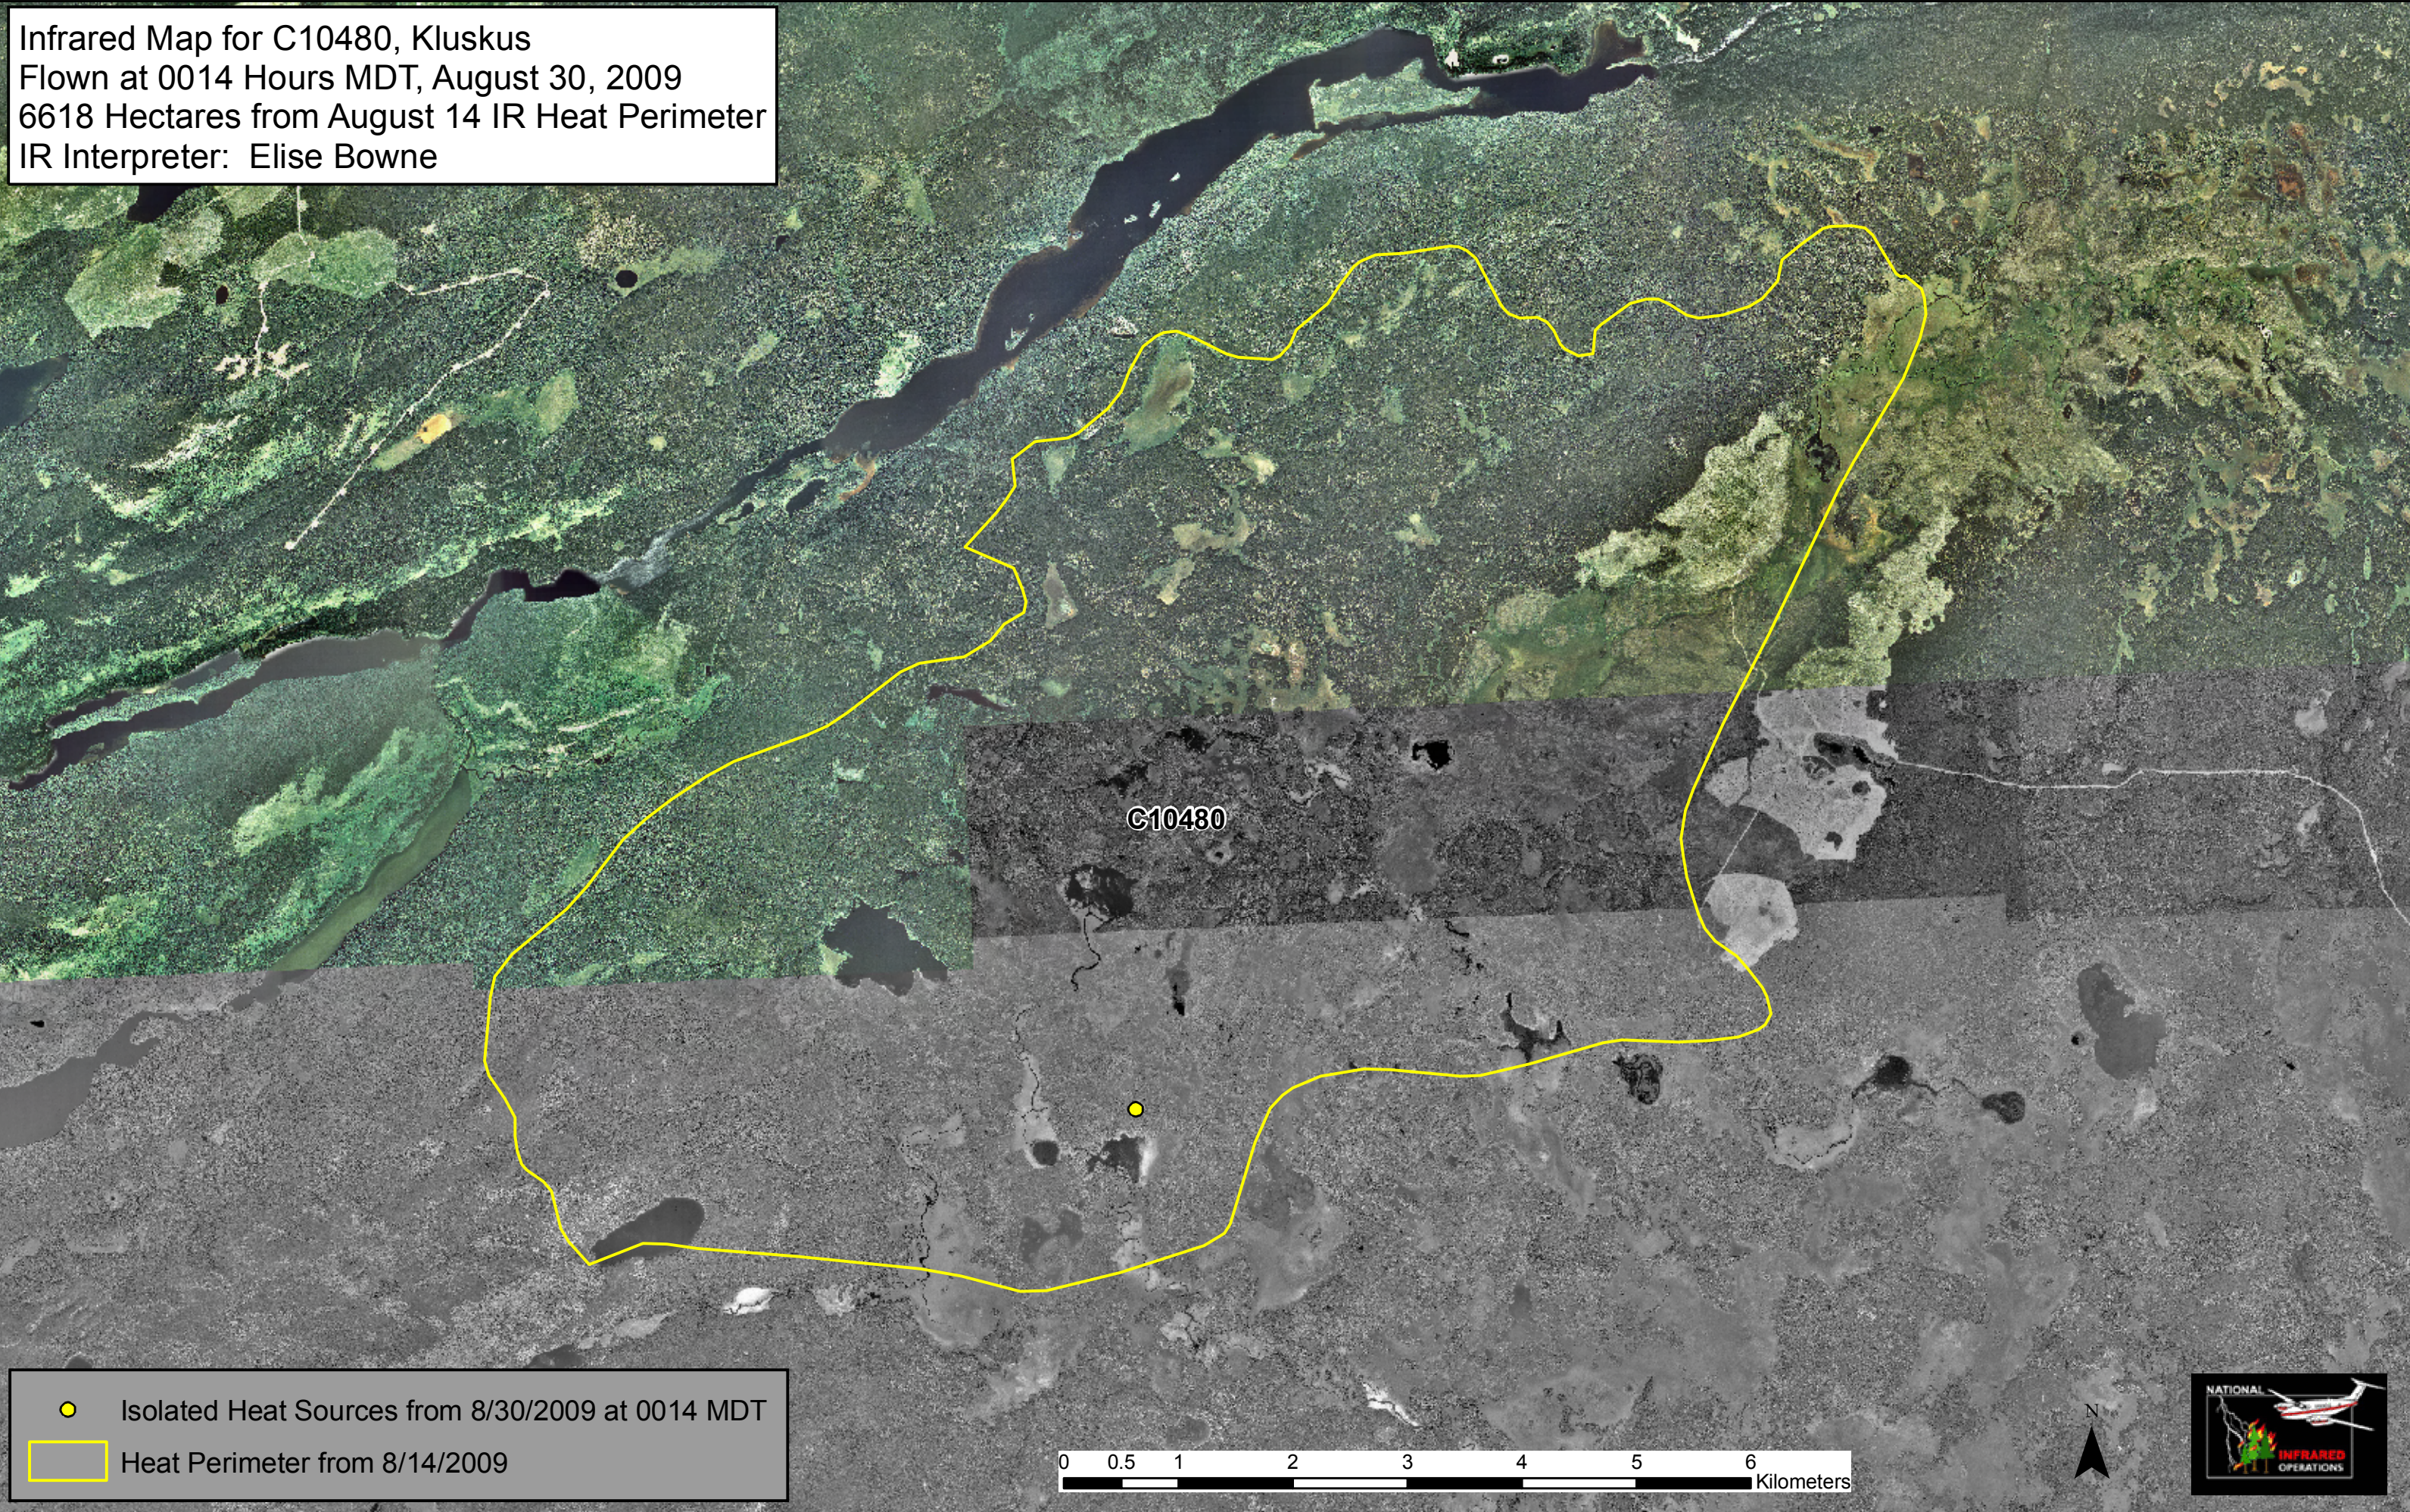

Infrared Map for C10480, Kluskus
Flown at 0014 Hours MDT, August 30, 2009
6618 Hectares from August 14 IR Heat Perimeter
IR Interpreter: Elise Bowne

● Isolated Heat Sources from 8/30/2009 at 0014 MDT
□ Heat Perimeter from 8/14/2009

0 0.5 1 2 3 4 5 6 Kilometers