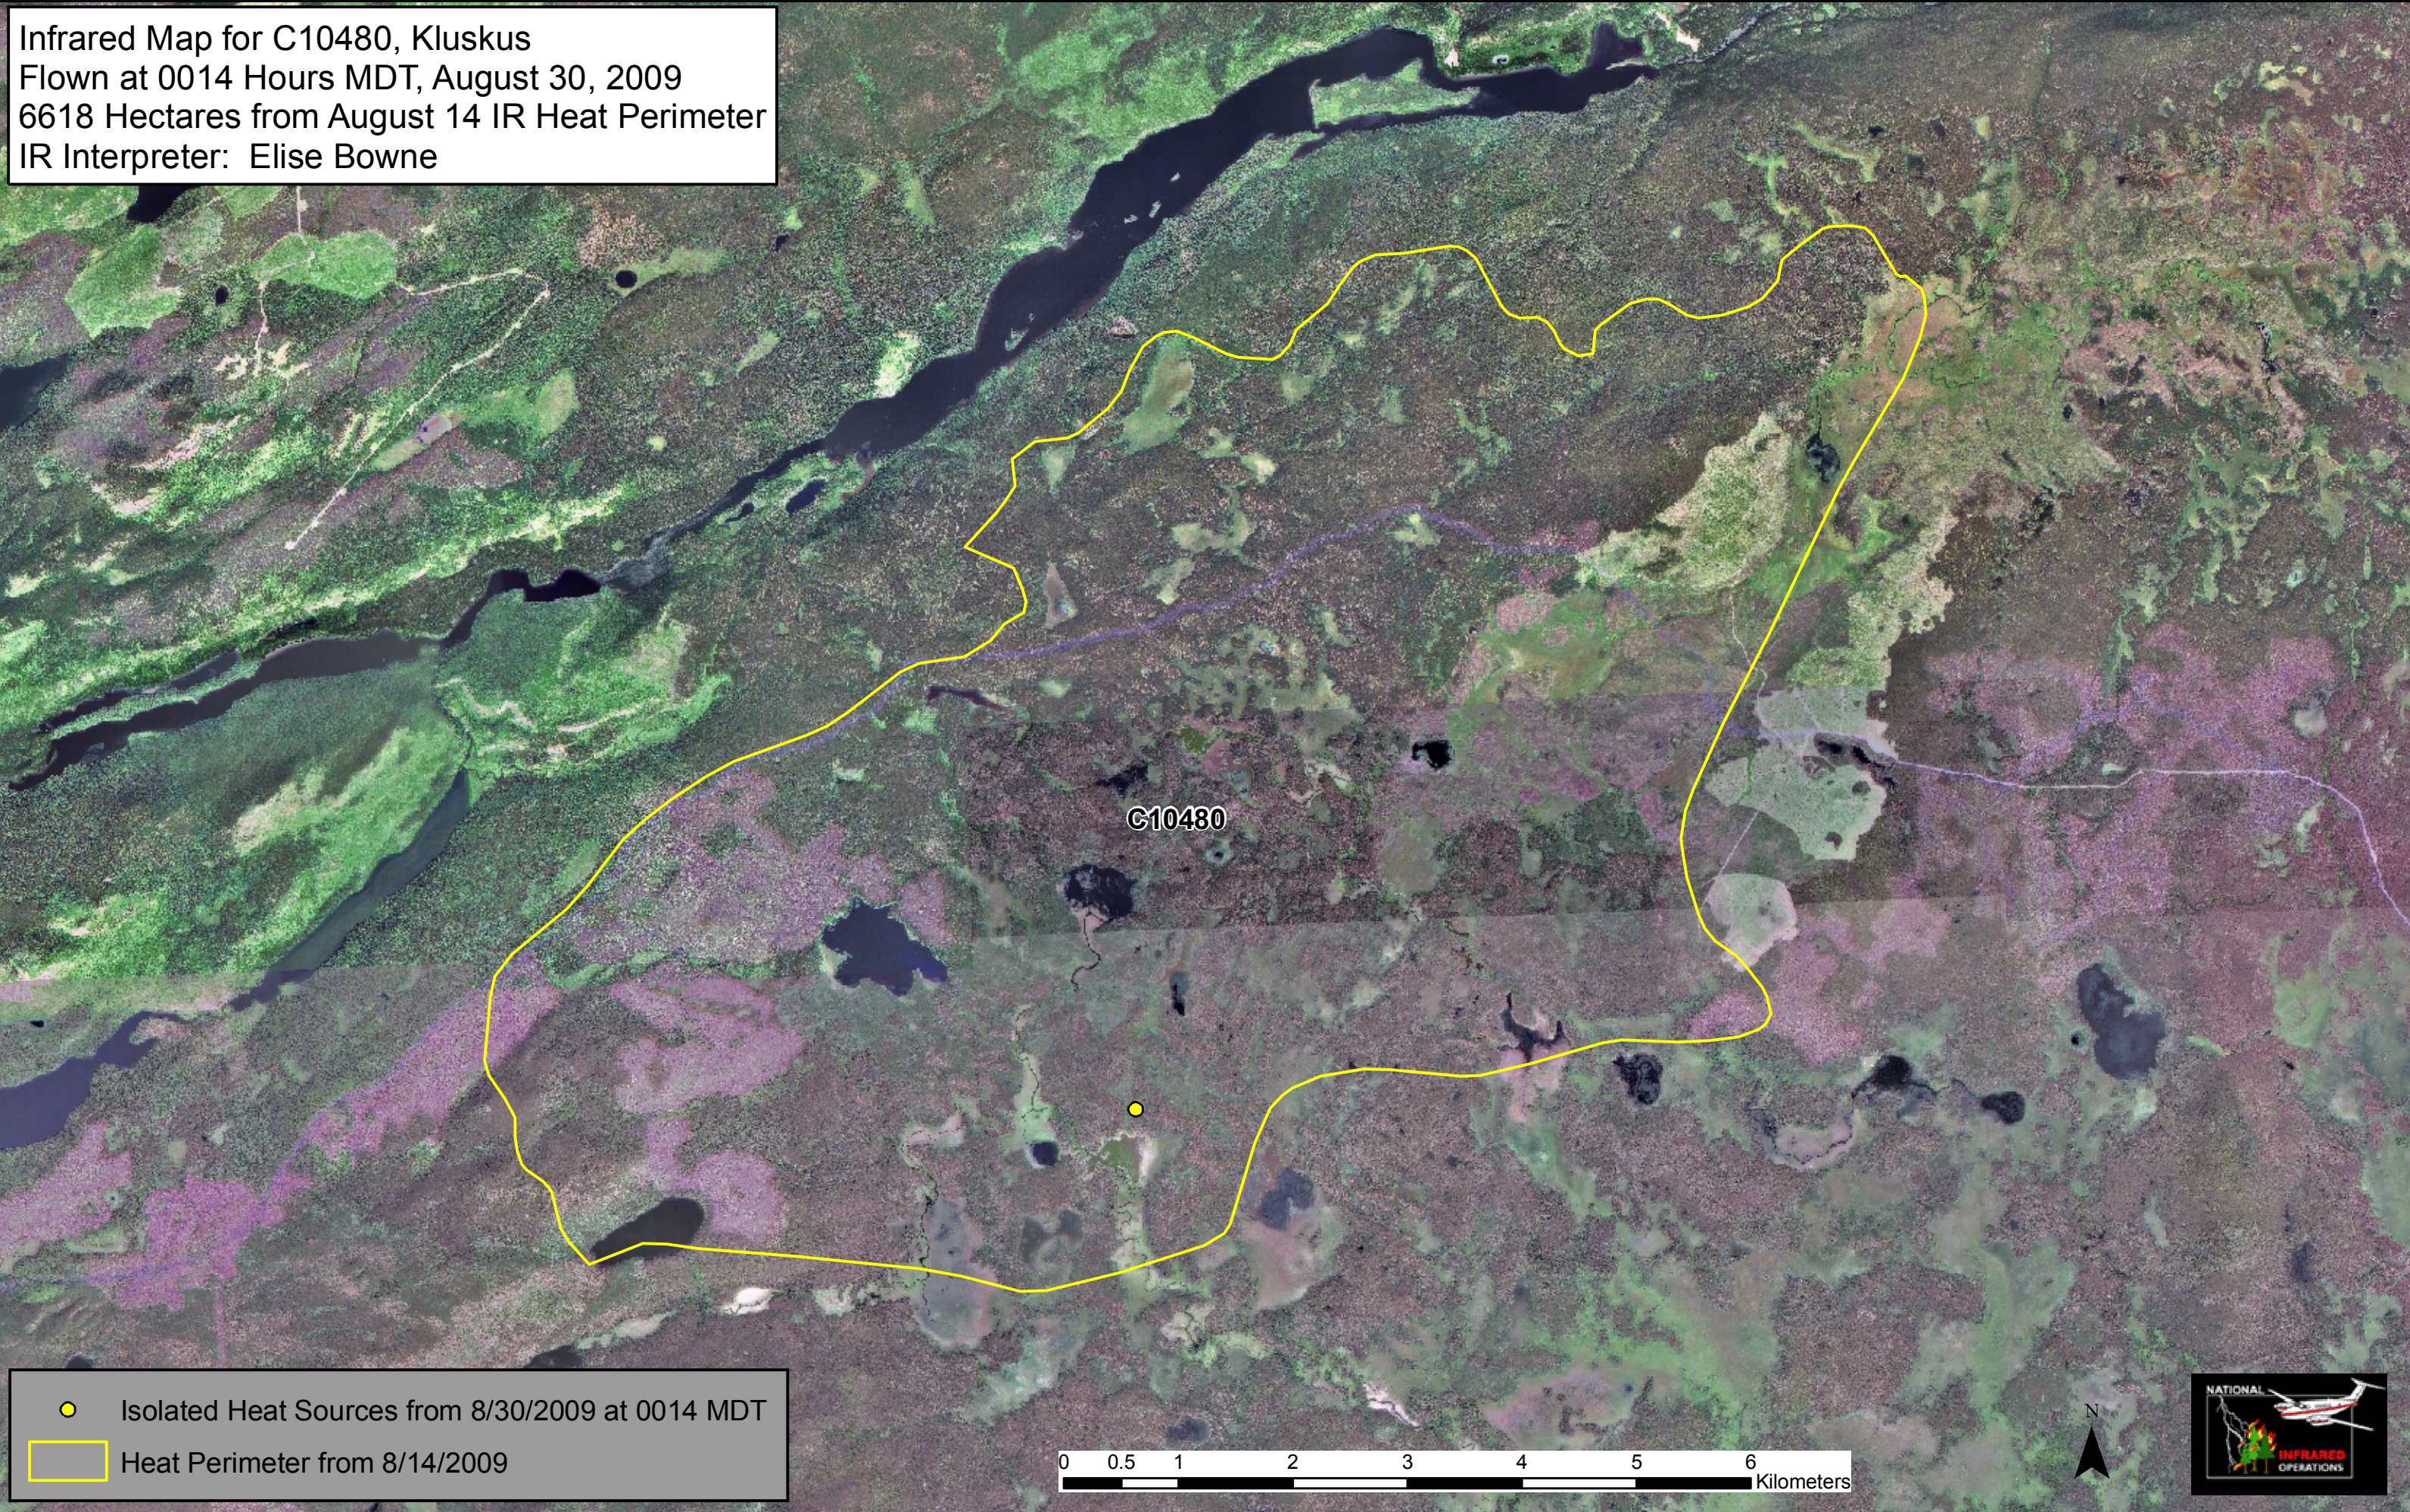

Infrared Map for C10480, Kluskus
Flown at 0014 Hours MDT, August 30, 2009
6618 Hectares from August 14 IR Heat Perimeter
IR Interpreter: Elise Bowne

● Isolated Heat Sources from 8/30/2009 at 0014 MDT
□ Heat Perimeter from 8/14/2009

0 0.5 1 2 3 4 5 6 Kilometers