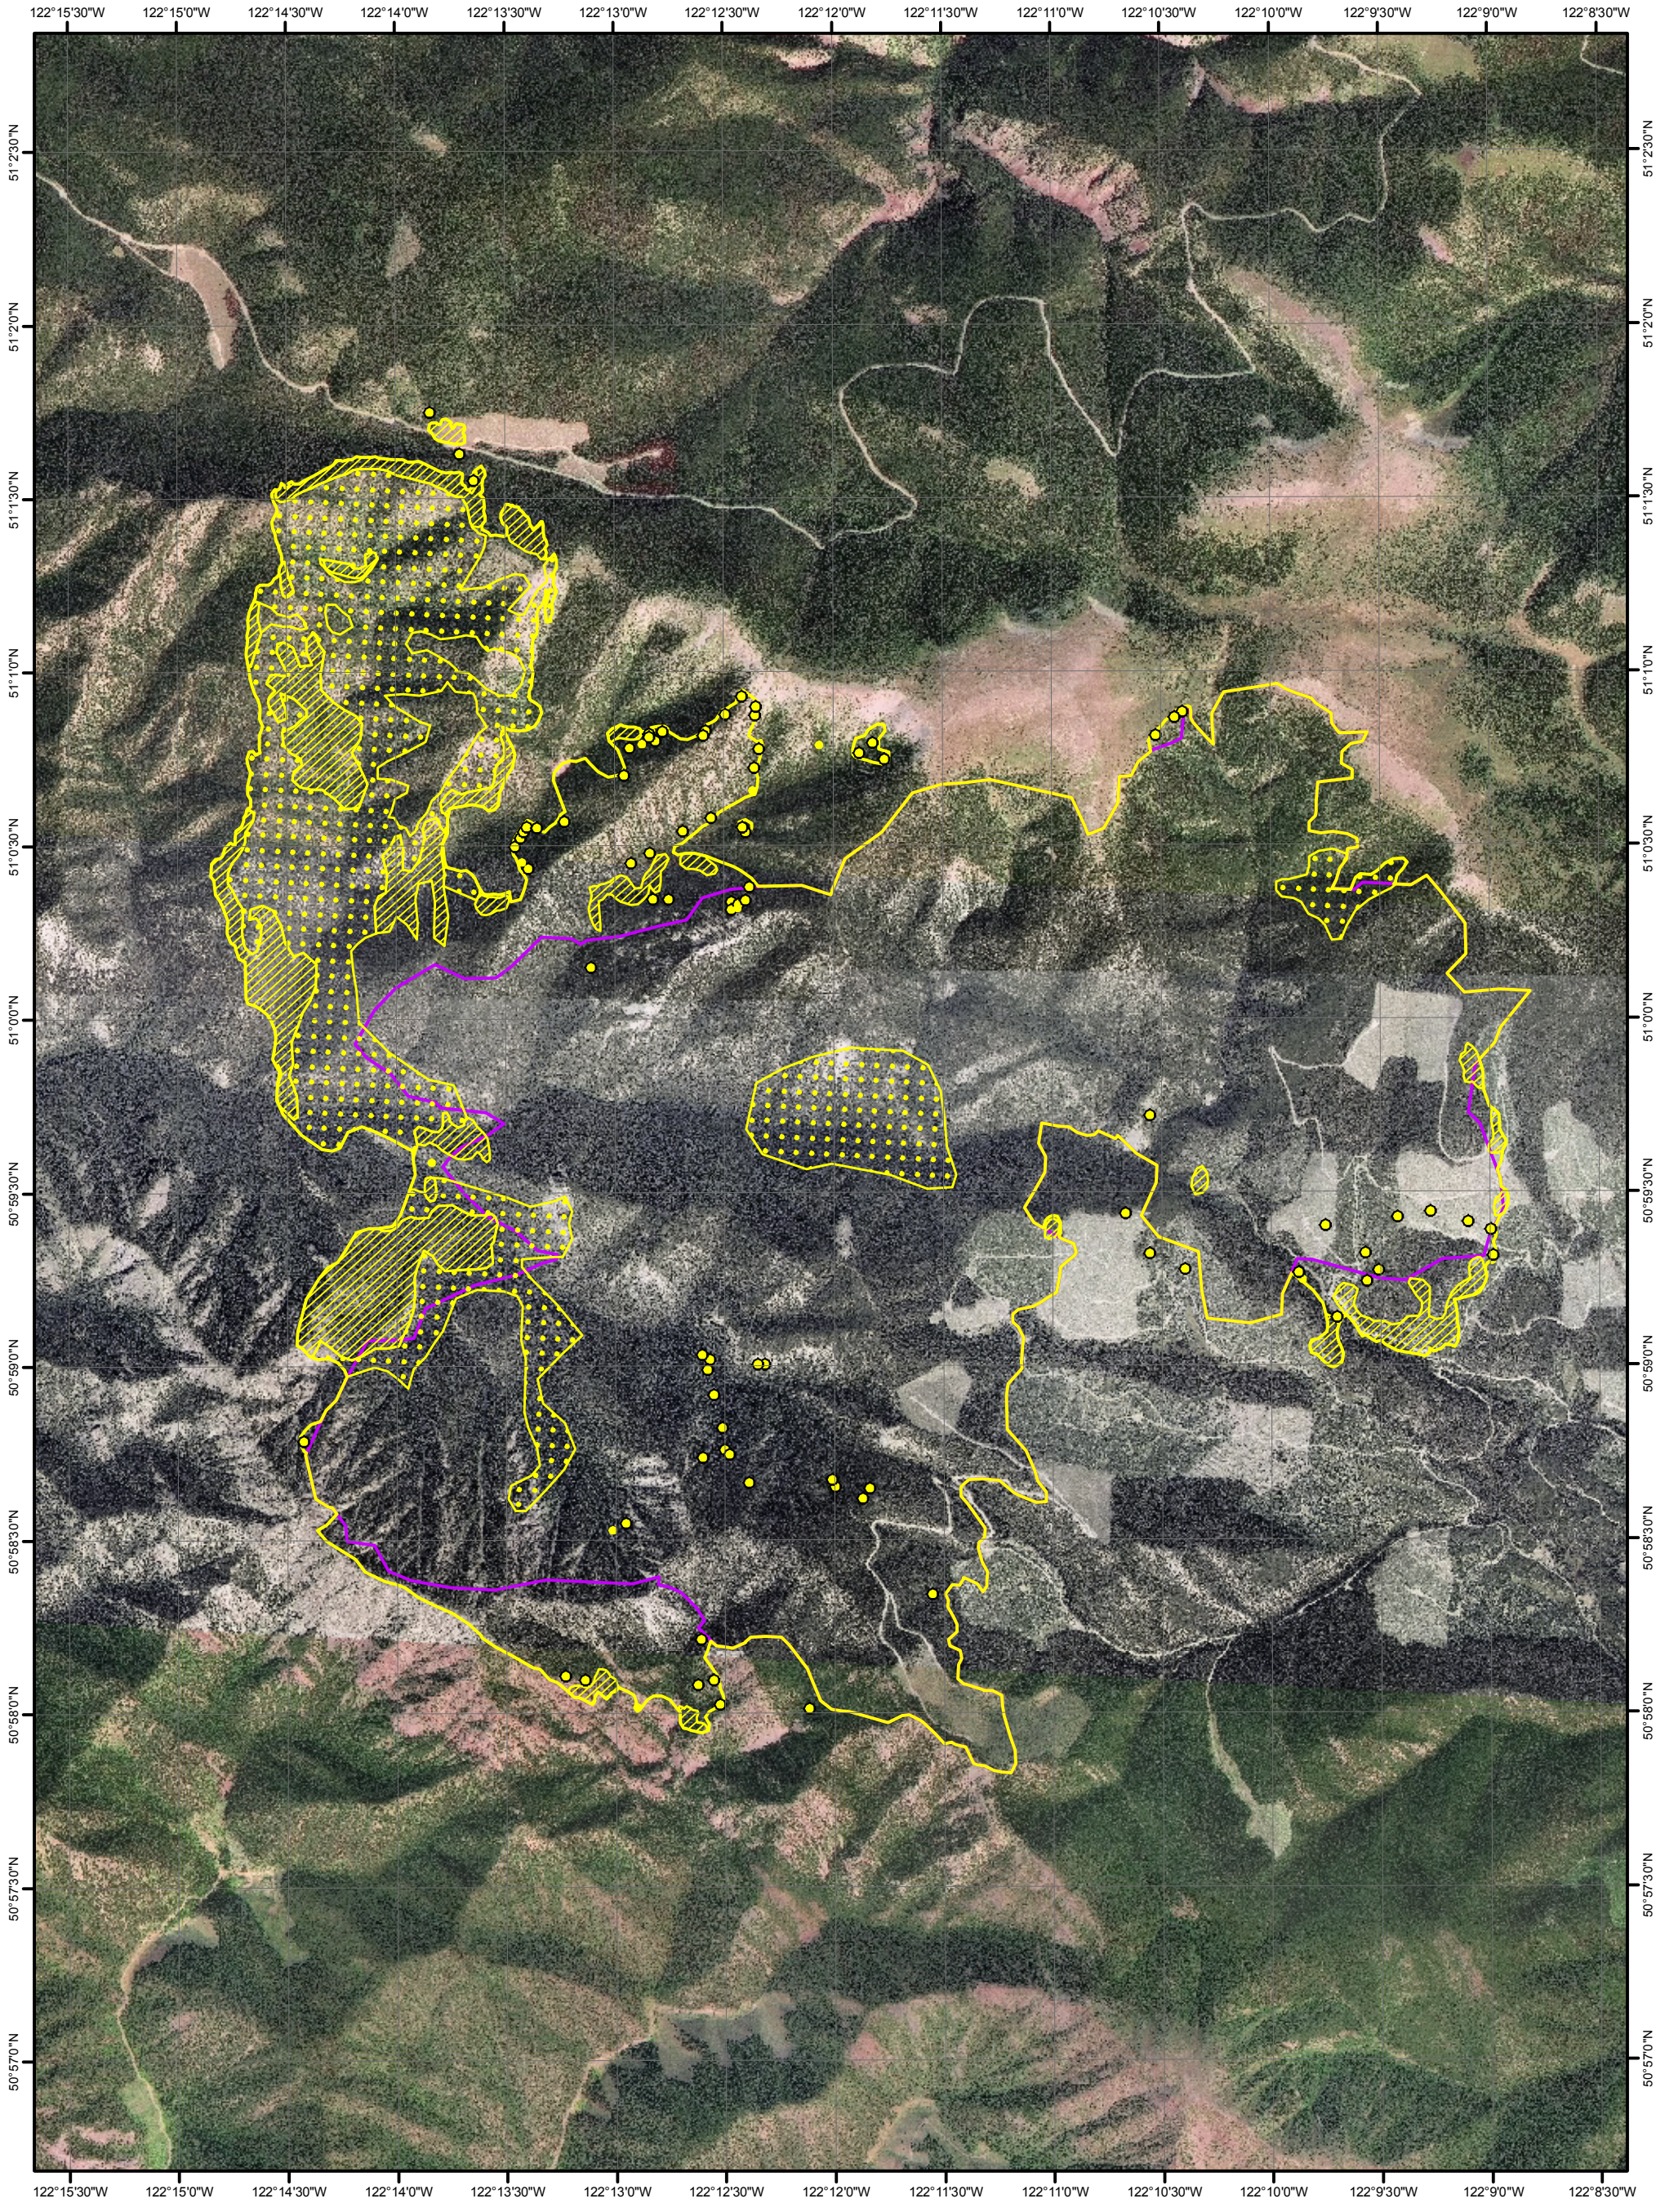

Infrared Map for Ore Creek - K71219
 Imagery Acquired at 0307 Hours, 03 September 2009
 2,645 Hectares from IR Heat Perimeter
 IR Interpreter: Elise Bowne

	Isolated Heat Sources		Heat Perimeter - Current
	Scattered Heat		Heat Perimeter from 31 Aug
	Intense Heat		