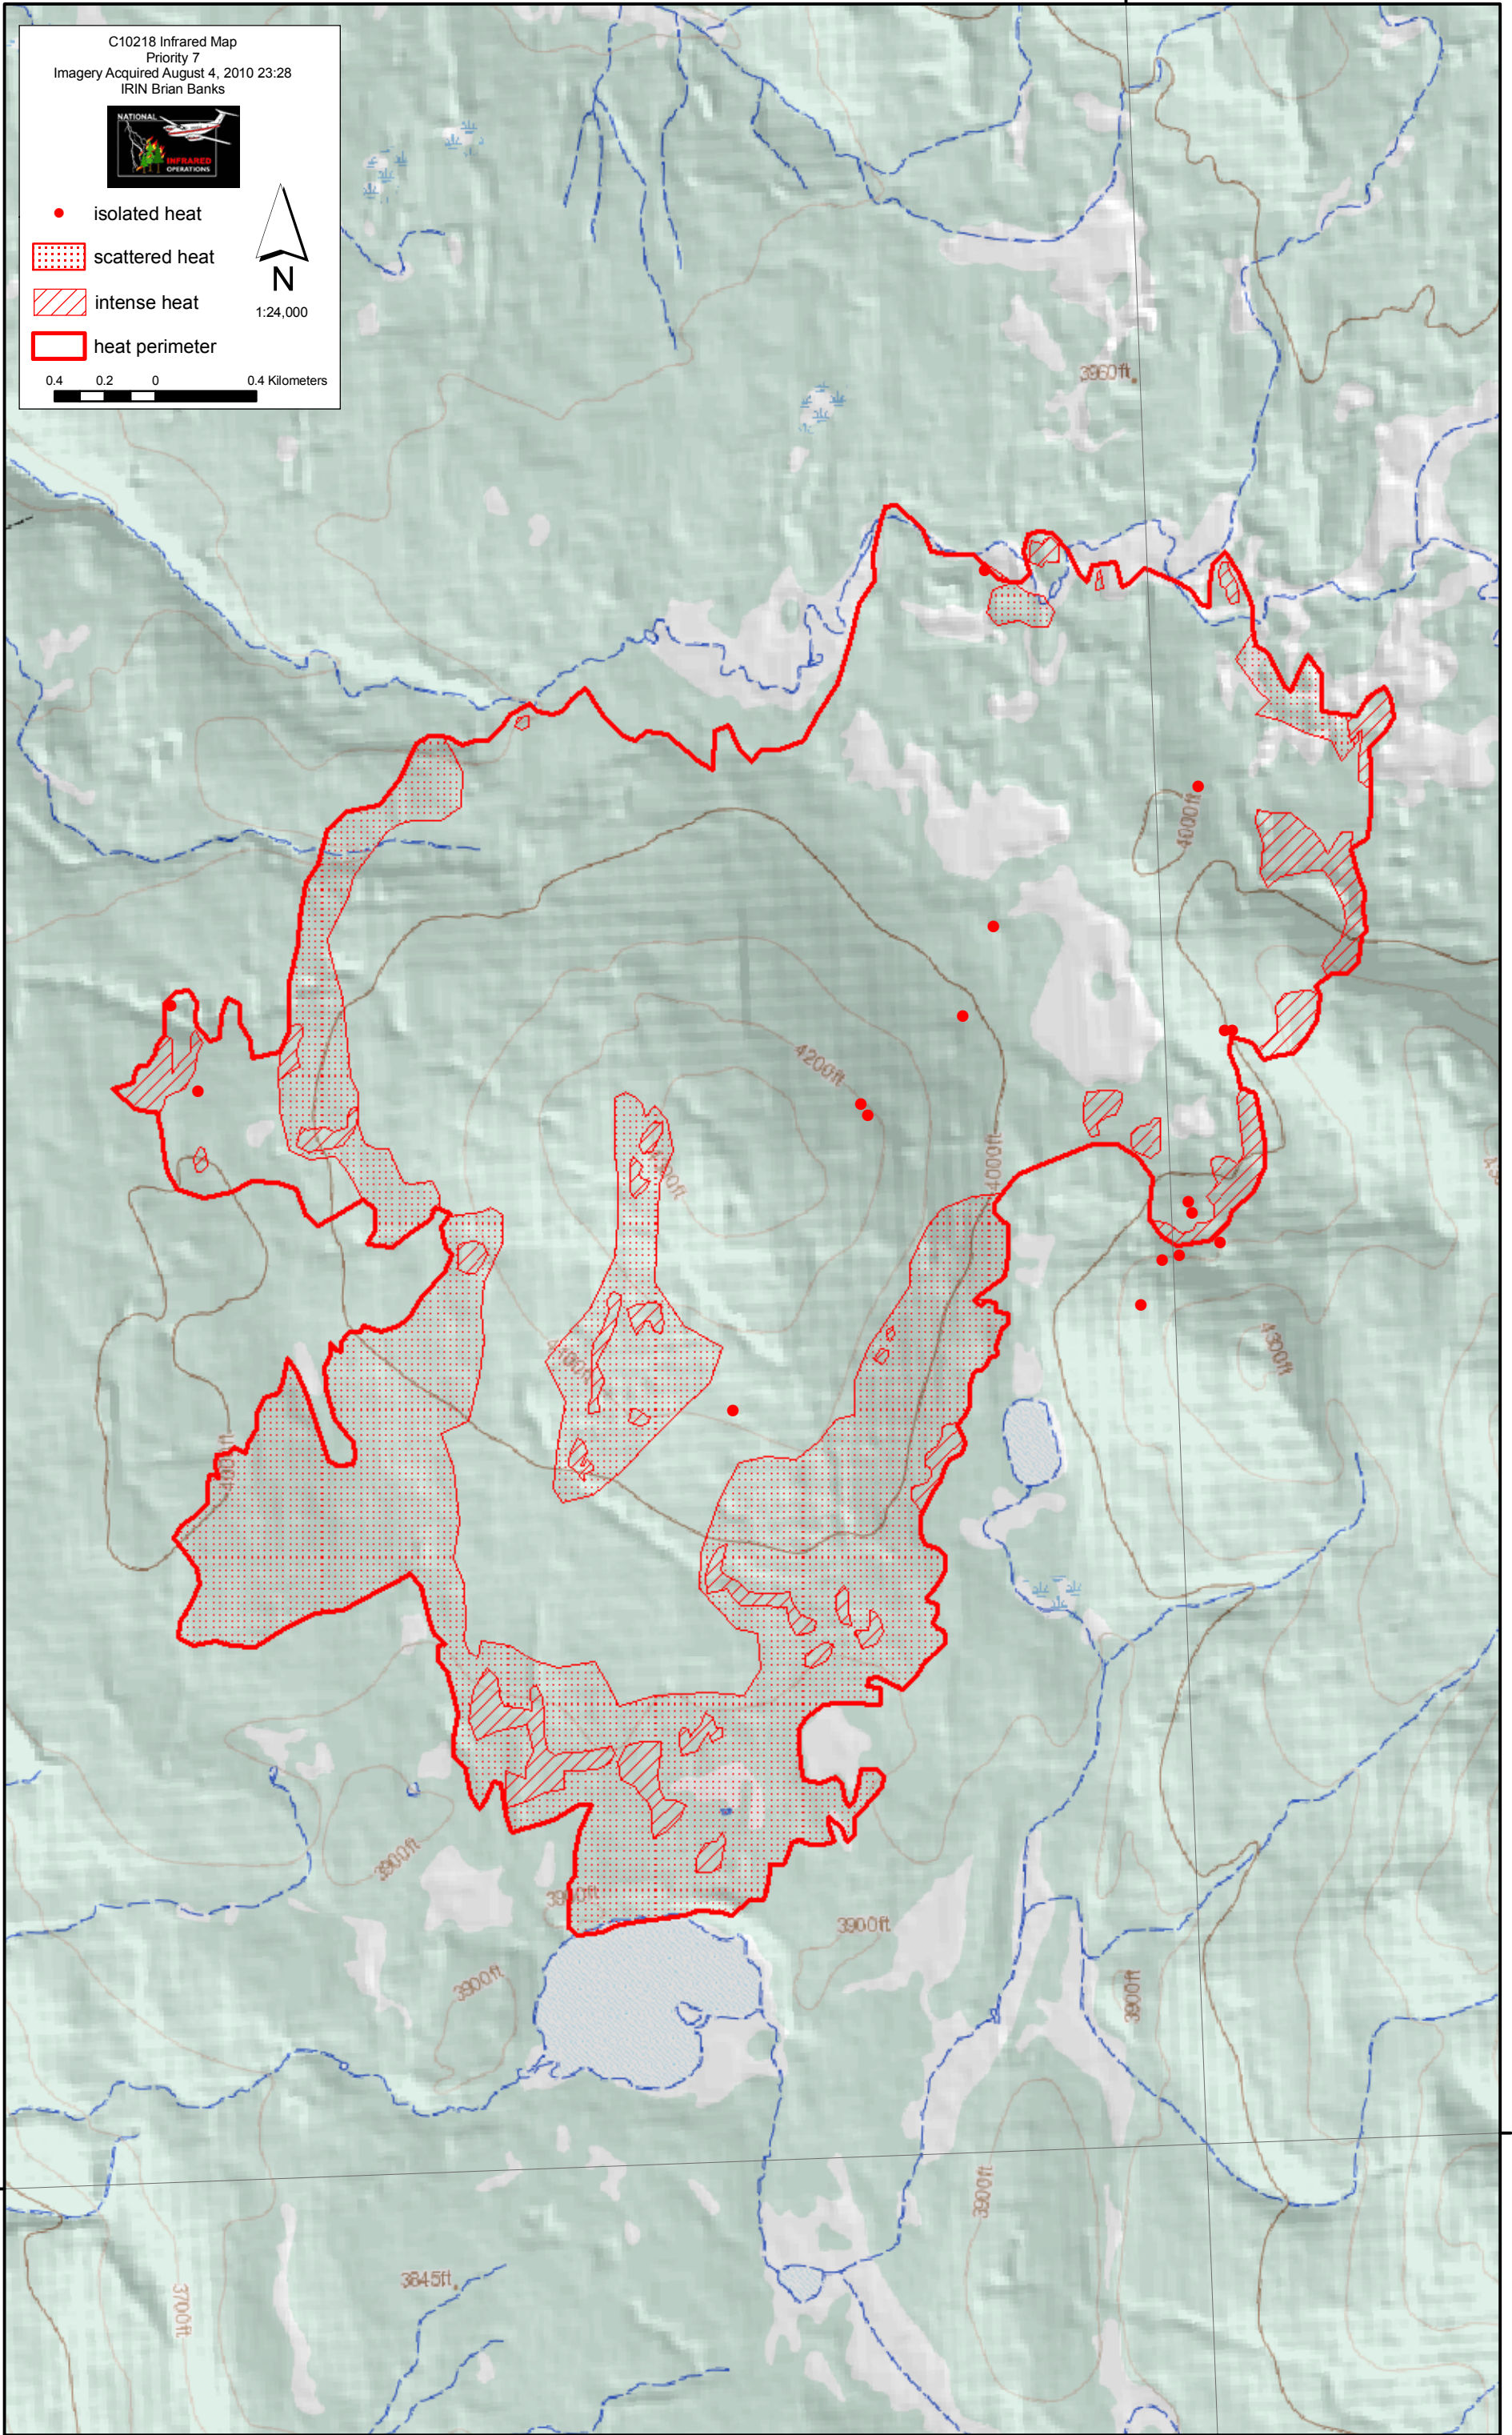

123°20'0"W

C10218 Infrared Map
Priority 7
Imagery Acquired August 4, 2010 23:28
IRIN Brian Banks

- isolated heat
- scattered heat
- intense heat
- heat perimeter

1:24,000

0.4 0.2 0 0.4 Kilometers

52°40'0"N

52°40'0"N

123°20'0"W