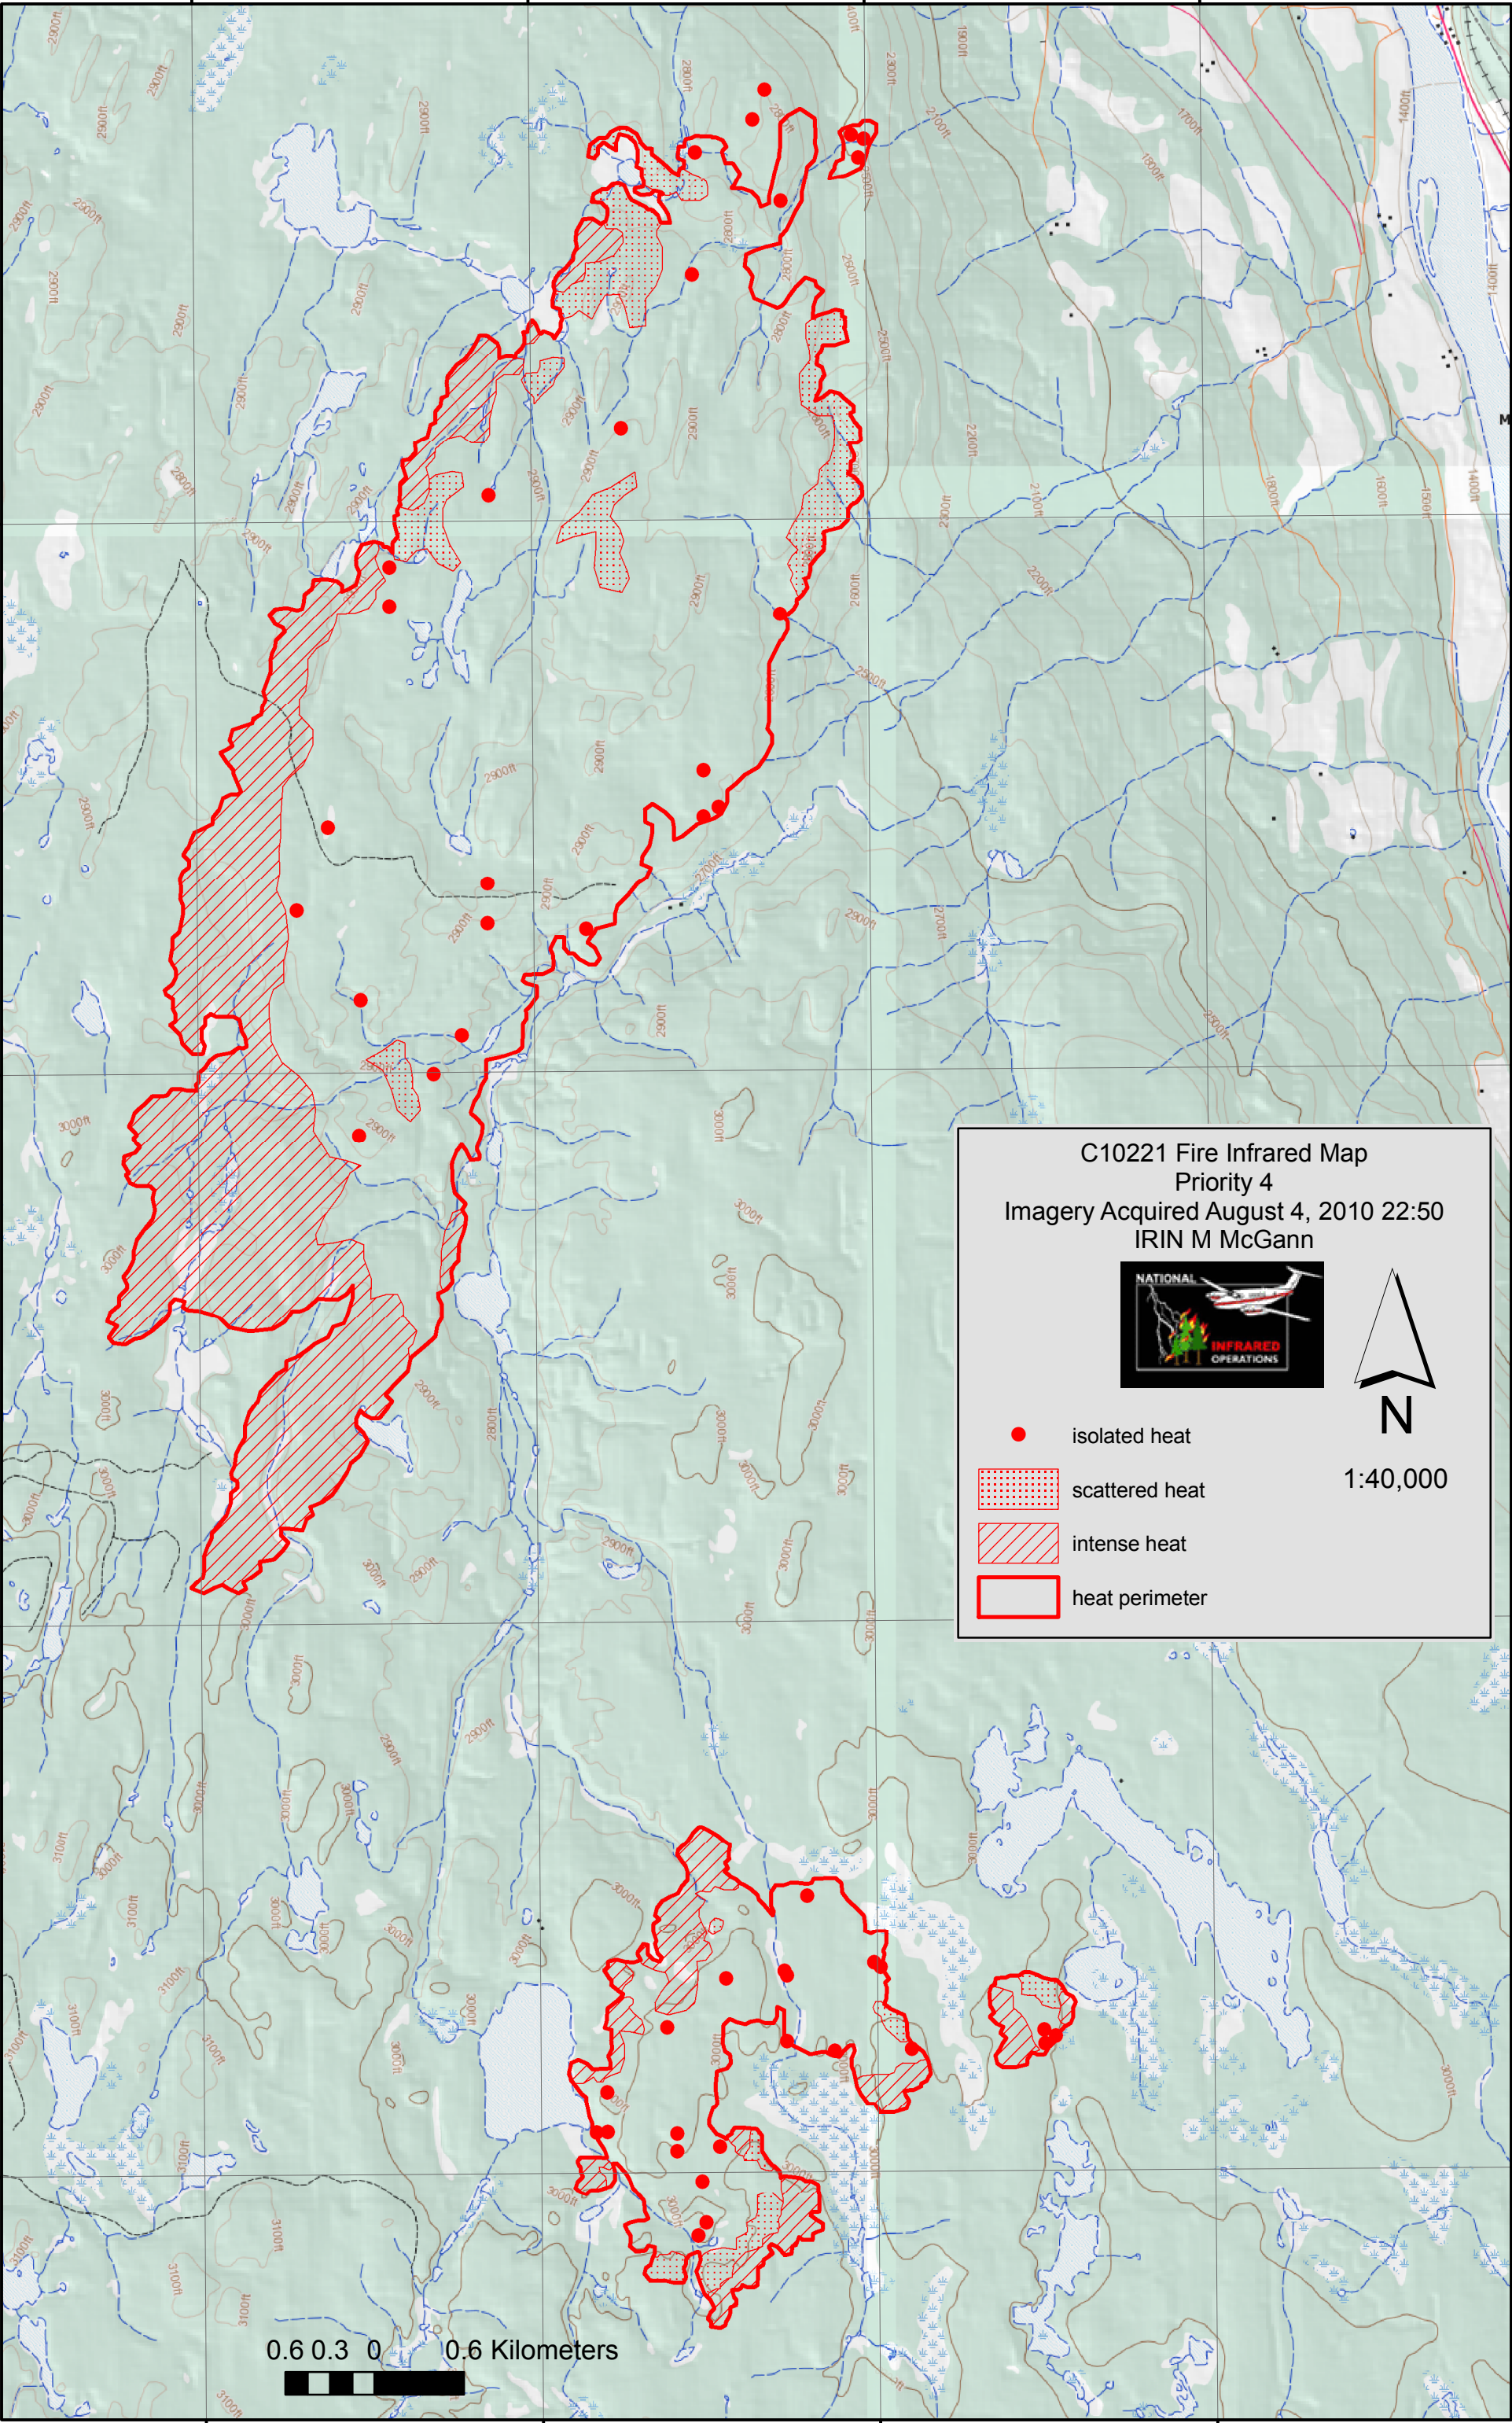

122°34'0"W

122°32'0"W

122°30'0"W

122°28'0"W

52°30'0"N

52°30'0"N

52°28'0"N

52°28'0"N

52°26'0"N

52°26'0"N

52°24'0"N

52°24'0"N

122°34'0"W

122°32'0"W

122°30'0"W

122°28'0"W

**C10221 Fire Infrared Map**  
**Priority 4**  
 Imagery Acquired August 4, 2010 22:50  
 IRIN M McGann

1:40,000

- isolated heat
- scattered heat
- intense heat
- heat perimeter

0.6 0.3 0 0.6 Kilometers

A horizontal scale bar with four segments, labeled 0.6, 0.3, 0, and 0.6 Kilometers.