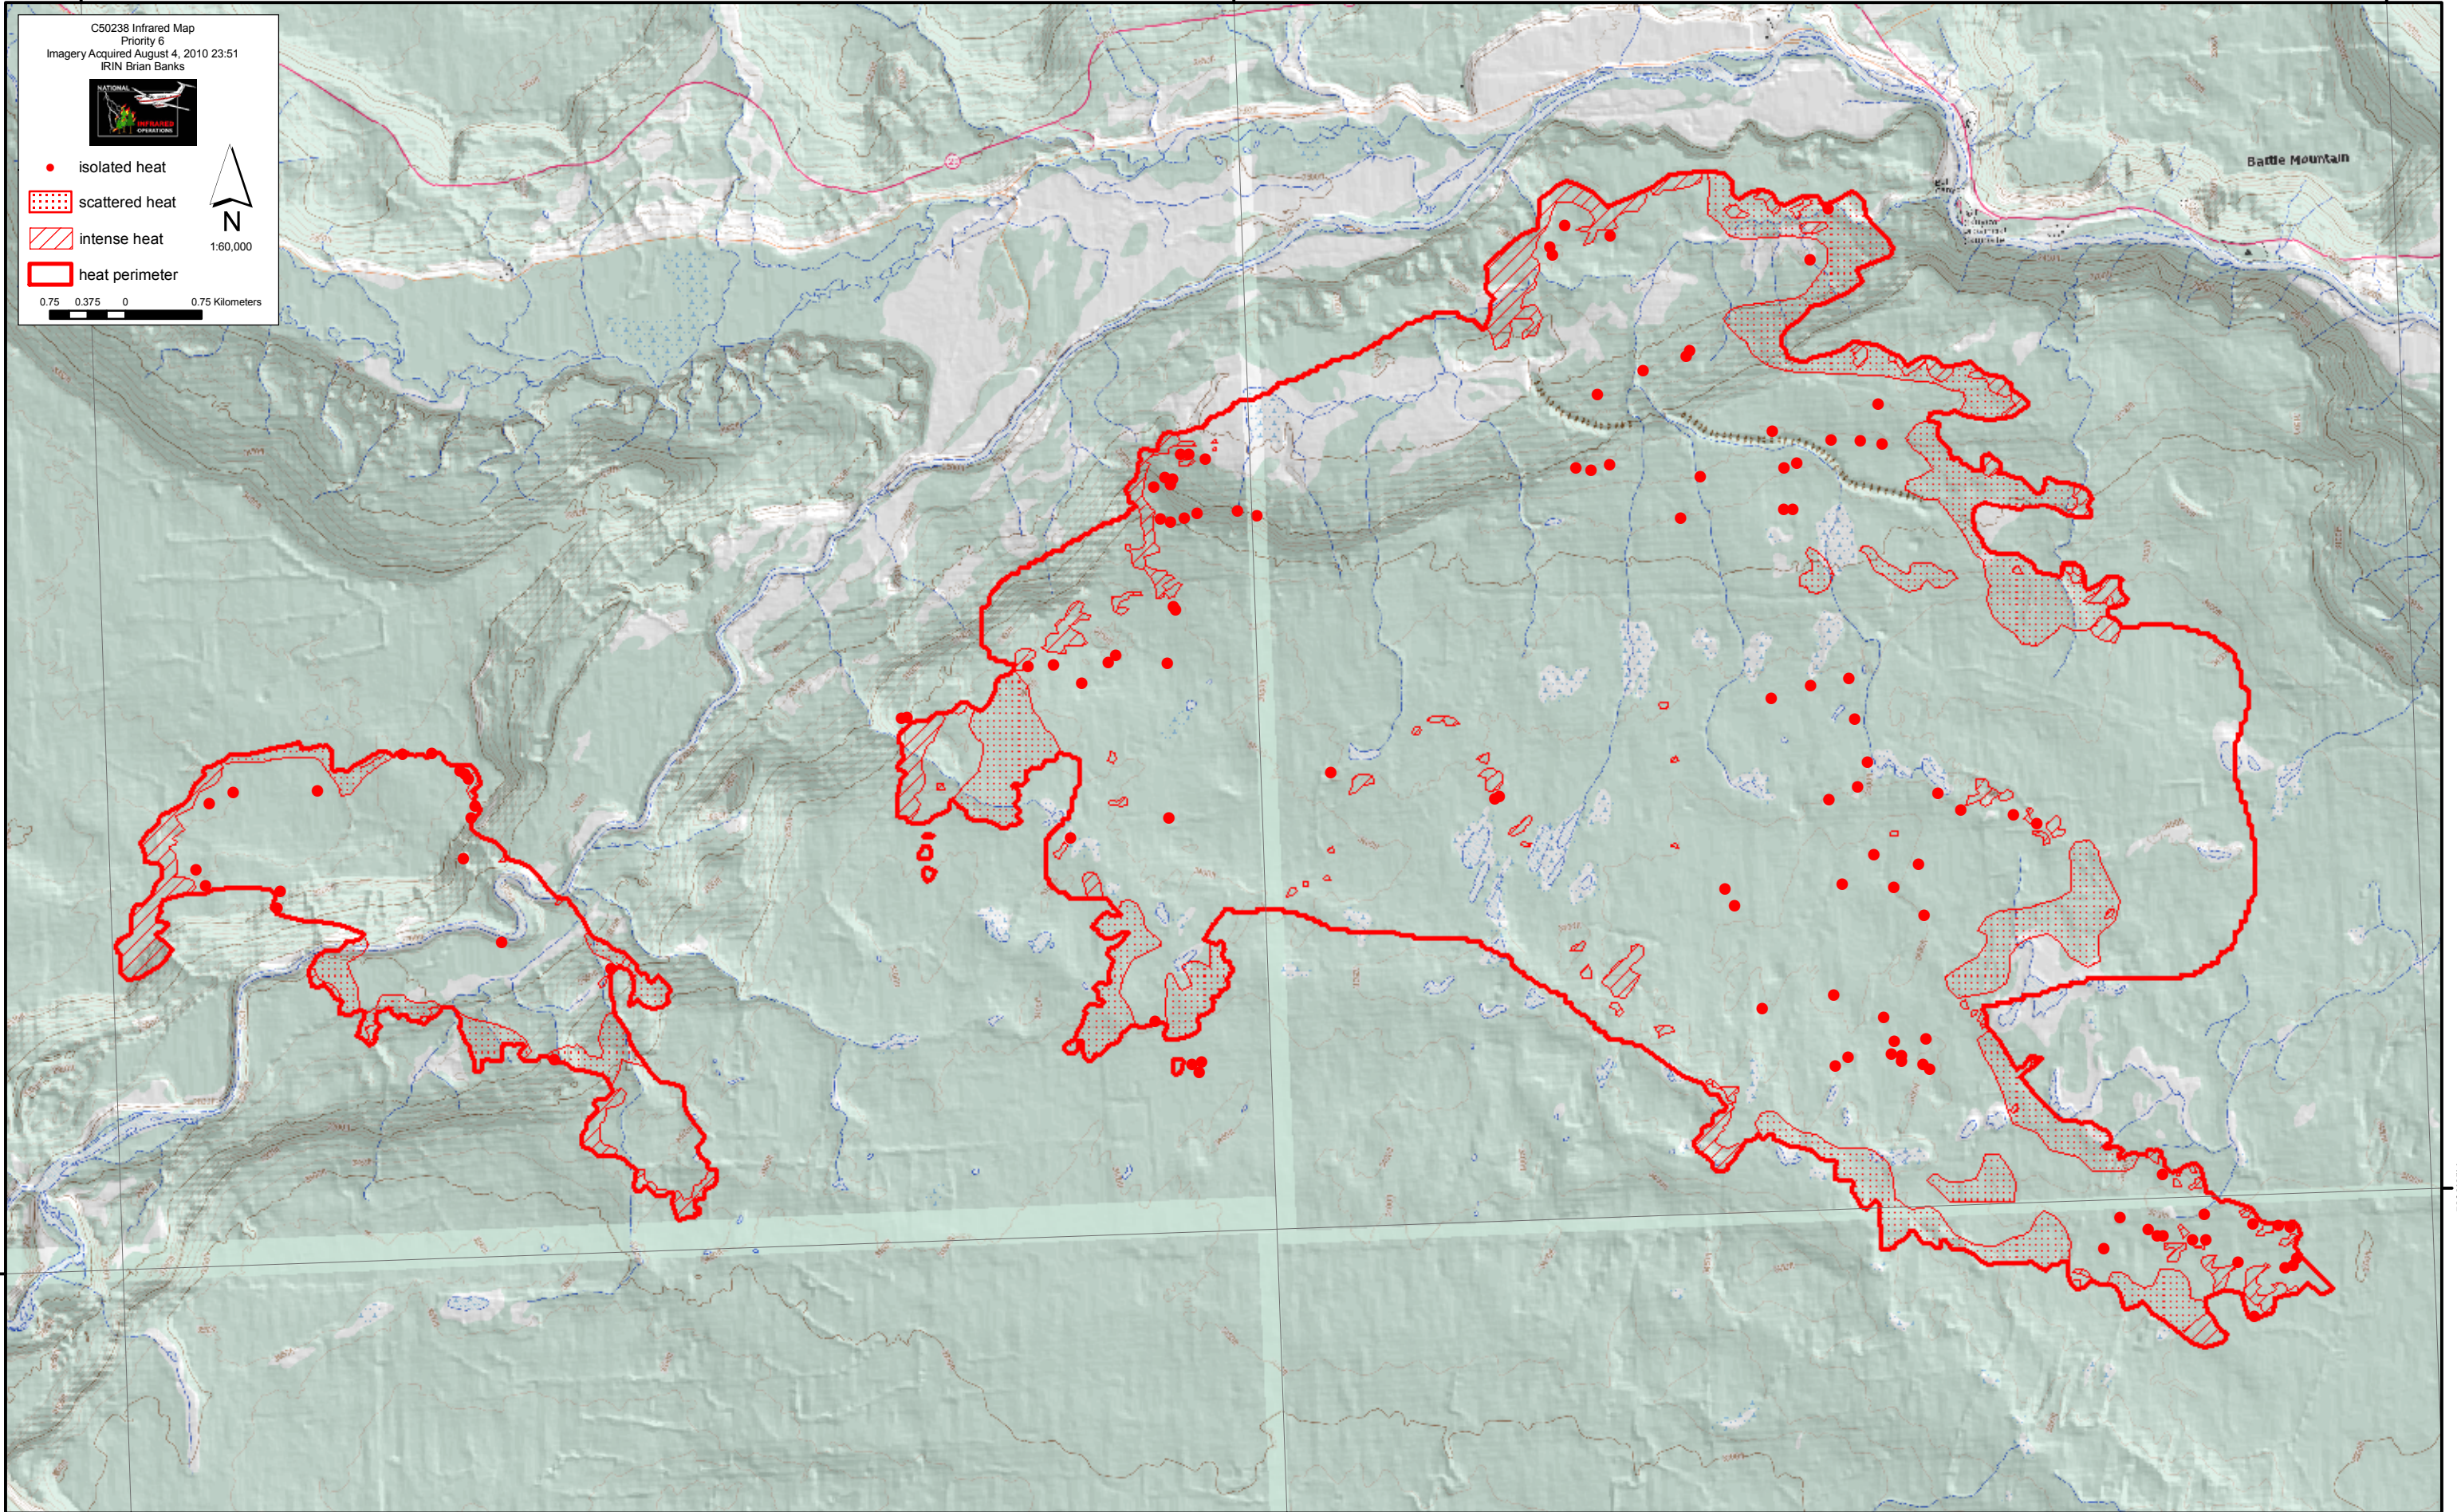

123°40'0"W

123°30'0"W

123°20'0"W

C50238 Infrared Map
Priority 6
Imagery Acquired August 4, 2010 23:51
IRIN Brian Banks

- isolated heat
- ▨ scattered heat
- ▧ intense heat
- ▭ heat perimeter

1:60,000

0.75 0.375 0 0.75 Kilometers

52°00'N

52°00'N

123°40'0"W

123°30'0"W