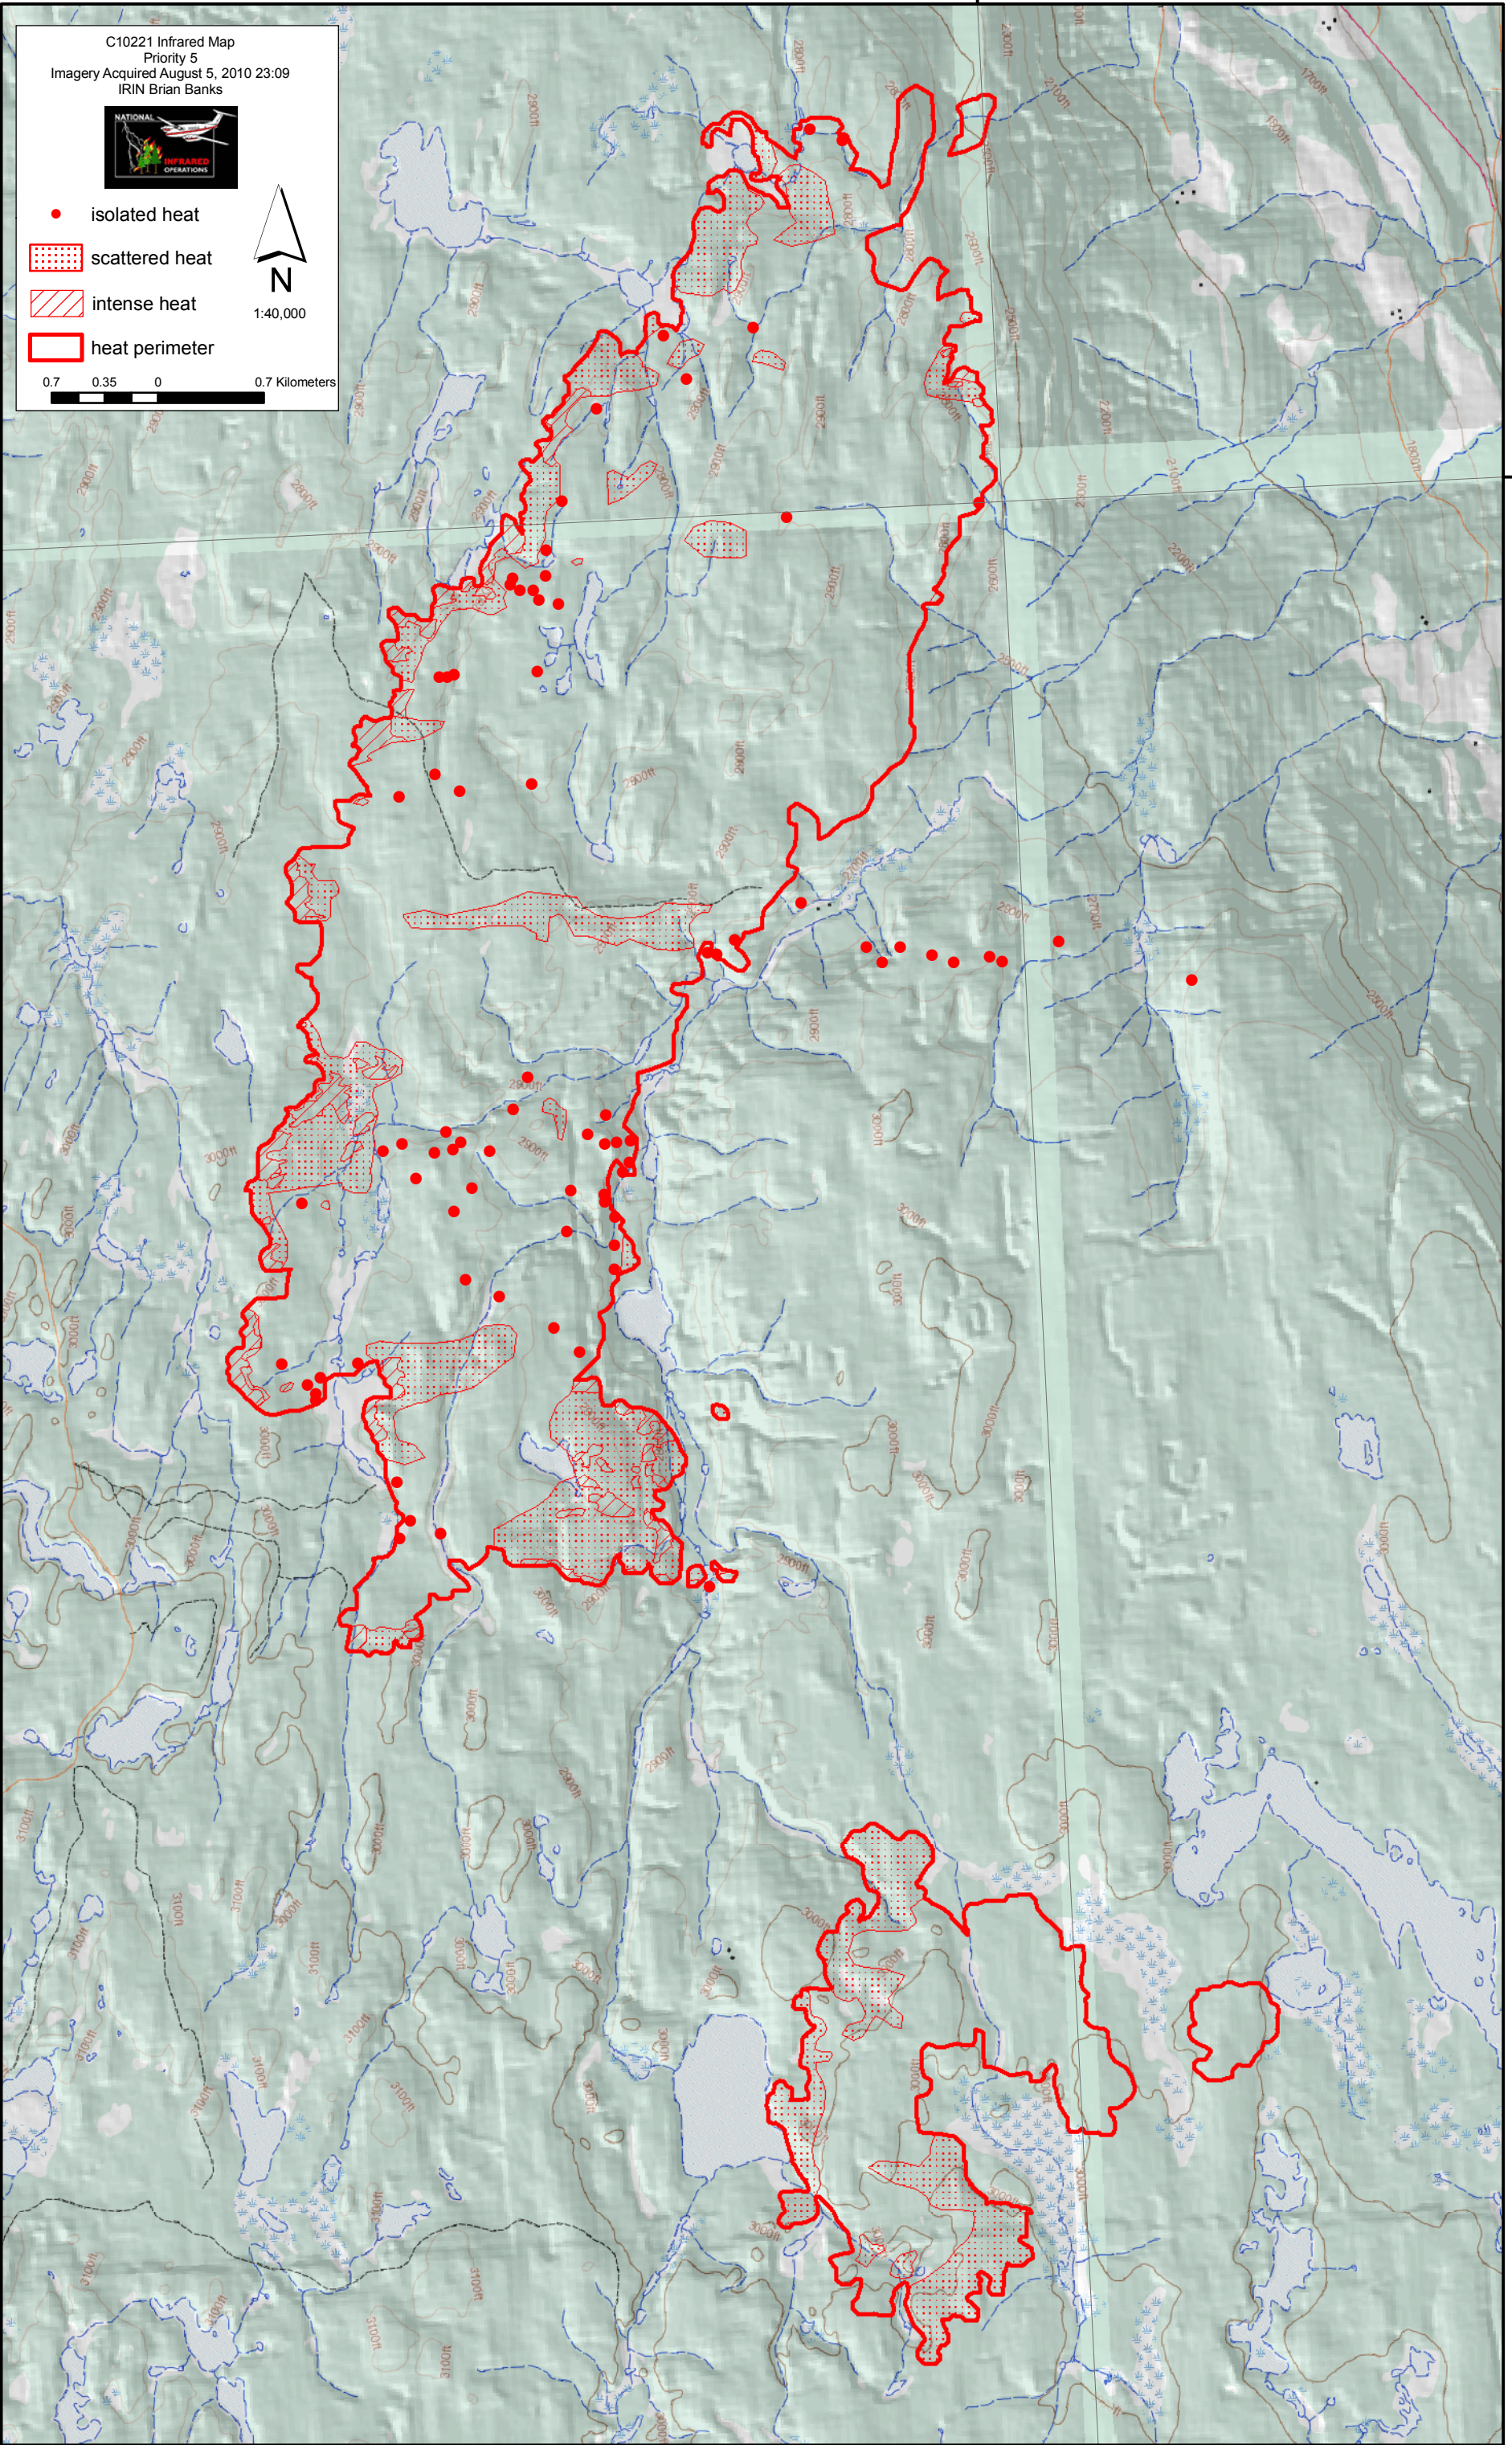

122°30'0"W

C10221 Infrared Map
Priority 5
Imagery Acquired August 5, 2010 23:09
IRIN Brian Banks

- isolated heat
- ▨ scattered heat
- ▨ intense heat
- ▭ heat perimeter

1:40,000

0.7 0.35 0 0.7 Kilometers

52°30'0"N

52°30'0"N

122°30'0"W