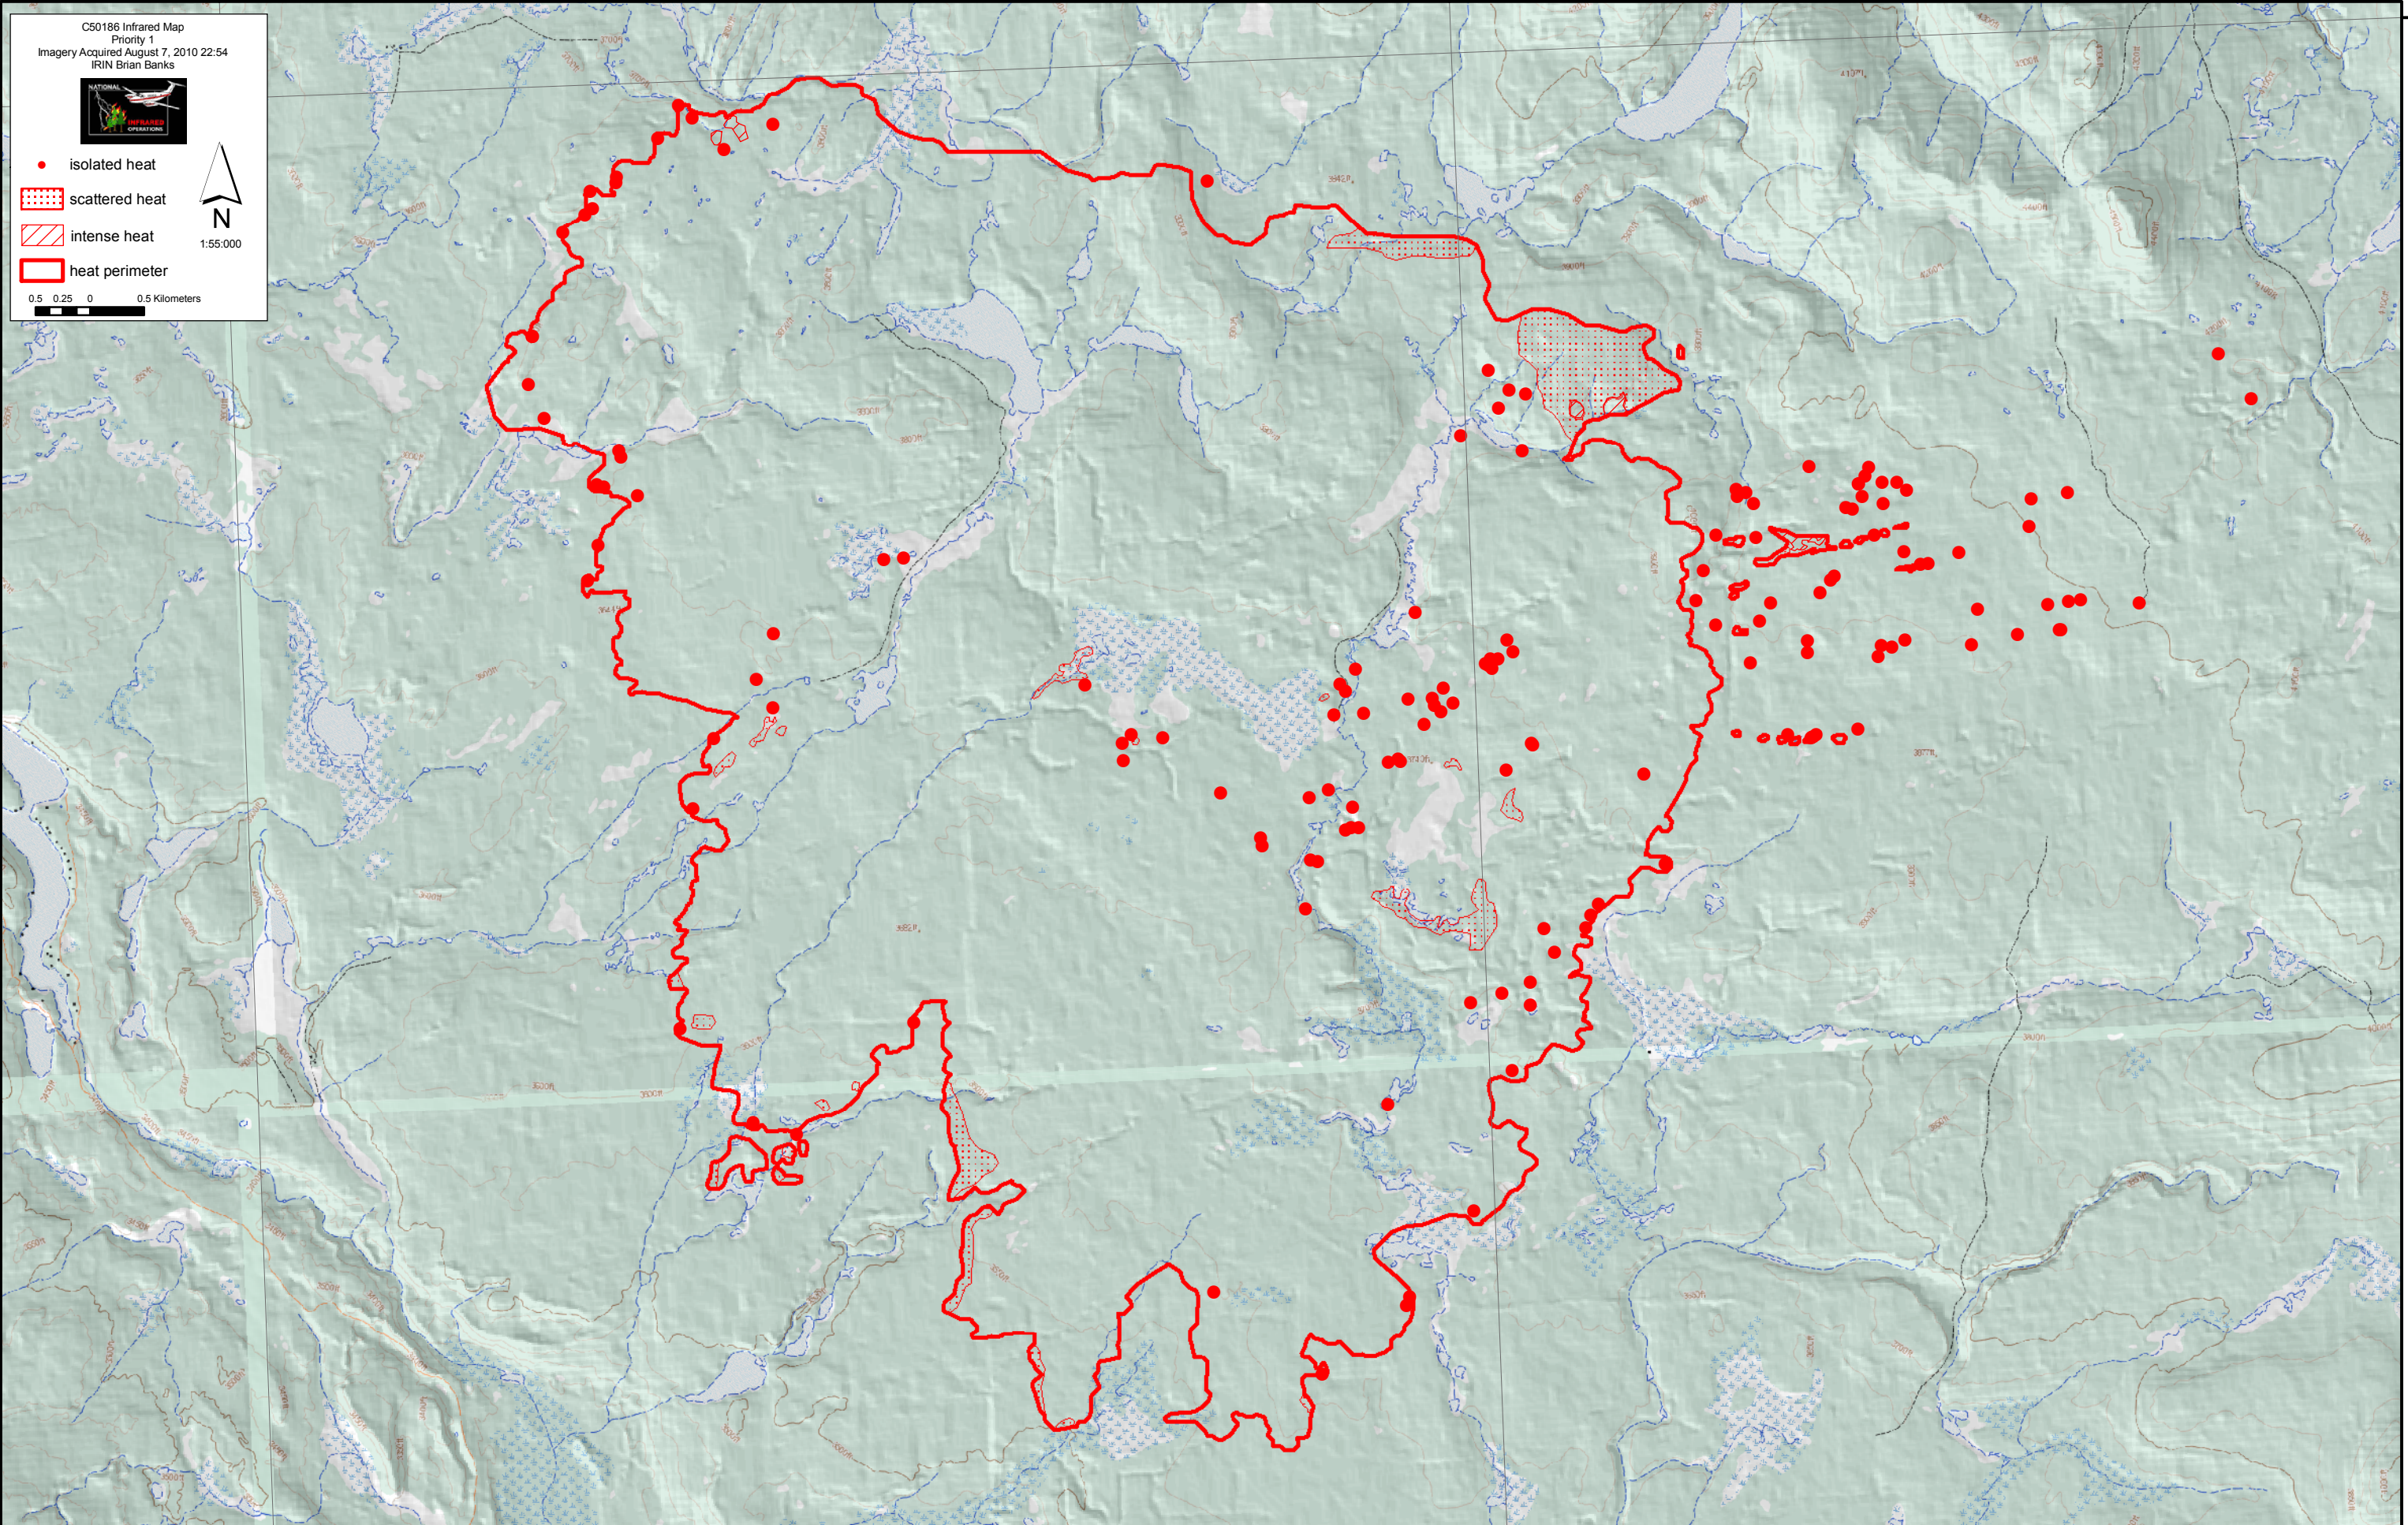

123°30'0"W

123°20'0"W

52°20'0"N

52°20'0"N

C50186 Infrared Map
 Priority 1
 Imagery Acquired August 7, 2010 22:54
 IRIN Brian Banks

- isolated heat
- ▨ scattered heat
- ▨ intense heat
- ▭ heat perimeter

1:55,000

0.5 0.25 0 0.5 Kilometers

123°30'0"W

123°20'0"W