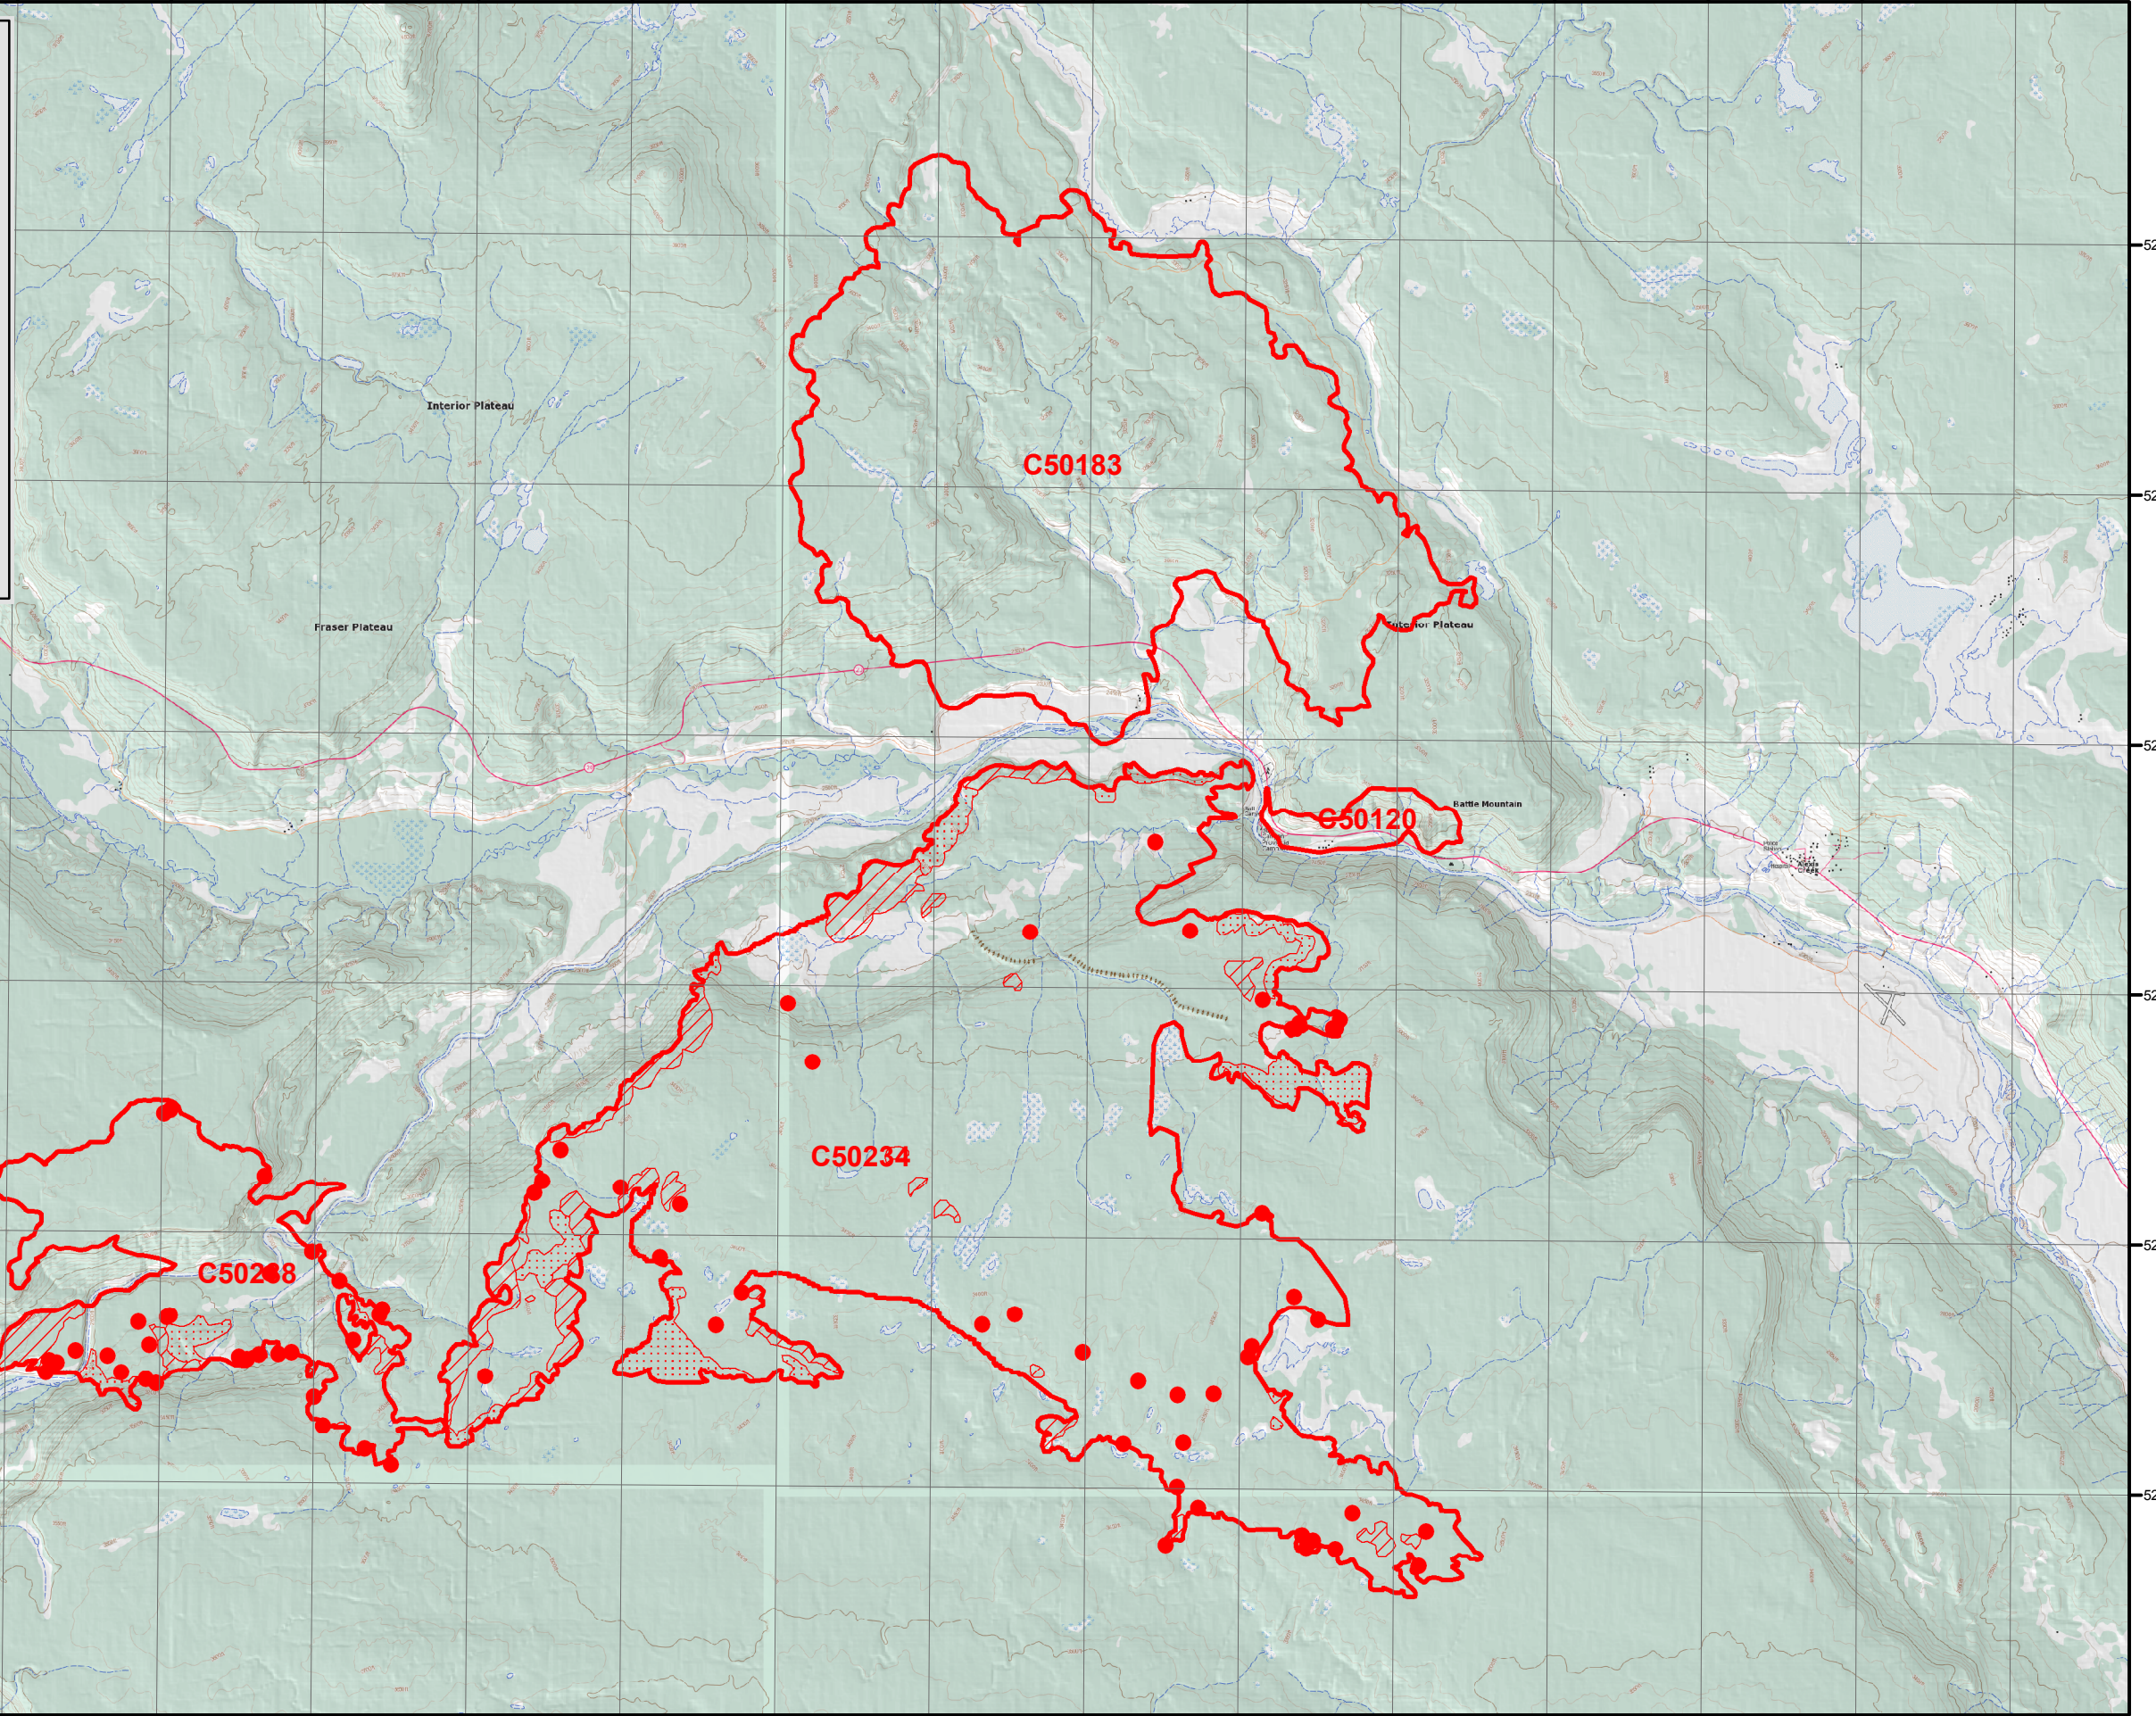

123°48'0"W 123°46'0"W 123°44'0"W 123°42'0"W 123°40'0"W 123°38'0"W 123°36'0"W 123°34'0"W 123°32'0"W 123°30'0"W 123°28'0"W 123°26'0"W 123°24'0"W 123°22'0"W 123°20'0"W 123°18'0"W 123°16'0"W 123°14'0"W

C50234 and C30238 Infrared Map Imagery Acquired August 13, 2010 23:20 IRIN M McGann

● Isolated_Heat

▨ Scattered_Heat 1:100,000

▨ Intense_Heat

▭ Heat_Perimeter

2 1 0 2 Kilometers

123°46'0"W 123°44'0"W 123°42'0"W 123°40'0"W 123°38'0"W 123°36'0"W 123°34'0"W 123°32'0"W 123°30'0"W 123°28'0"W 123°26'0"W 123°24'0"W 123°22'0"W 123°20'0"W 123°18'0"W 123°16'0"W 123°14'0"W

52°10'0"N
52°8'0"N
52°6'0"N
52°4'0"N
52°2'0"N
52°0'0"N

52°10'0"N
52°8'0"N
52°6'0"N
52°4'0"N
52°2'0"N
52°0'0"N