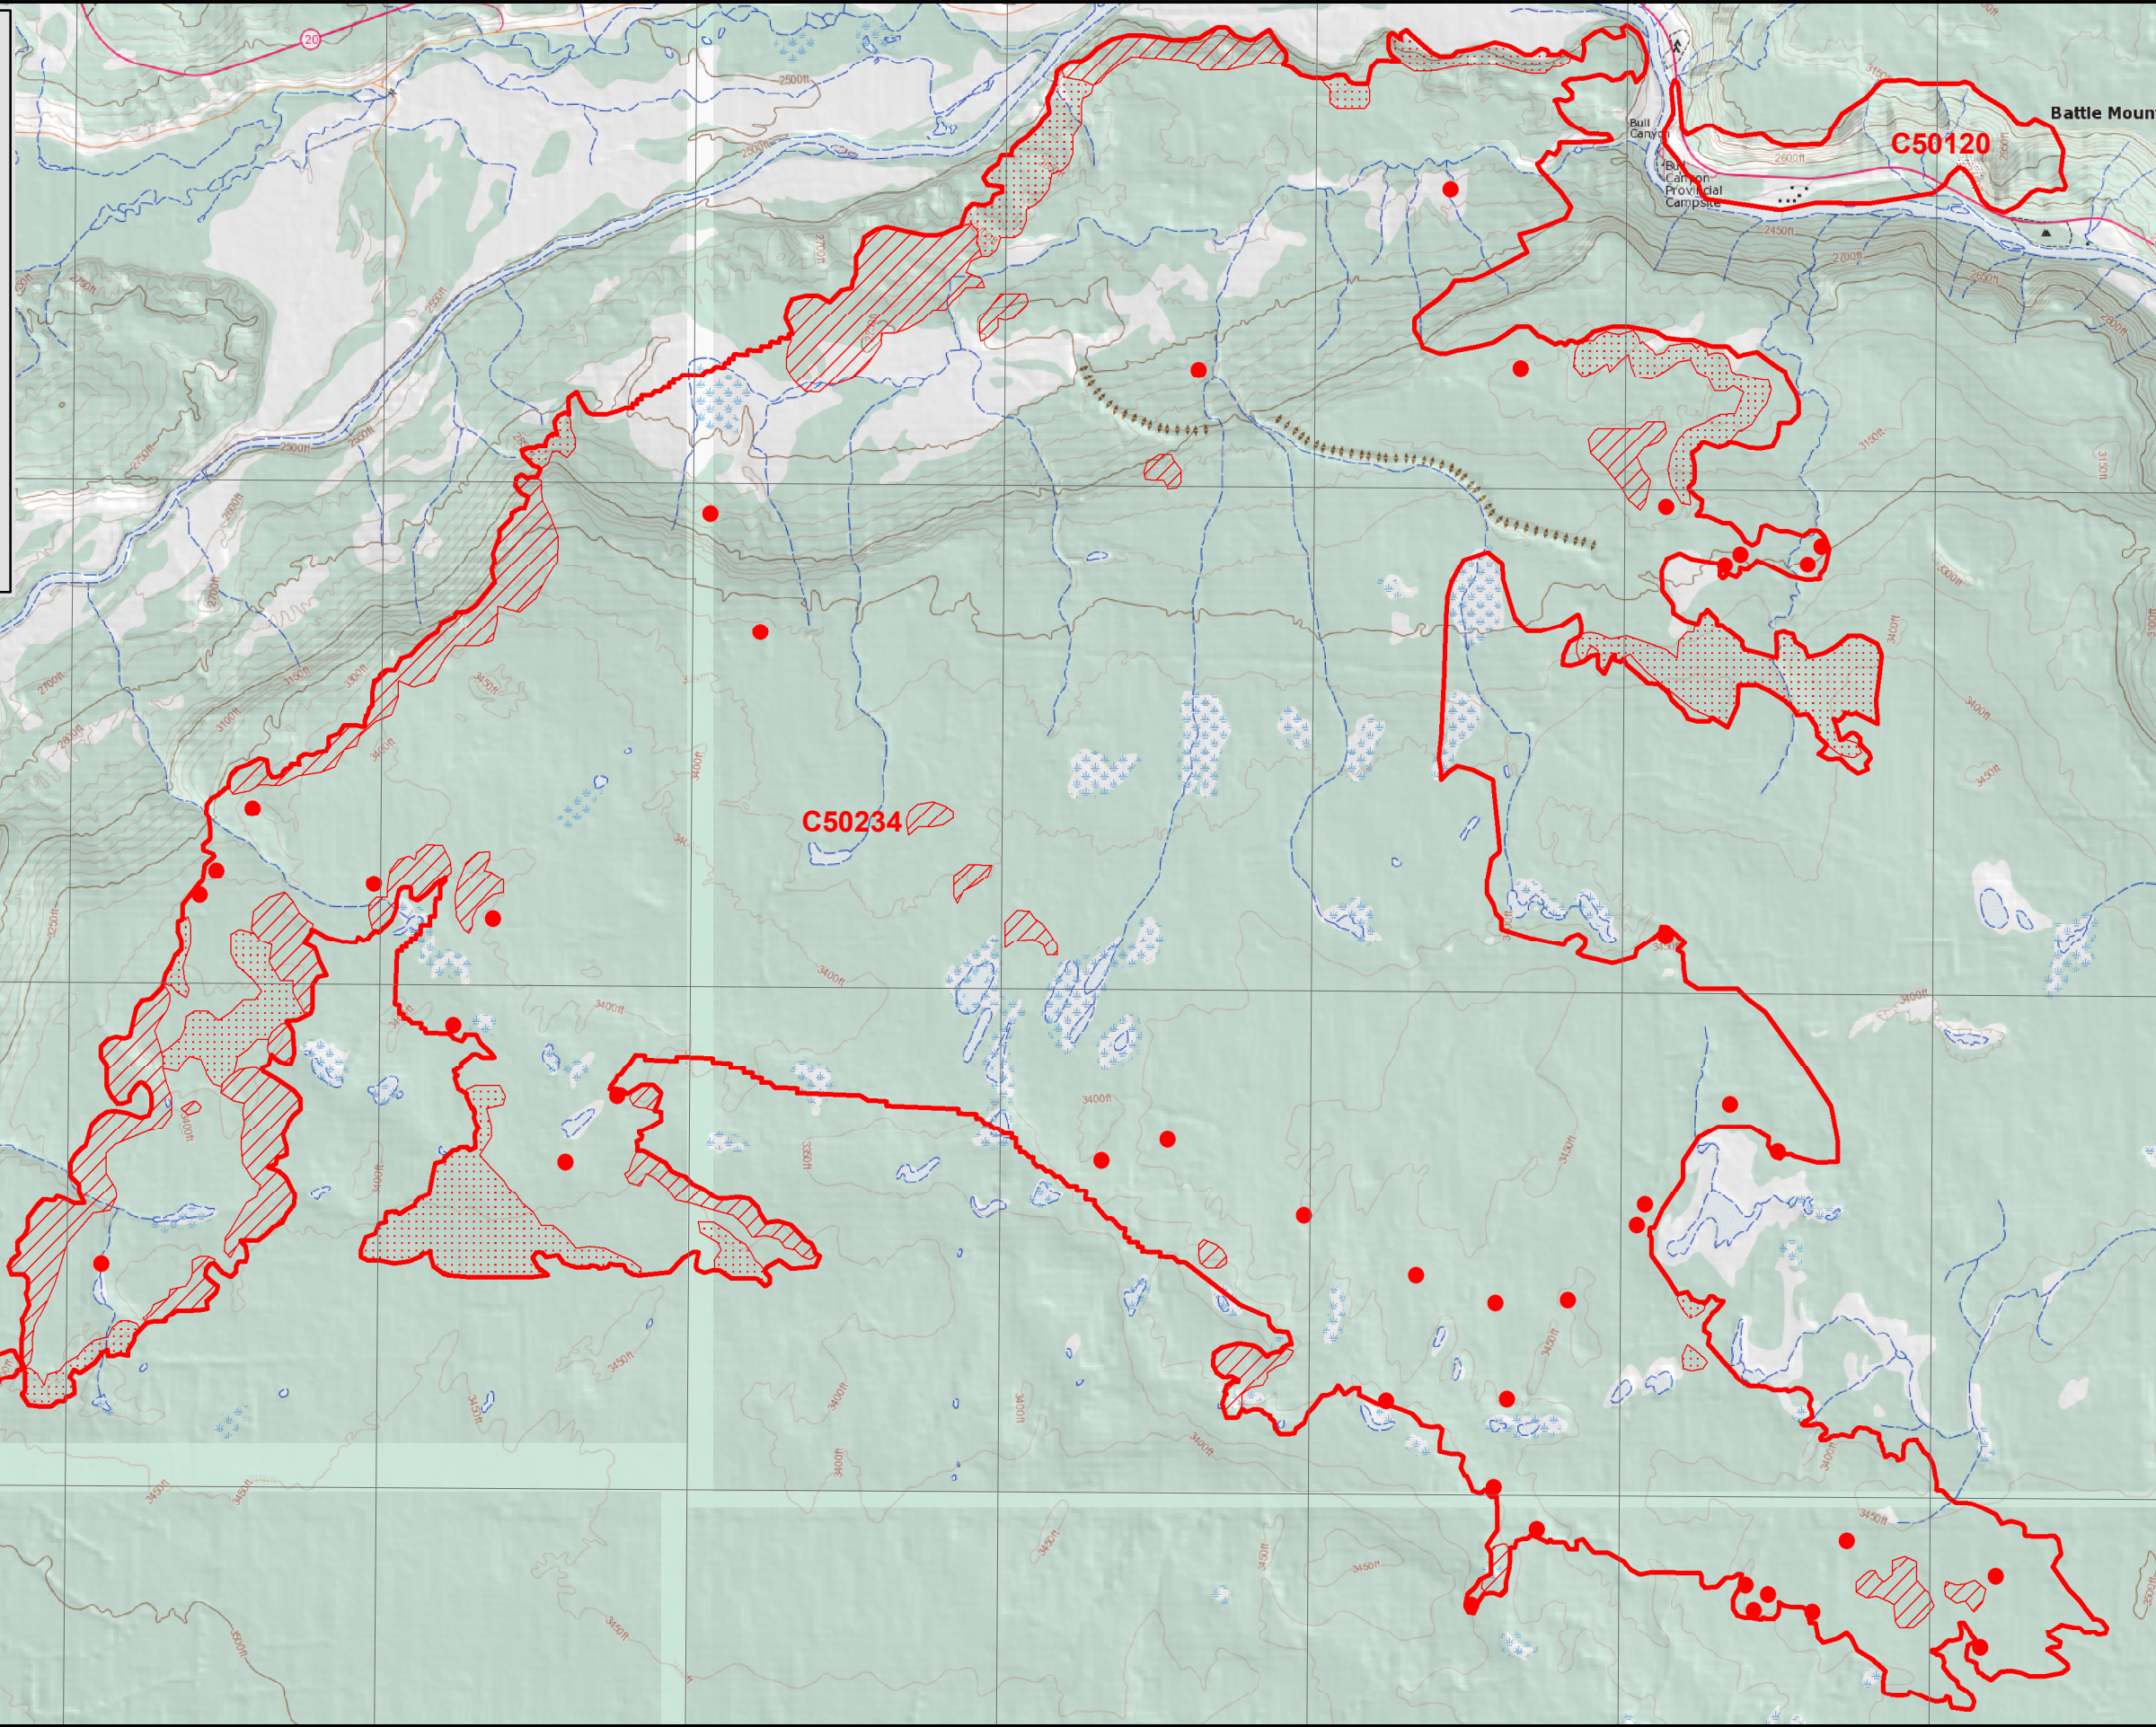

123°38'0"W 123°36'0"W 123°34'0"W 123°32'0"W 123°30'0"W 123°28'0"W 123°26'0"W 123°24'0"W 123°22'0"W

C50234 and C30238 Infrared Map  
Imagery Acquired August 13, 2010 23:20  
IRIN M McGann

● Isolated\_Heat

▨ Scattered\_Heat 1:50,000

▨ Intense\_Heat

▭ Heat\_Perimeter

0.9 0.45 0 0.9 Kilometers

123°38'0"W 123°36'0"W 123°34'0"W 123°32'0"W 123°30'0"W 123°28'0"W 123°26'0"W 123°24'0"W 123°22'0"W

52°4'0"N

52°4'0"N

52°2'0"N

52°2'0"N

52°0'0"N

52°0'0"N