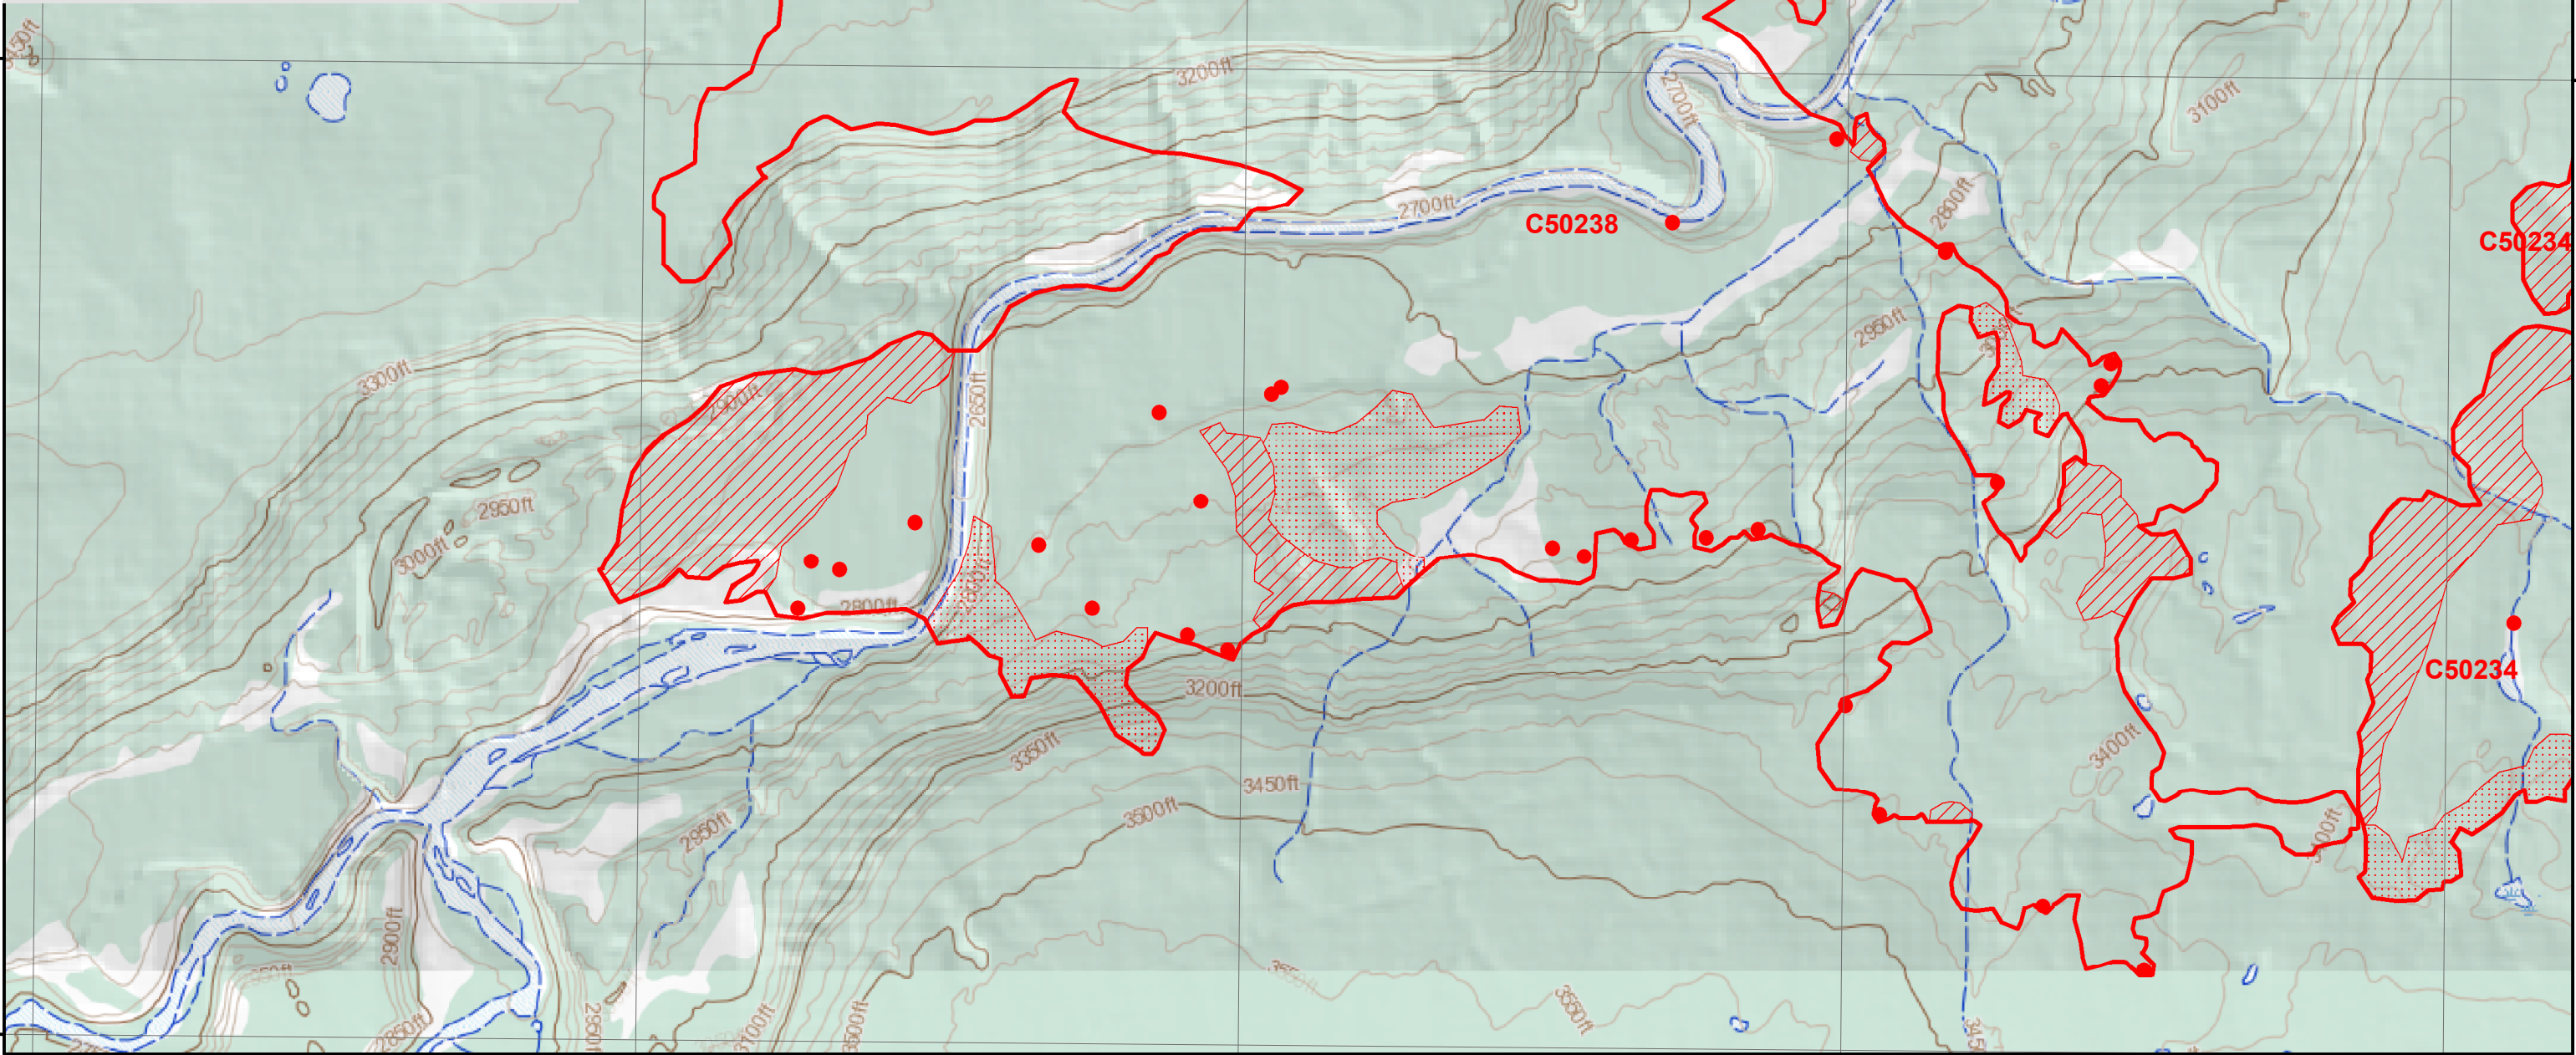

123°42'0"W 123°40'0"W 123°38'0"W 123°36'0"W 123°34'0"W

C50234 and C30238 Infrared Map  
Imagery Acquired August 13, 2010 23:20  
IRIN M McGann

● Isolated\_Heat

▨ Scattered\_Heat

▨ Intense\_Heat

▭ Heat\_Perimeter

1:24,000

0.5 0.25 0 0.5 Kilometers

123°42'0"W 123°40'0"W 123°38'0"W 123°36'0"W 123°34'0"W

52°20'N

52°20'N

52°00'N

52°00'N