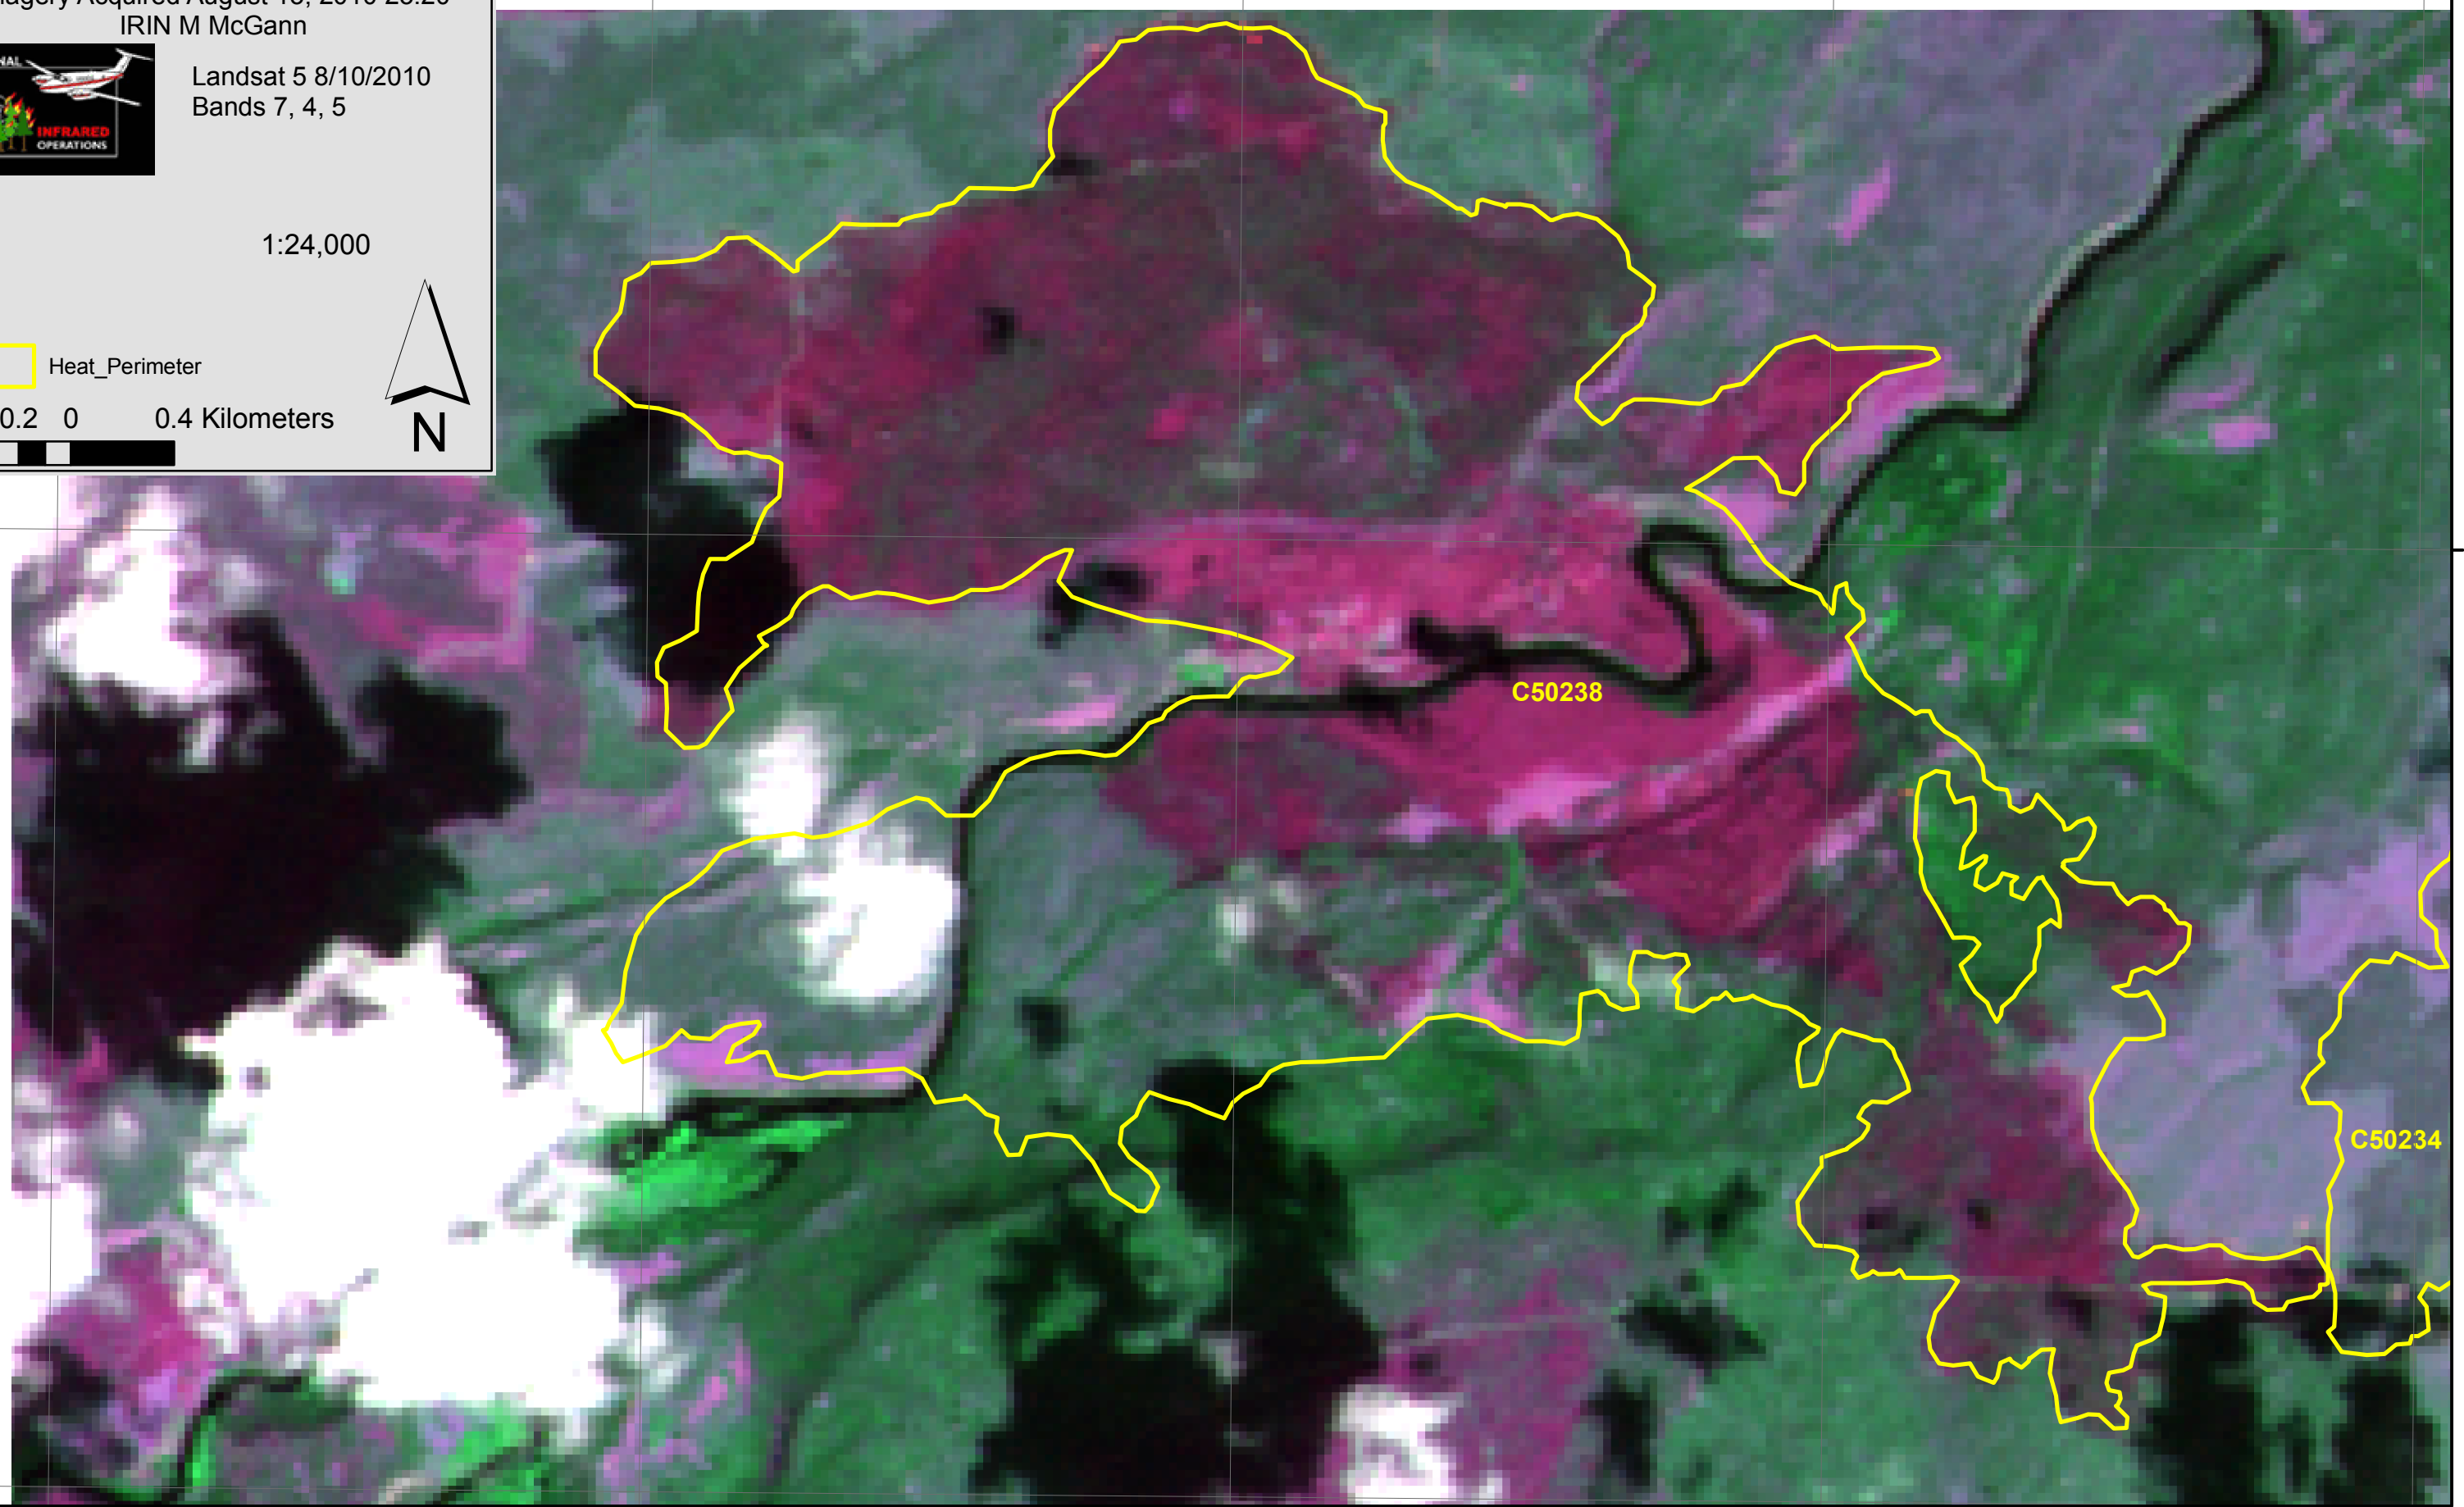

123°42'0"W 123°40'0"W 123°38'0"W 123°36'0"W 123°34'0"W

C50234 and C30238 Infrared Map
Imagery Acquired August 13, 2010 23:20
IRIN M McGann

Landsat 5 8/10/2010
Bands 7, 4, 5

1:24,000

52°2'0"N

52°2'0"N

52°0'0"N

123°42'0"W 123°40'0"W 123°38'0"W 123°36'0"W 123°34'0"W