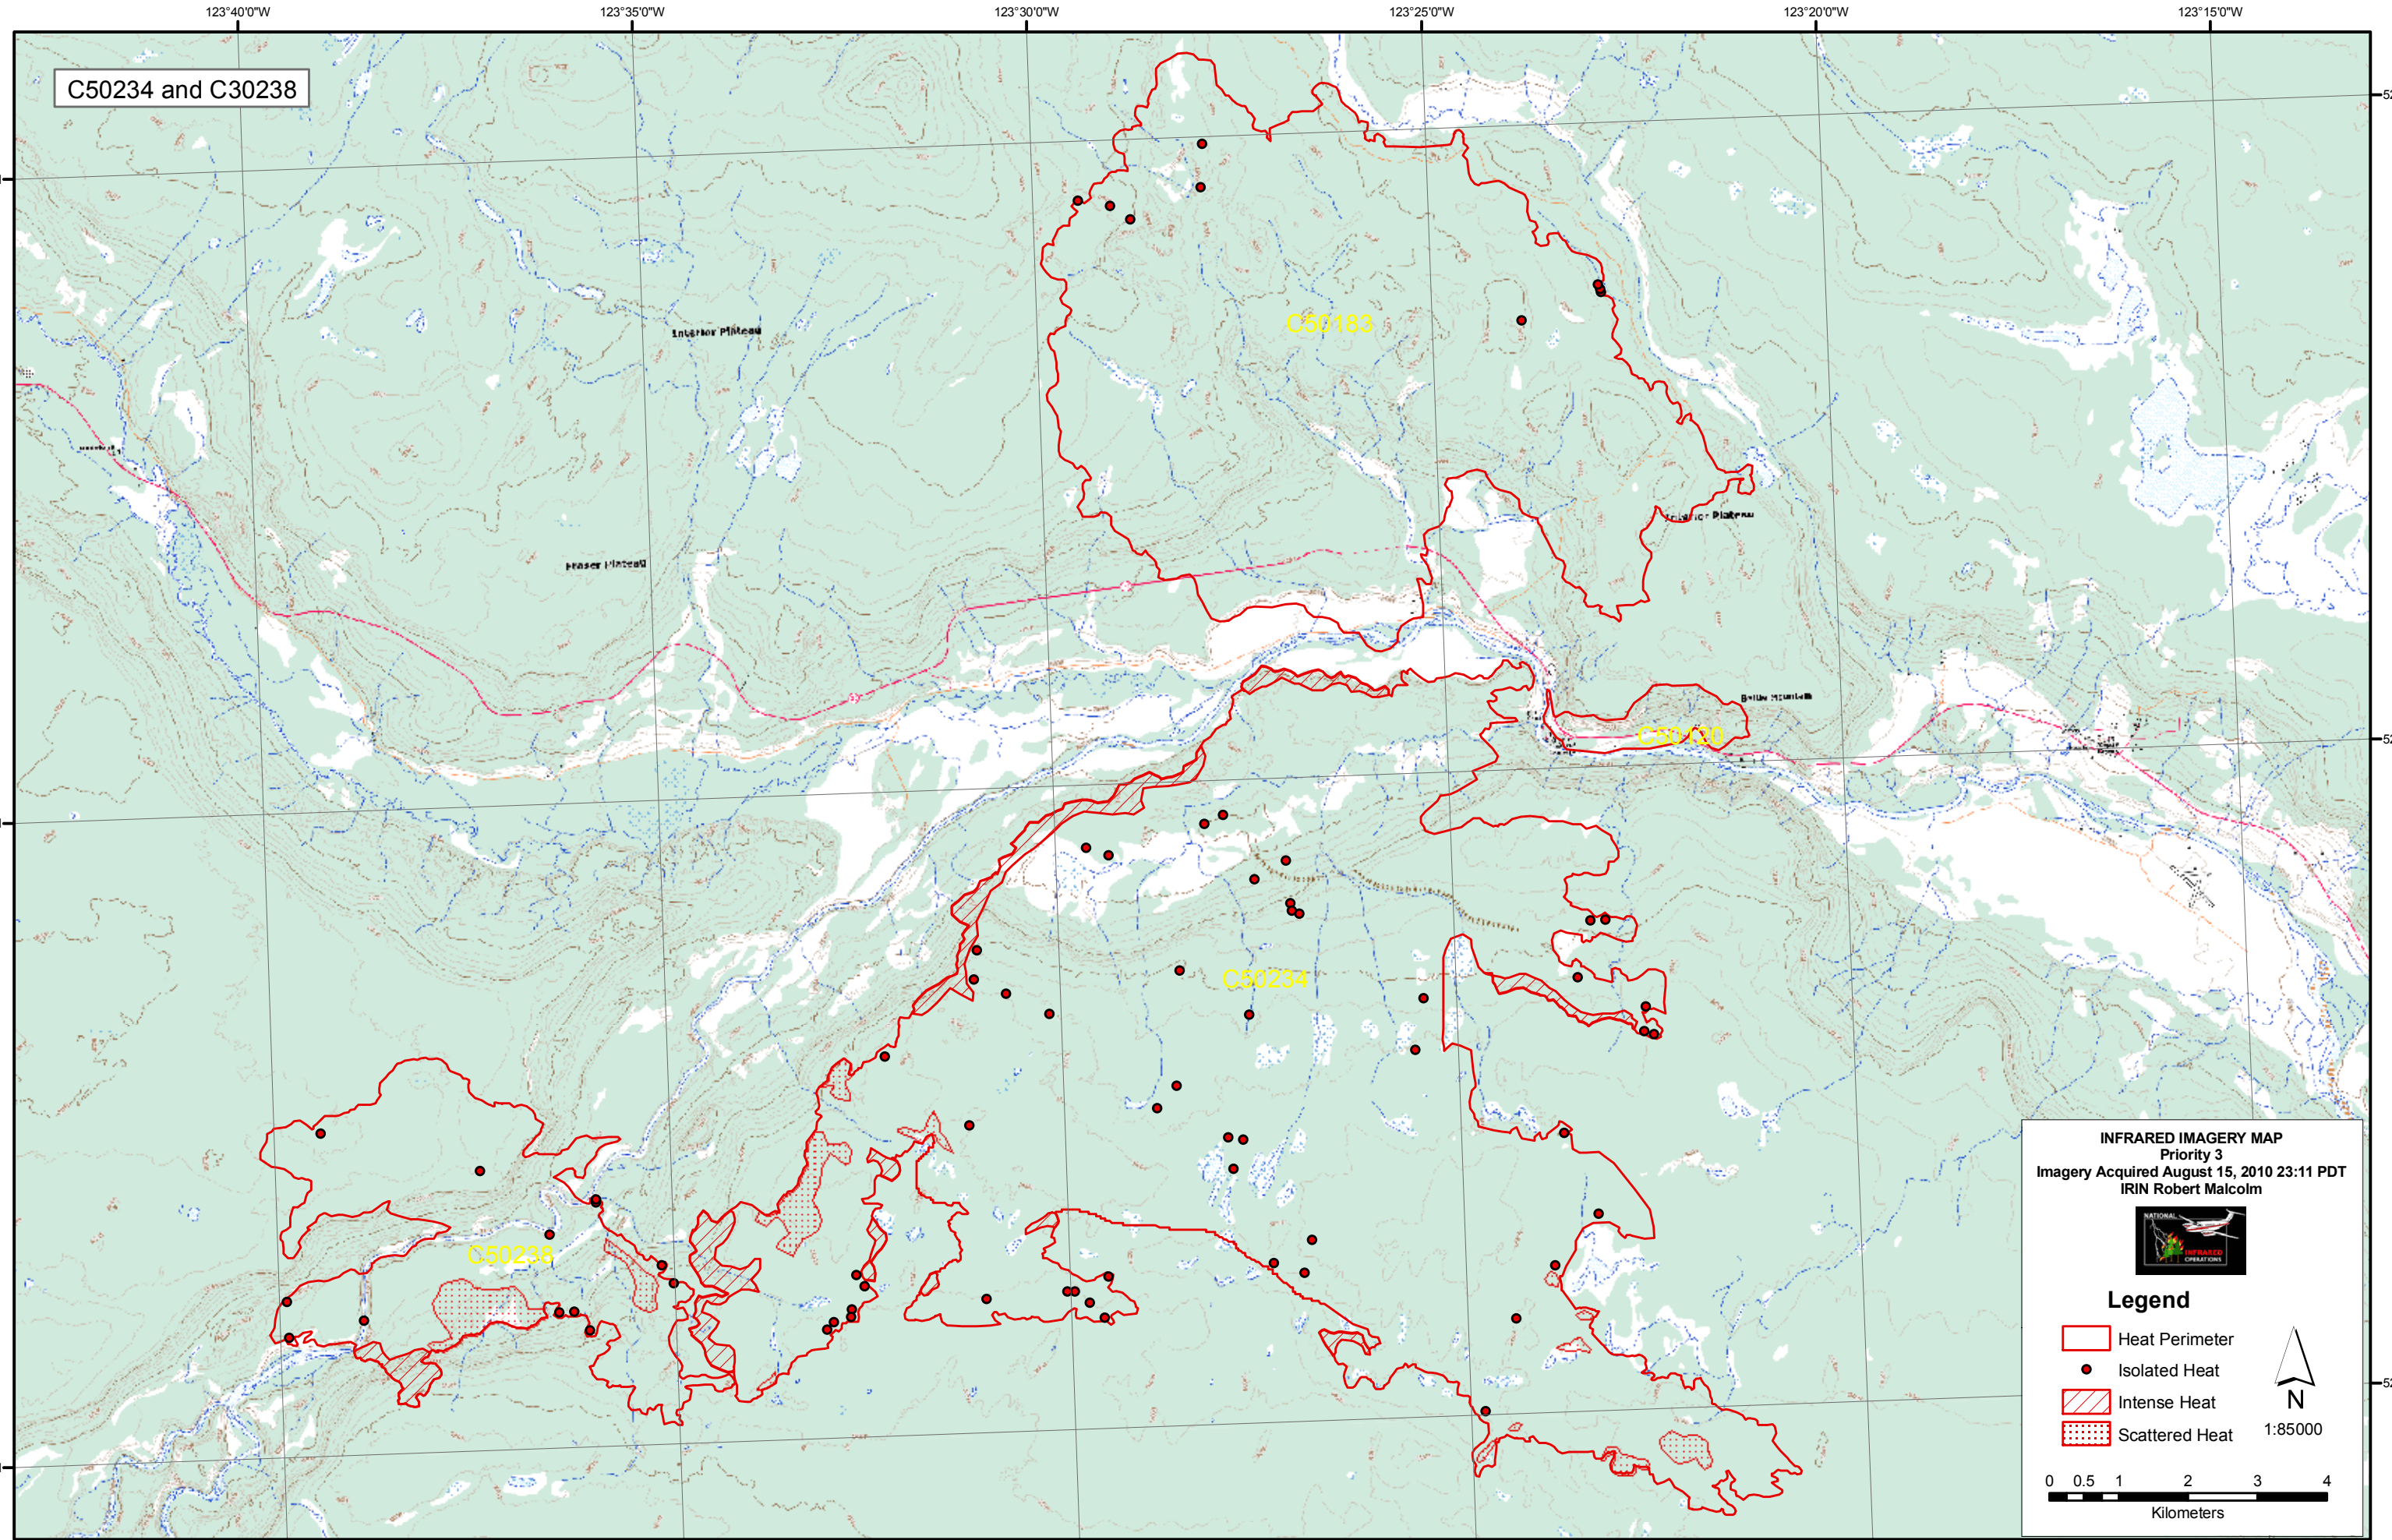

C50234 and C30238

INFRARED IMAGERY MAP
Priority 3
Imagery Acquired August 15, 2010 23:11 PDT
IRIN Robert Malcolm

Legend

- Heat Perimeter
- Isolated Heat
- Intense Heat
- Scattered Heat

1:85000

0 0.5 1 2 3 4
Kilometers