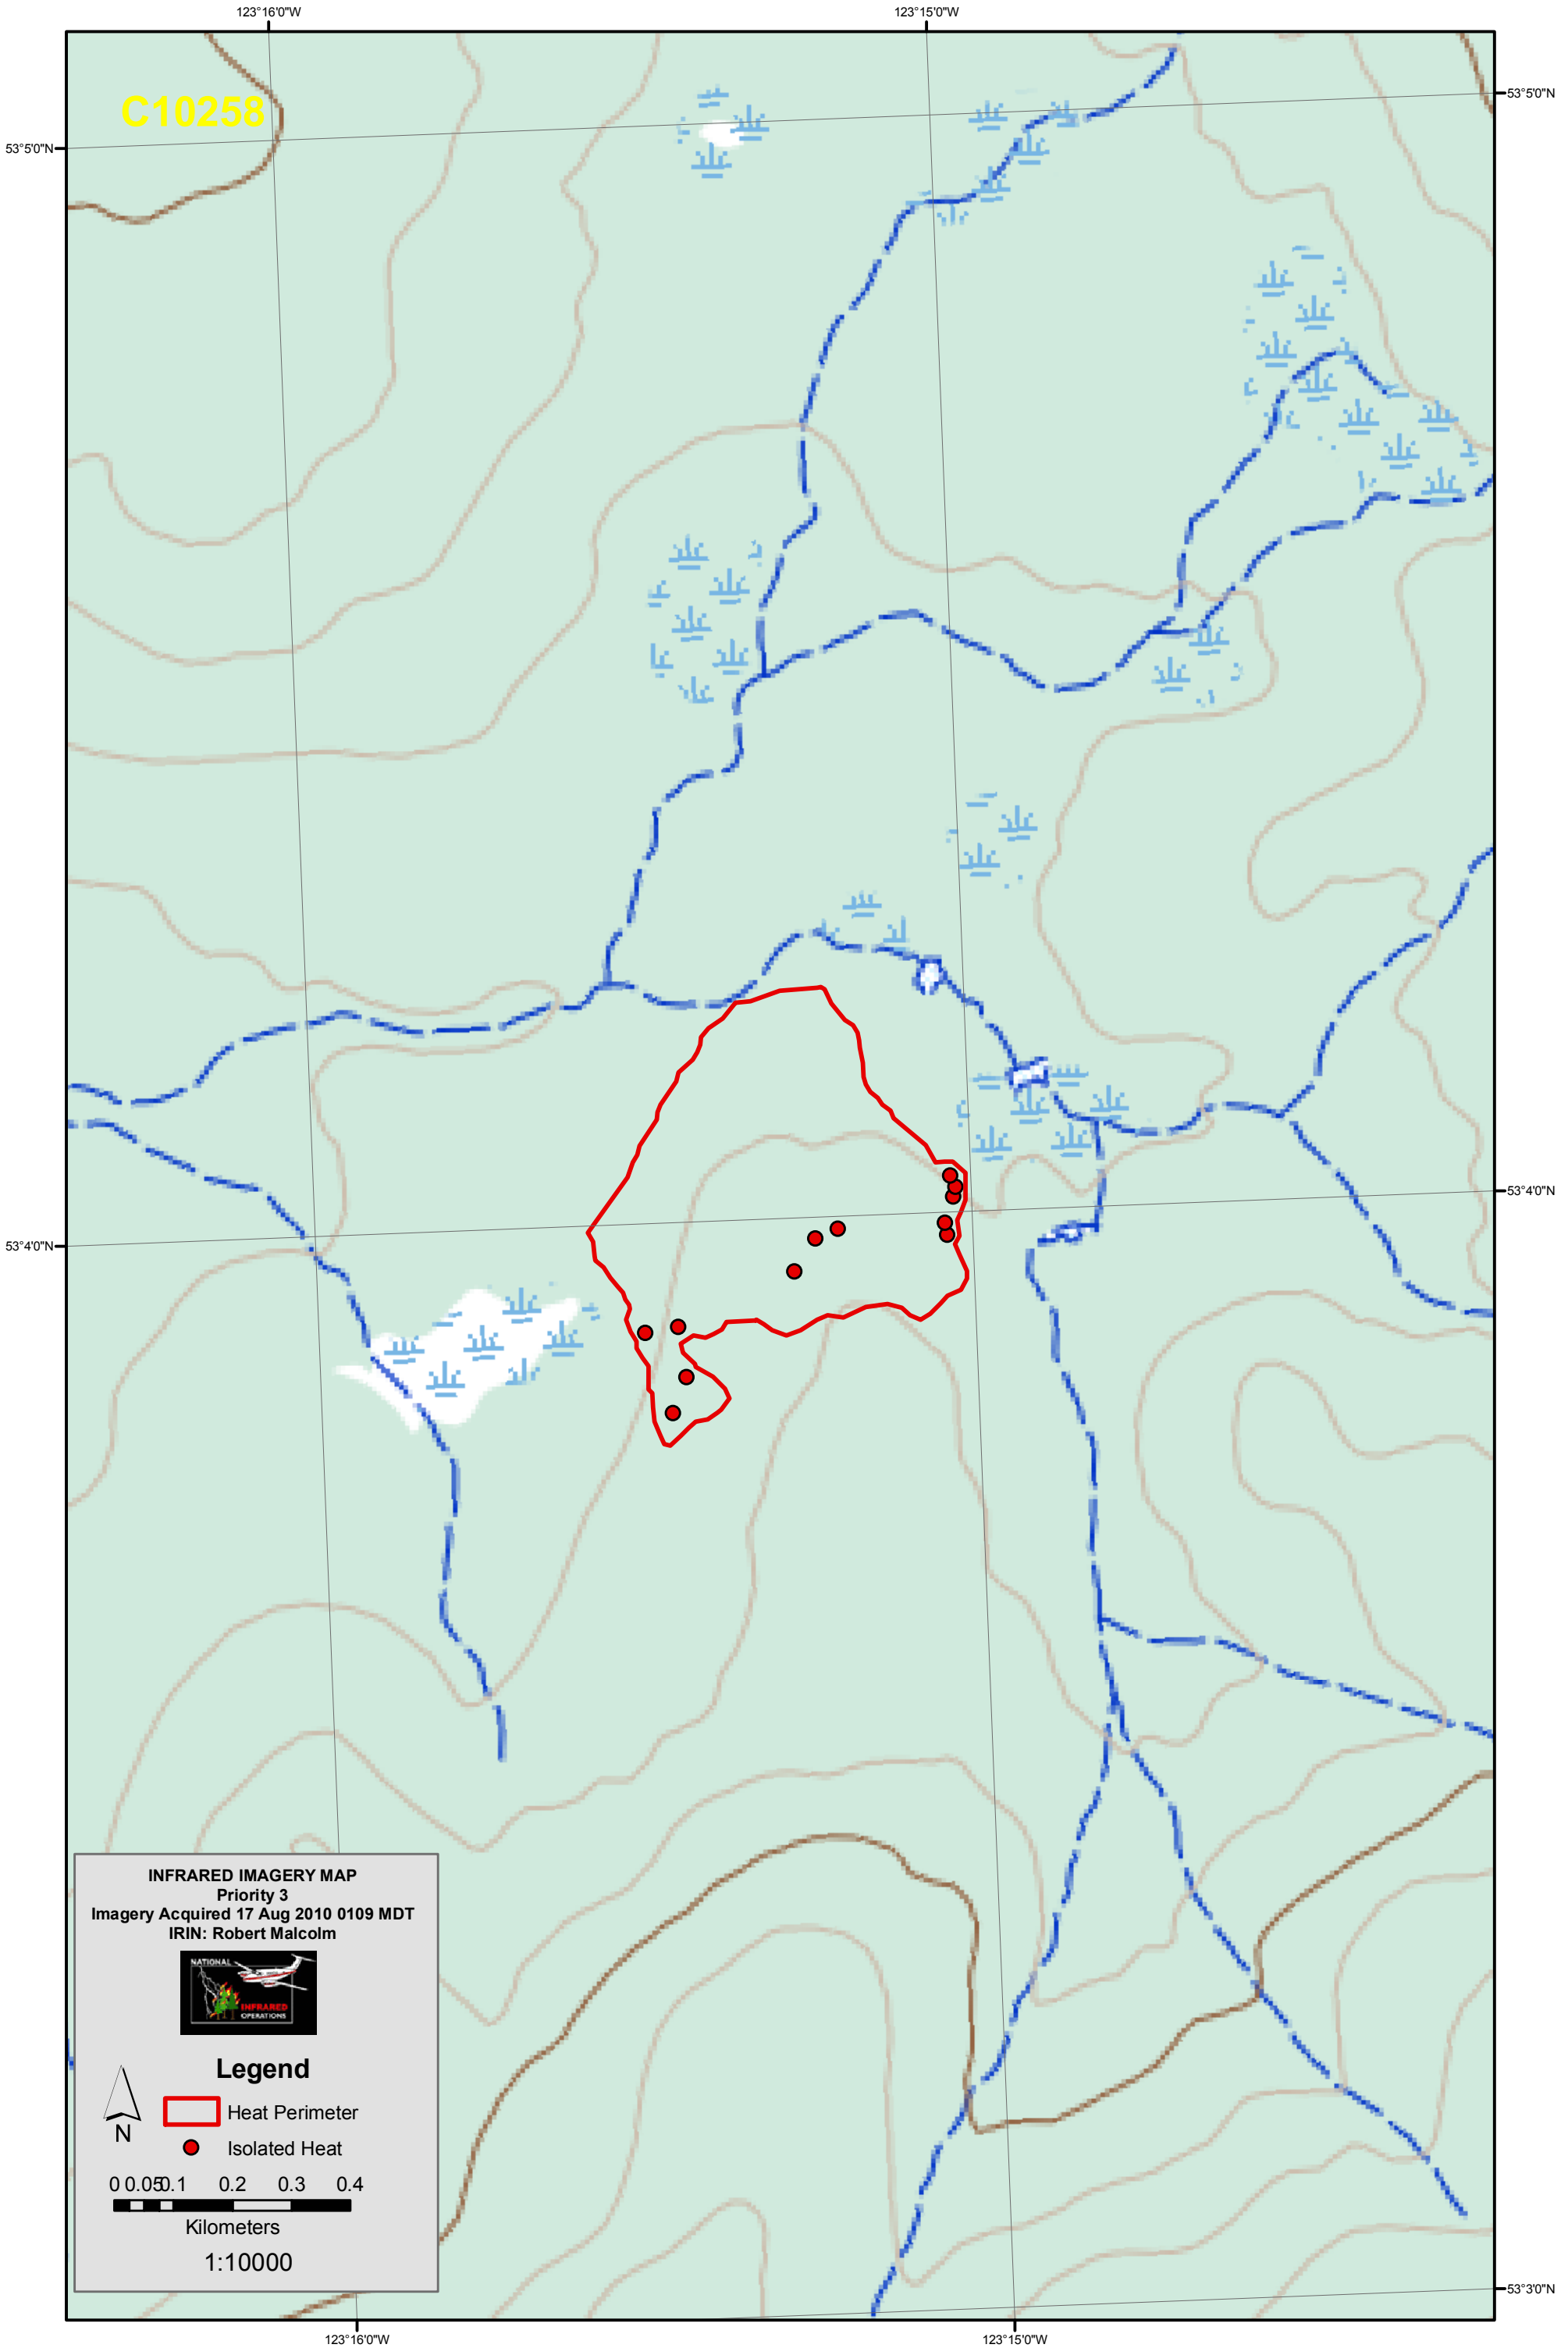

C10258

INFRARED IMAGERY MAP
Priority 3
Imagery Acquired 17 Aug 2010 0109 MDT
IRIN: Robert Malcolm

Legend

- Heat Perimeter
 - Isolated Heat
- 0 0.05 0.1 0.2 0.3 0.4
Kilometers
1:10000