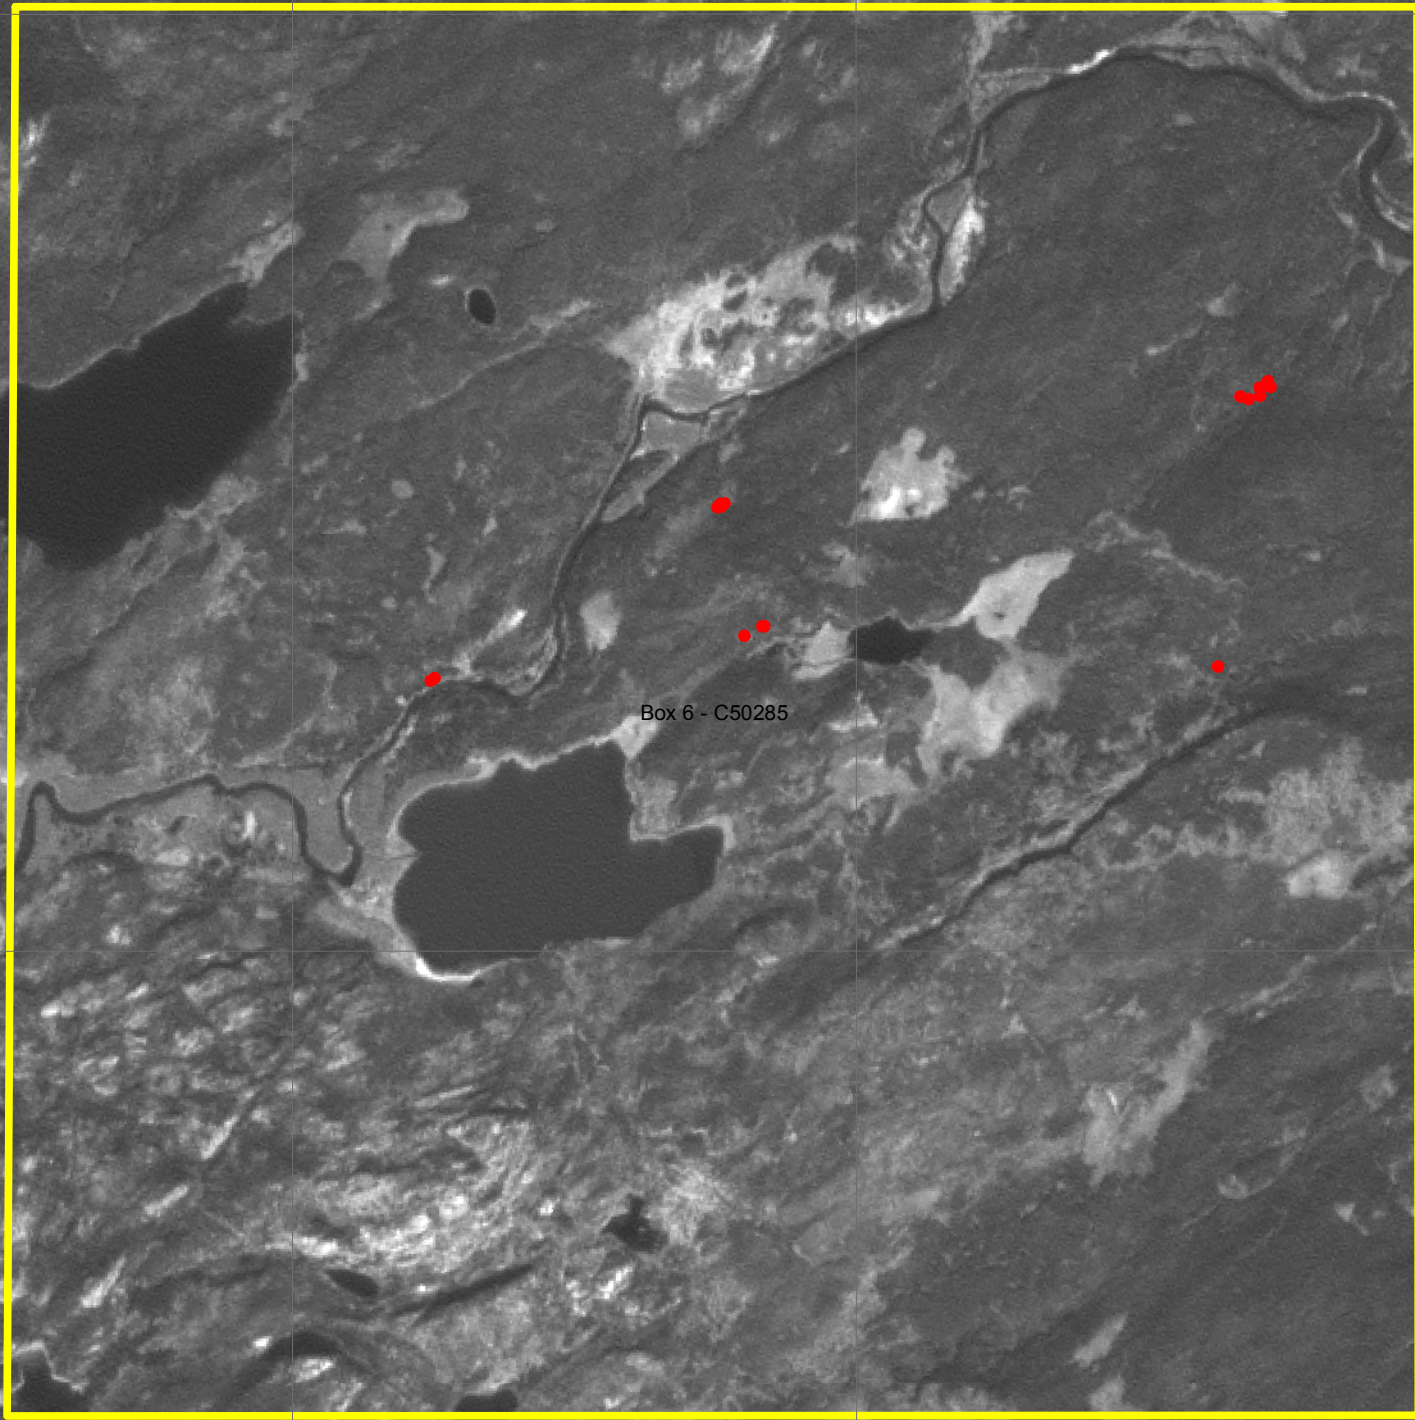

126°0'0"W

125°58'0"W

125°56'0"W

52°56'0"N

52°56'0"N

52°54'0"N

52°54'0"N

52°52'0"N

52°52'0"N

126°0'0"W

125°58'0"W

125°56'0"W

Box 6 - C50285

C50285 Infrared Map  
Imagery Acquired 17 August, 2010  
At 2240 Hours MDT  
IRIN: E. Bowne

1:30,000  
when printed  
11x17 inches

● Isolated Heat Sources

□ Scan Box

0 0.5 1

Kilometers

2N