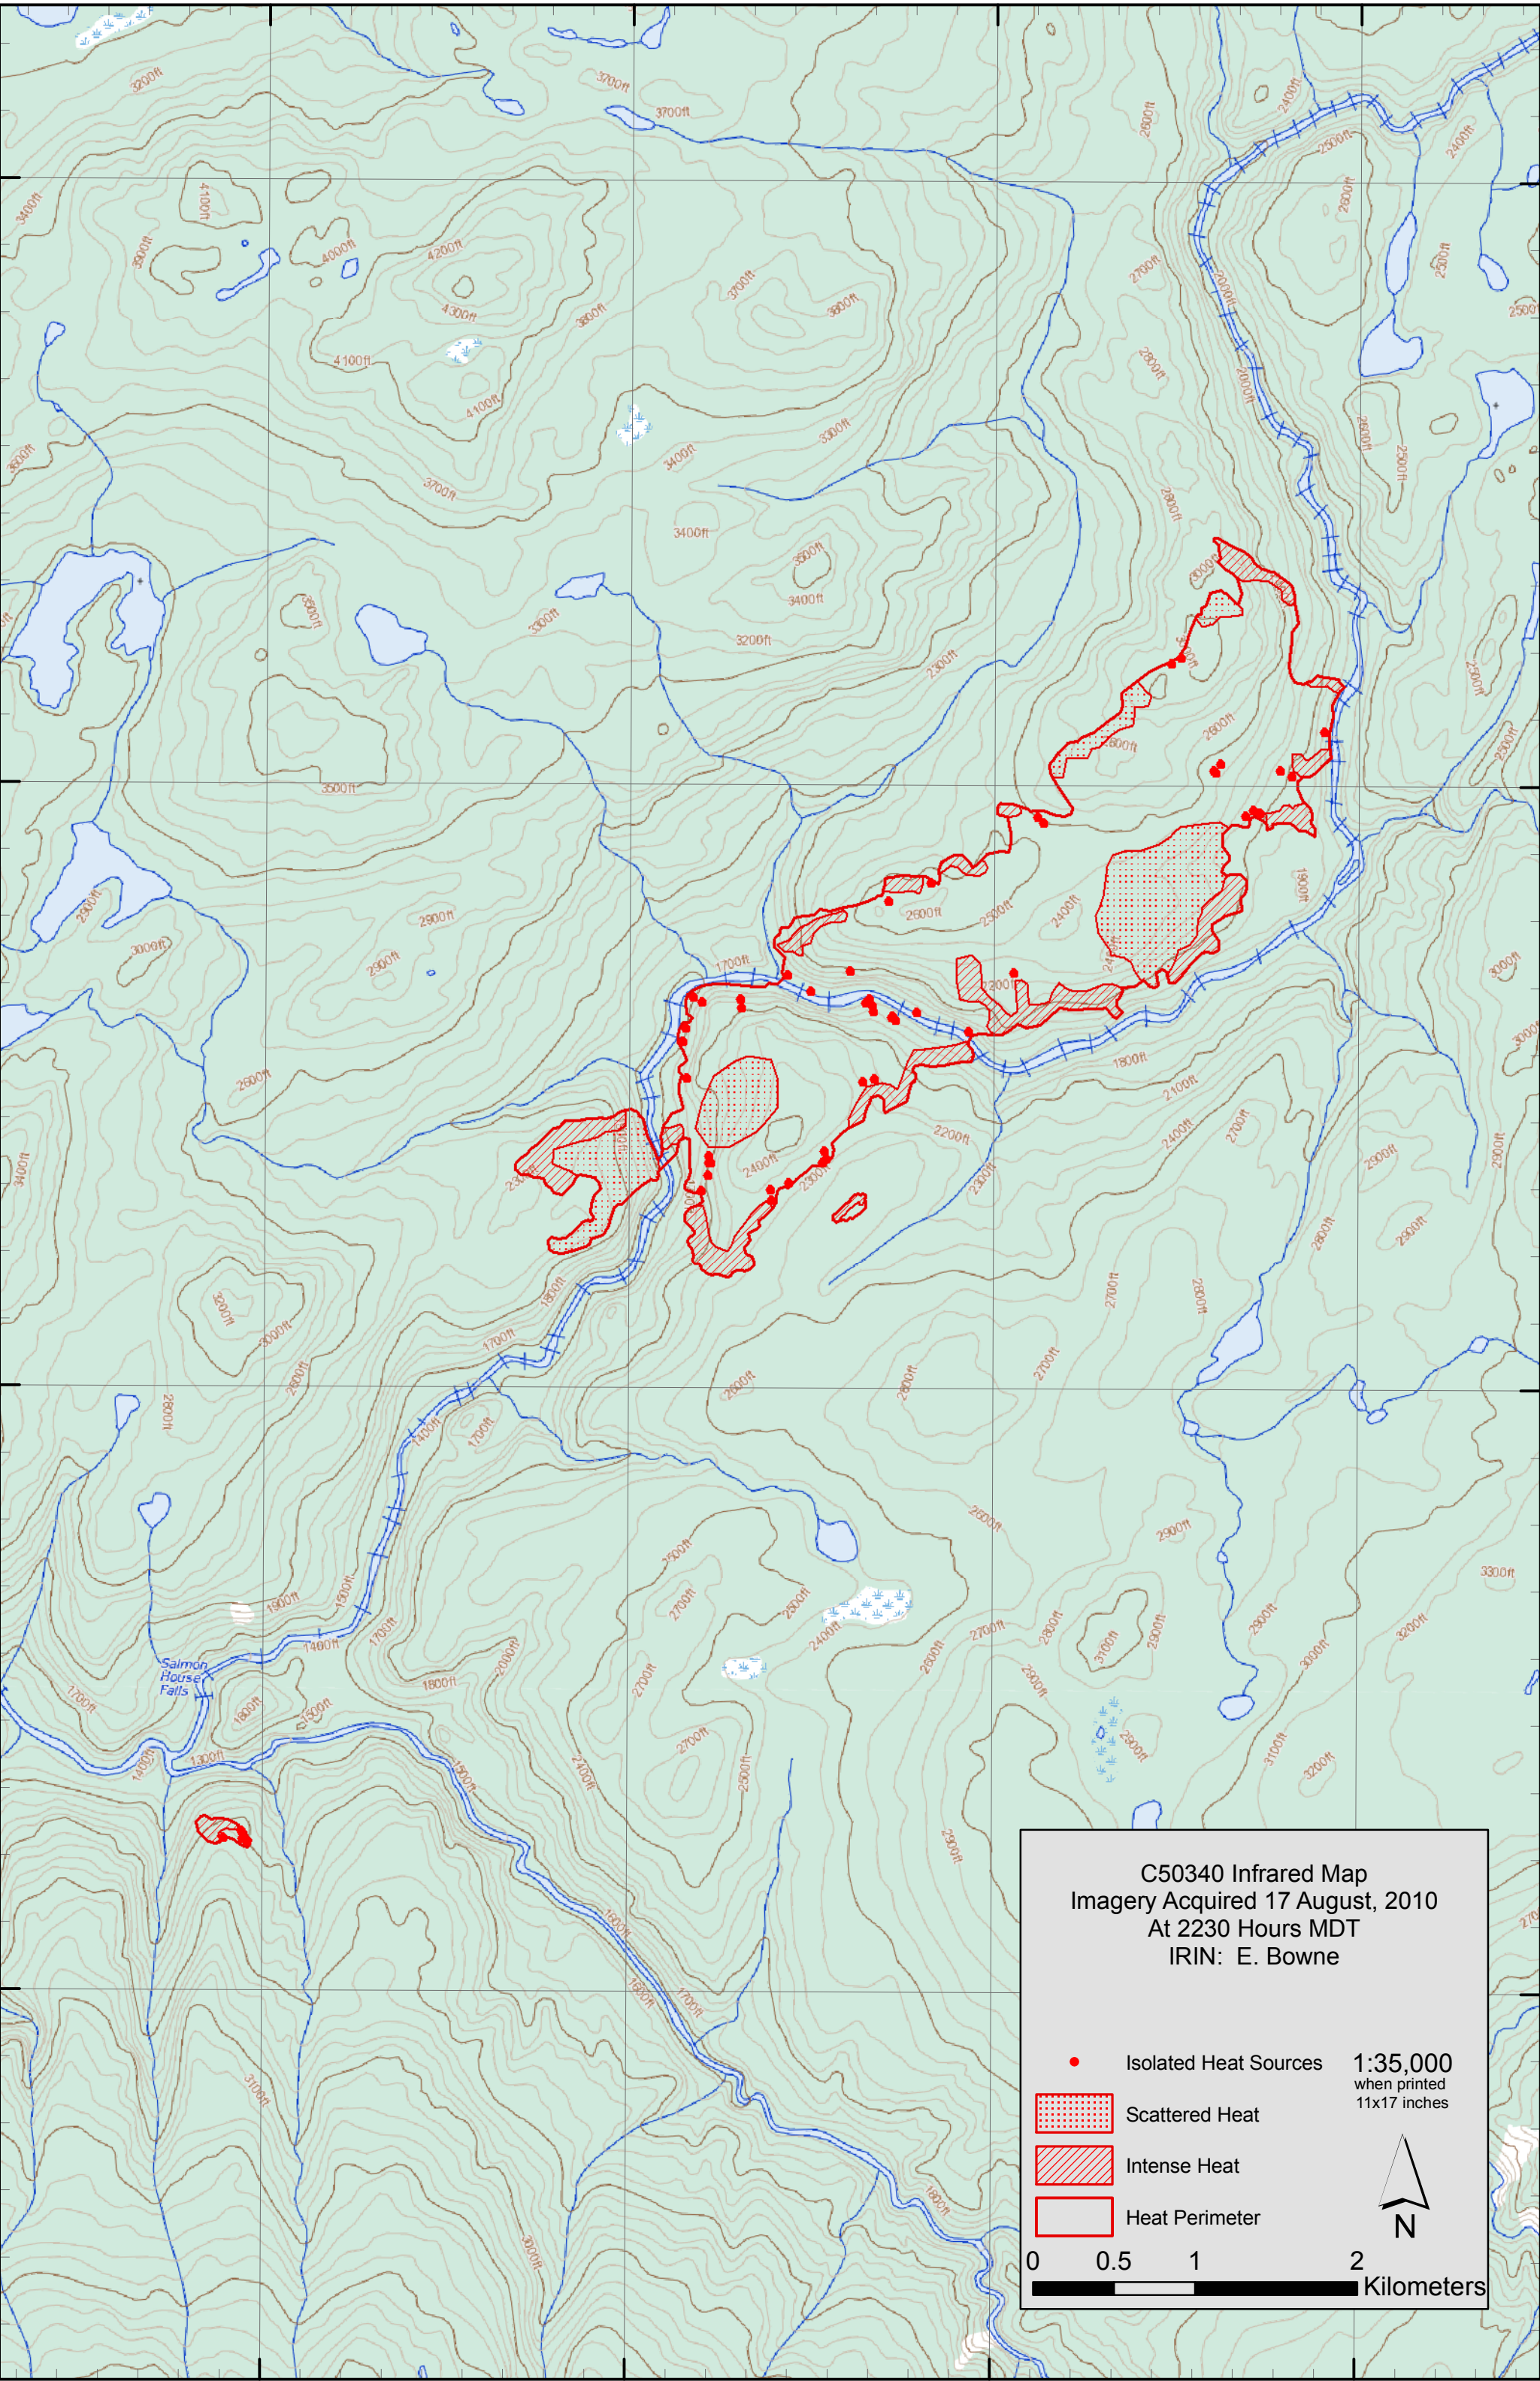

126°20'0"W

126°18'0"W

126°16'0"W

126°14'0"W

52°50'0"N

52°50'0"N

52°48'0"N

52°48'0"N

52°46'0"N

52°46'0"N

52°44'0"N

52°44'0"N

126°20'0"W

126°18'0"W

126°16'0"W

126°14'0"W

C50340 Infrared Map
 Imagery Acquired 17 August, 2010
 At 2230 Hours MDT
 IRIN: E. Bowne

- Isolated Heat Sources
- Scattered Heat
- ▨ Intense Heat
- Heat Perimeter

1:35,000
 when printed
 11x17 inches

0 0.5 1 2 Kilometers