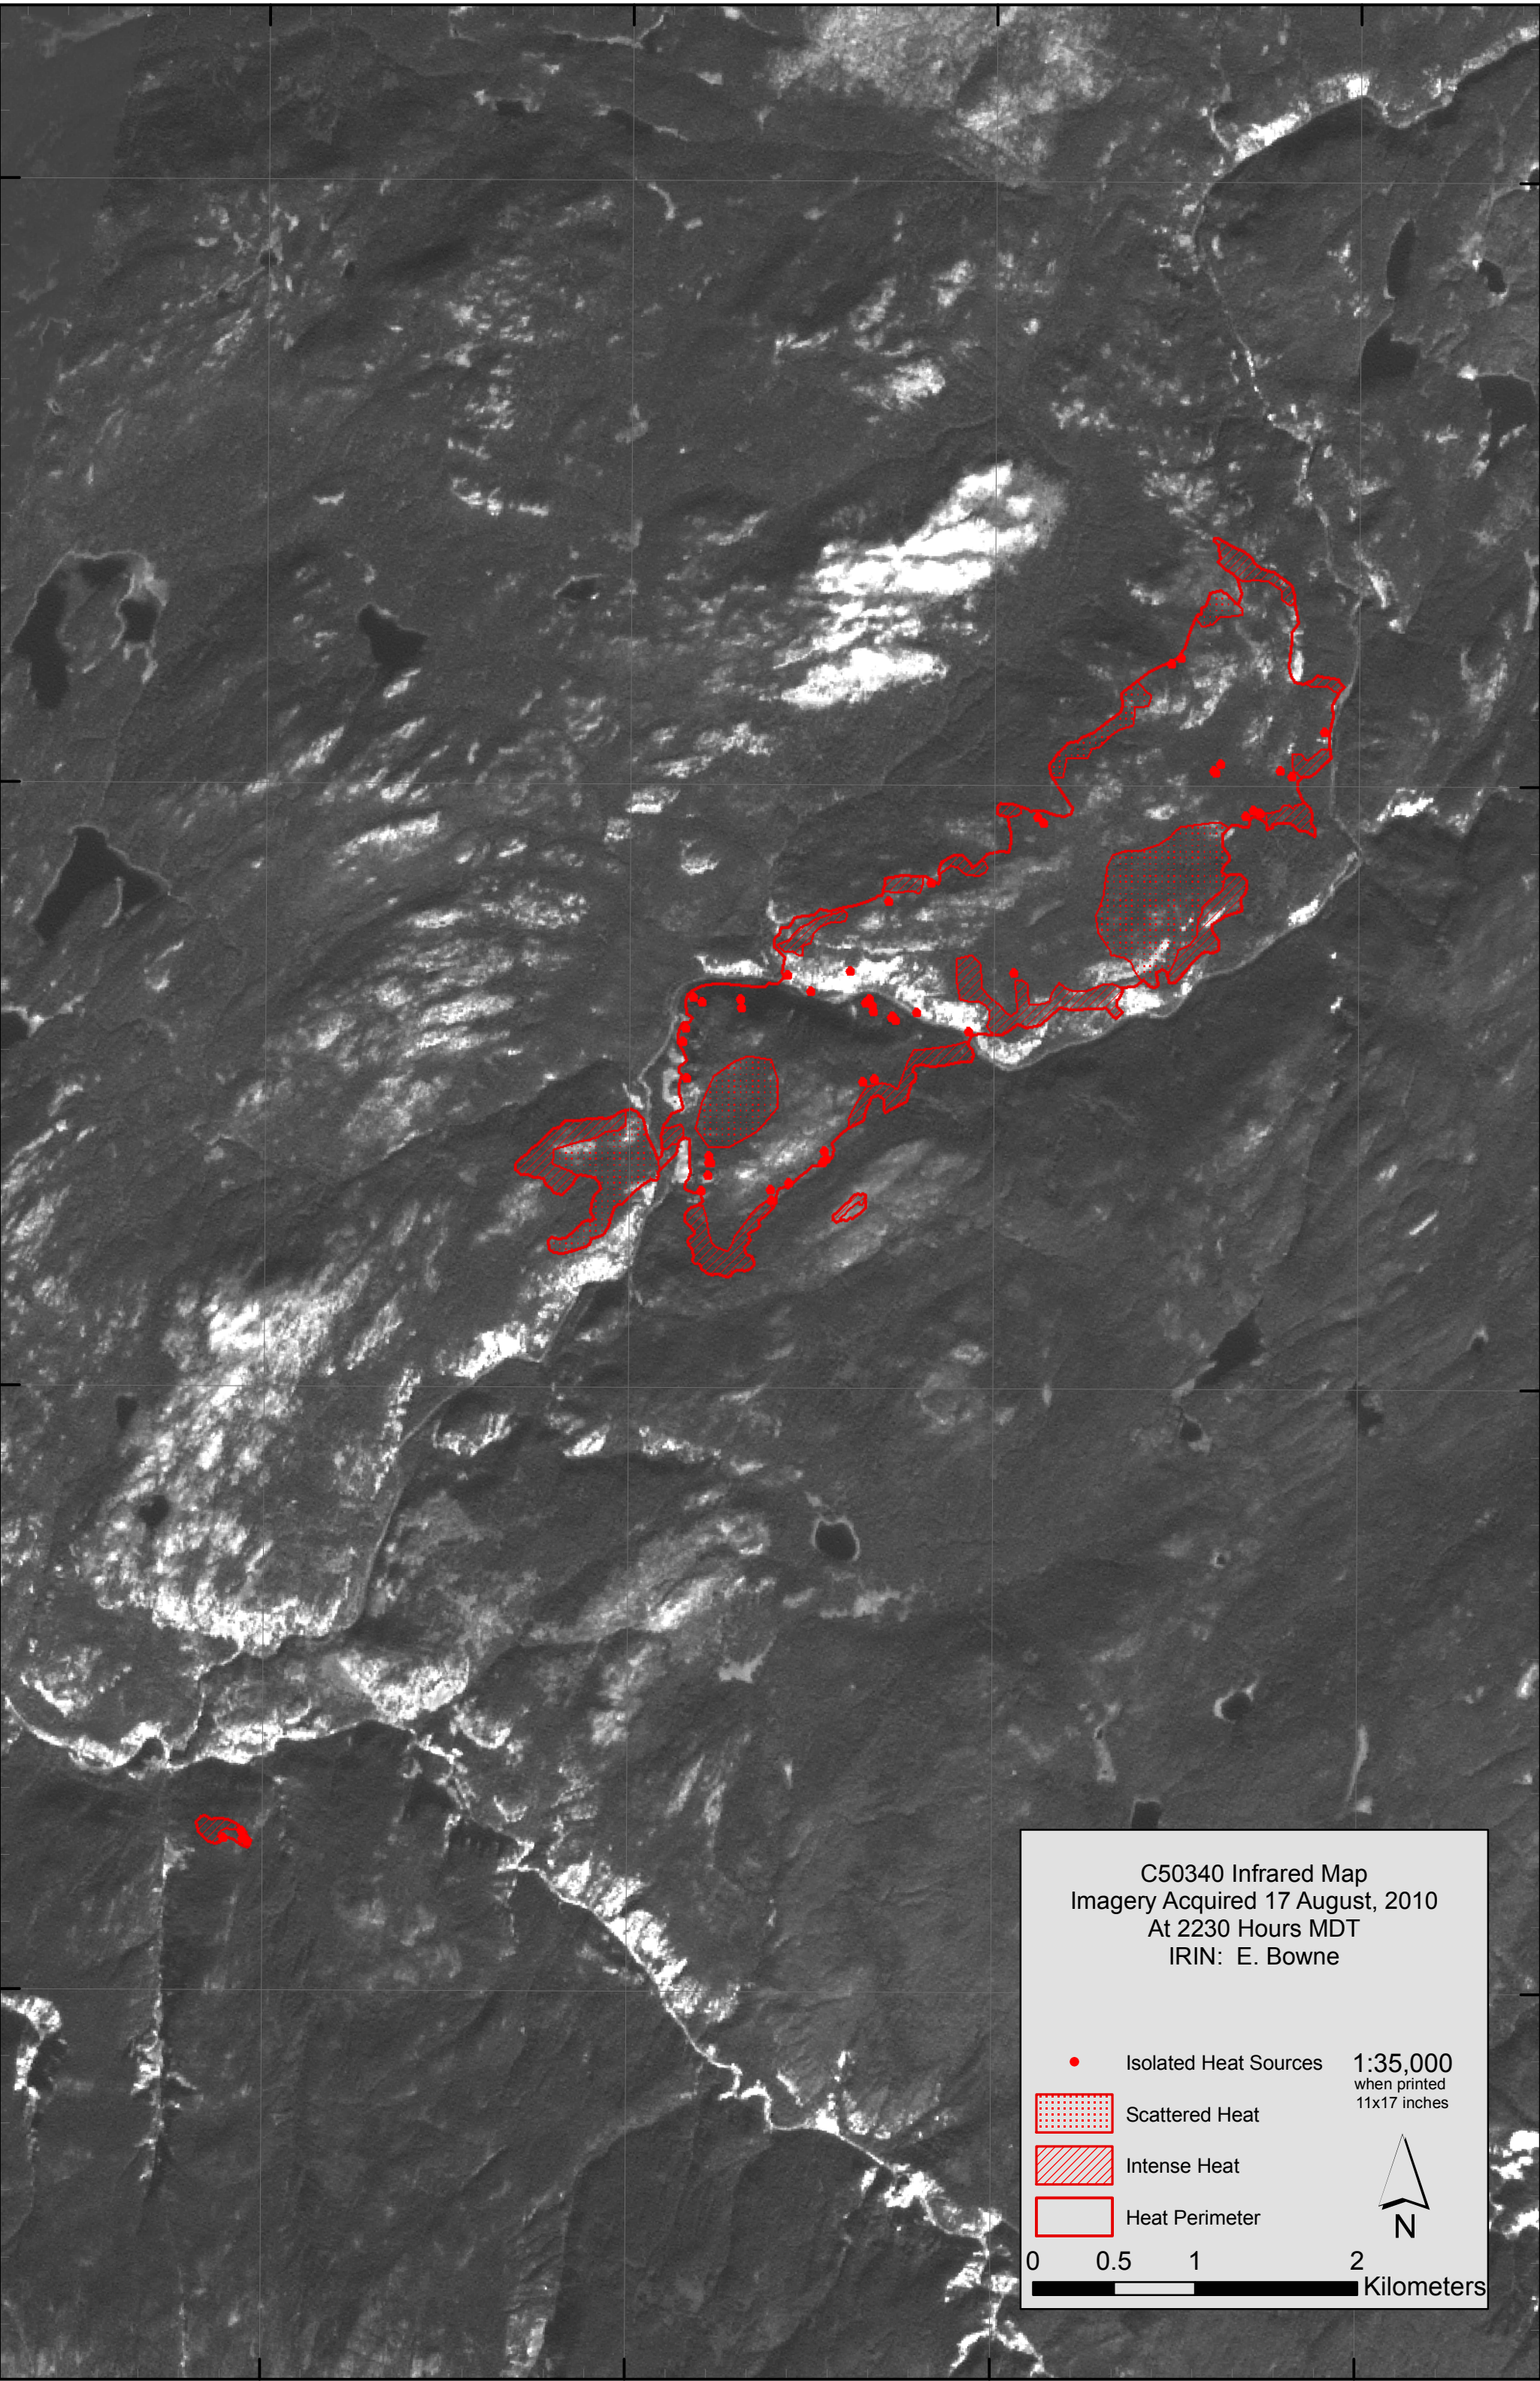

126°20'0"W

126°18'0"W

126°16'0"W

126°14'0"W

52°50'0"N

52°50'0"N

52°48'0"N

52°48'0"N

52°46'0"N

52°46'0"N

52°44'0"N

52°44'0"N

C50340 Infrared Map
Imagery Acquired 17 August, 2010
At 2230 Hours MDT
IRIN: E. Bowne

● Isolated Heat Sources
■ Scattered Heat
▨ Intense Heat
□ Heat Perimeter

1:35,000
when printed
11x17 inches

0 0.5 1 2 Kilometers

126°20'0"W

126°18'0"W

126°16'0"W

126°14'0"W