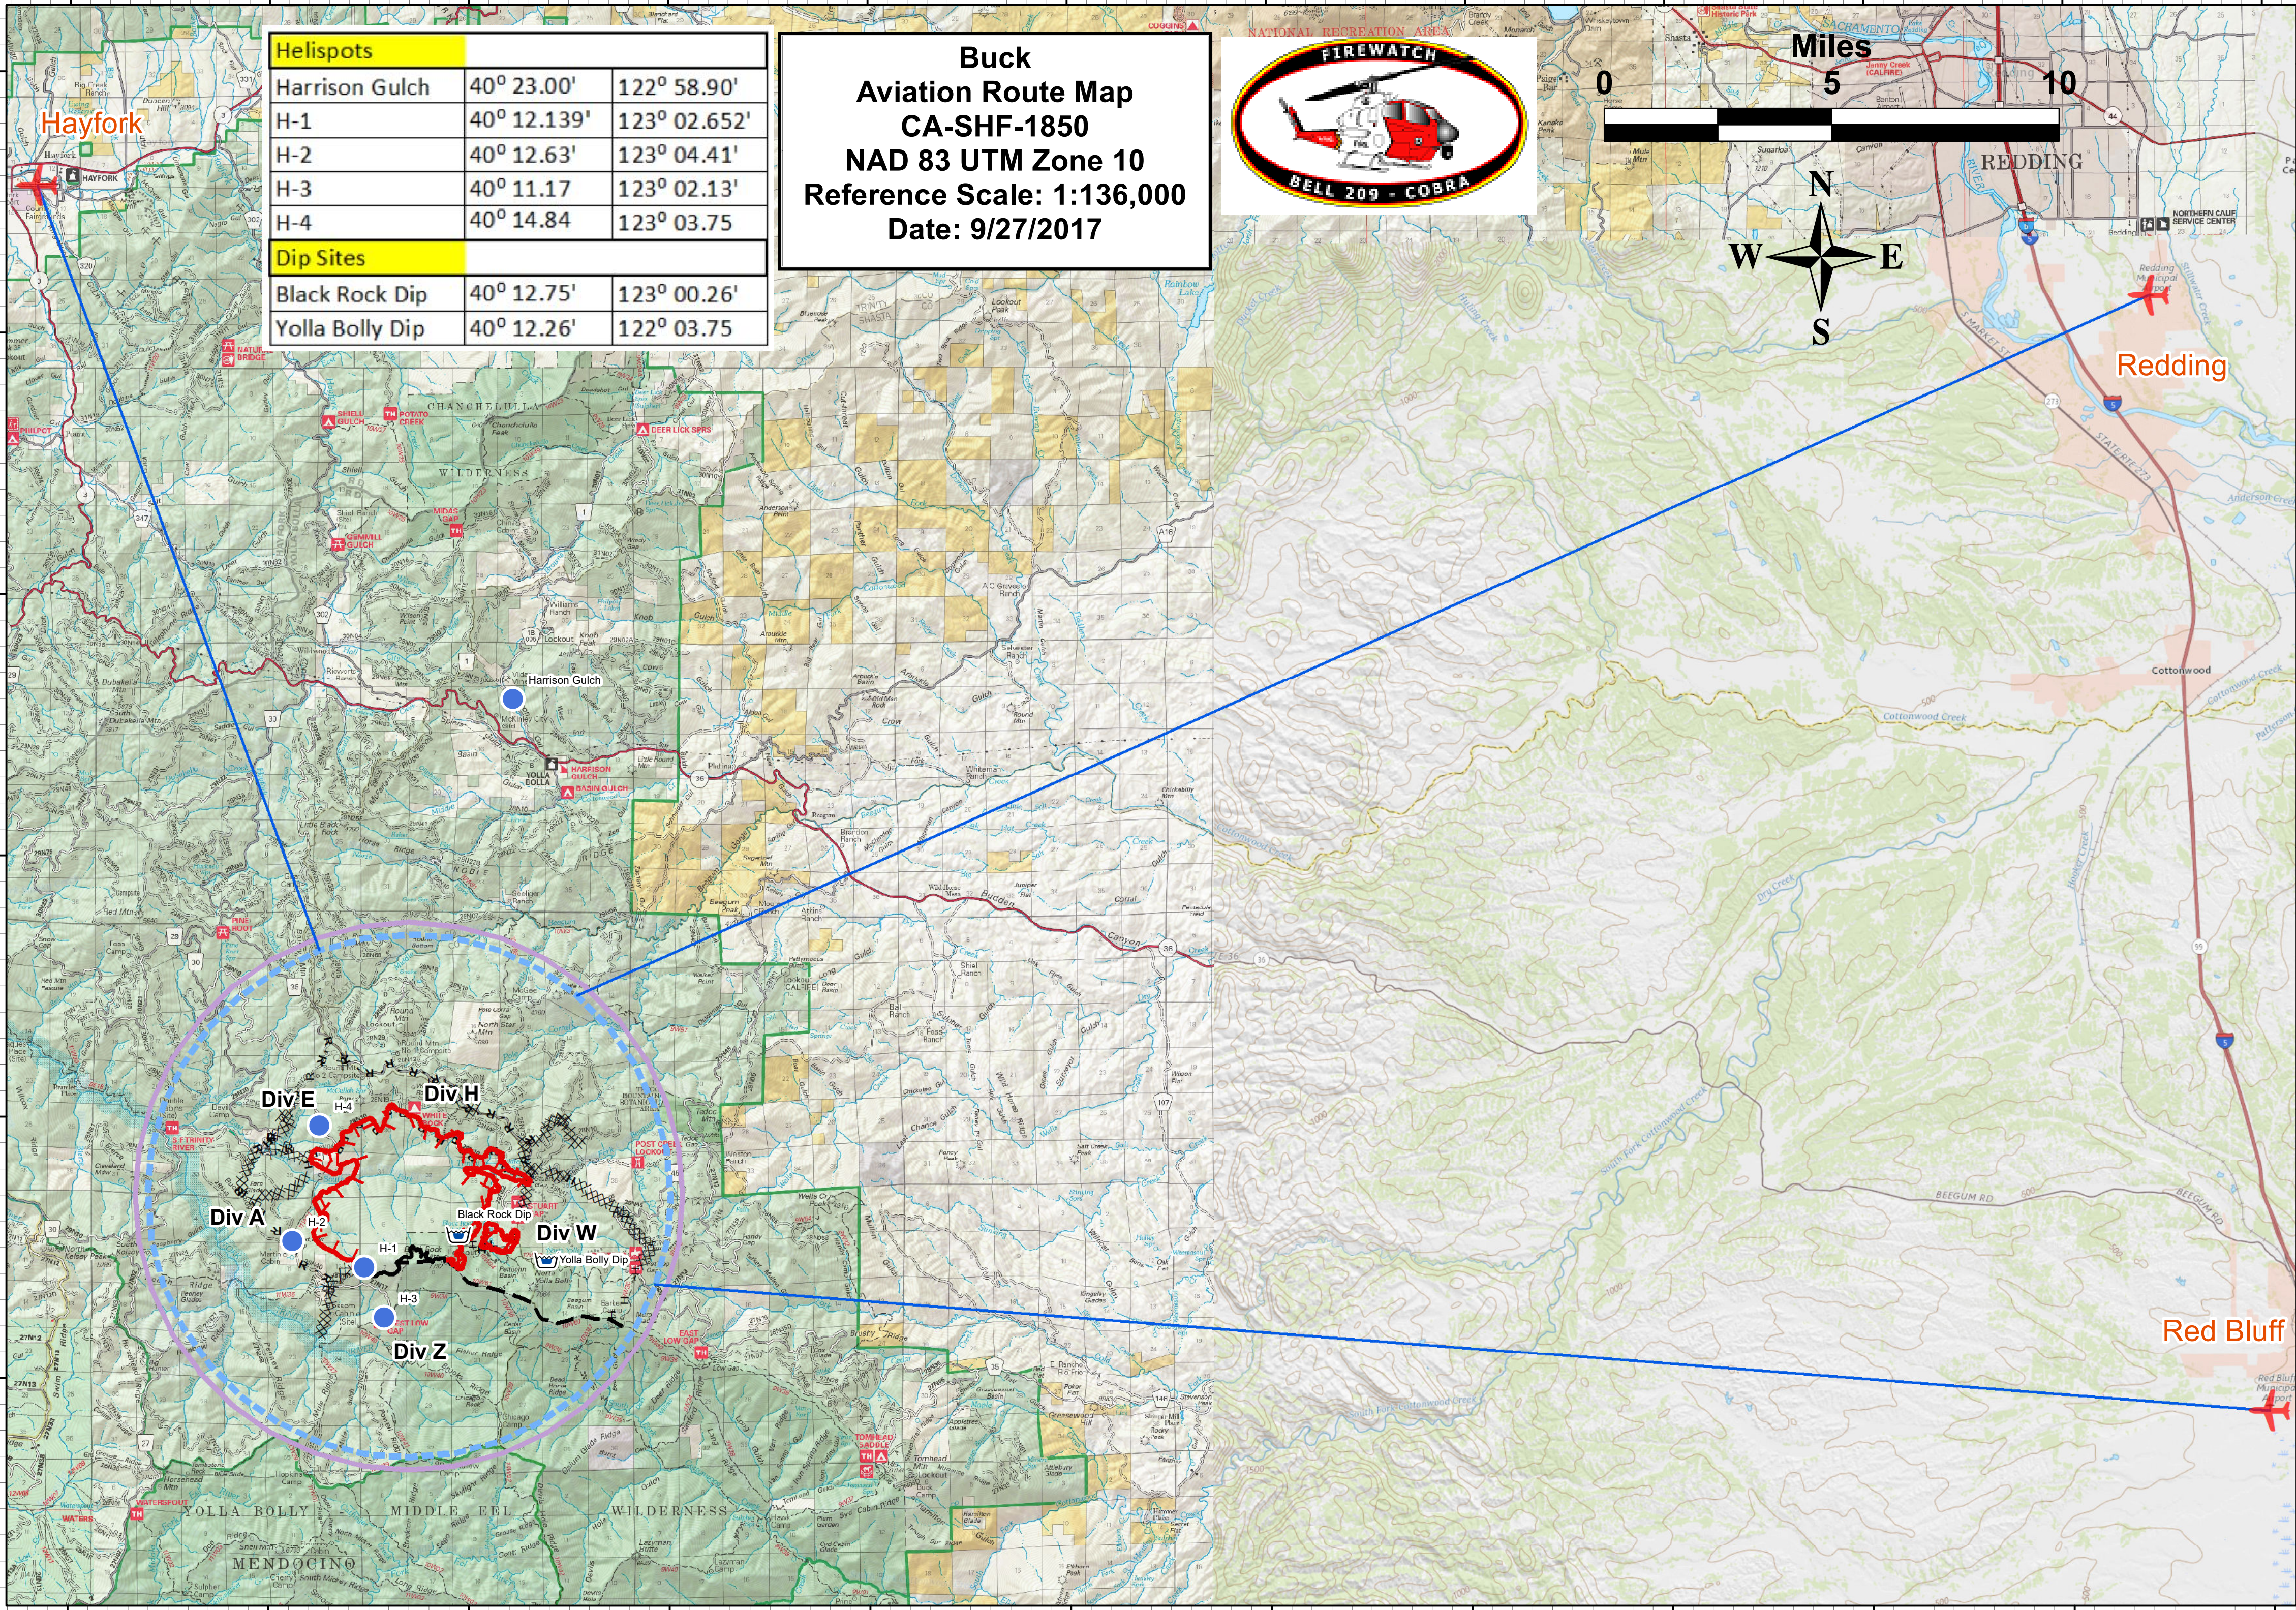

Helispots		
Harrison Gulch	40° 23.00'	122° 58.90'
H-1	40° 12.139'	123° 02.652'
H-2	40° 12.63'	123° 04.41'
H-3	40° 11.17'	123° 02.13'
H-4	40° 14.84'	123° 03.75'
Dip Sites		
Black Rock Dip	40° 12.75'	123° 00.26'
Yolla Bolly Dip	40° 12.26'	122° 03.75'

**Buck**  
**Aviation Route Map**  
**CA-SHF-1850**  
**NAD 83 UTM Zone 10**  
**Reference Scale: 1:136,000**  
**Date: 9/27/2017**

Redding

Red Bluff