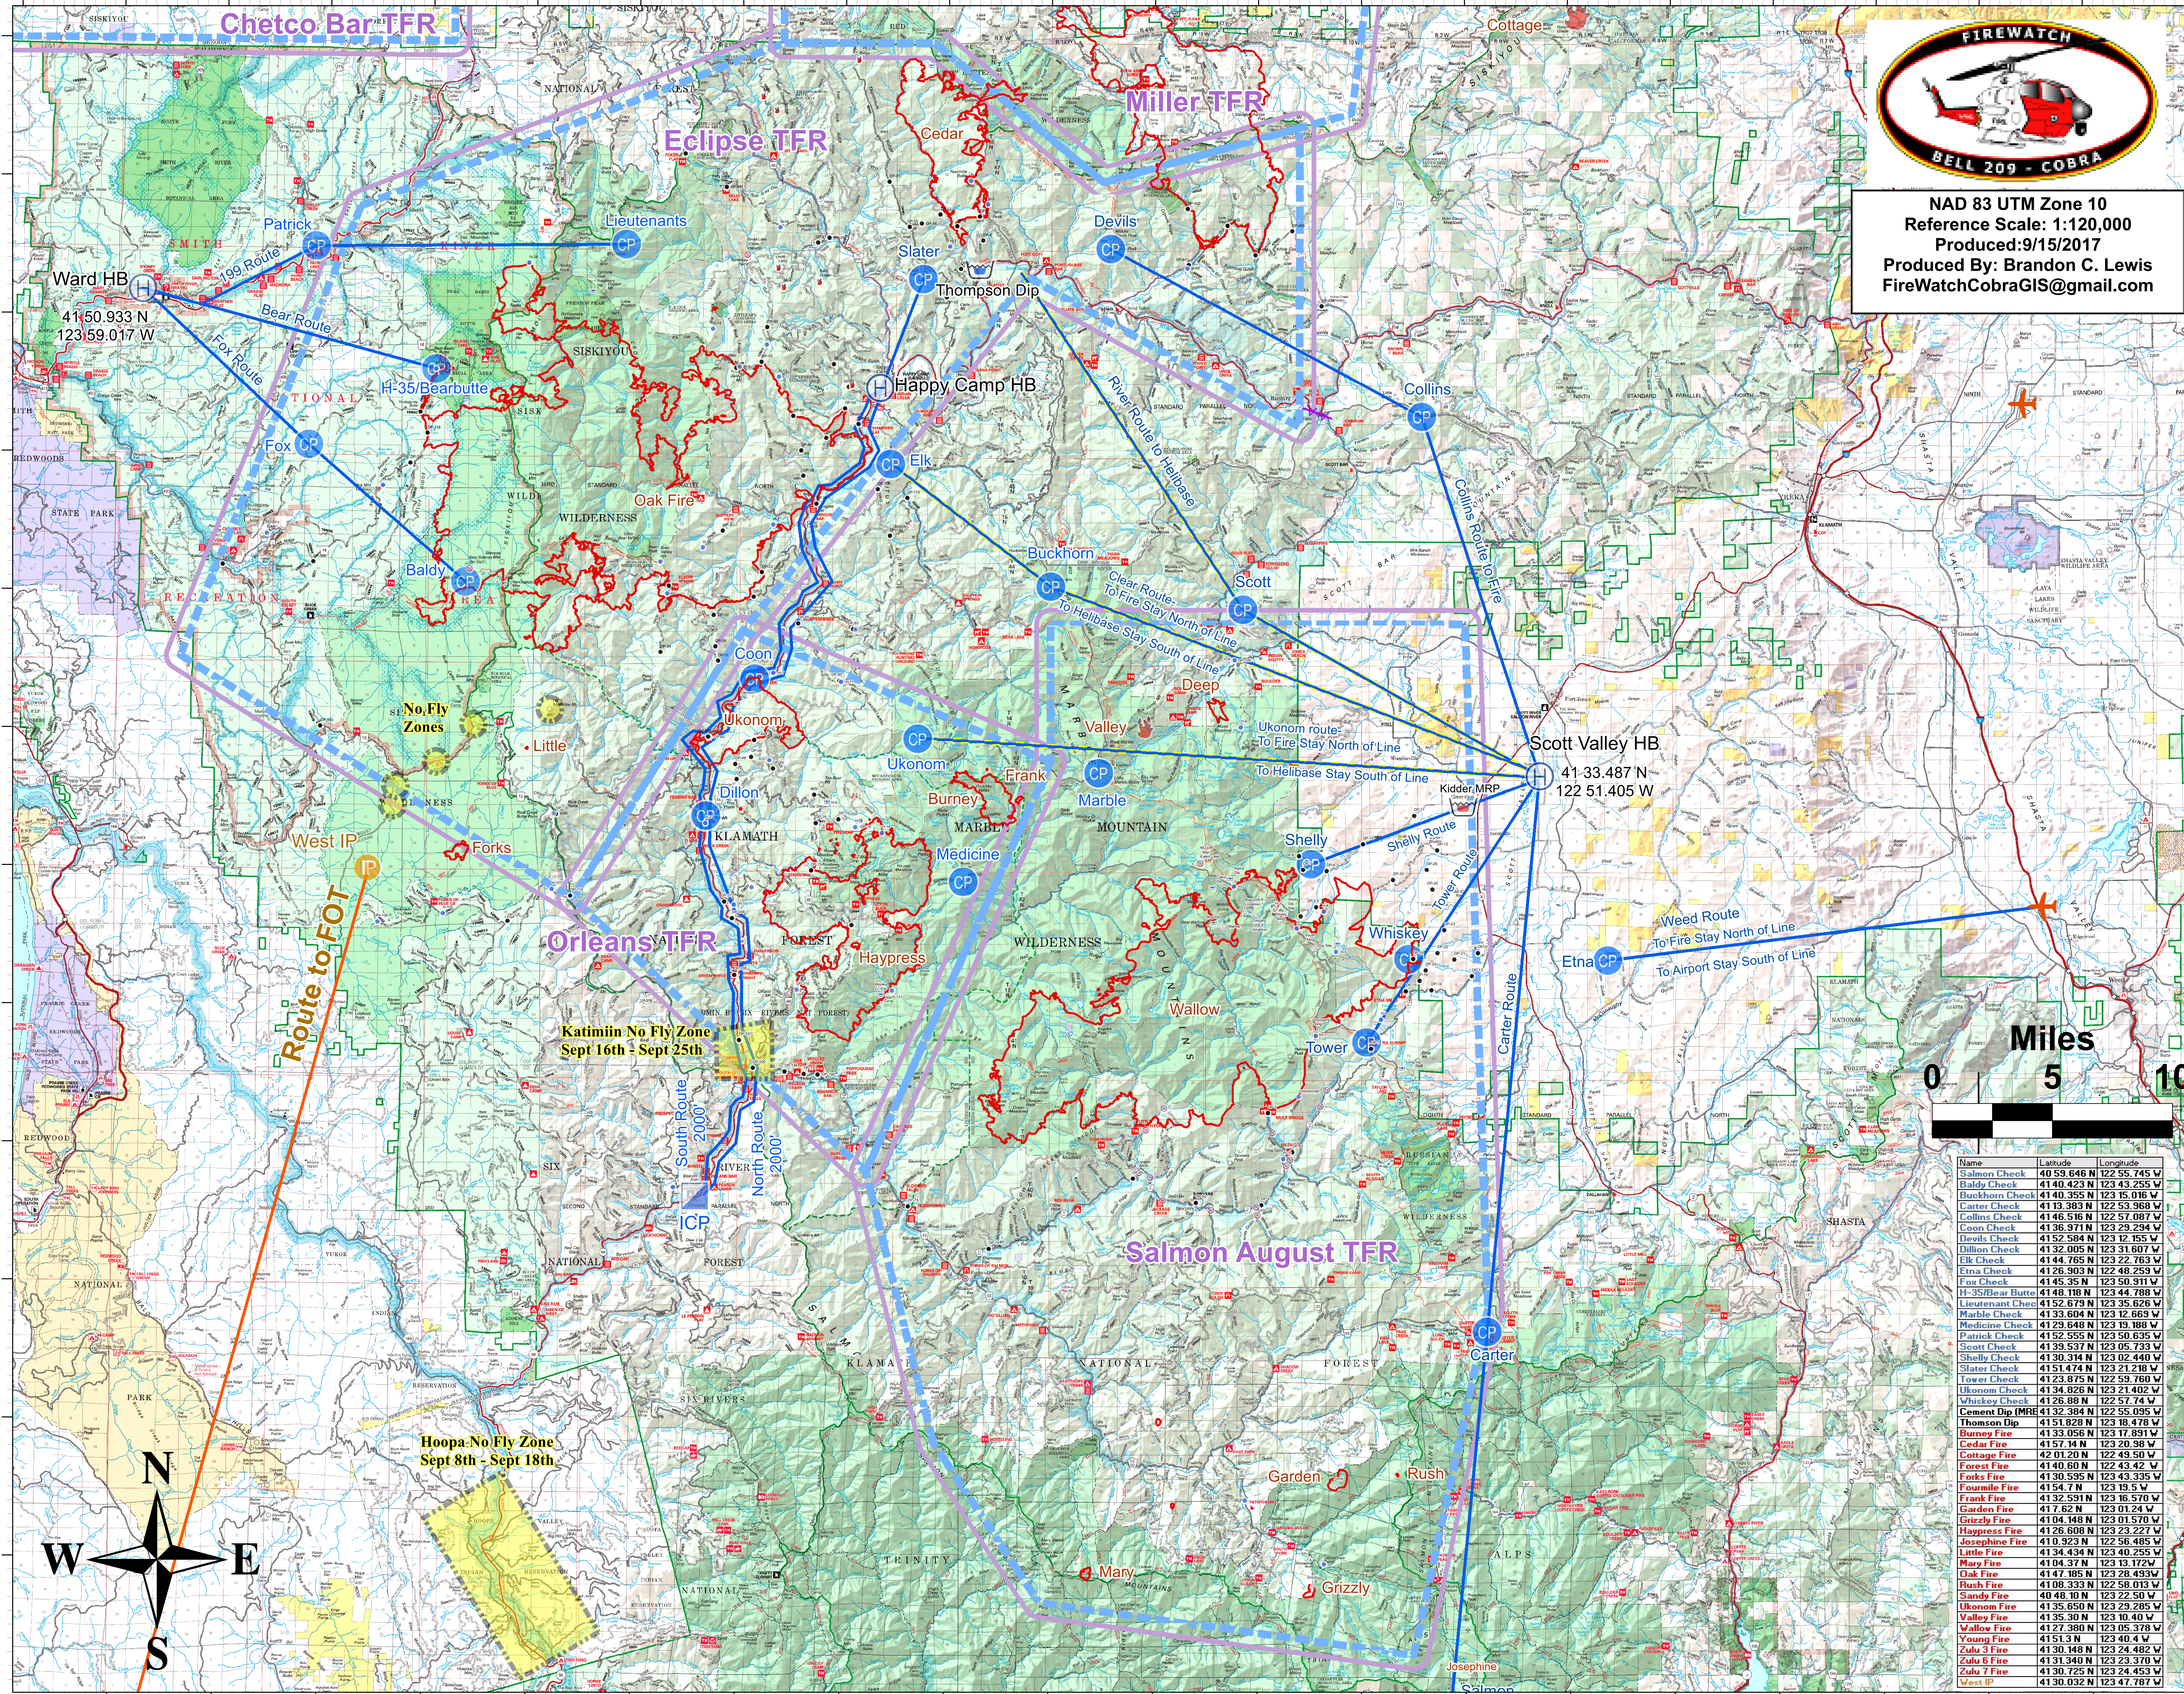

NAD 83 UTM Zone 10
Reference Scale: 1:120,000
Produced: 9/15/2017
Produced By: Brandon C. Lewis
FireWatchCobraGIS@gmail.com

Route to FOT

Orleans TFR

Salmon August TFR

Katimiin No Fly Zone
Sept 16th - Sept 25th

Hoopa No Fly Zone
Sept 8th - Sept 18th

Name	Latitude	Longitude
Salem Check	41 52.646 N	123 55.745 W
Baldy Check	41 40.423 N	123 43.255 W
Buckhorn Check	41 40.355 N	123 15.016 W
Carter Check	41 13.383 N	122 53.968 W
Collins Check	41 46.516 N	122 57.087 W
Coon Check	41 36.971 N	123 29.294 W
Devils Check	41 52.584 N	123 12.155 W
Dillon Check	41 32.386 N	123 31.055 W
Elk Check	41 44.765 N	123 22.763 W
Etna Check	41 26.903 N	122 48.259 W
Fox Check	41 45.35 N	123 50.911 W
H-35/Bear Butte	41 48.118 N	123 44.788 W
Lieutenant Chec	41 52.679 N	123 35.626 W
Marble Check	41 33.604 N	123 12.669 W
Medicine Check	41 29.648 N	123 19.189 W
Patrick Check	41 52.555 N	123 50.655 W
Scott Check	41 39.537 N	123 05.733 W
Shelly Check	41 30.314 N	123 02.440 W
Slater Check	41 51.474 N	123 21.218 W
Tower Check	41 23.875 N	122 59.760 W
Ukonom Check	41 34.826 N	123 21.402 W
Whiskey Check	41 26.88 N	122 57.74 W
Thompson Dip (MRE)	41 32.386 N	123 31.055 W
Thompson Dip	41 51.828 N	123 18.478 W
Burney Fire	41 33.056 N	123 17.891 W
Cedar Fire	41 57.14 N	123 20.98 W
Cottage Fire	42 01.20 N	122 49.50 W
Forest Fire	41 40.60 N	122 43.42 W
Forks Fire	41 30.595 N	123 43.335 W
Fournile Fire	41 54.7 N	123 15.174 W
Frank Fire	41 32.591 N	123 16.570 W
Garden Fire	41 7.62 N	123 01.24 W
Grizzly Fire	41 04.148 N	123 01.570 W
Haypress Fire	41 26.608 N	123 23.227 W
Josephine Fire	41 0.923 N	122 56.485 W
Little Fire	41 34.434 N	123 40.255 W
Mary Fire	41 04.37 N	123 15.174 W
Oak Fire	41 47.185 N	123 28.495 W
Rush Fire	41 08.333 N	122 58.013 W
Sandy Fire	40 48.10 N	123 22.50 W
Ukonom Fire	41 35.650 N	123 29.285 W
Valley Fire	41 35.30 N	123 10.40 W
Wallow Fire	41 27.380 N	123 05.378 W
Young Fire	41 51.3 N	123 40.4 W
Zulu 3 Fire	41 30.148 N	123 24.495 W
Zulu 6 Fire	41 31.340 N	123 23.370 W
Zulu 7 Fire	41 30.725 N	123 24.453 W
West IP	41 30.032 N	123 47.787 W