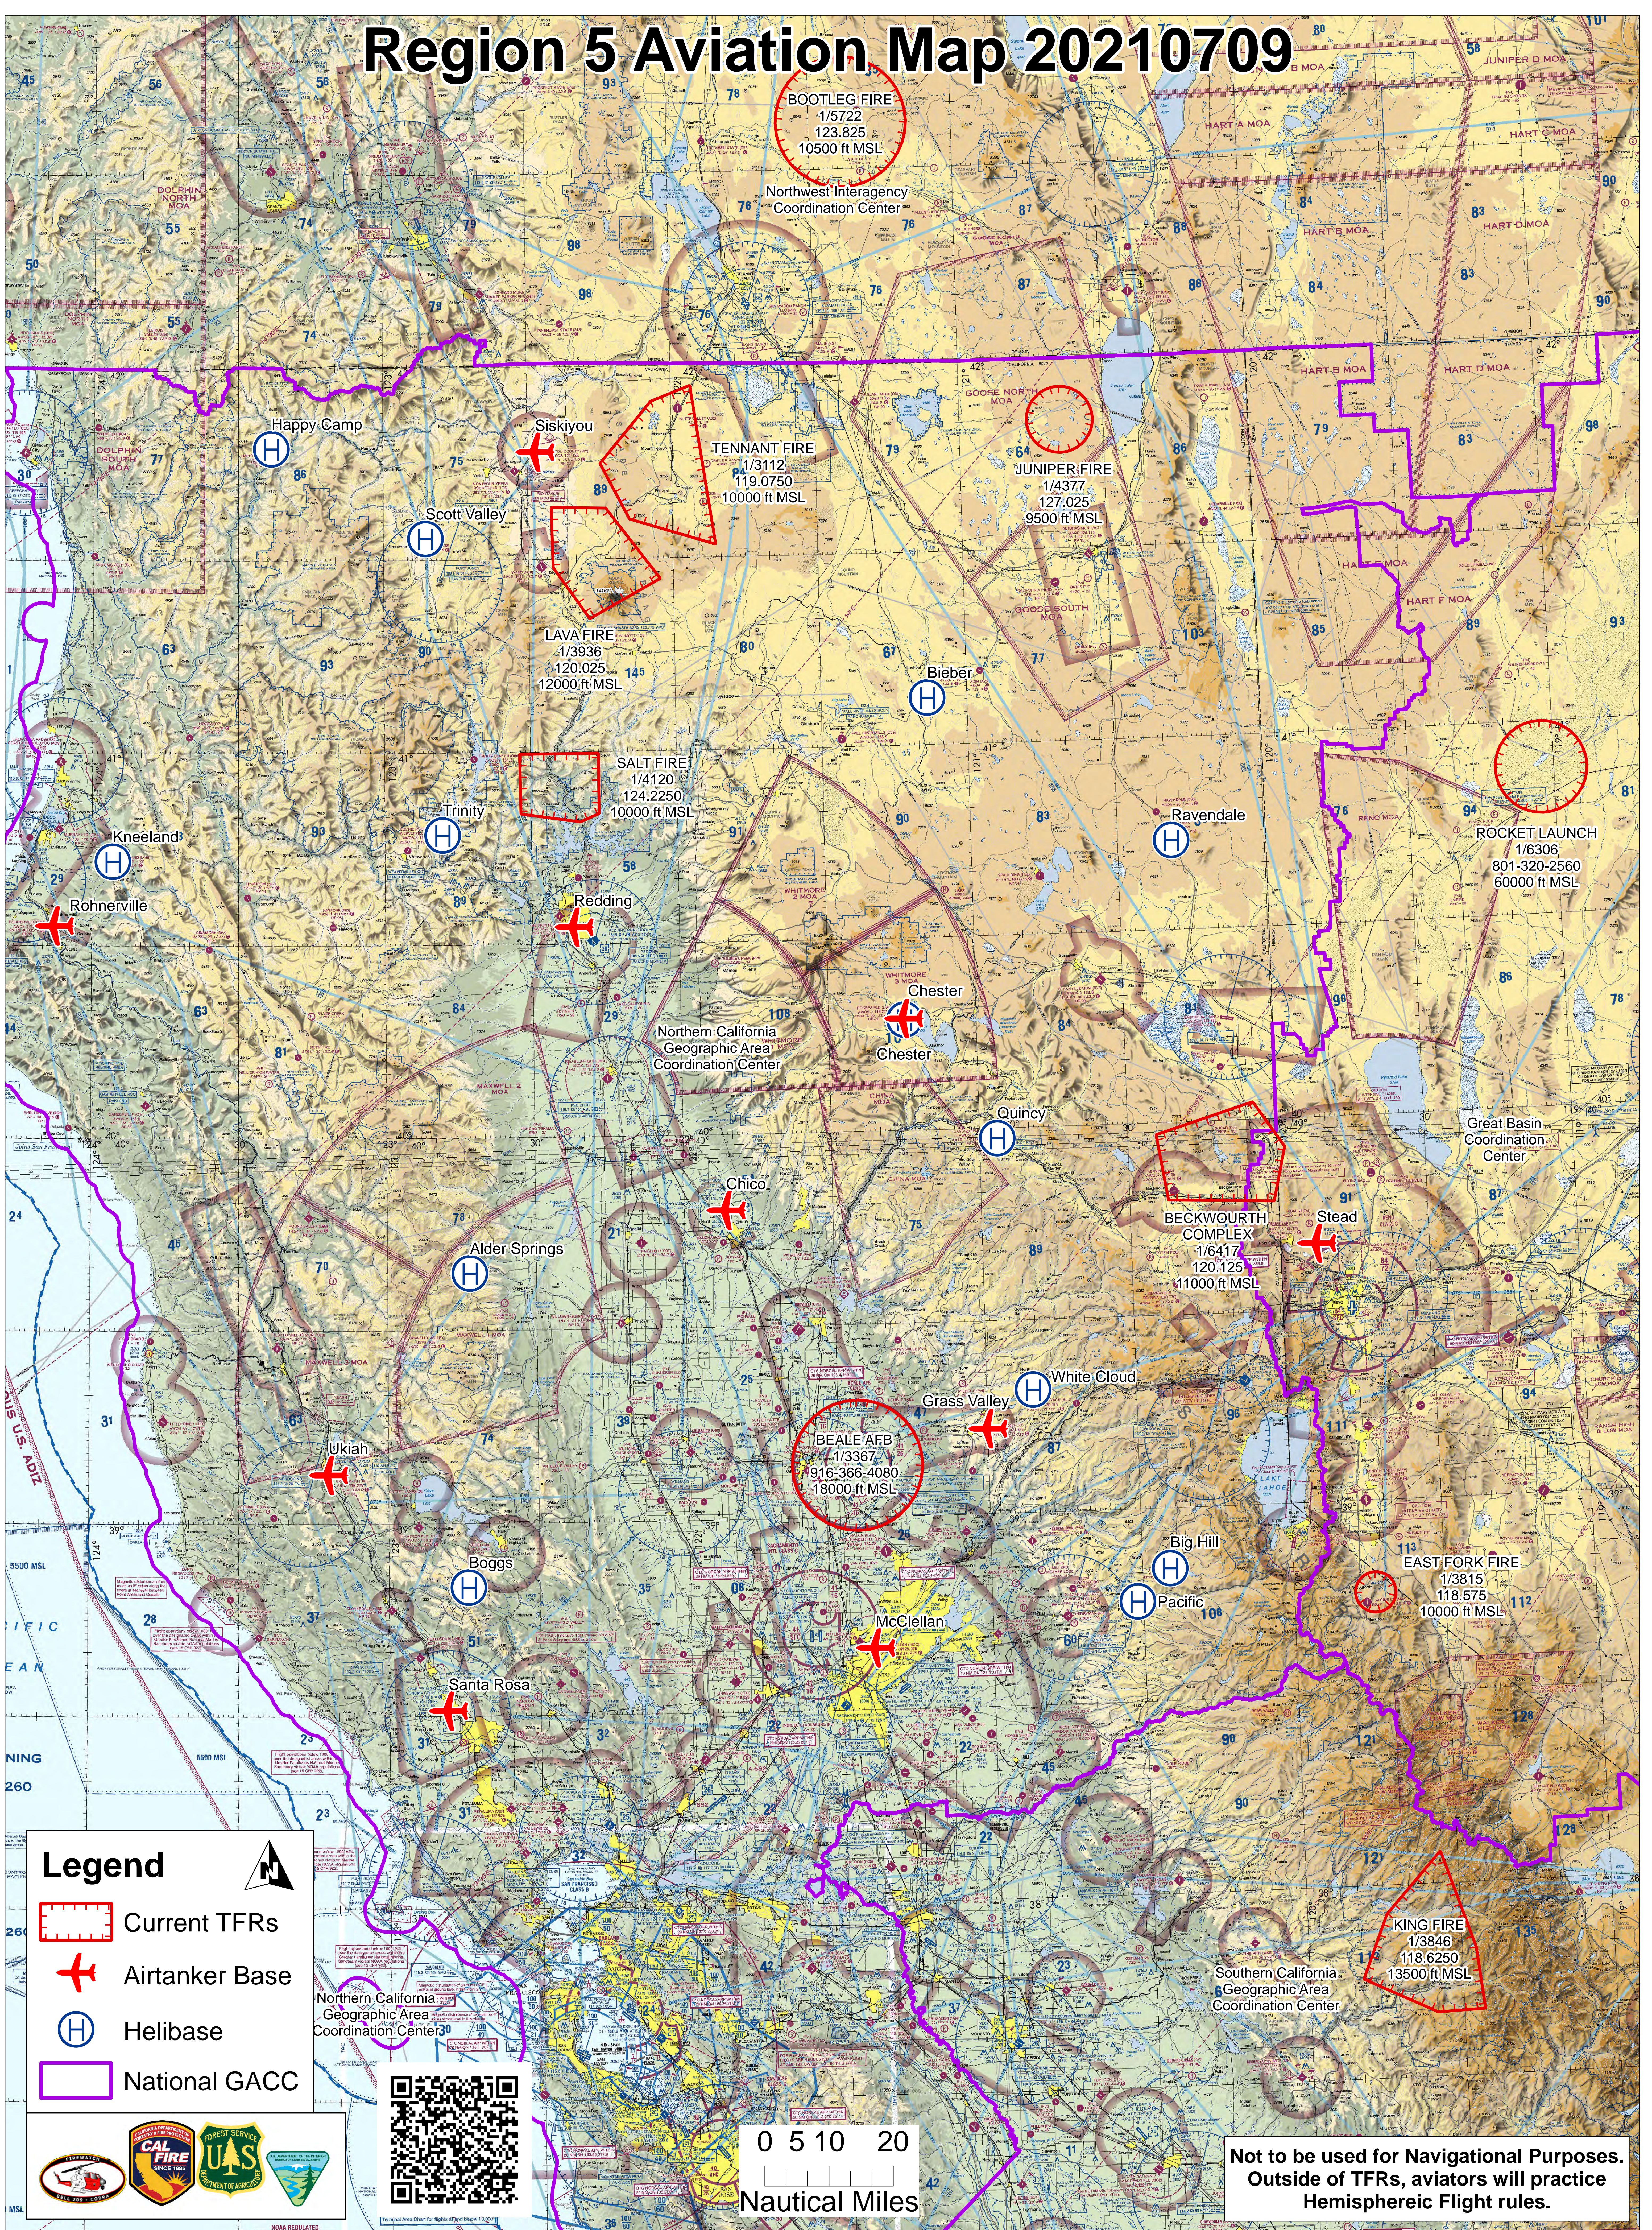

Region 5 Aviation Map 20210709

BOOTLEG FIRE
1/5722
123.825
10500 ft MSL

TENNANT FIRE
1/3112
119.0750
10000 ft MSL

JUNIPER FIRE
1/4377
127.025
9500 ft MSL

LAVA FIRE
1/3936
120.025
12000 ft MSL

SALT FIRE
1/4120
124.2250
10000 ft MSL

ROCKET LAUNCH
1/6306
801-320-2560
60000 ft MSL

BECKWORTH COMPLEX
1/6417
120.125
11000 ft MSL

BEALE AFB
1/3367
916-366-4080
18000 ft MSL

EAST FORK FIRE
1/3815
118.575
10000 ft MSL

KING FIRE
1/3846
118.6250
13500 ft MSL

Legend

-  Current TFRs
-  Airtanker Base
-  Helibase
-  National GACC

Not to be used for Navigational Purposes.
Outside of TFRs, aviators will practice
Hemispheric Flight rules.