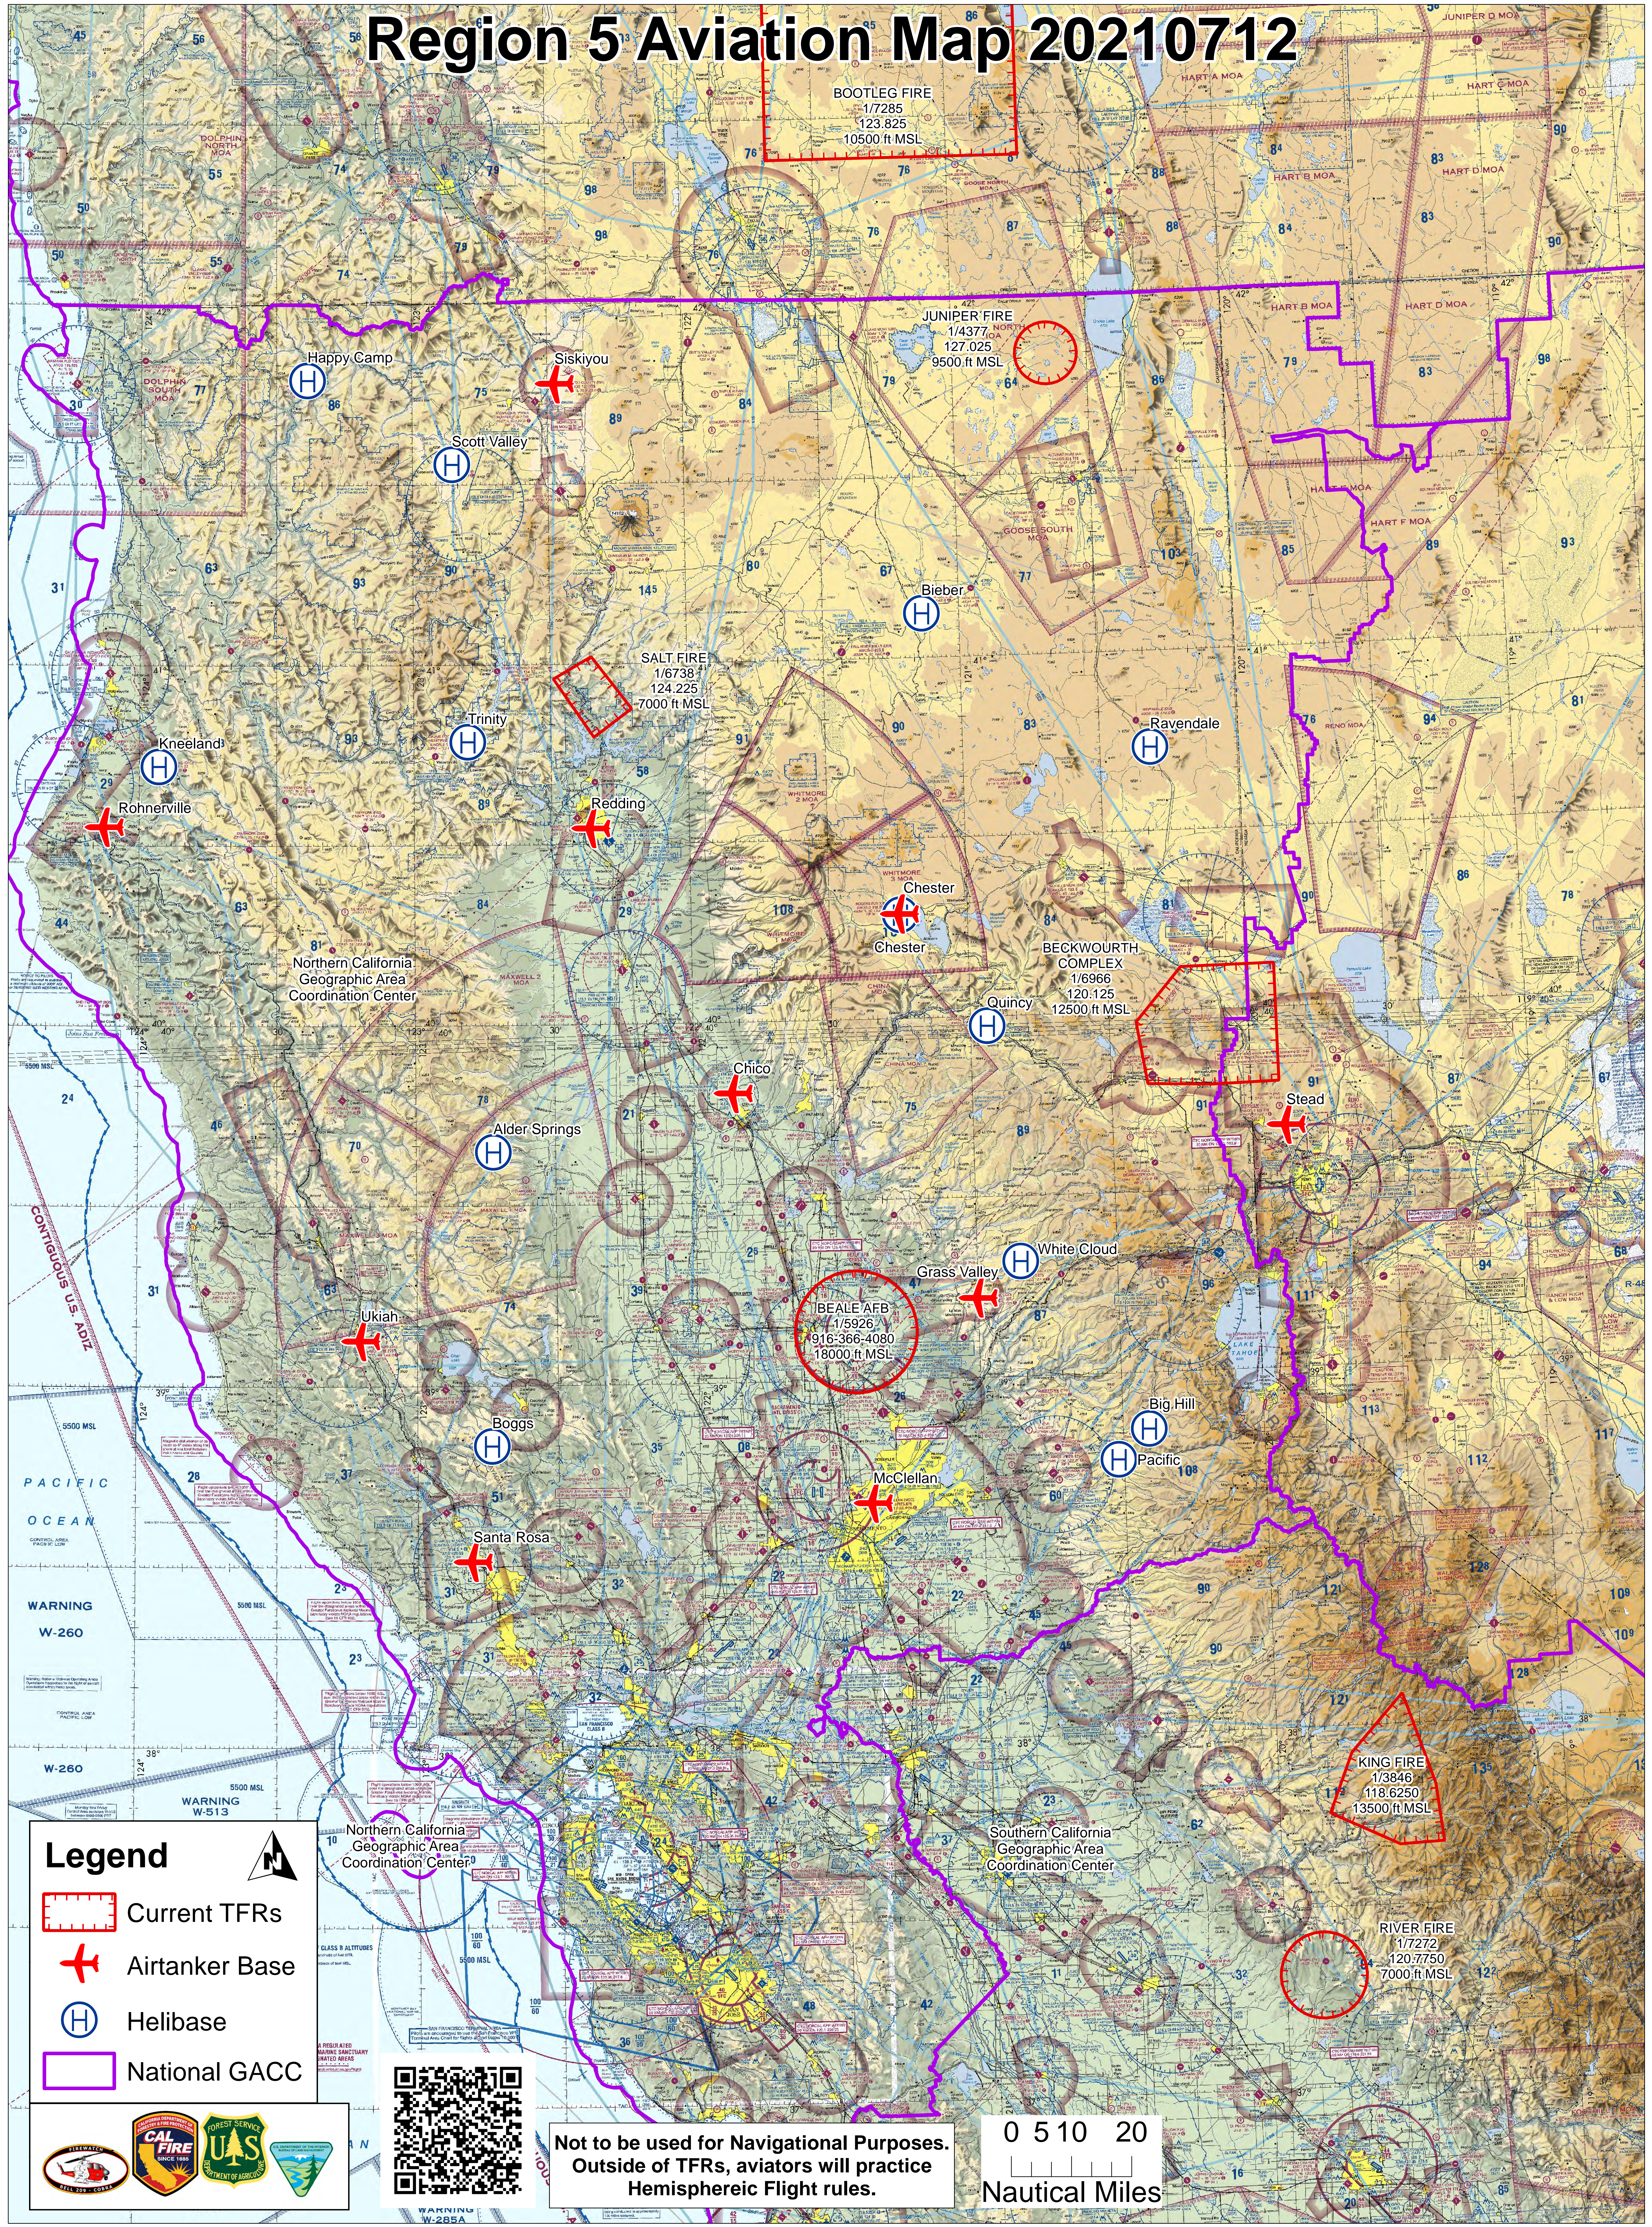

Region 5 Aviation Map 20210712

BOOTLEG FIRE
1/7285
123.825
10500 ft MSL

JUNIPER FIRE
1/4377
127.025
9500 ft MSL

SALT FIRE
1/6738
124.225
7000 ft MSL

BEALE AFB
1/5926
916-366-4080
18000 ft MSL

KING FIRE
1/3846
118.6250
13500 ft MSL

RIVER FIRE
1/7272
120.7750
7000 ft MSL

Legend

- Current TFRs
- Airtanker Base
- Helibase
- National GACC

Not to be used for Navigational Purposes.
Outside of TFRs, aviators will practice
Hemispheric Flight rules.