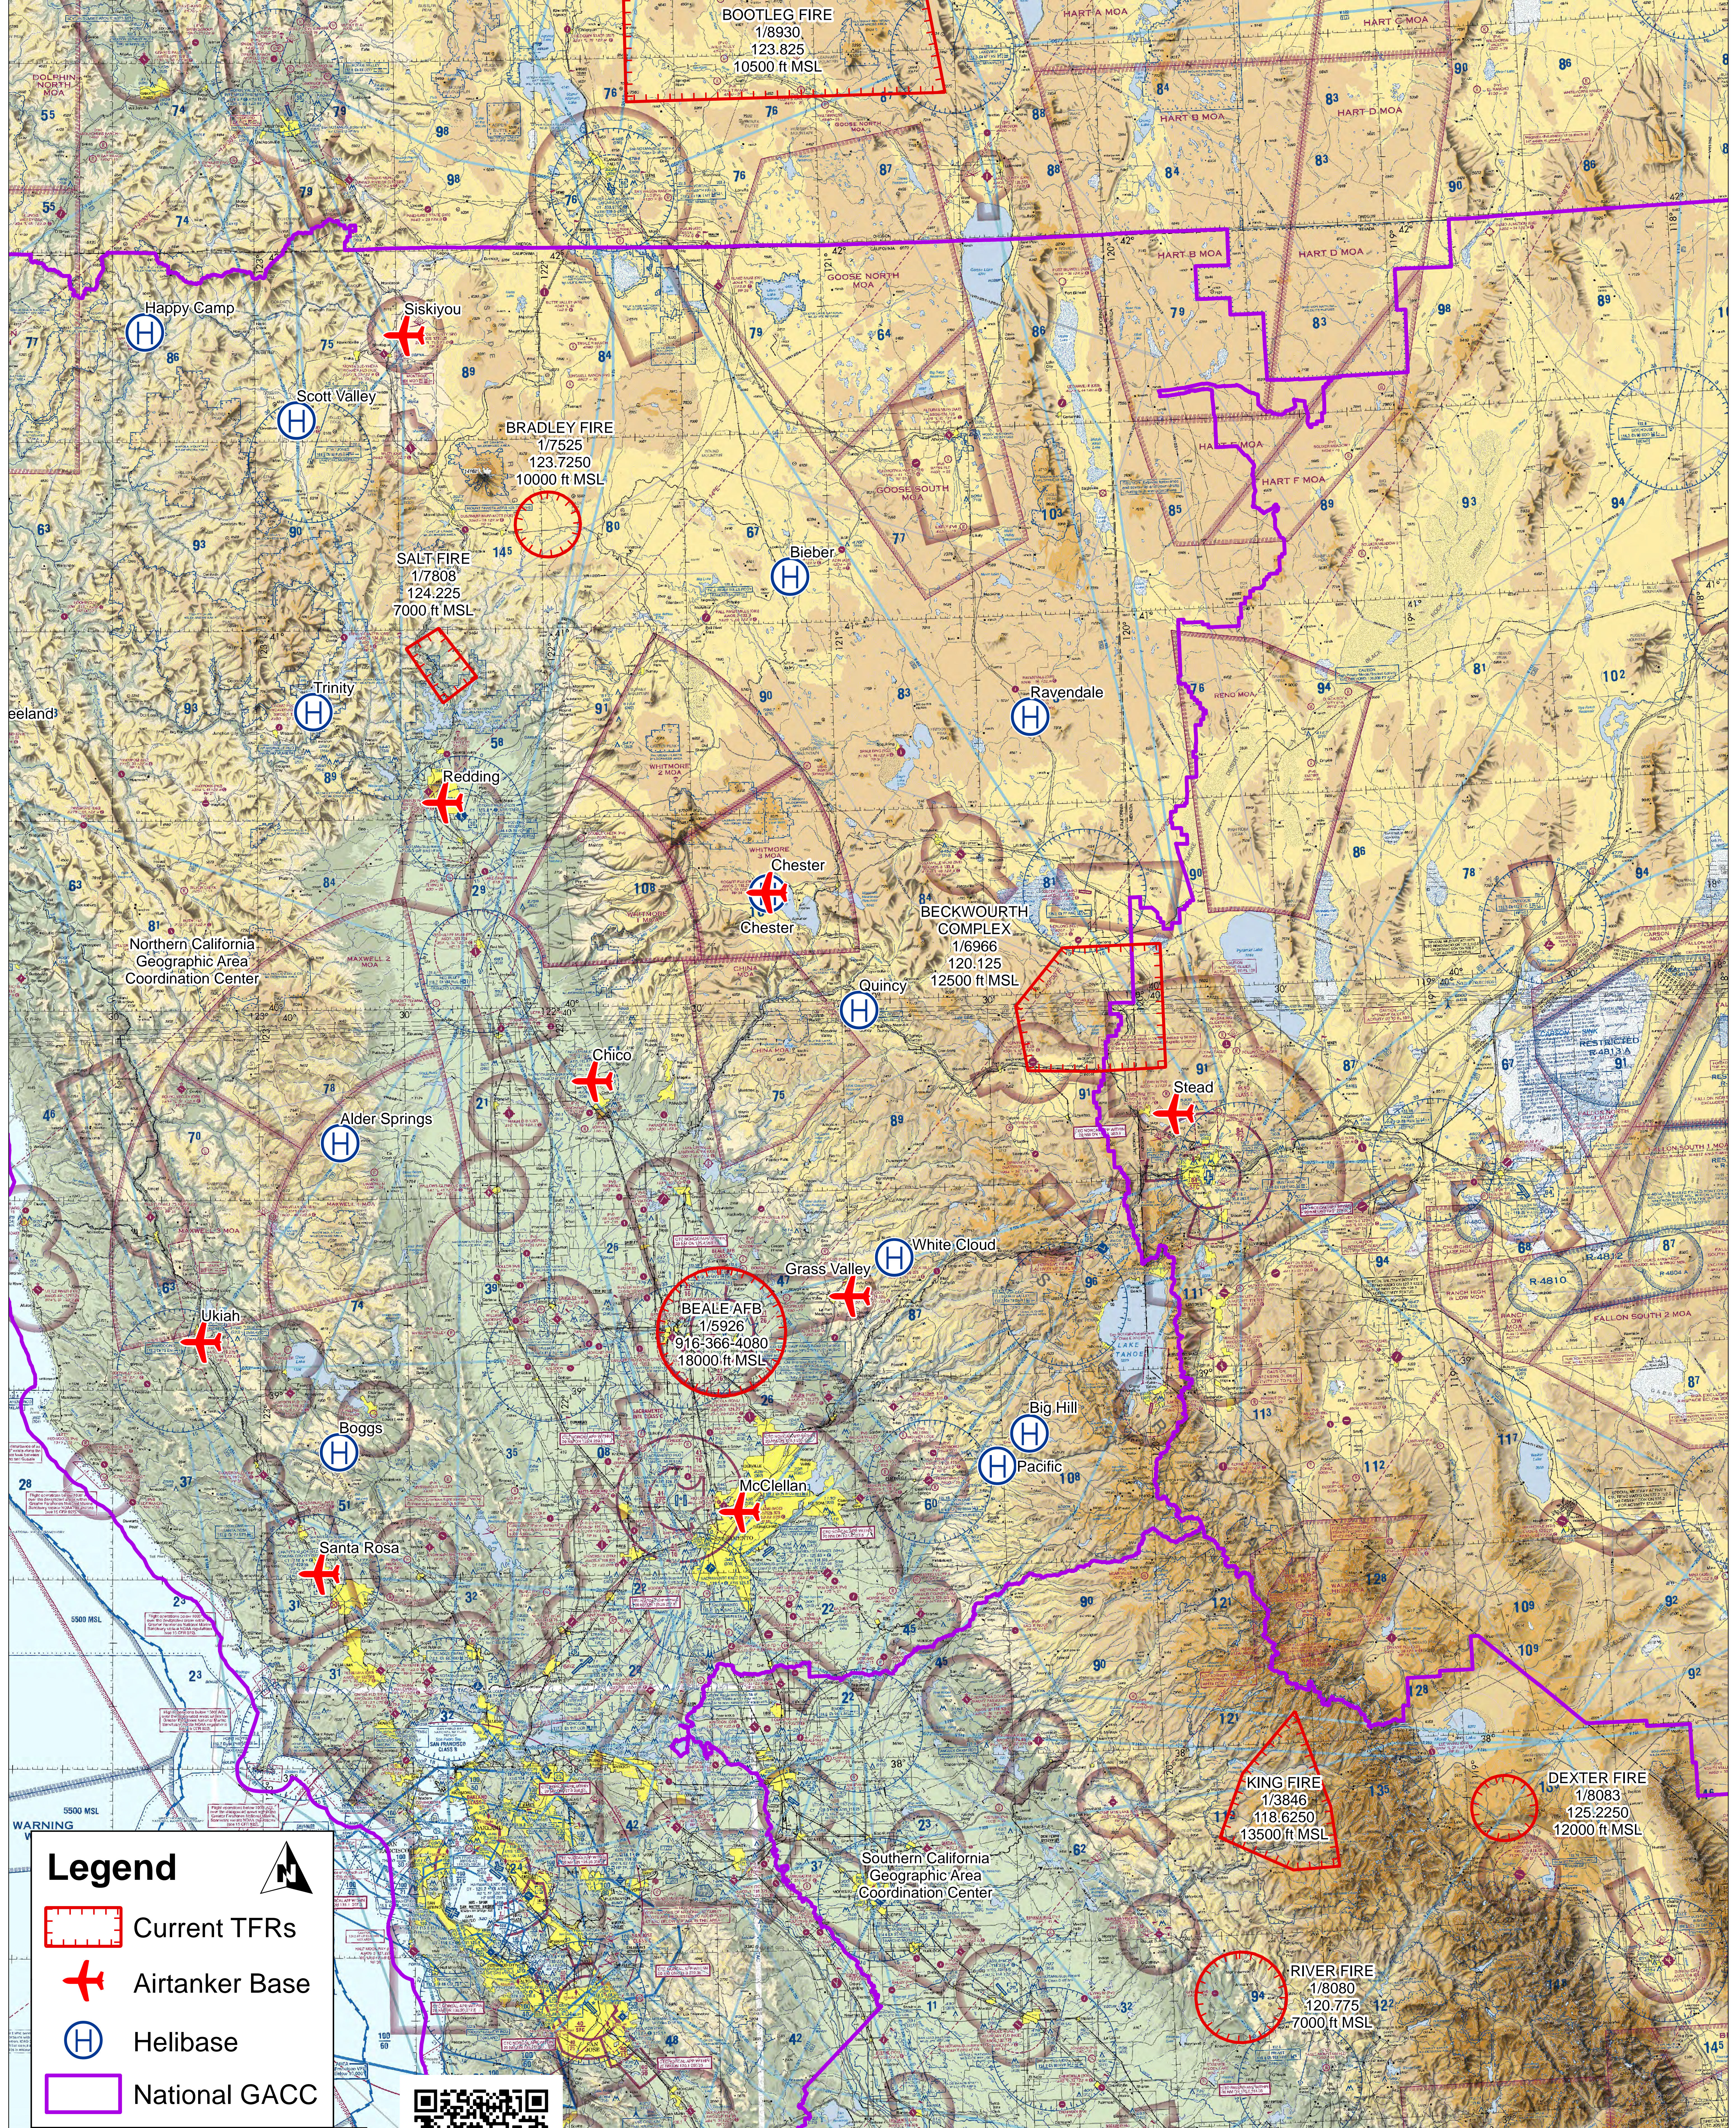

Region 5 Aviation Map 20210714

BOOTLEG FIRE
1/8930
123.825
10500 ft MSL

BRADLEY FIRE
1/7525
123.7250
10000 ft MSL

SALT FIRE
1/7808
124.225
7000 ft MSL

BECKWORTH COMPLEX
1/6966
120.125
12500 ft MSL

BEALE AFB
1/5926
916-366-4080
18000 ft MSL

KING FIRE
1/3846
118.6250
13500 ft MSL

DEXTER FIRE
1/8083
125.2250
12000 ft MSL

RIVER FIRE
1/8080
120.775
7000 ft MSL

Legend

- Current TFRs
- Airtanker Base
- Helibase
- National GACC

Not to be used for Navigational Purposes.
Outside of TFRs, aviators will practice
Hemispheric Flight rules.