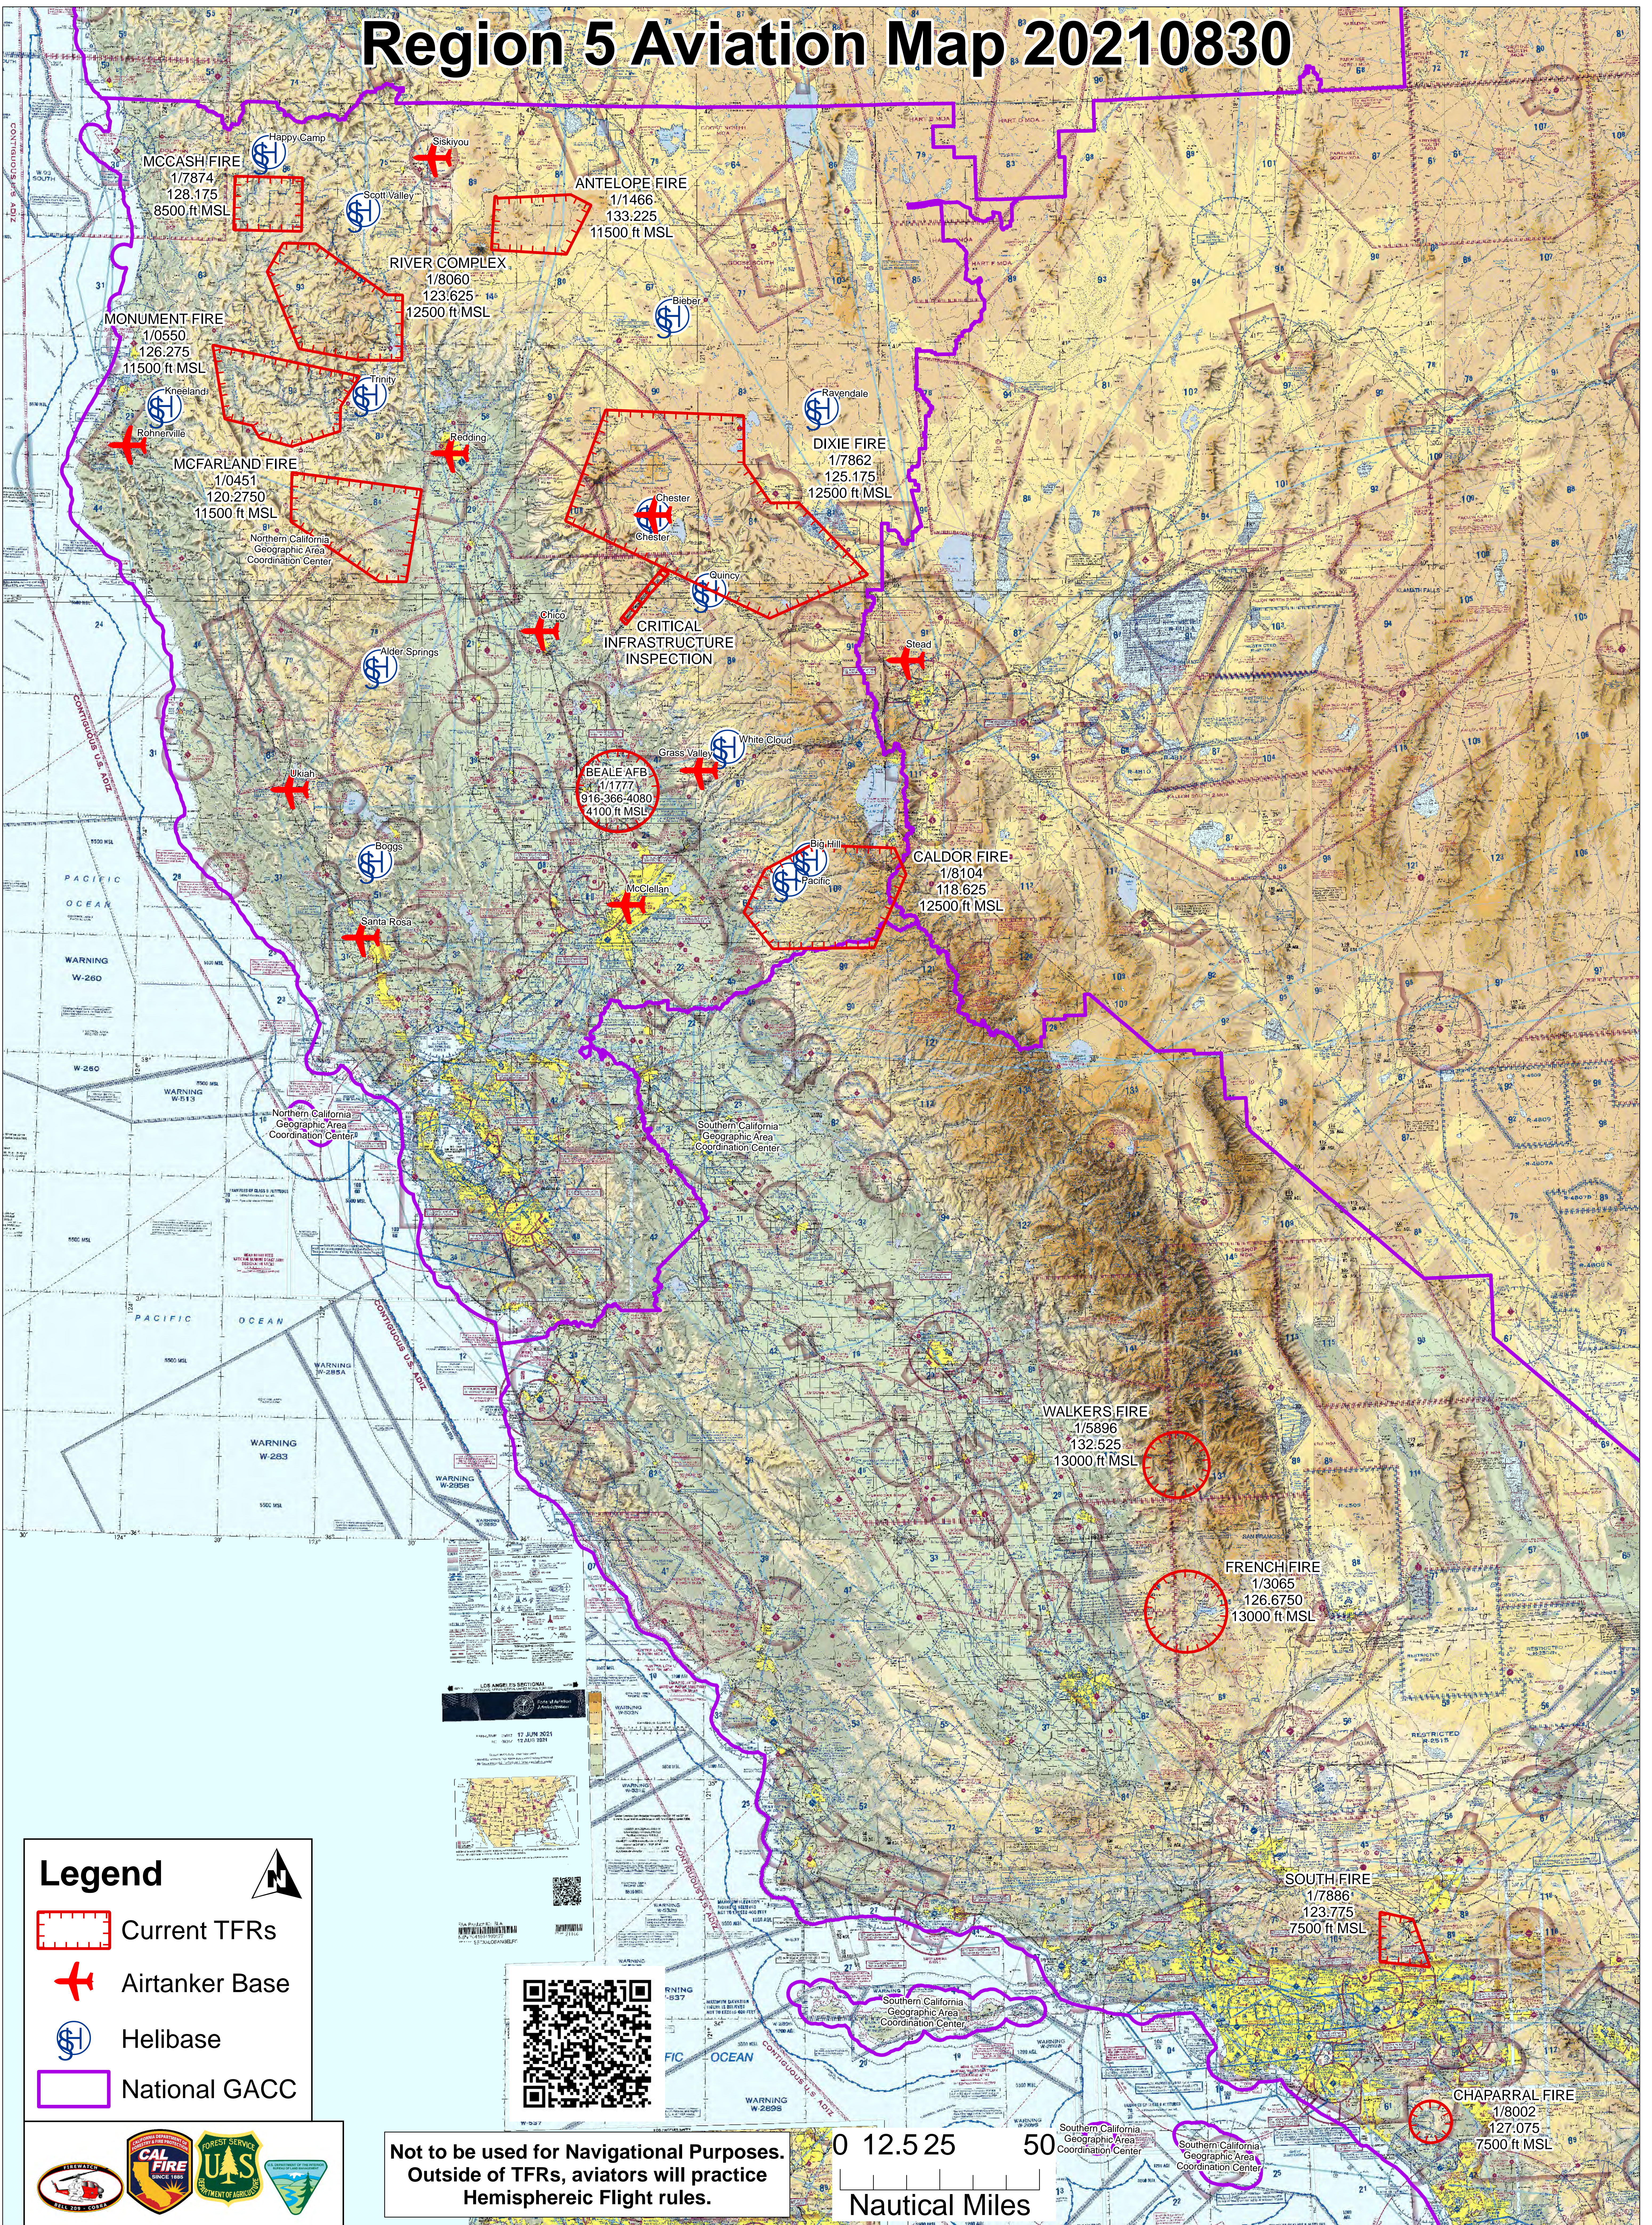

Region 5 Aviation Map 20210830

MCCASH FIRE
1/7874
128.175
8500 ft MSL

ANTELOPE FIRE
1/1466
133.225
11500 ft MSL

RIVER COMPLEX
1/8060
123.625
12500 ft MSL

MONUMENT FIRE
1/0550
126.275
11500 ft MSL

MCFARLAND FIRE
1/0451
120.2750
11500 ft MSL

DIXIE FIRE
1/7862
125.175
12500 ft MSL

BEALE AFB
1/1777
916.366-4080
4100 ft MSL

CALDOR FIRE
1/8104
118.625
12500 ft MSL

WALKERS FIRE
1/5896
132.525
13000 ft MSL

FRENCH FIRE
1/3065
126.6750
13000 ft MSL

SOUTH FIRE
1/7886
123.775
7500 ft MSL

CHAPARRAL FIRE
1/8002
127.075
7500 ft MSL

Legend

- Current TFRs
- Airtanker Base
- Helibase
- National GACC

Not to be used for Navigational Purposes.
Outside of TFRs, aviators will practice
Hemispheric Flight rules.