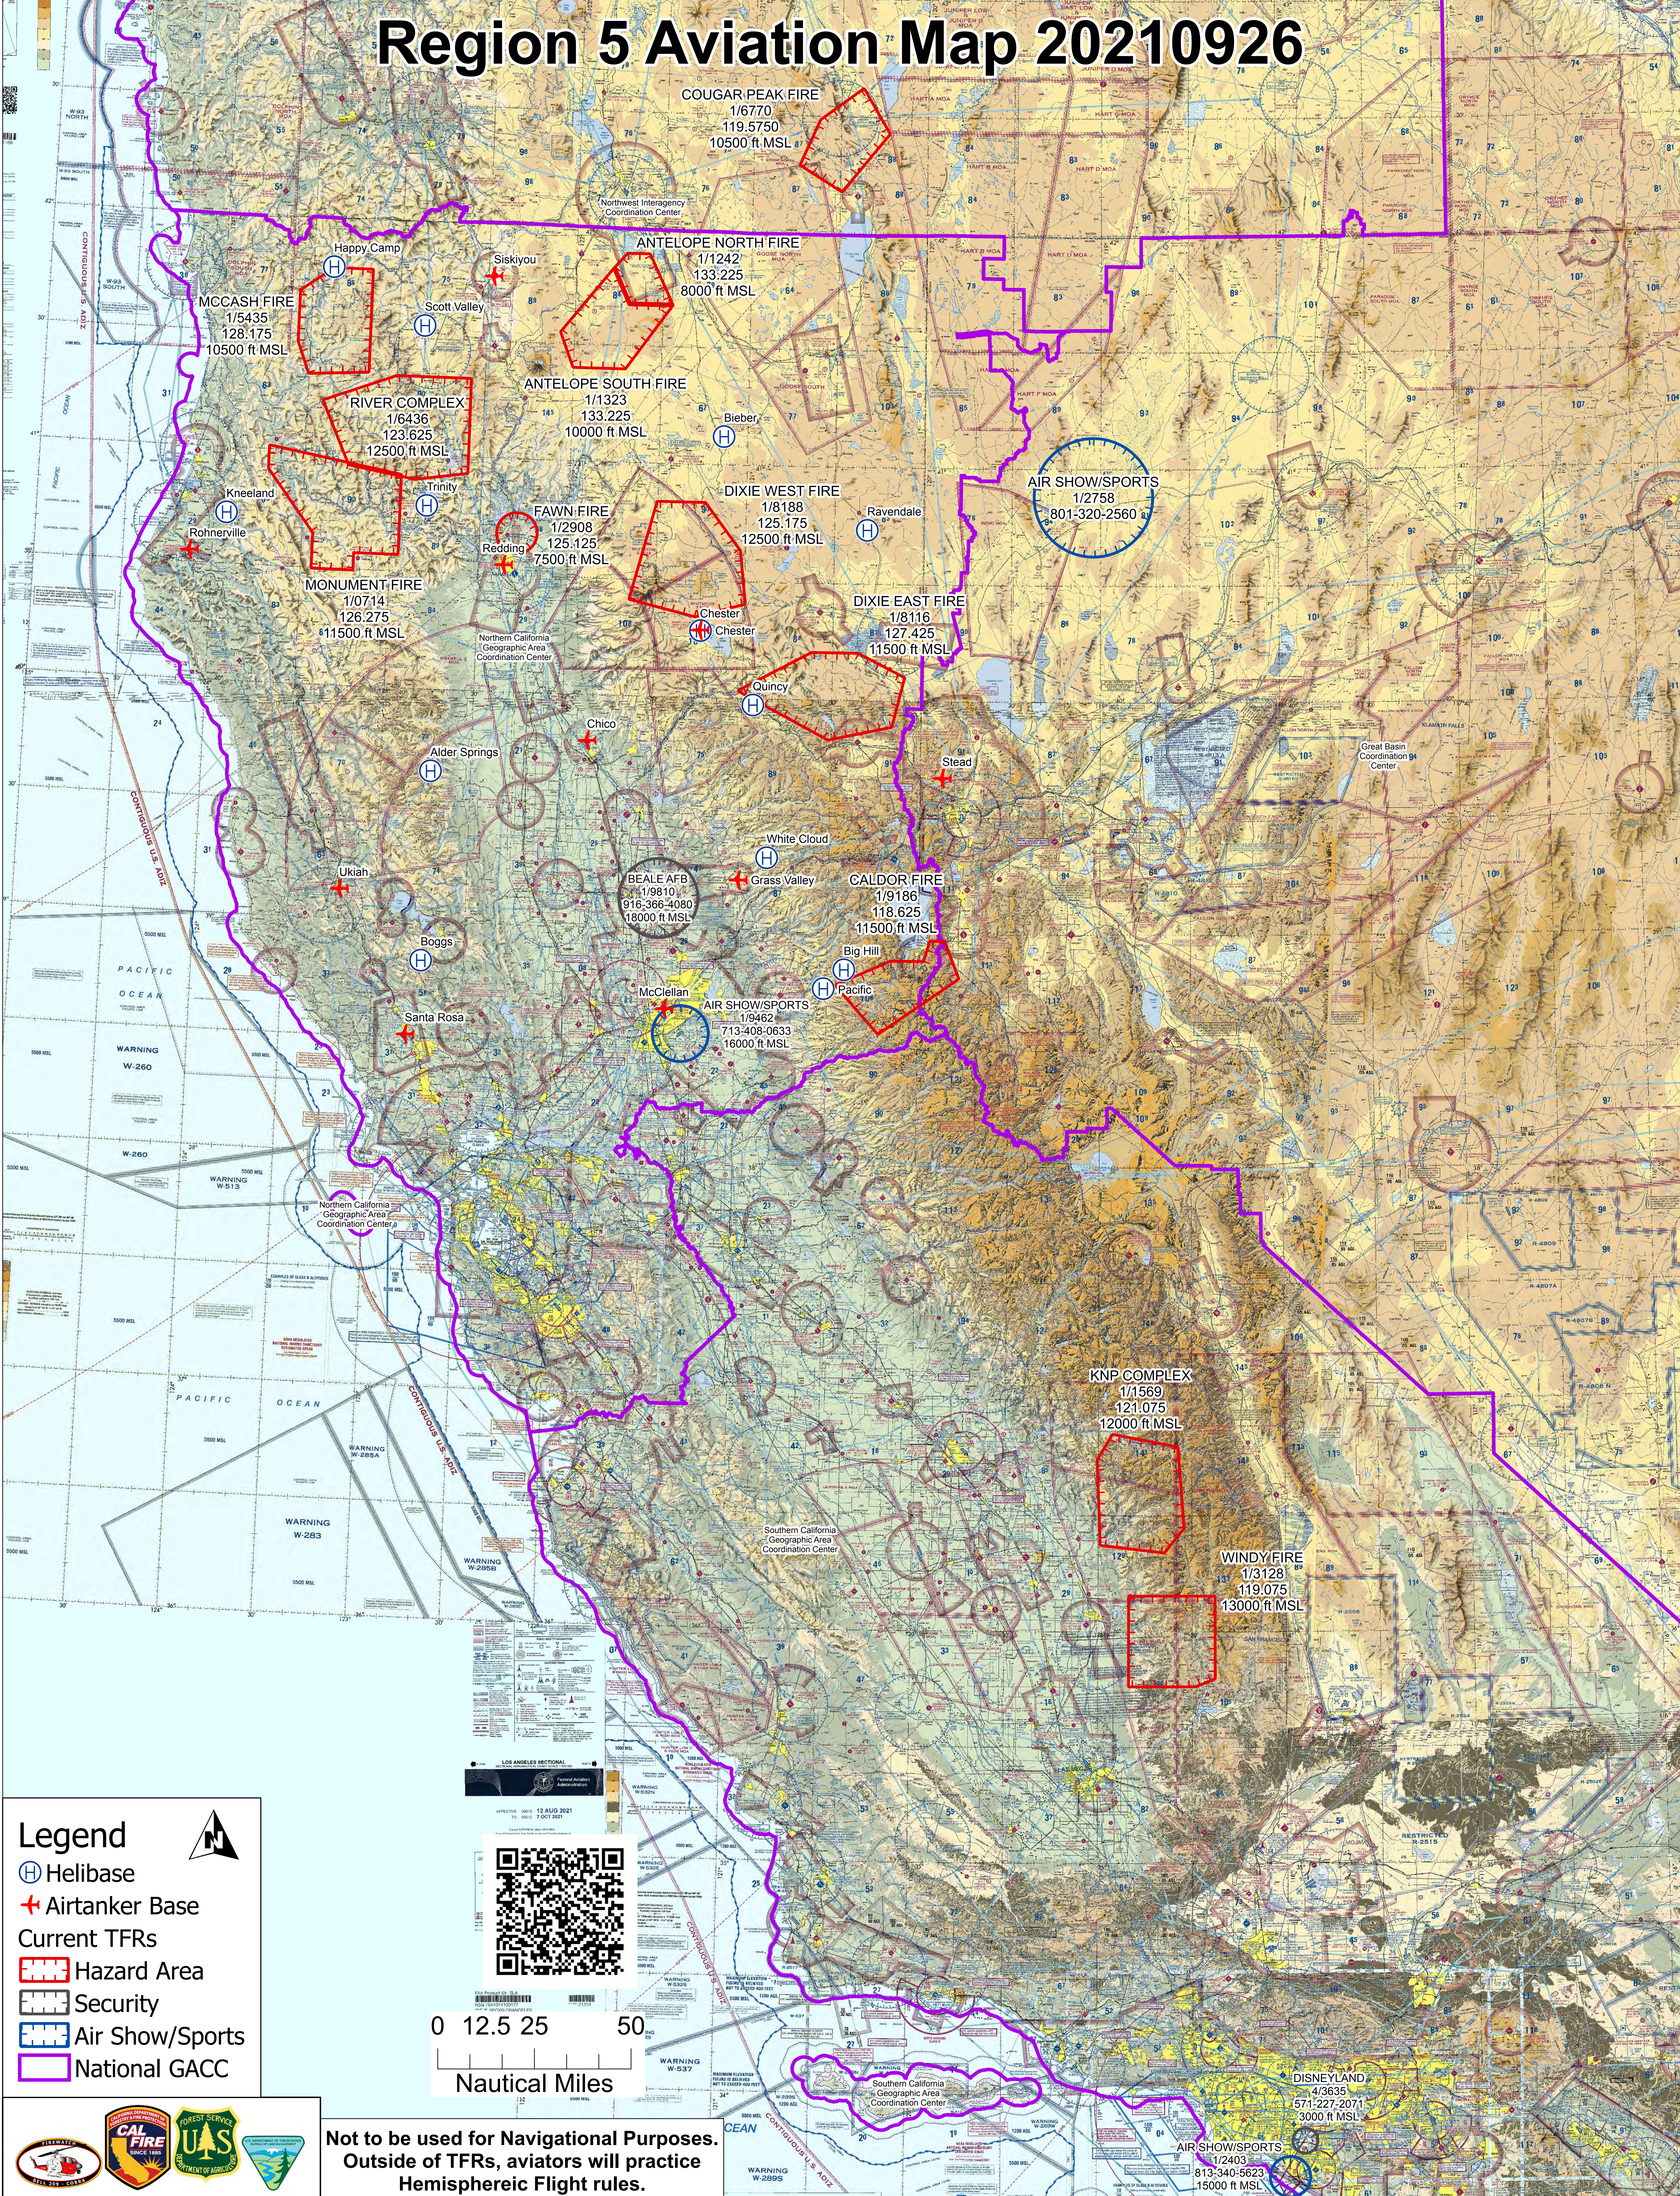

Region 5 Aviation Map 20210926

Legend

- Helibase
- Airtanker Base
- Current TFRs
- Hazard Area
- Security
- Air Show/Sports
- National GACC

**Not to be used for Navigational Purposes.
Outside of TFRs, aviators will practice
Hemispheric Flight rules.**

AIR SHOW/SPORTS
1/2403
813-340-5623
15000 ft MSL

DISNEYLAND
4/3635
571-227-2071
3000 ft MSL