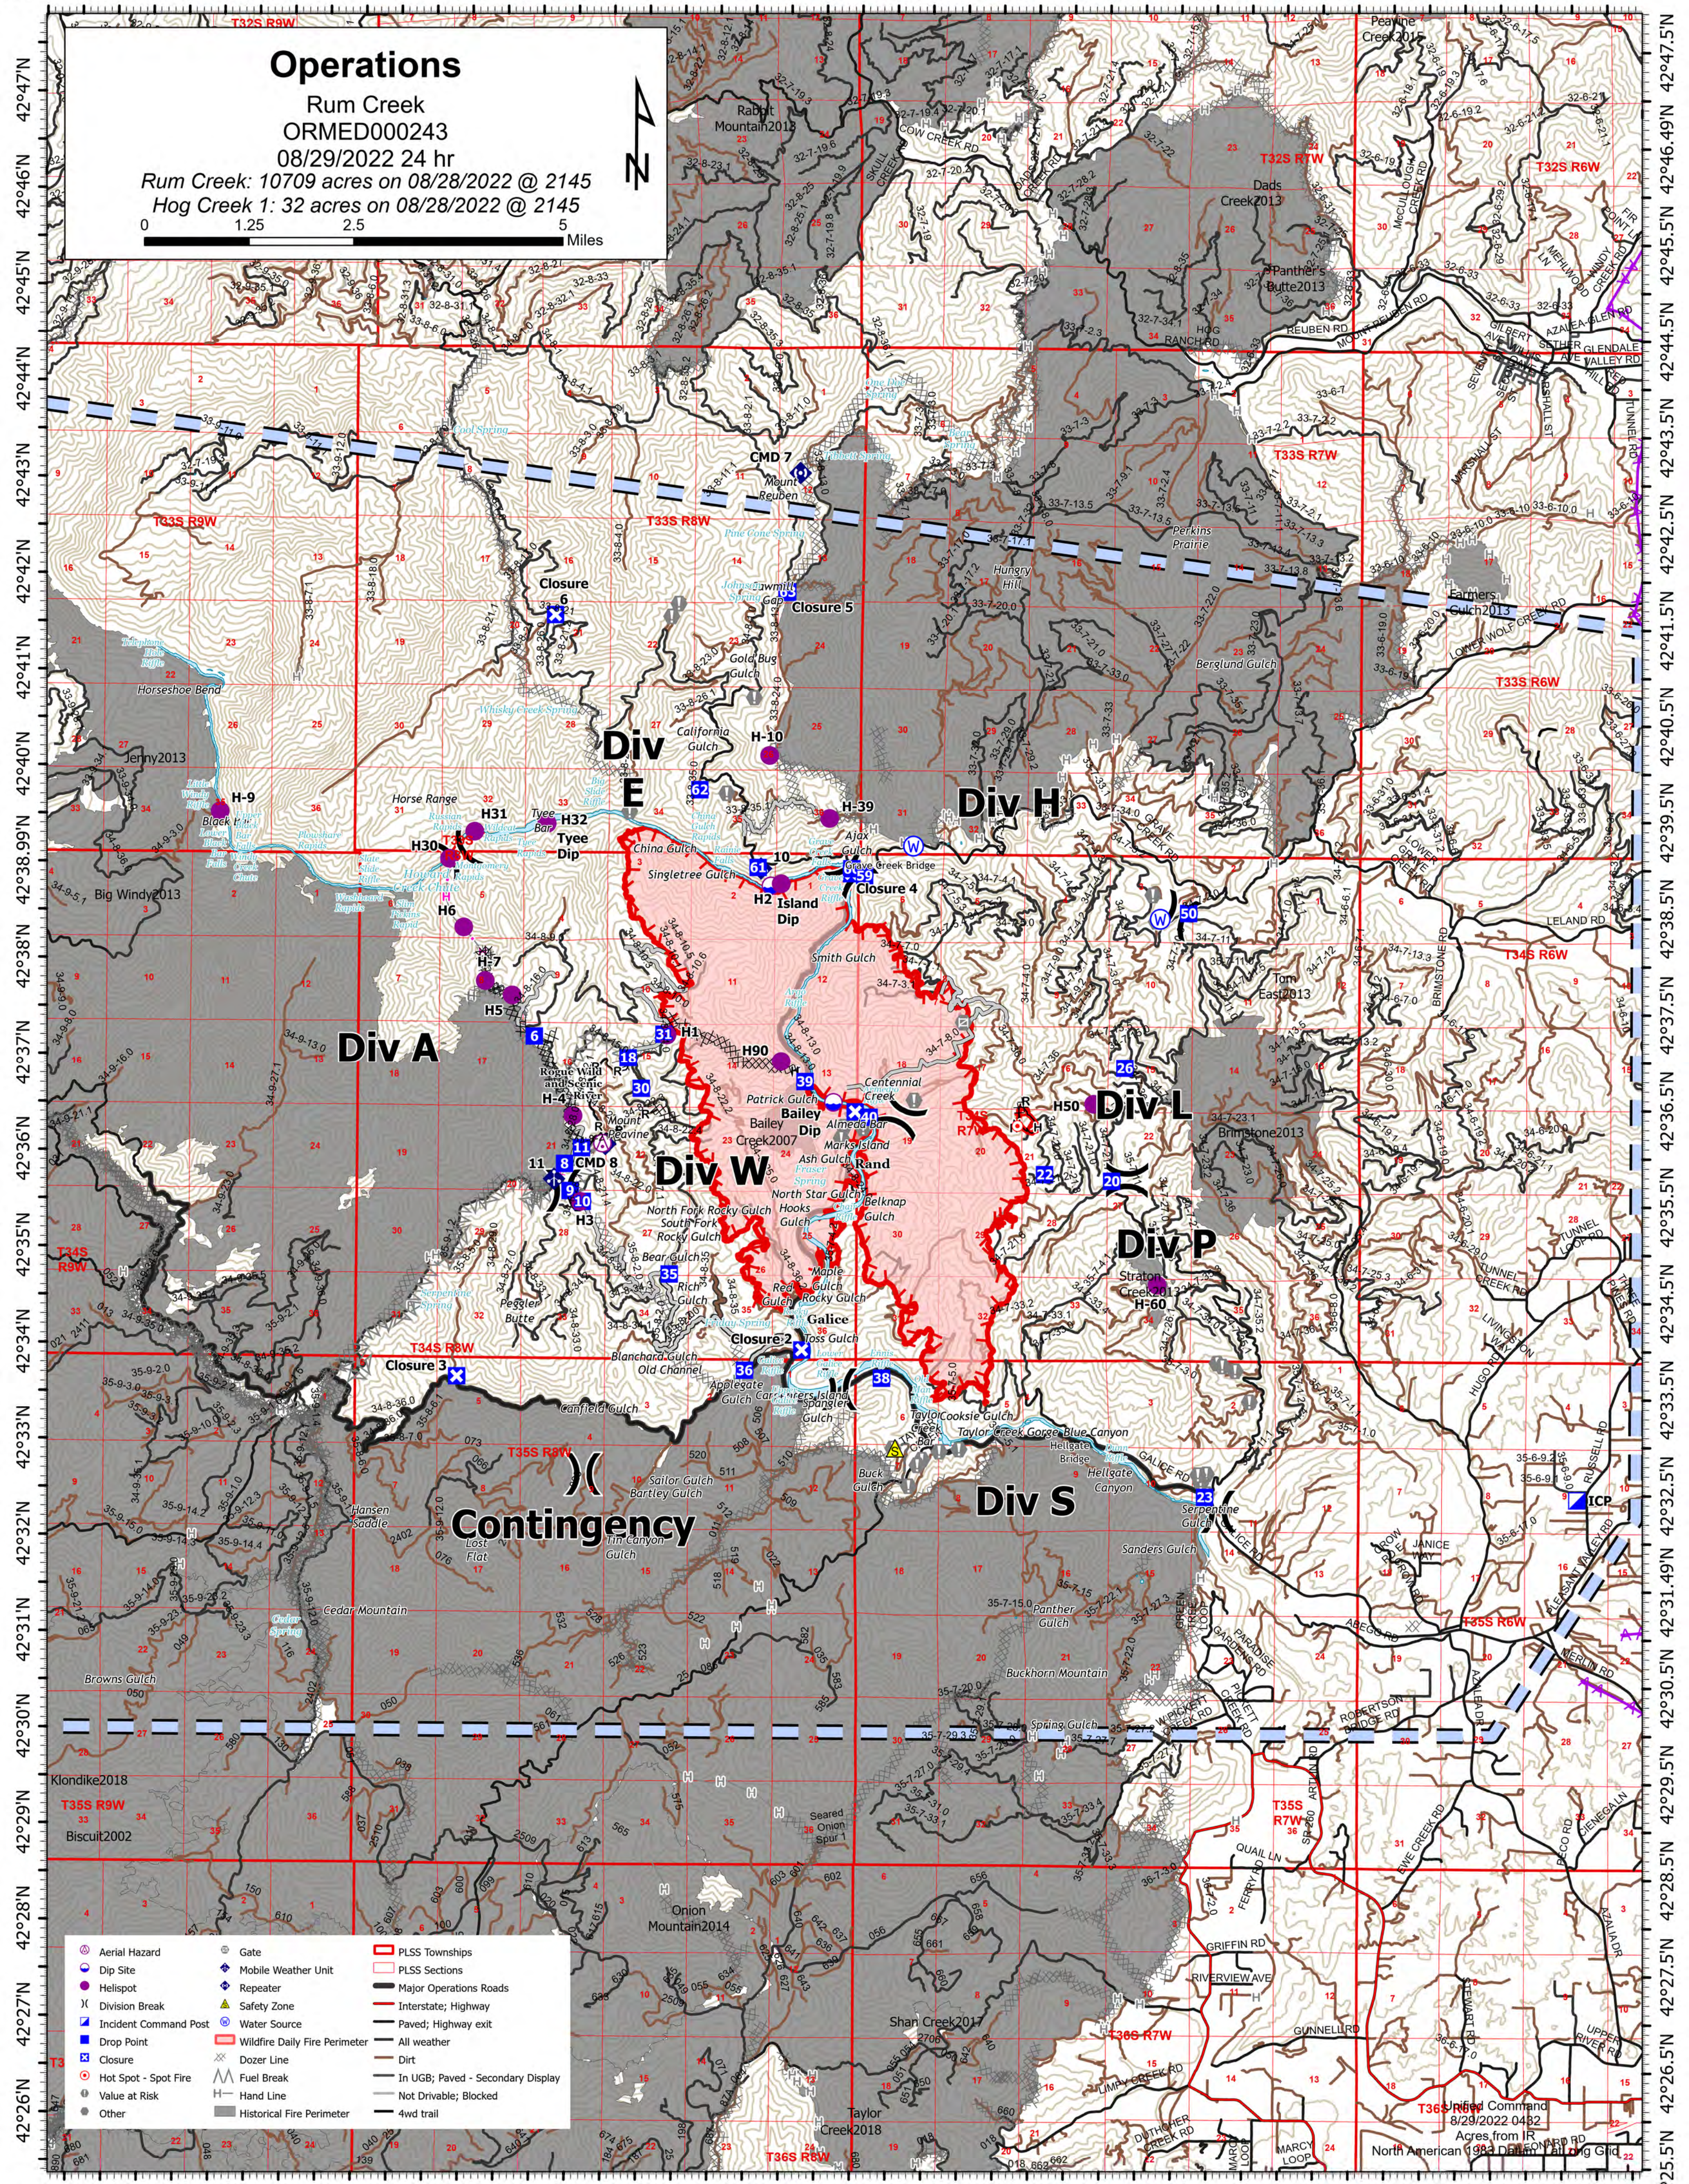

Operations

Rum Creek

ORMED000243

08/29/2022 24 hr

Rum Creek: 10709 acres on 08/28/2022 @ 2145

Hog Creek 1: 32 acres on 08/28/2022 @ 2145

0 1.25 2.5 5 Miles

Div E

Div H

Div A

Div W

Div L

Div P

Div S

Contingency

8/29/2022 0432
Acres from IR
North American 1983 Datum
Long Grid