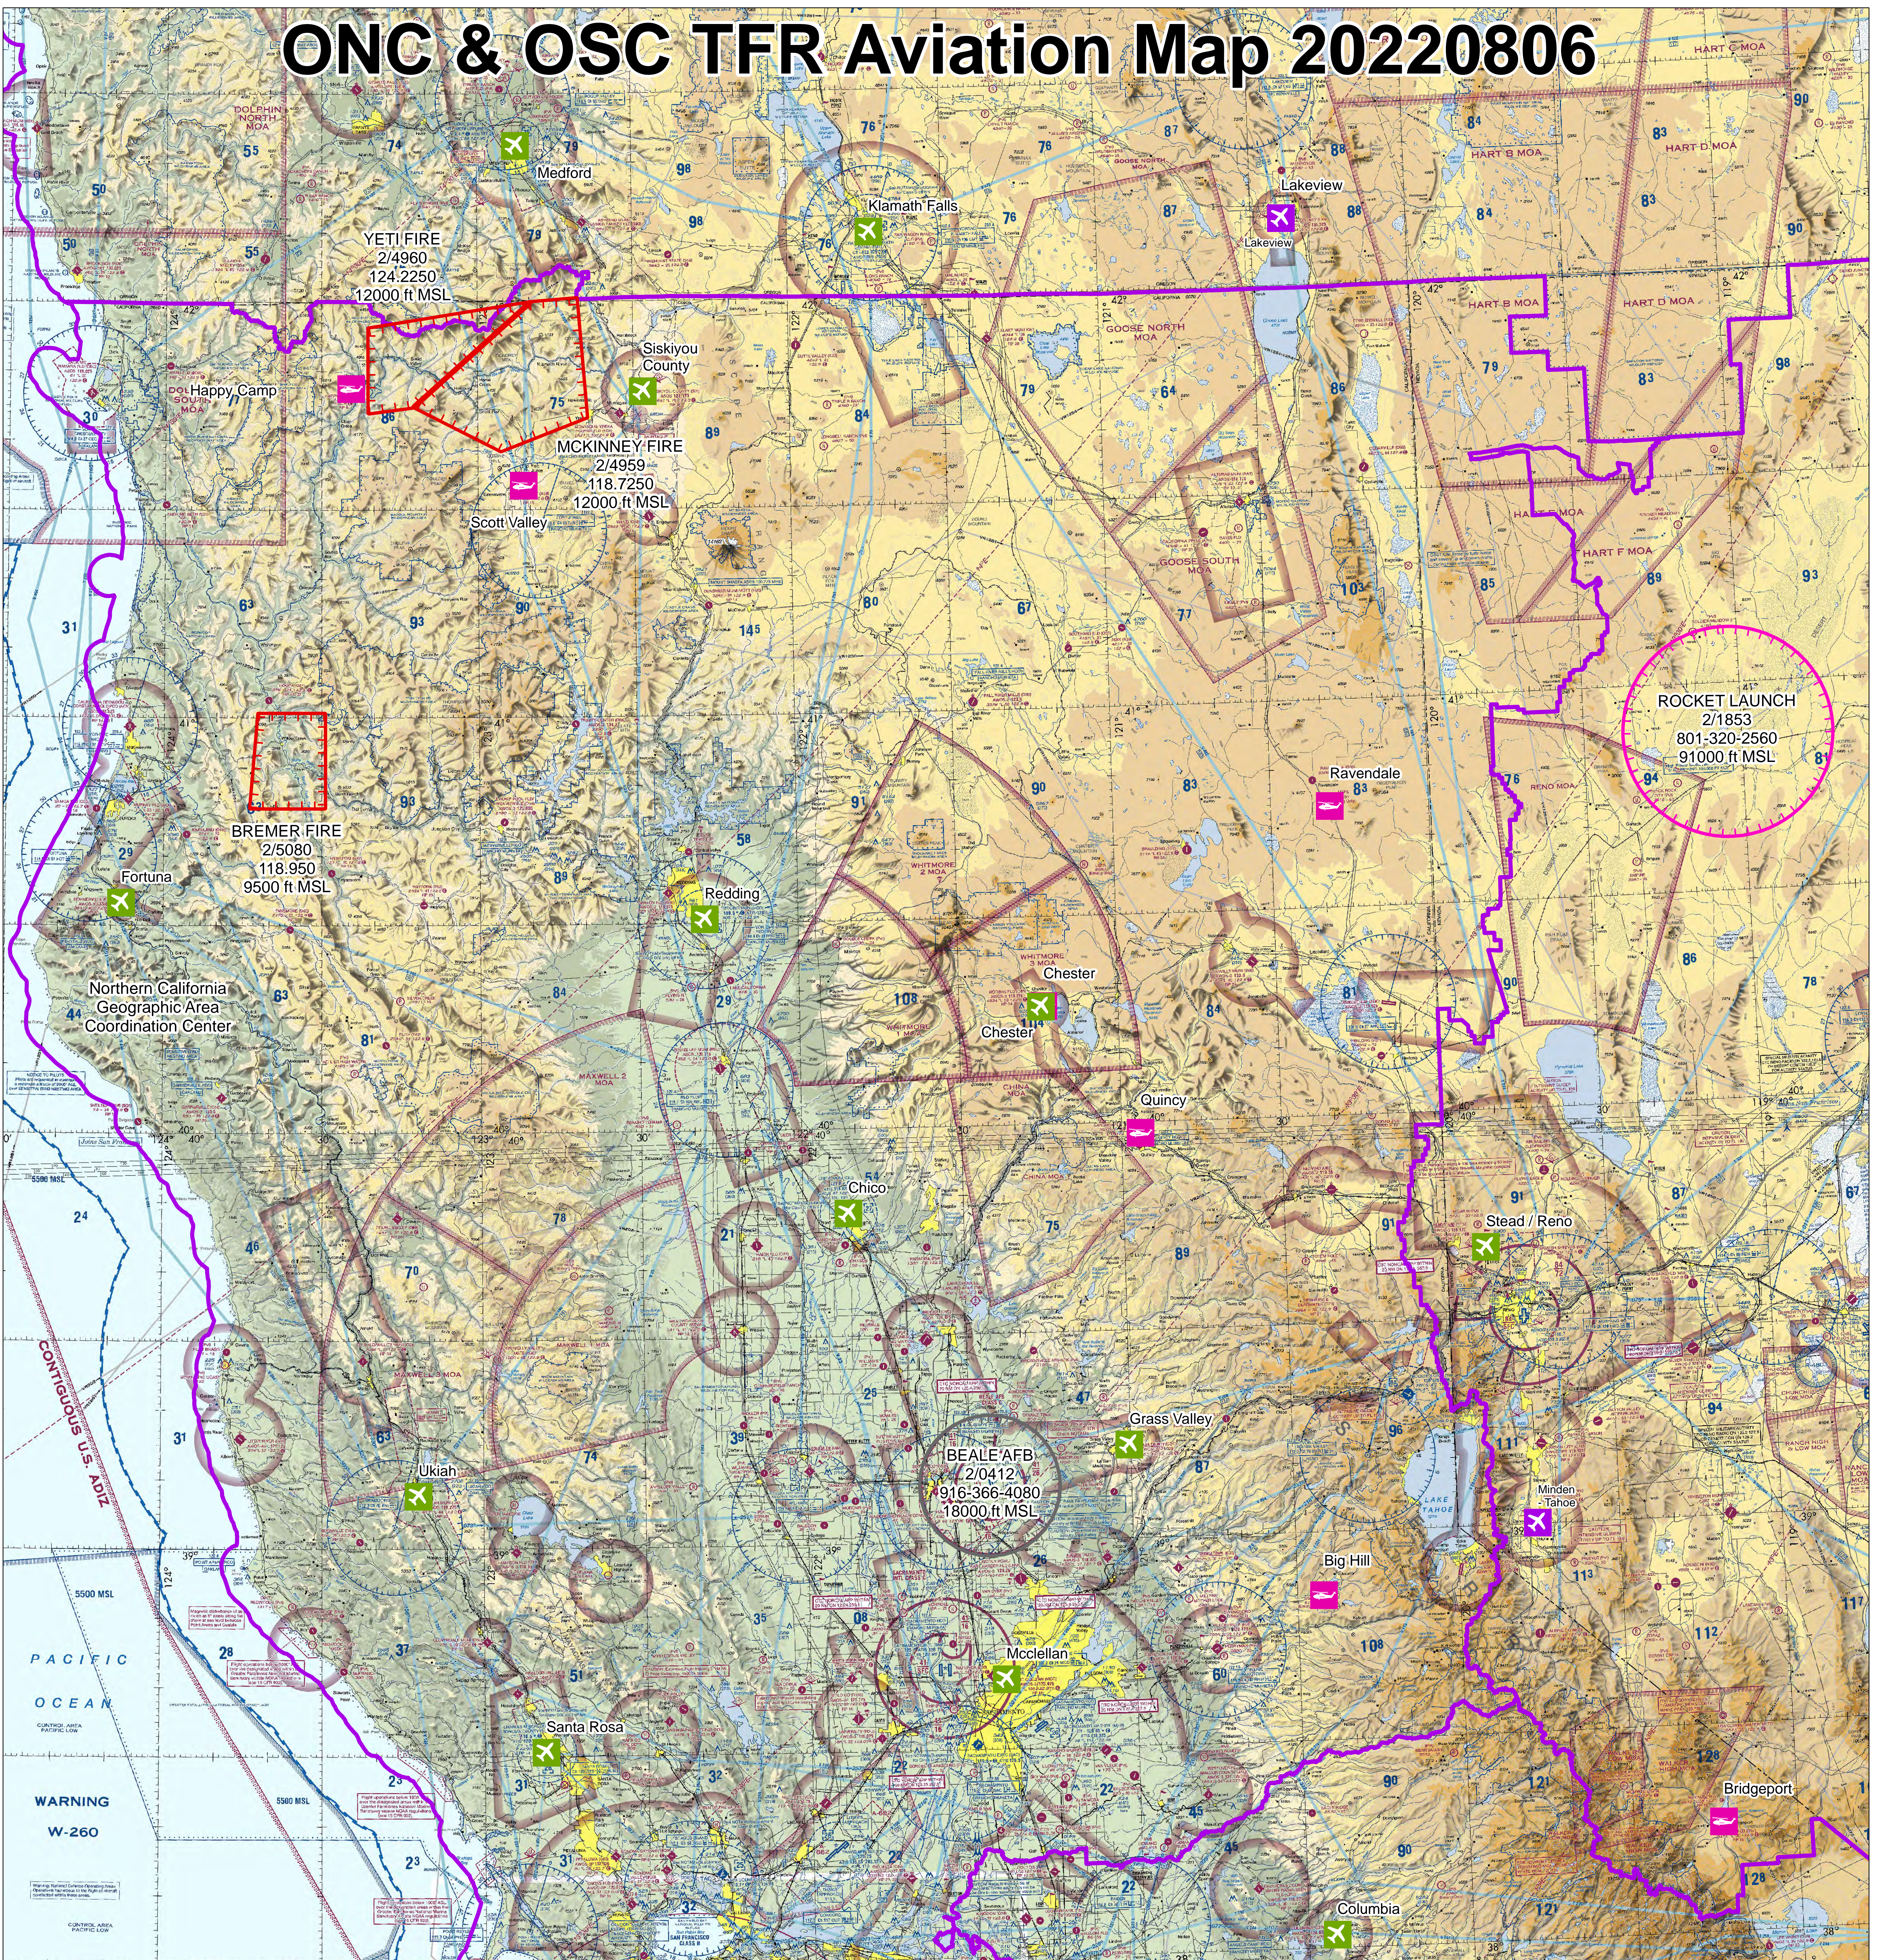

ONC & OSC TFR Aviation Map 20220806

- Type**
-  Fire
 -  Security
 -  Space Operation
 -  National GACC
 -  Large Tanker
 -  Small Tanker
 -  Helibase

Not to be used for Navigational Purposes.
Outside of TFRs, aviators will practice
Hemispheric Flight rules.

ROCKET LAUNCH
2/1853
801-320-2560
91000 ft MSL

BEALE AFB
2/0412
916-366-4080
18000 ft MSL

BREMER FIRE
2/5080
118.950
9500 ft MSL

YETI FIRE
2/4960
124.2250
12000 ft MSL

MCKINNEY FIRE
2/4959
118.7250
12000 ft MSL

OAK FIRE
2/4340
119.0750
7000 ft MSL