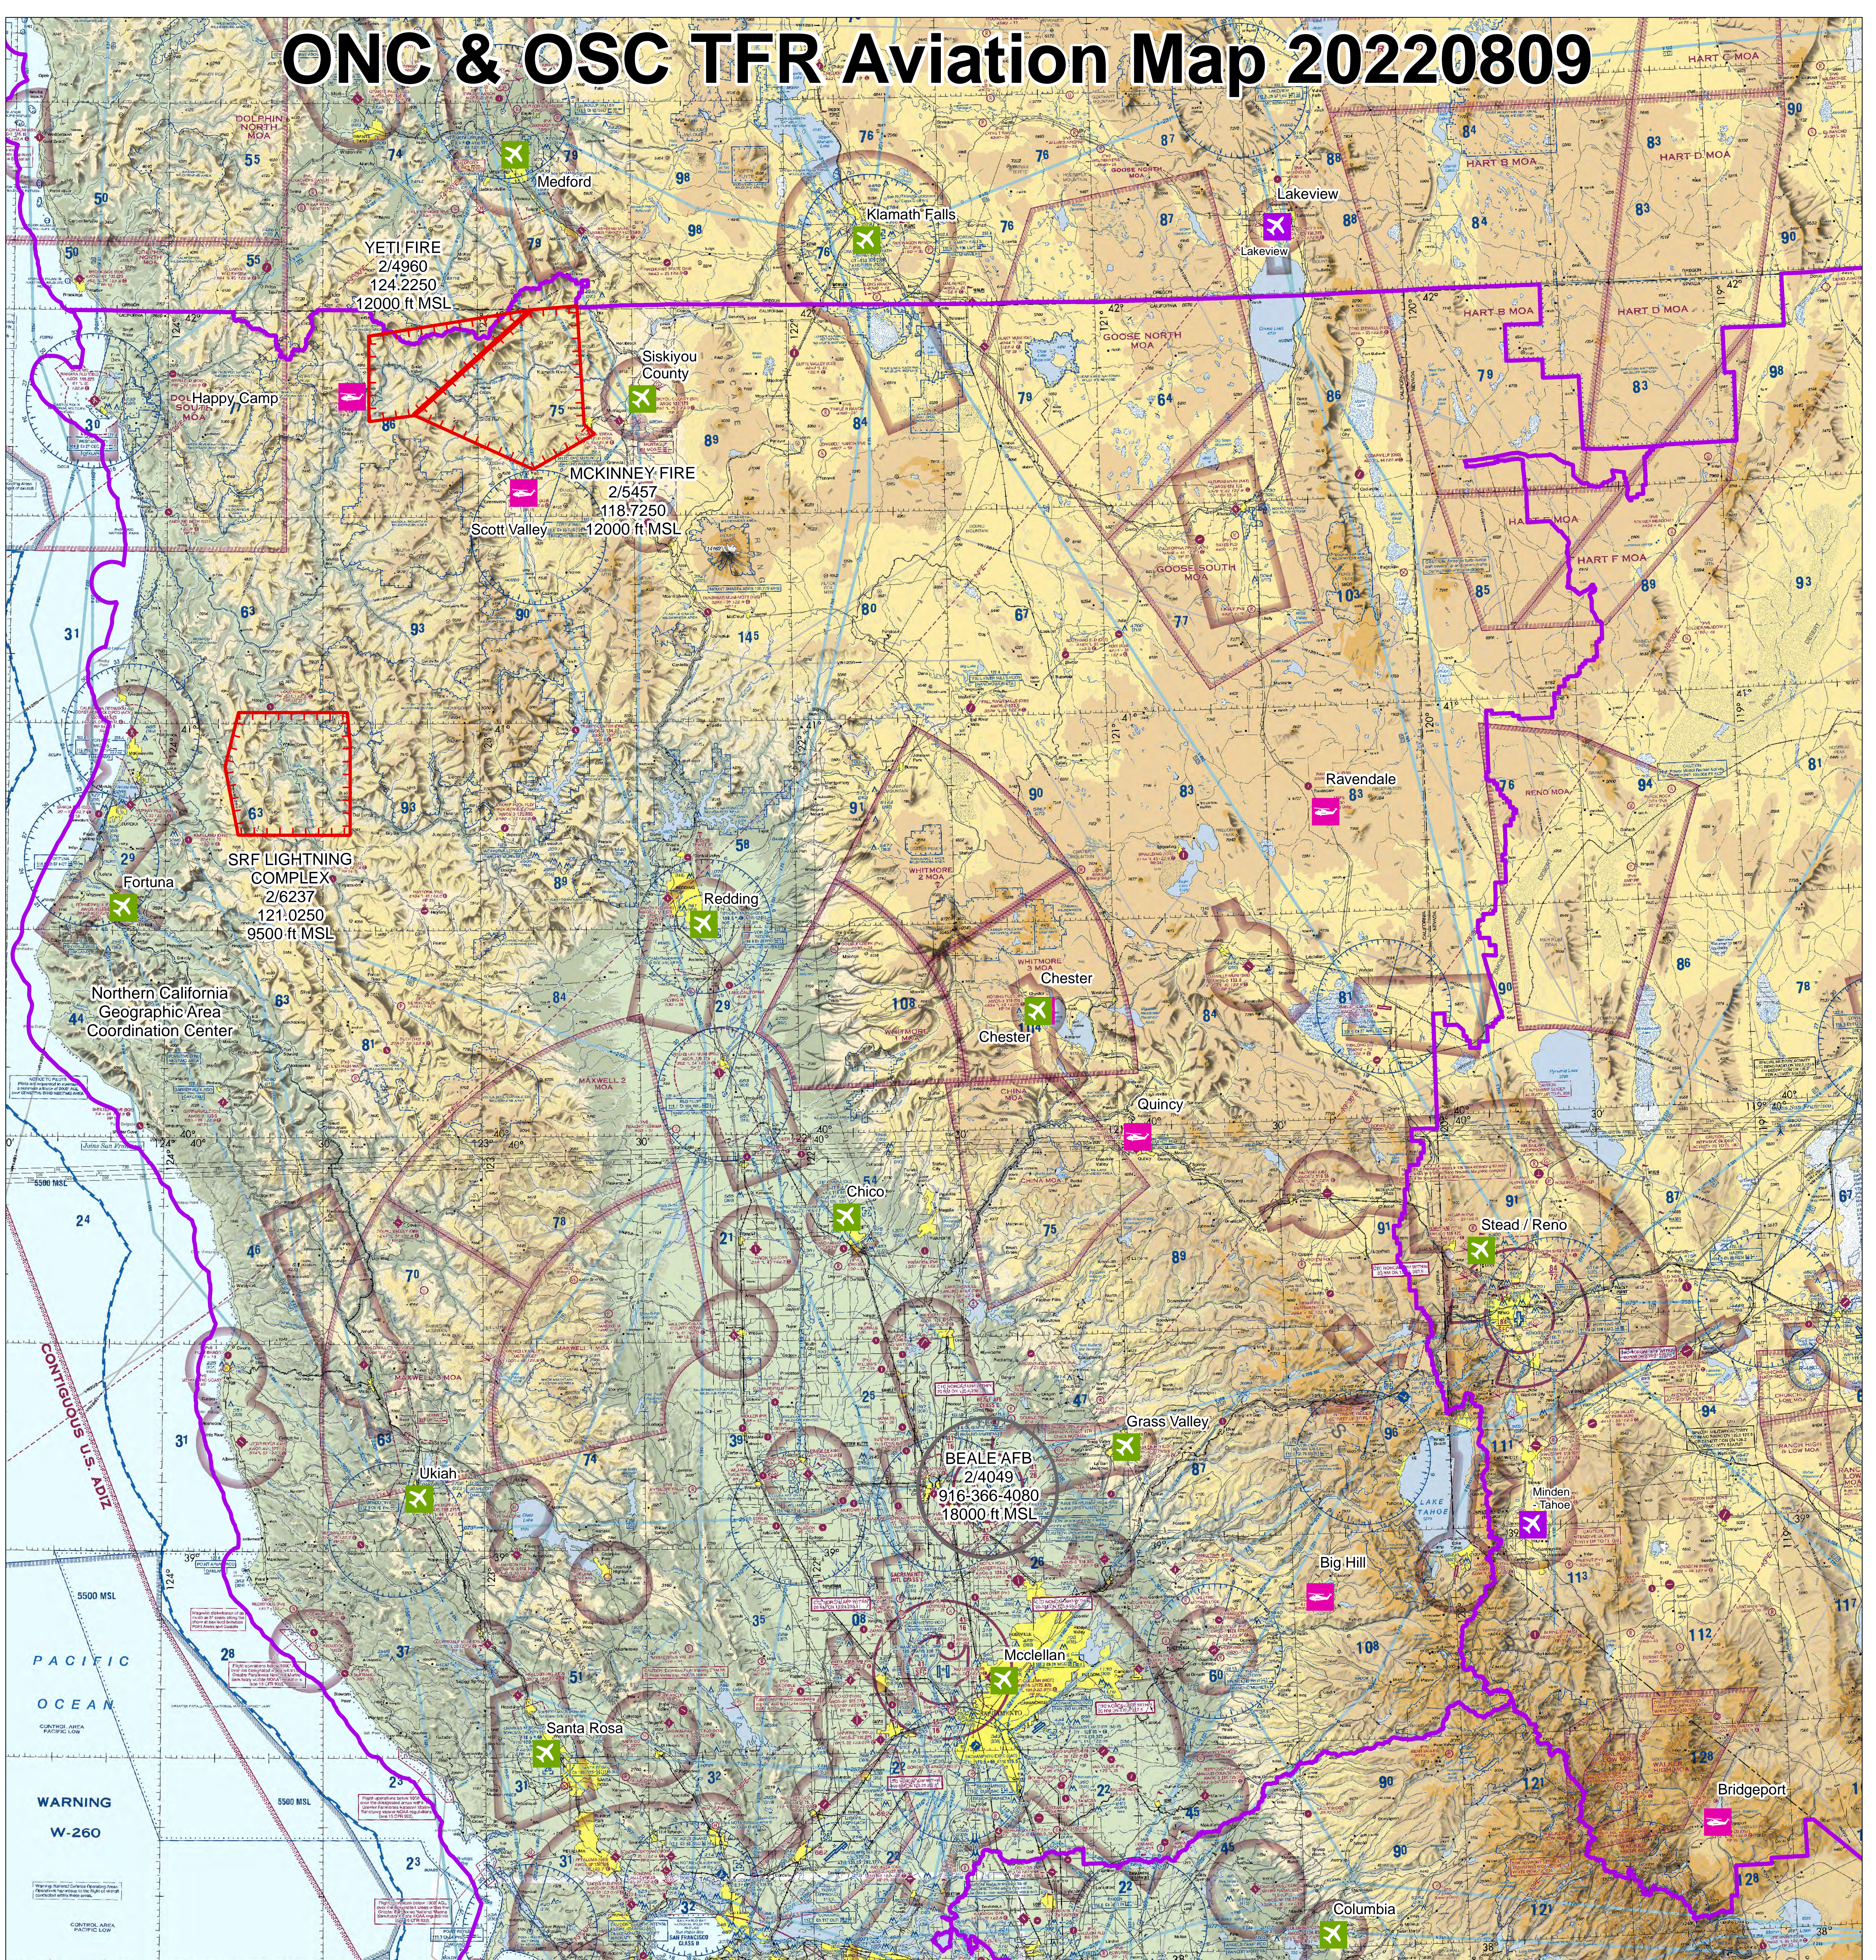

# ONC & OSC TFR Aviation Map 20220809

YETI FIRE  
2/4960  
124.2250  
12000 ft MSL

MCKINNEY FIRE  
2/5457  
118.7250  
12000 ft MSL

SRF LIGHTNING  
COMPLEX  
2/6237  
121.0250  
9500 ft MSL

BEALE AFB  
2/4049  
916.366-4080  
18000 ft MSL

OAK FIRE  
2/4340  
119.0750  
7000 ft MSL

**Type**

-  Fire
-  Security
-  Space Operation
-  National GACC
-  Large Tanker
-  Small Tanker
-  Helibase

Not to be used for Navigational Purposes.  
Outside of TFRs, aviators will practice  
Hemispheric Flight rules.