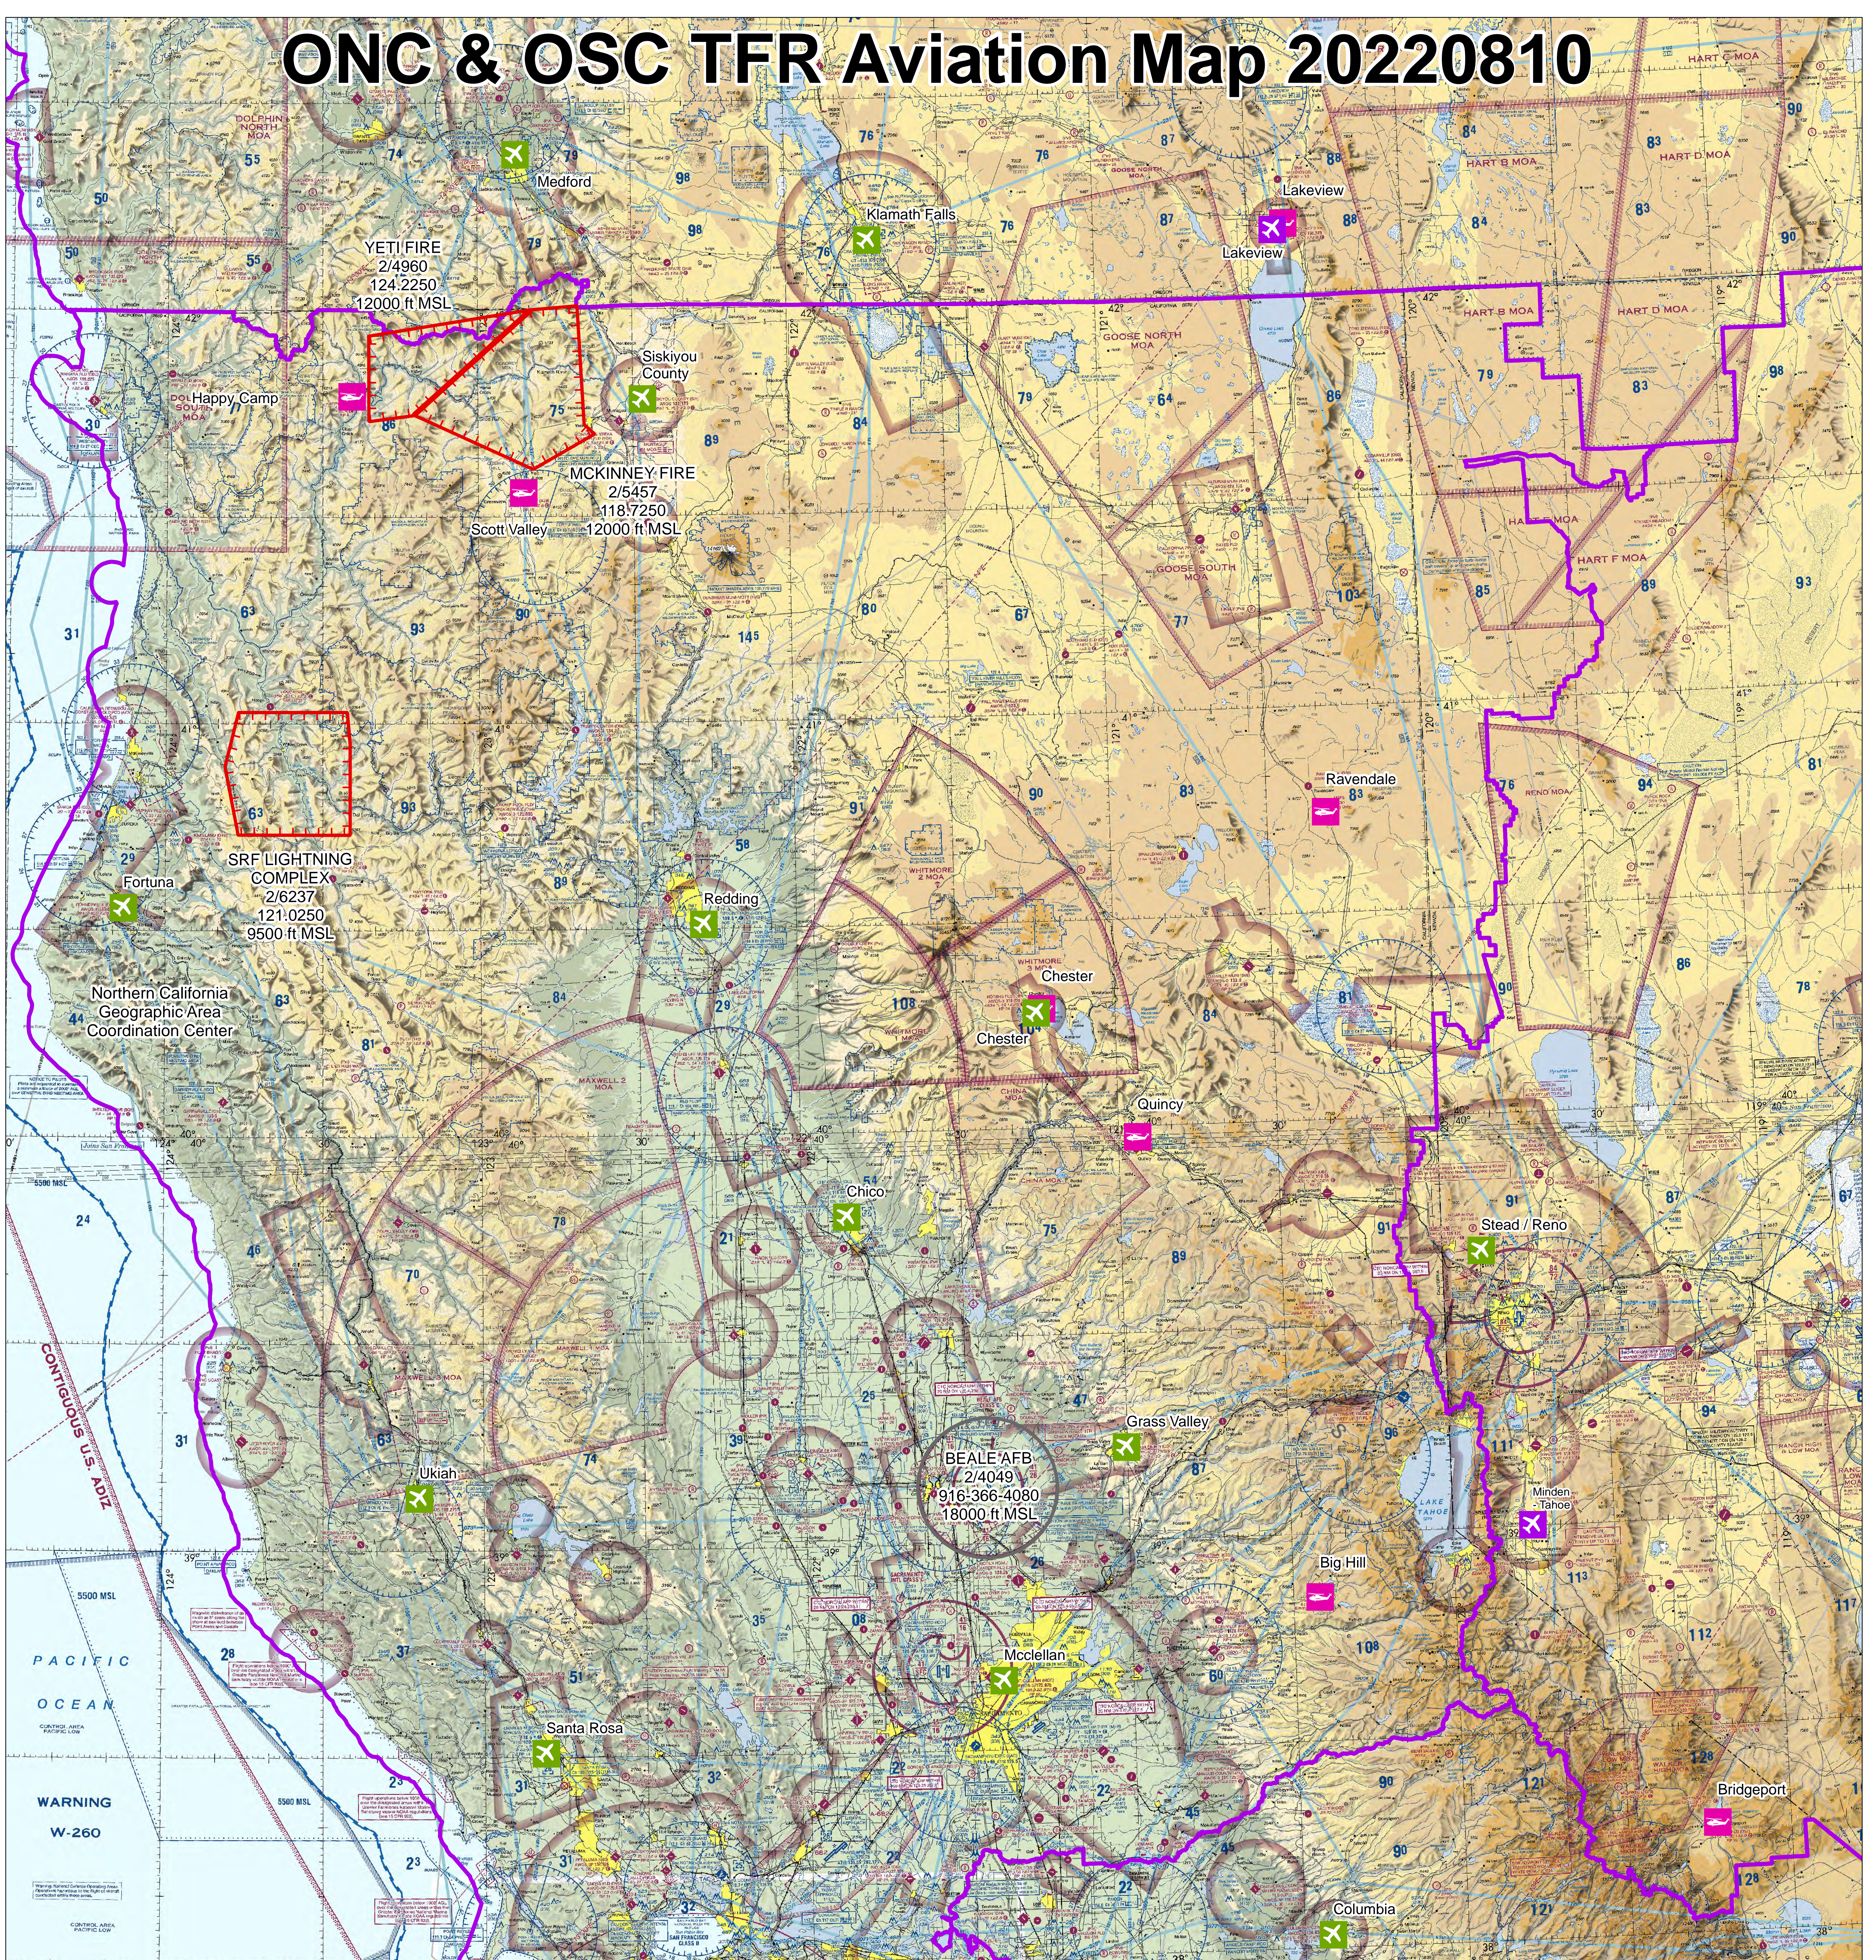

# ONC & OSC TFR Aviation Map 20220810

## Type

-  Fire
-  Security
-  Space Operation
-  National GACC
-  Large Tanker
-  Small Tanker
-  Helibase

Not to be used for Navigational Purposes.  
Outside of TFRs, aviators will practice  
Hemispheric Flight rules.

OAK FIRE  
2/4340  
119.0750  
7000 ft MSL

BEALE AFB  
2/4049  
916-366-4080  
18000 ft MSL

YETI FIRE  
2/4960  
124.2250  
12000 ft MSL

MCKINNEY FIRE  
2/5457  
118.7250  
12000 ft MSL

SRF LIGHTNING  
COMPLEX  
2/6237  
121.0250  
9500 ft MSL