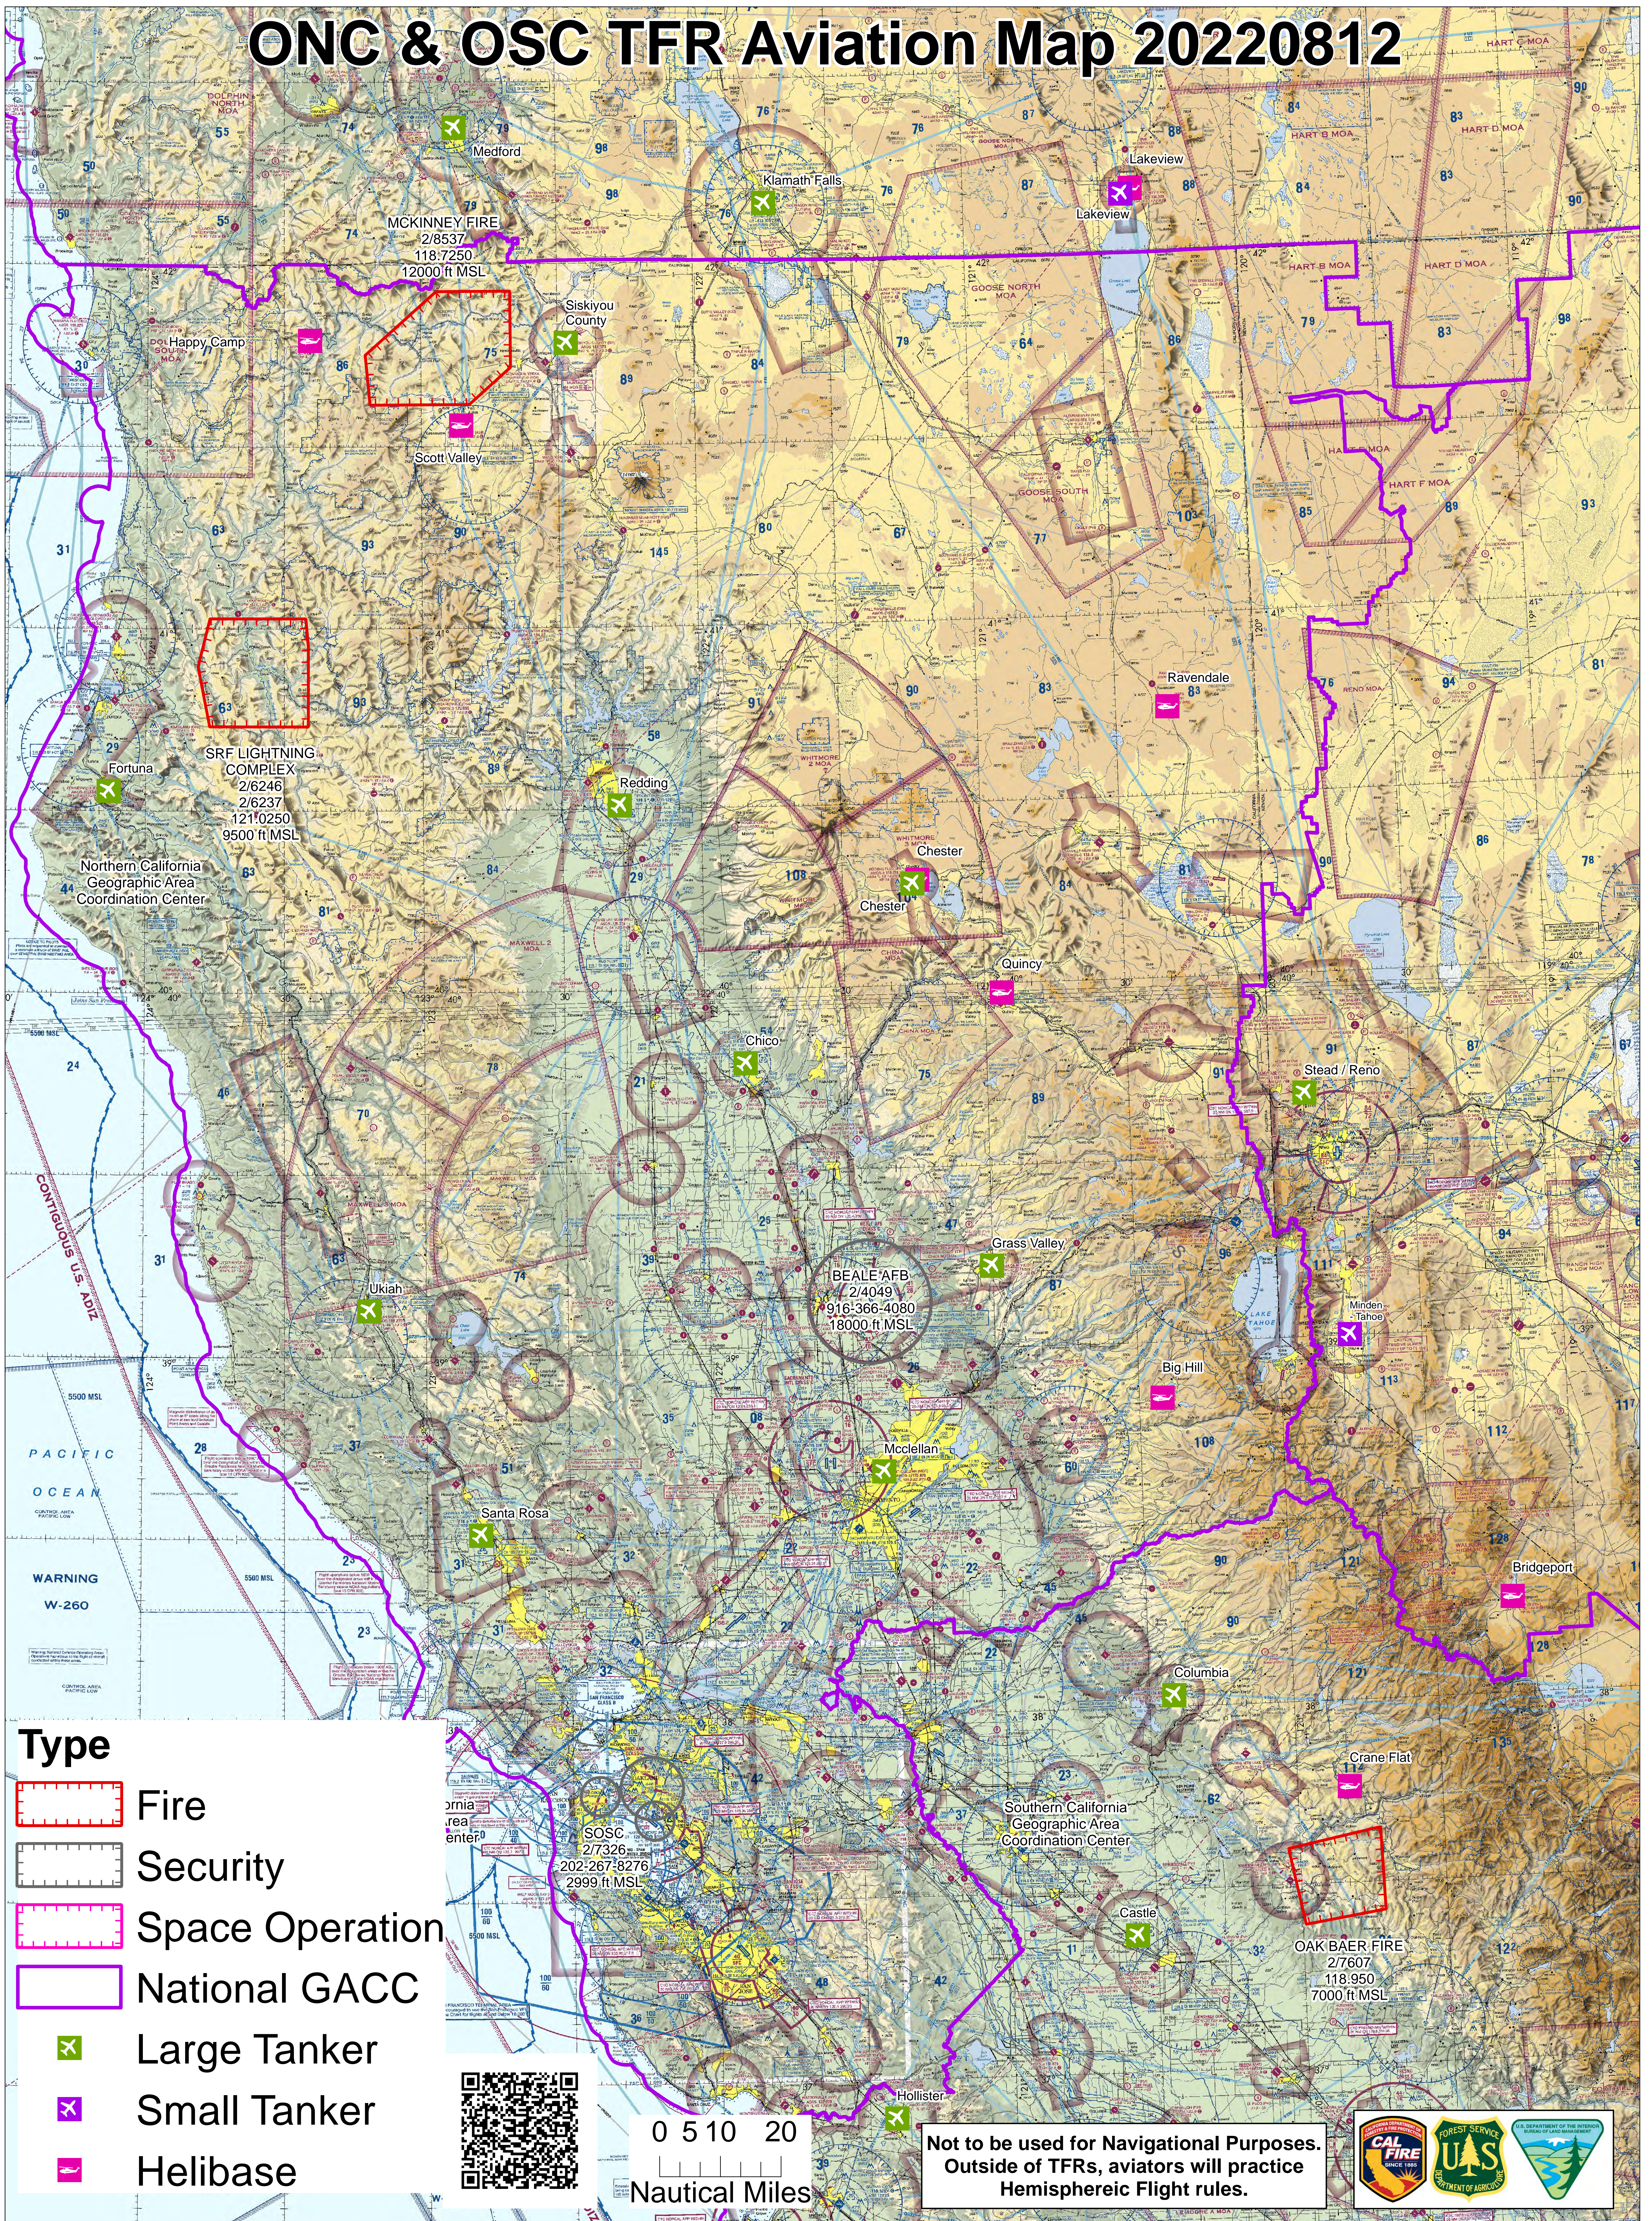

ONC & OSC TFR Aviation Map 20220812

Type

-  Fire
-  Security
-  Space Operation
-  National GACC
-  Large Tanker
-  Small Tanker
-  Helibase

0 5 10 20
Nautical Miles

Not to be used for Navigational Purposes.
Outside of TFRs, aviators will practice
Hemispheric Flight rules.

MCKINNEY FIRE
2/8537
118.7250
12000 ft MSL

SRF LIGHTNING
COMPLEX
2/6246
2/6237
121.0250
9500 ft MSL

BEALE AFB
2/4049
916-366-4080
18000 ft MSL

SOSC
2/7326
202-267-8276
2999 ft MSL

OAK BAER FIRE
2/7607
118.950
7000 ft MSL