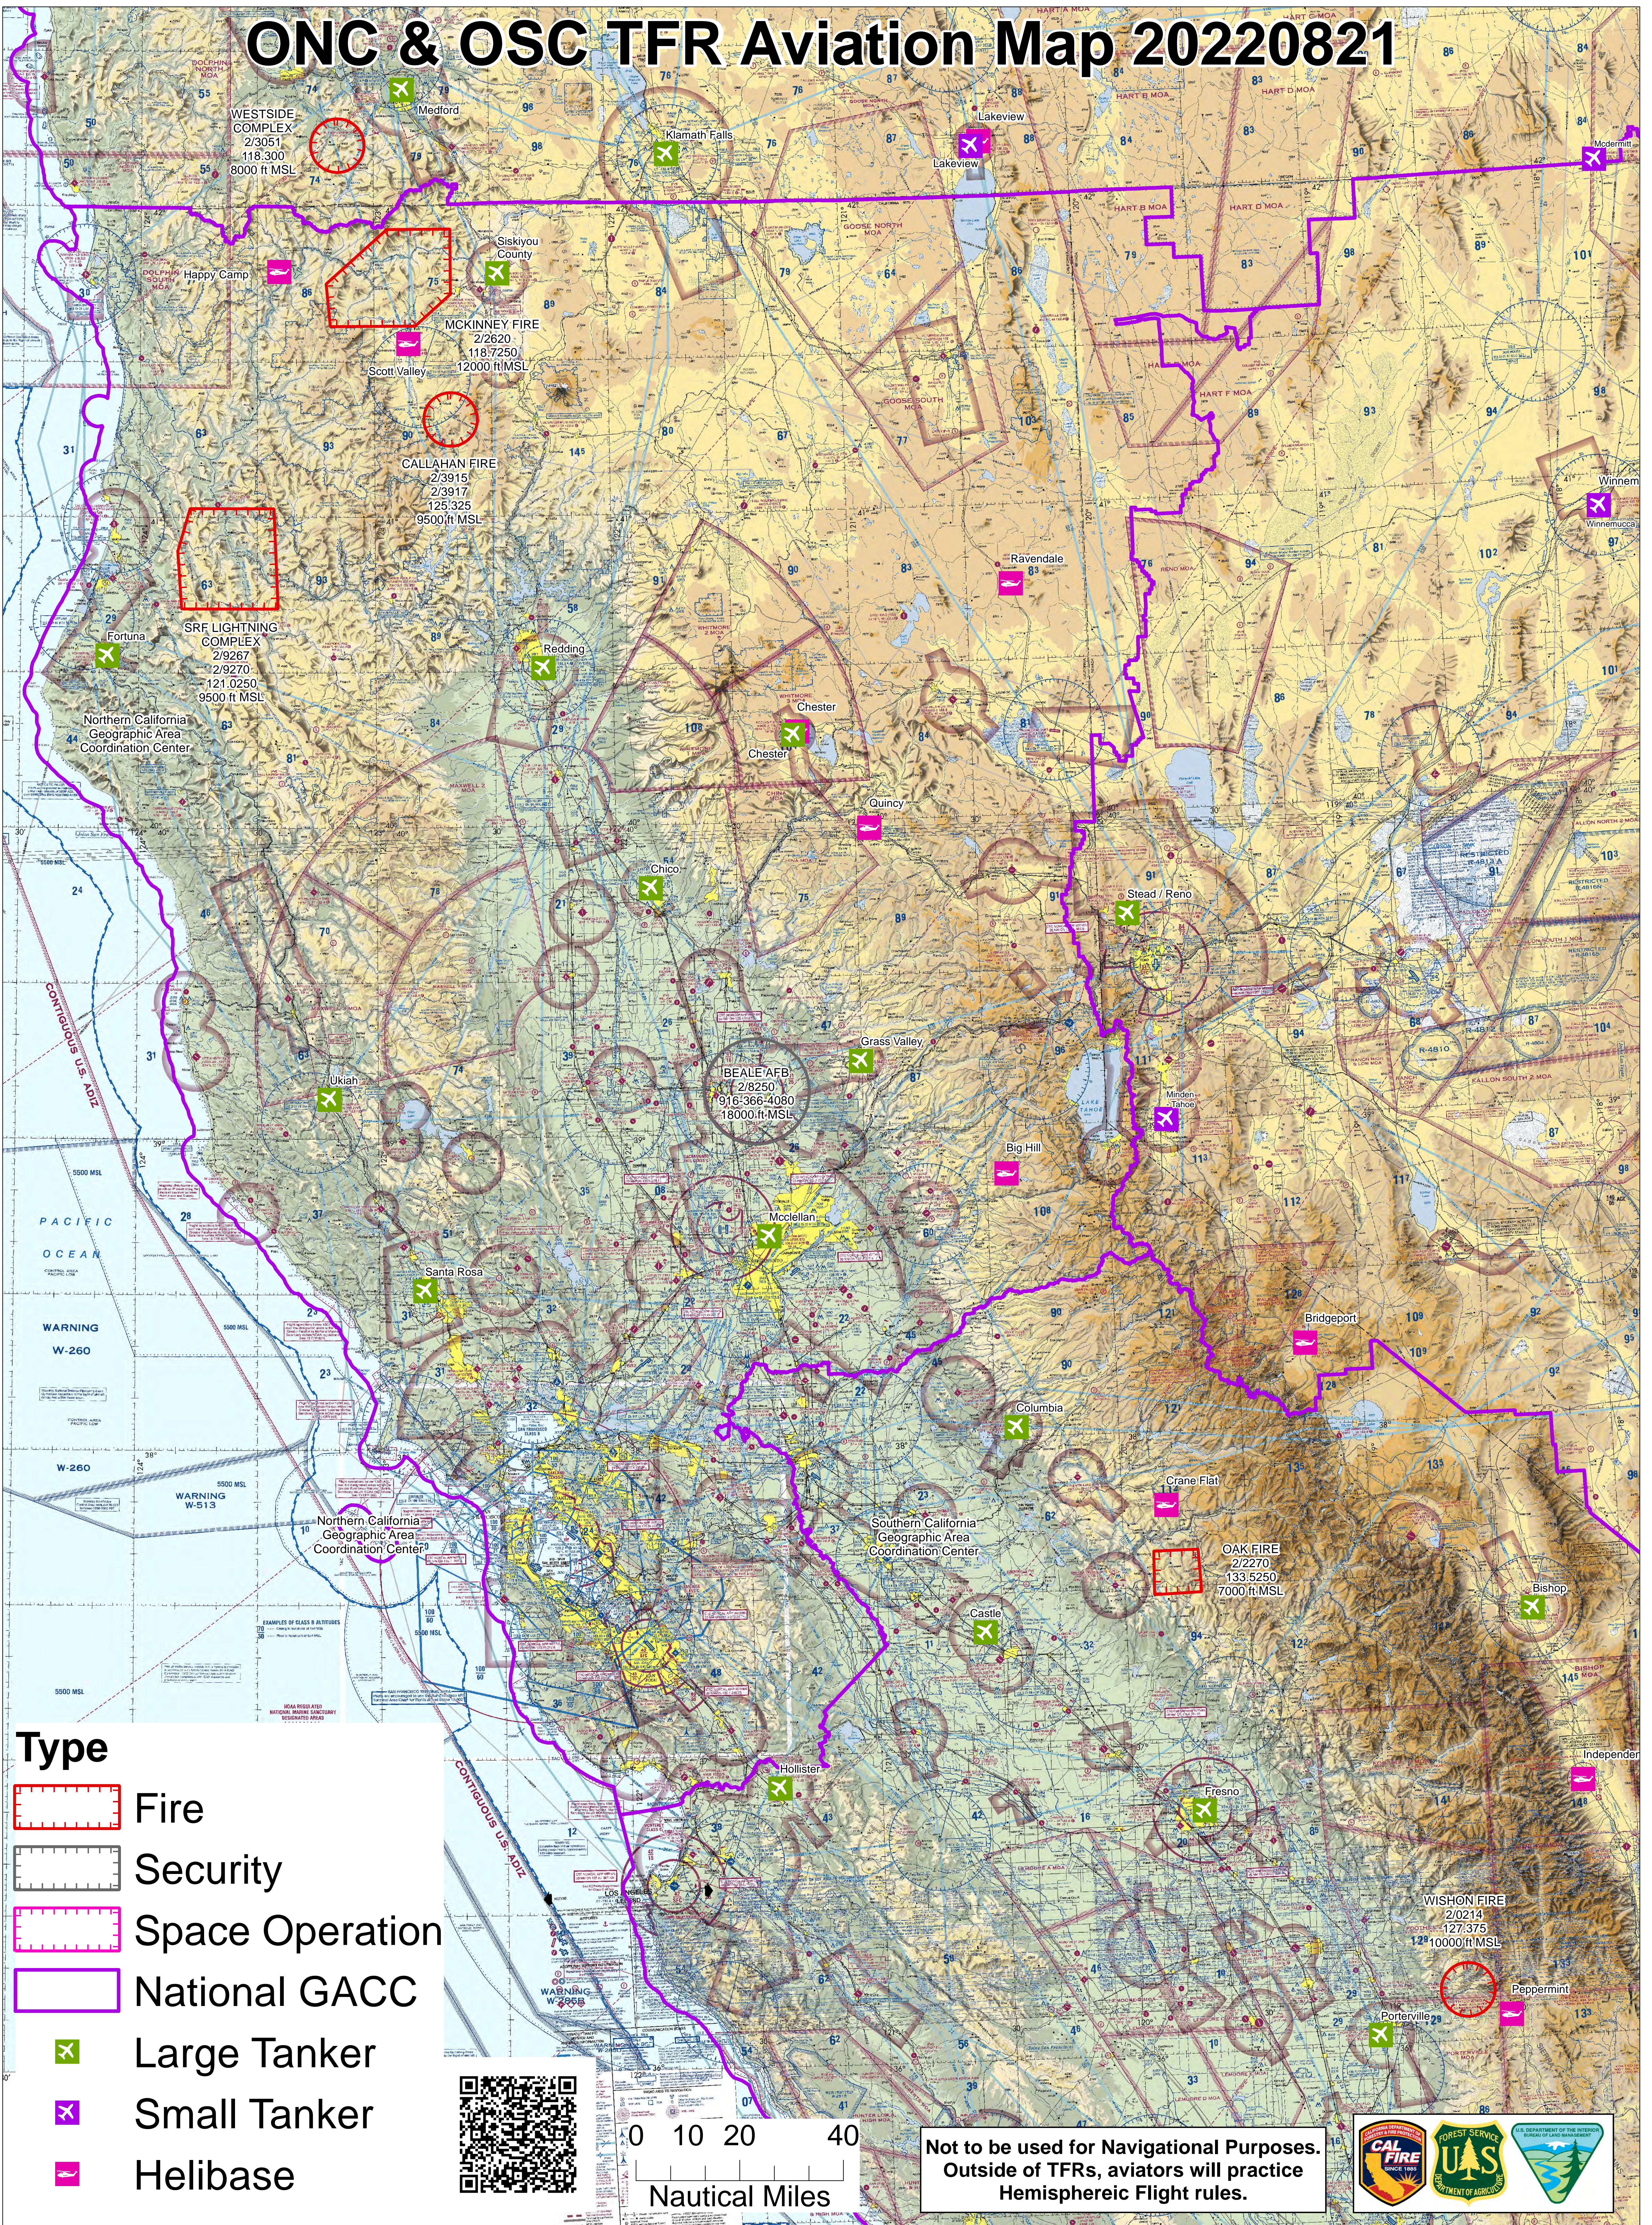

# ONC & OSC TFR Aviation Map 20220821

WESTSIDE COMPLEX  
2/3051  
118.300  
8000 ft MSL

MCKINNEY FIRE  
2/2620  
118.7250  
12000 ft MSL

CALLAHAN FIRE  
2/3915  
2/3917  
125.325  
9500 ft MSL

SRF LIGHTNING COMPLEX  
2/9267  
2/9270  
121.0250  
9500 ft MSL

BEALE AFB  
2/8250  
916.366.4080  
18000 ft MSL

OAK FIRE  
2/2270  
133.5250  
7000 ft MSL

WISHON FIRE  
2/0214  
127.375  
1210000 ft MSL

- Type**
-  Fire
  -  Security
  -  Space Operation
  -  National GACC
  -  Large Tanker
  -  Small Tanker
  -  Helibase

Not to be used for Navigational Purposes.  
Outside of TFRs, aviators will practice  
Hemispheric Flight rules.