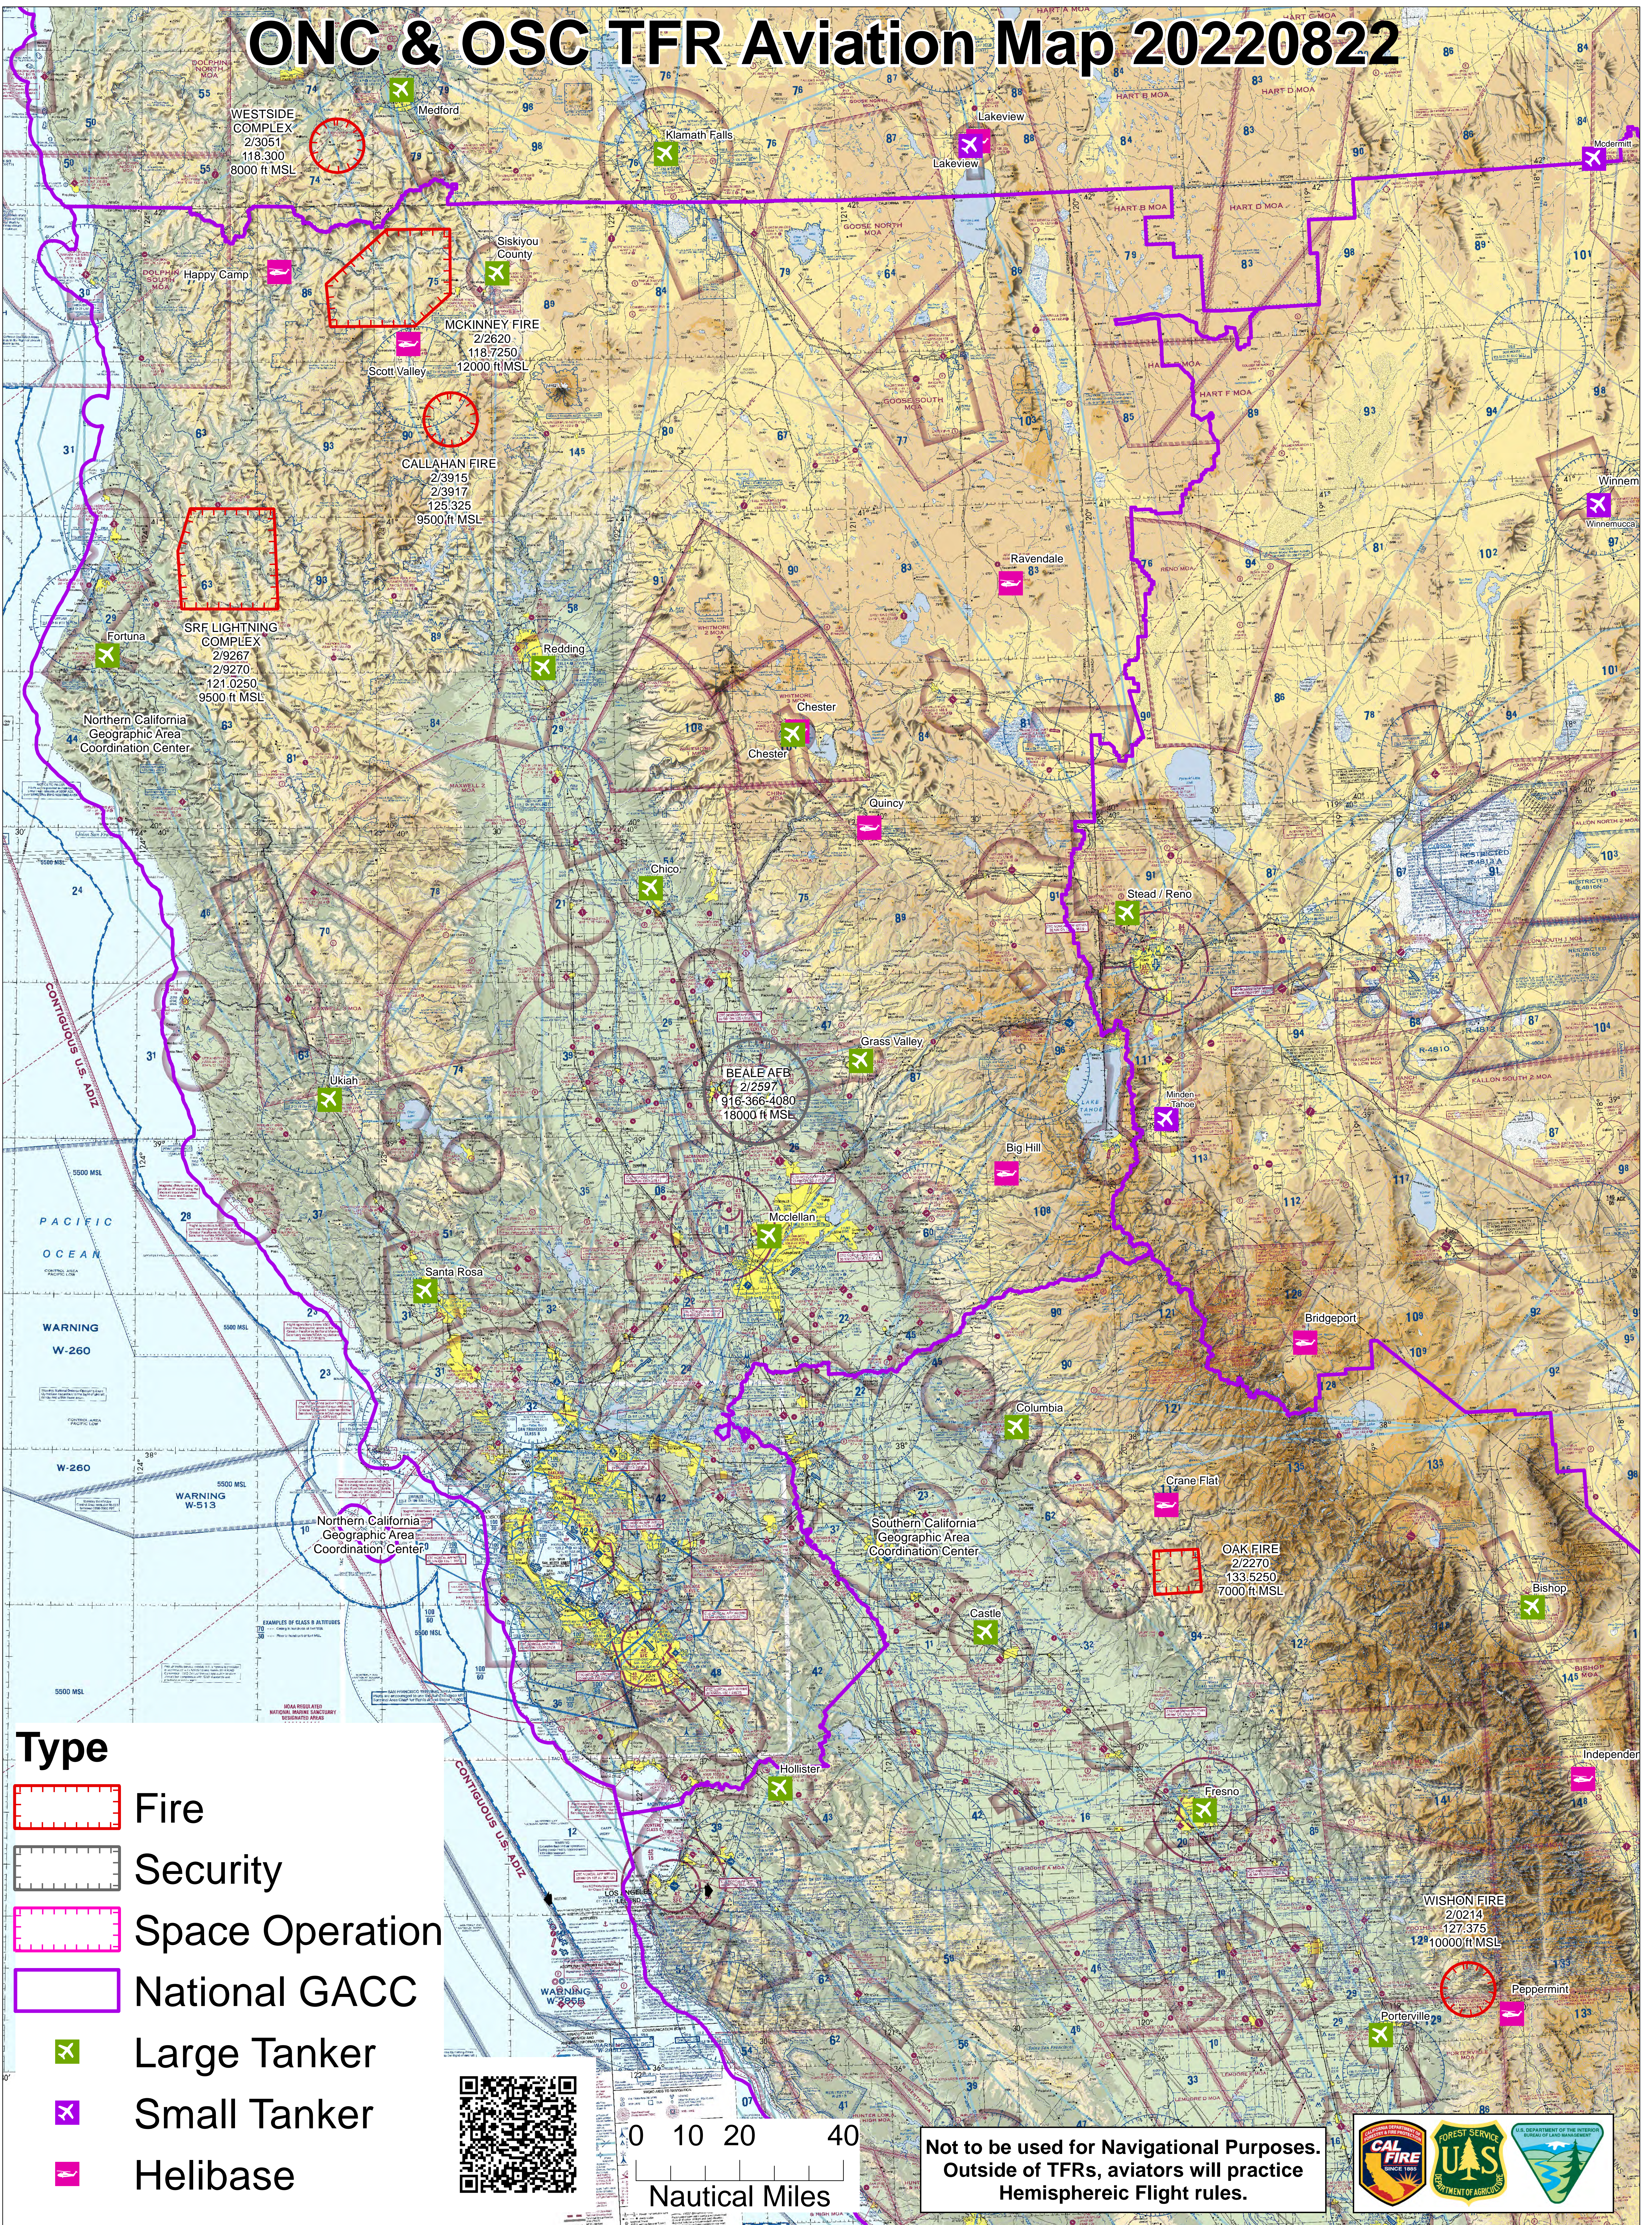

# ONC & OSC TFR Aviation Map 20220822

WESTSIDE COMPLEX  
2/3051  
118.300  
8000 ft MSL

MCKINNEY FIRE  
2/2620  
118.7250  
12000 ft MSL

CALLAHAN FIRE  
2/3915  
2/3917  
125.325  
9500 ft MSL

SRF LIGHTNING COMPLEX  
2/9267  
2/9270  
121.0250  
9500 ft MSL

BEALE AFB  
2/2597  
916.366.4080  
18000 ft MSL

OAK FIRE  
2/2270  
133.5250  
7000 ft MSL

WISHON FIRE  
2/0214  
127.375  
1210000 ft MSL

**Type**

-  Fire
-  Security
-  Space Operation
-  National GACC
-  Large Tanker
-  Small Tanker
-  Helibase

Not to be used for Navigational Purposes.  
Outside of TFRs, aviators will practice  
Hemispheric Flight rules.