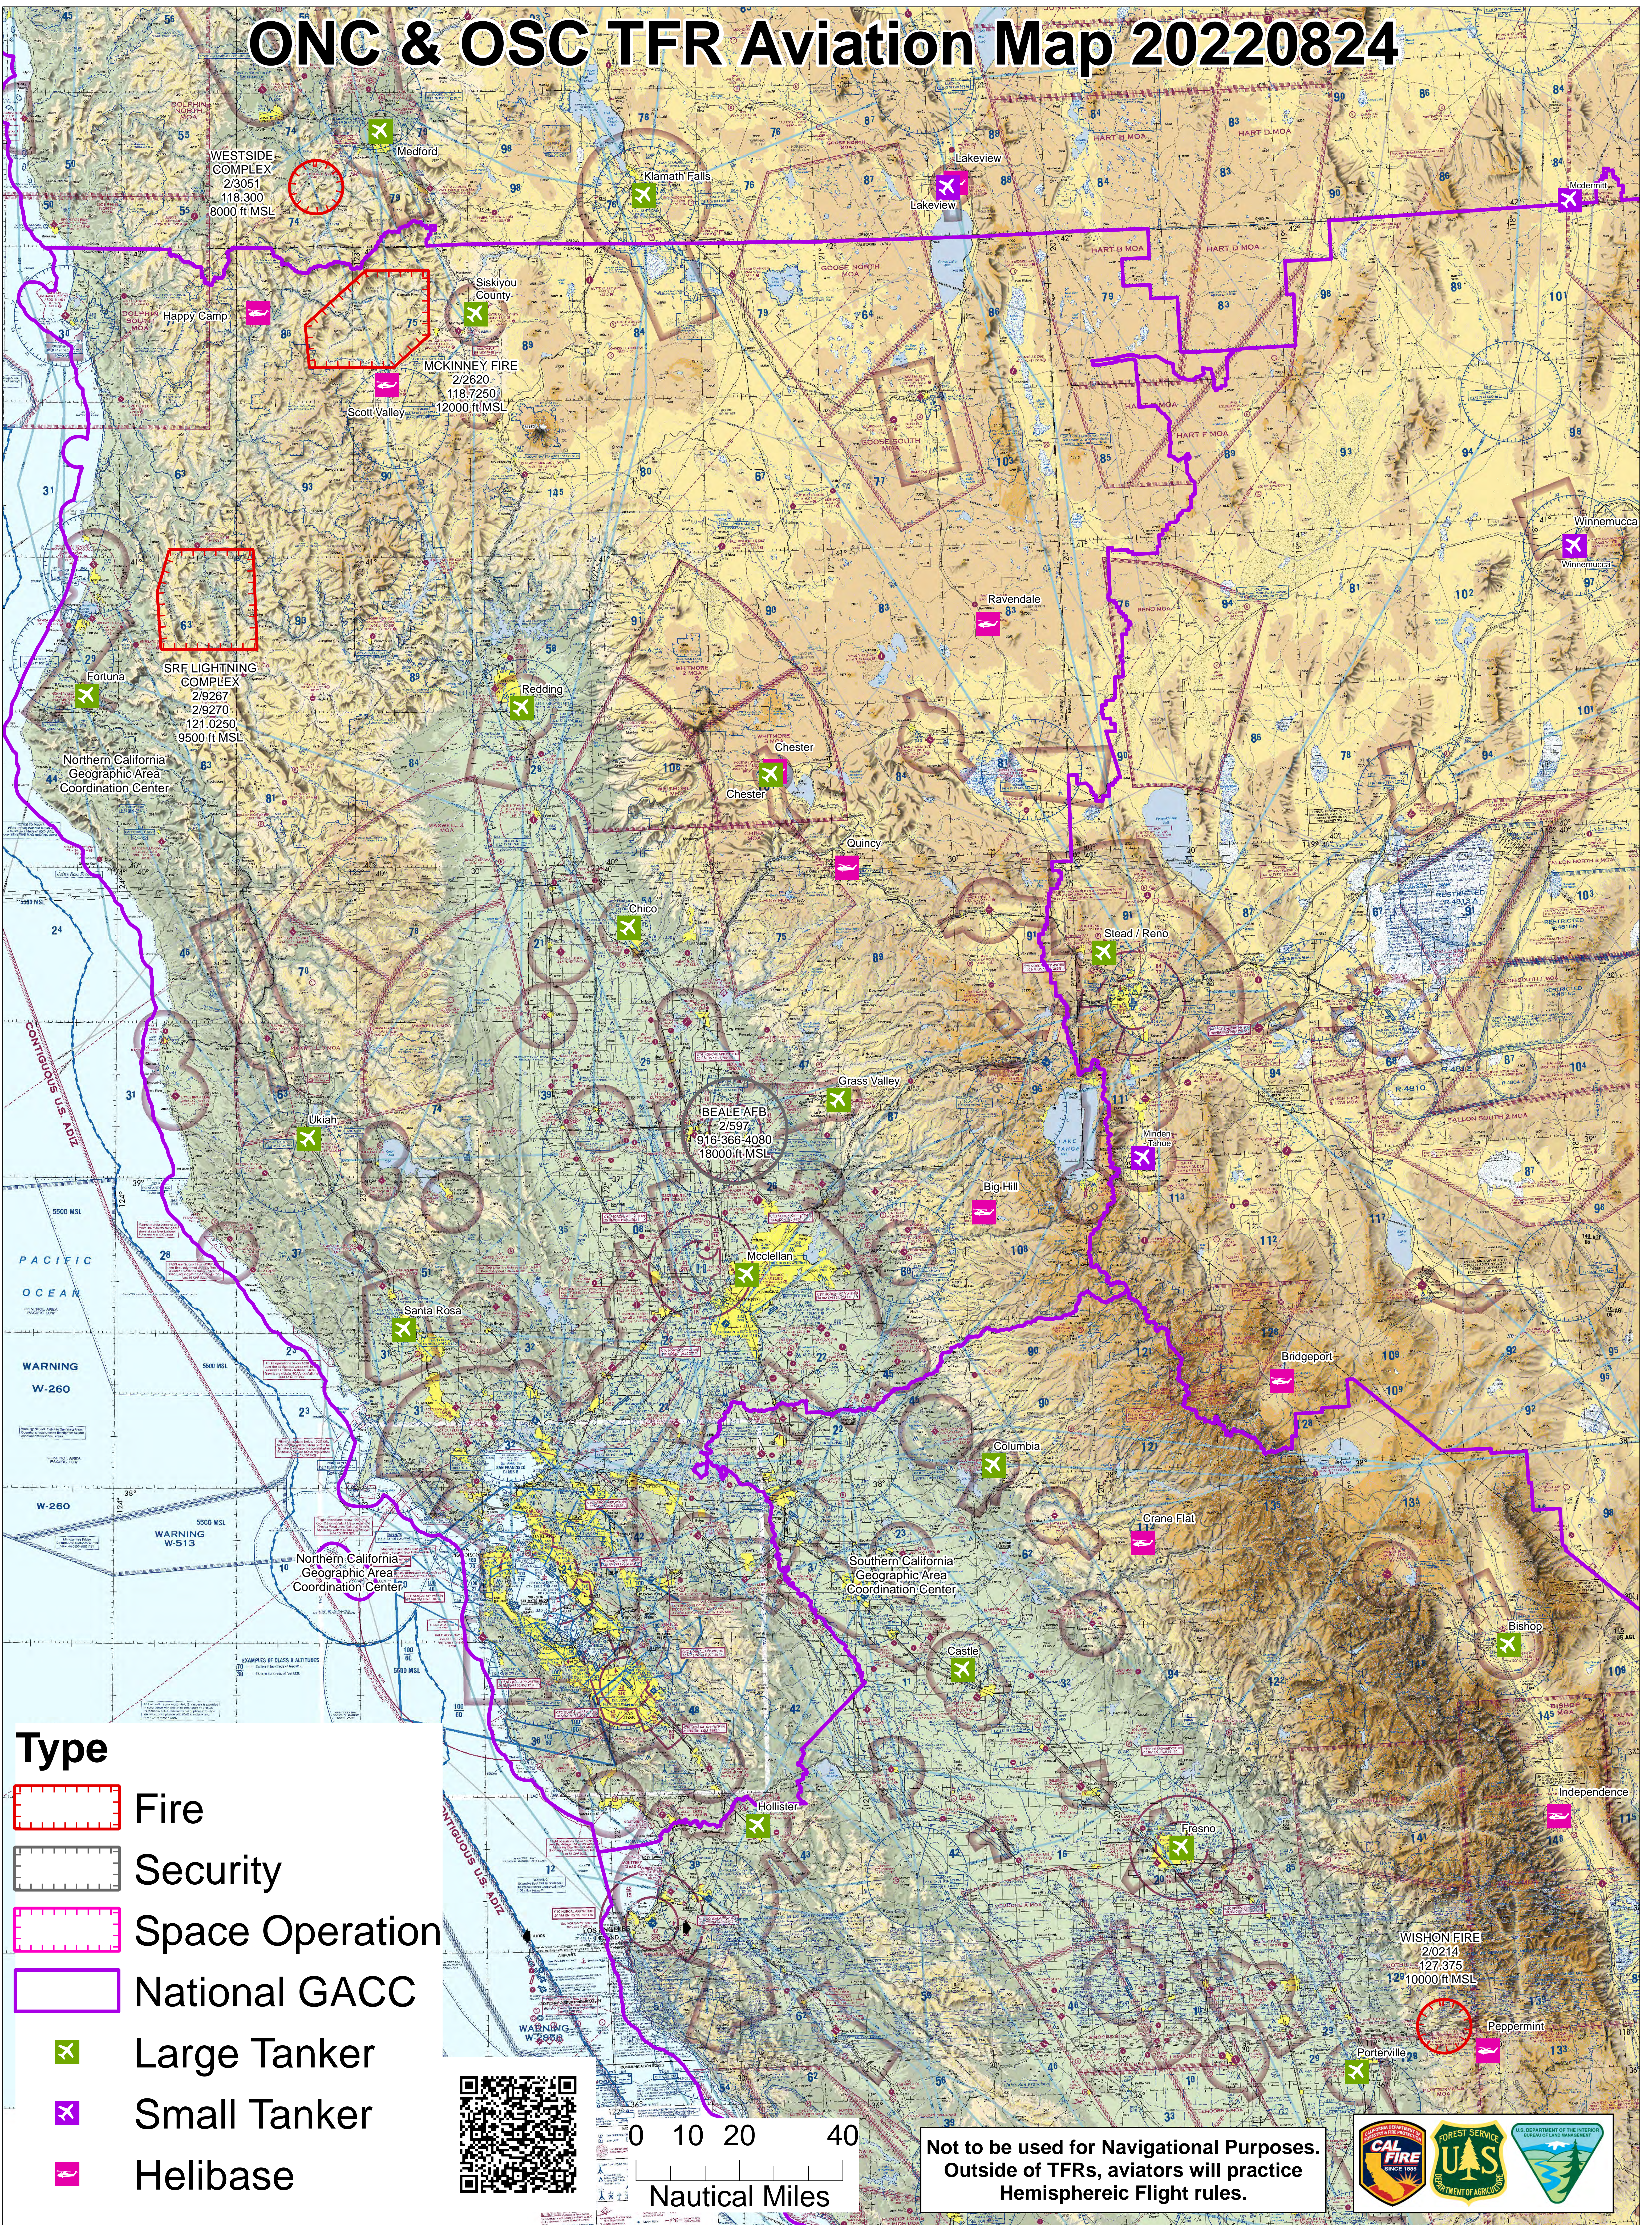

ONC & OSC TFR Aviation Map 20220824

WESTSIDE COMPLEX
2/3051
118,300
8000 ft MSL

MCKINNEY FIRE
2/2620
118,7250
12000 ft MSL

SRF LIGHTNING COMPLEX
2/9267
2/9270
121,0250
9500 ft MSL

BEALE AFB
2/597
916,366-4080
18000 ft MSL

WISHON FIRE
2/0214
127,375
12,10000 ft MSL

- Type**
-  Fire
 -  Security
 -  Space Operation
 -  National GACC
 -  Large Tanker
 -  Small Tanker
 -  Helibase

Not to be used for Navigational Purposes.
Outside of TFRs, aviators will practice
Hemispheric Flight rules.