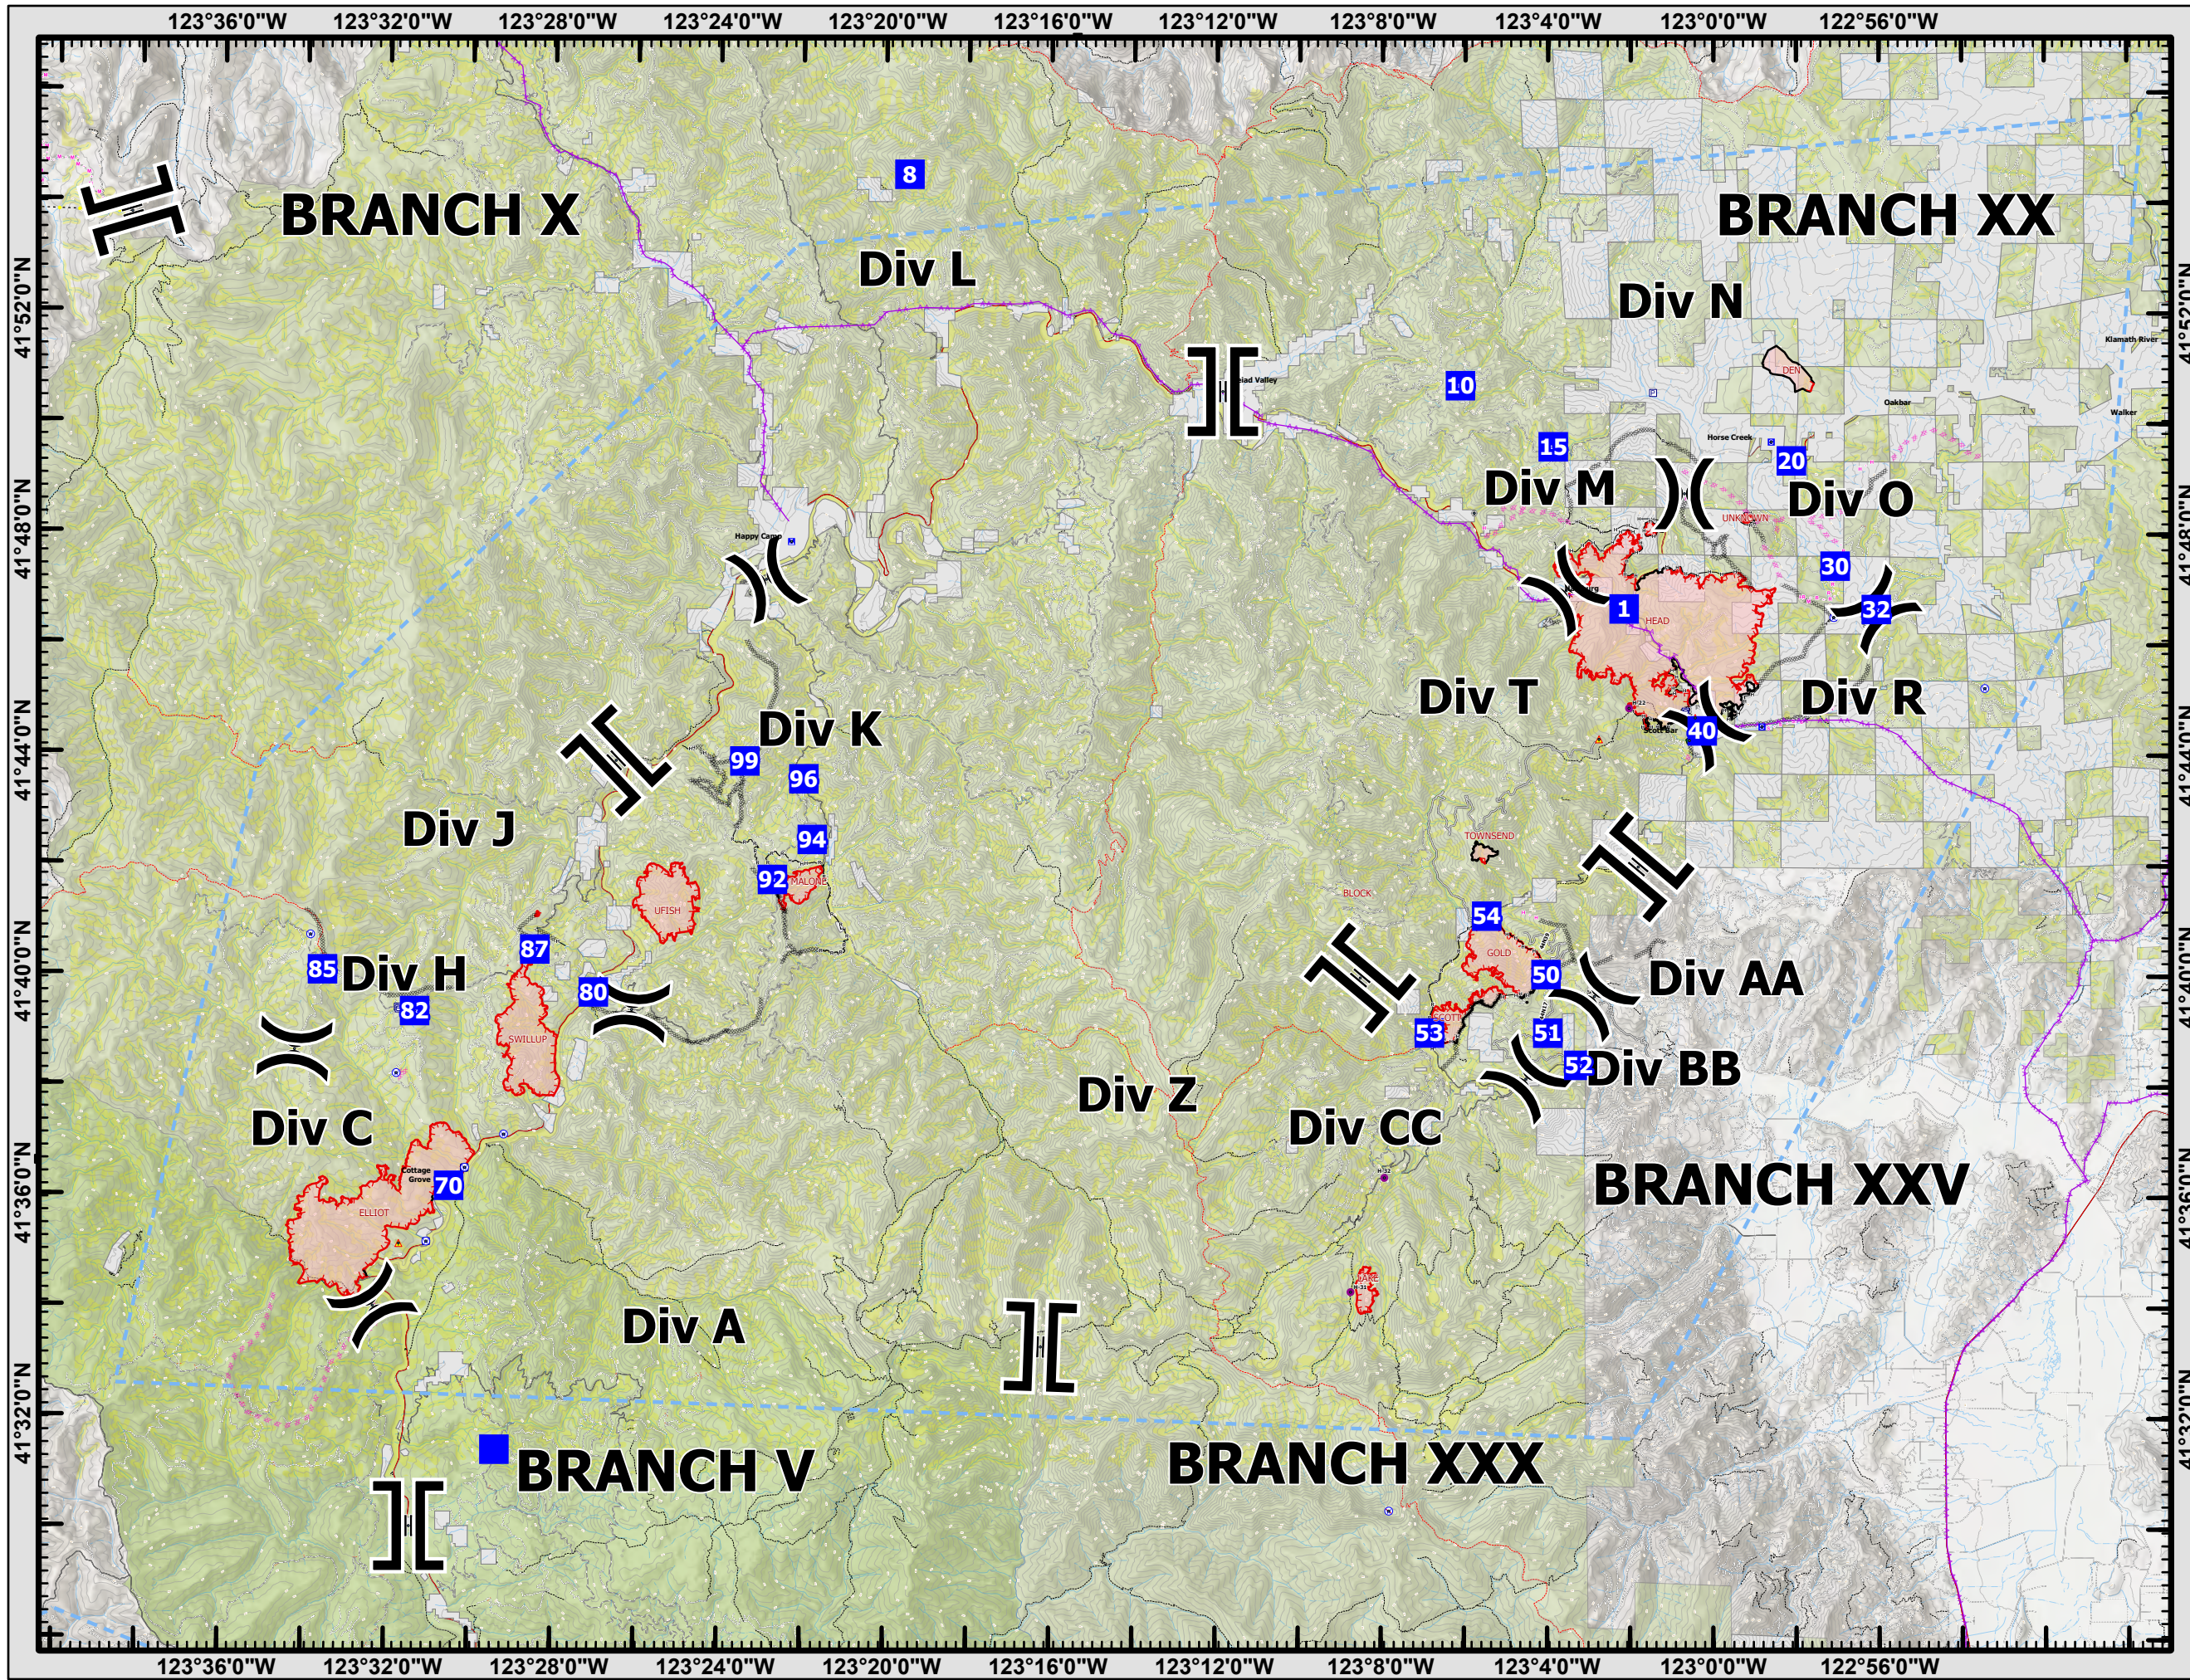

# Pilot Map

Happy Camp Complex  
CA-KNF-007022

August 24, 2023

- Transmission Lines
- Event Line
- Ops Completed
  - Completed Dozer Line
  - Completed Hand Line
  - Completed Road as Line
- Ops Planned
  - Planned Dozer Line
  - Planned Fuel Break
  - Planned Hand Line
  - Planned Mixed Construction Line
  - Planned Road as Line
  - Planned Secondary Line
- Reference
  - Access or Improved Road
  - Highlighted Feature
  - Other
- Air Ops
  - Temporary Flight Restriction
- Perimeter Line
- FC Line Type
  - Contained
  - Uncontained
- Event Polygon
- Polygon Type
  - Wildfire Daily Fire Perimeter
  - Fire Retardant Avoidance
- Basic Ownership
- FORESTNAME
  - Klamath National Forest
  - Six Rivers National Forest

1:210,000  
Datum: North American 1983  
0 1.25 2.5 5 Miles

**PILOT**