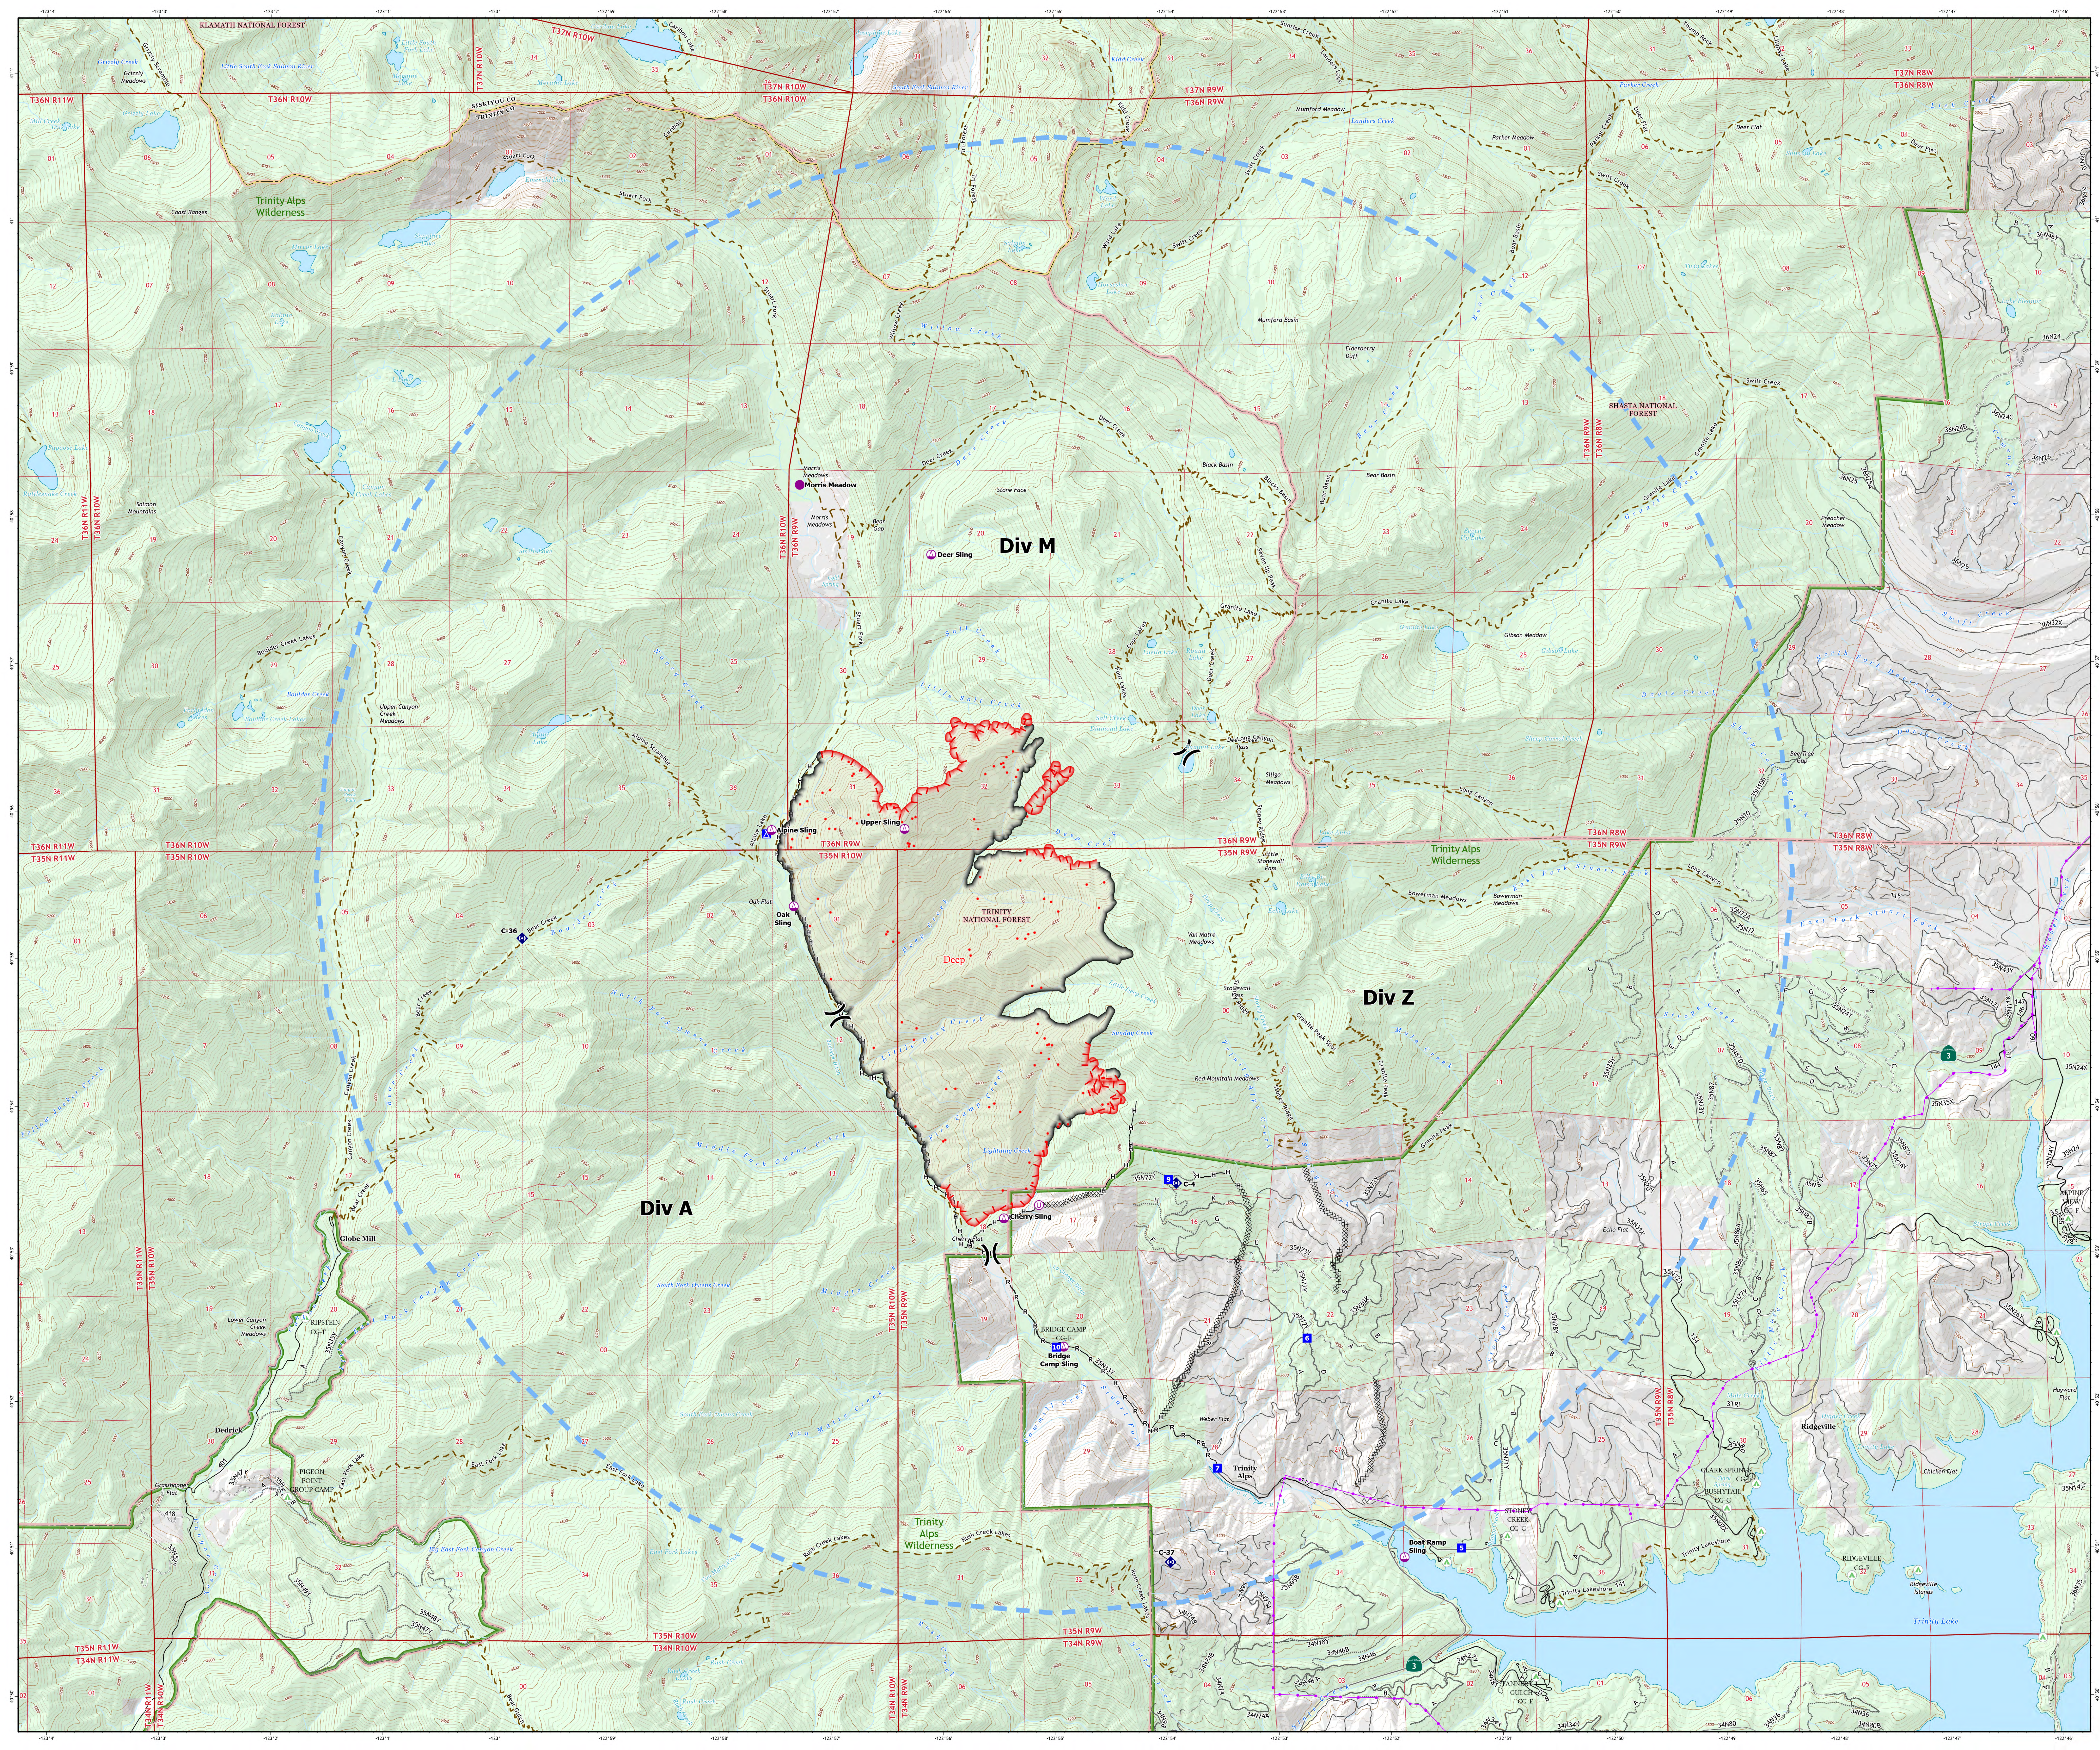

Air Ops Map

Deep Fire

CA-SHF-000973

August 26, 2023

3,833 acres on 8/25 at 20:37

- Heliprot
- Sling Site
- Unimproved Landing Area
-) Division Break
- Drop Point
- Camp
- Repeater
- IR Isolated Heat Source
- Contained
- Uncontained
- ⊘ Completed Dozer Line
- Completed Hand Line
- Completed Road as Line
- Temporary Flight Restriction
- Campground
- Paved Road
- Gravel Road
- Dirt Road
- Unimproved Road
- Closed Road
- Trail
- ▭ Trinity Alps Wilderness
- ▭ Bureau of Reclamation (BOR)
- ▭ State
- ▭ US Forest Service (USFS)
- ▭ Private

1:24,000

Datum: North American 1983

Div M

Div Z

Div A

Deep

BRIDGE CAMP

Boat Ramp

CLARK SPRING

RIDGEVILLE

Trinity Alps Wilderness

SHASTA NATIONAL FOREST

TRINITY NATIONAL FOREST

Trinity Alps Wilderness

Trinity Alps Wilderness

Morris Meadow

Oak Sling

Deer Sling

Cherry Sling

Bridge Camp Sling

Trinity Alps

Trinity Lakeshore

Ridgeville

Trinity Alps Wilderness

SHASTA NATIONAL FOREST

TRINITY NATIONAL FOREST

Trinity Alps Wilderness

Trinity Alps Wilderness

Morris Meadow

Oak Sling

Deer Sling

Cherry Sling

Bridge Camp Sling

Trinity Alps

Trinity Lakeshore

Ridgeville